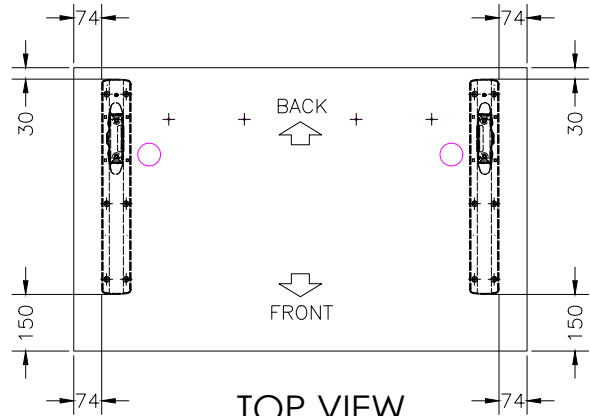

Office Furniture  
Brisbane

**ASSEMBLY INSTRUCTIONS**  
**cSpace Desk with Modesty**  
**CS-D**

A		x1	B		x2	C		x1
D		x12	E		x4	F		x4
G		x4						

STEP 1

TOP VIEW PLAN

STEP 2

STEP 3

CAUTION:  
HEAVY

2 PERSON HEAVY  
ASSEMBLY

Office FURNITURE  
Brisbane

PRODUCT CODE:  
CS-D127  
ASSEMBLY INSTRUCTION  
ASSEMBLED SIZE:  
1200L x 750D x 725H

REMARKS:  
CS-L750 + CS-MOD12  
Office FURNITURE  
Brisbane

Office Brisbane  
Furniture

**ASSEMBLY INSTRUCTIONS**  
**cSpace Desk with Cable Beam**  
**CS-DBK**

A		x1	B		x2	C		x1
D		x1	E		x12	F		x4
G		x2	H		x2	I		x2
J		x4						

TOP VIEW PLAN

STEP 1

STEP 2

STEP 3

STEP 4

CAUTION:  
HEAVY

2 PERSON HEAVY  
ASSEMBLY

Office FURNITURE  
Brisbane

PRODUCT CODE:  
CS-DBK157  
ASSEMBLY INSTRUCTION  
ASSEMBLED SIZE:  
1500L x 750D x 725H

REMARKS:  
CS-L750 + CS-B1218 + DT157  
Office FURNITURE  
Brisbane