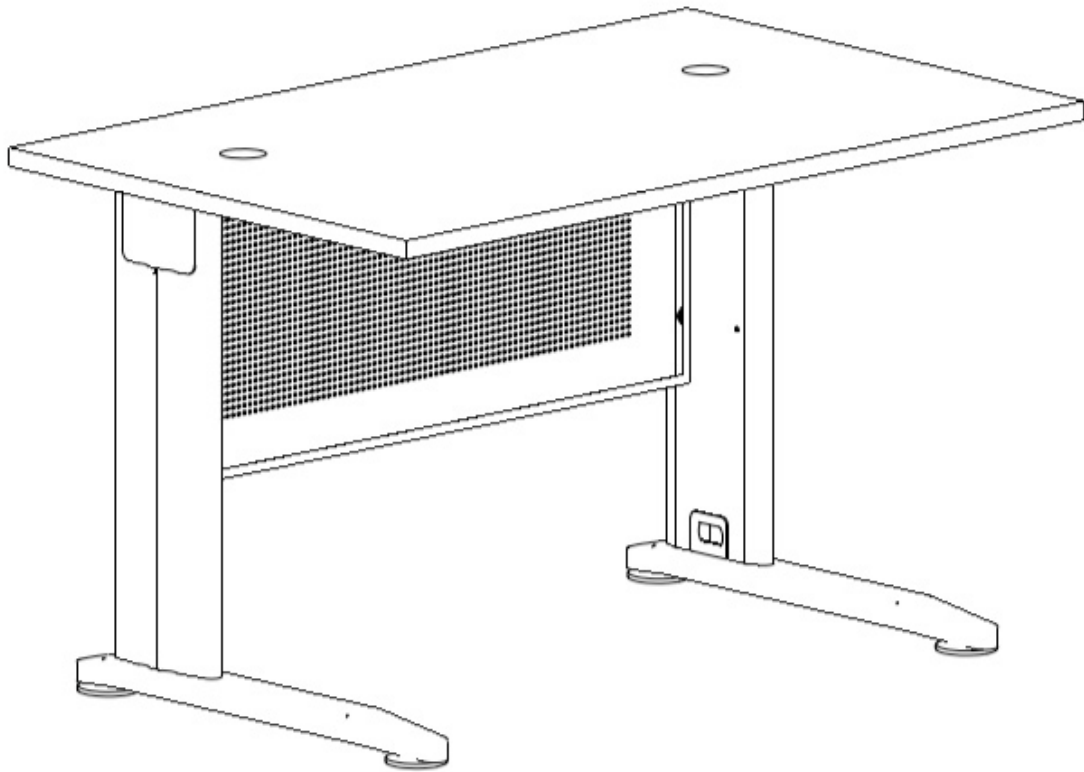

Office Furniture  
Brisbane

**ASSEMBLY INSTRUCTIONS**  
**cSpace Desk with Modesty**  
**CS-D**

A		x1	B		x2	C		x1
D		x12	E		x4	F		x4
G		x4						

STEP 1

TOP VIEW PLAN

STEP 2

STEP 3

CAUTION:  
HEAVY

2 PERSON HEAVY  
ASSEMBLY

Office FURNITURE  
Brisbane

PRODUCT CODE:  
CS-D127  
ASSEMBLY INSTRUCTION  
ASSEMBLED SIZE:  
1200L x 750D x 725H

REMARKS:  
CS-L750 + CS-MOD12  
Office FURNITURE  
Brisbane

Office Brisbane  
Furniture

**ASSEMBLY INSTRUCTIONS**  
**cSpace Desk with Cable Beam**  
**CS-DBK**

A		x1	B		x2	C		x1
D		x1	E		x12	F		x4
G		x2	H		x2	I		x2
J		x4						

TOP VIEW PLAN

STEP 1

STEP 2

STEP 3

STEP 4

CAUTION:  
HEAVY

2 PERSON HEAVY  
ASSEMBLY

Office FURNITURE  
Brisbane

PRODUCT CODE:  
CS-DBK157  
ASSEMBLY INSTRUCTION  
ASSEMBLED SIZE:  
1500L x 750D x 725H

REMARKS:  
CS-L750 + CS-B1218 + DT157  
Office FURNITURE  
Brisbane