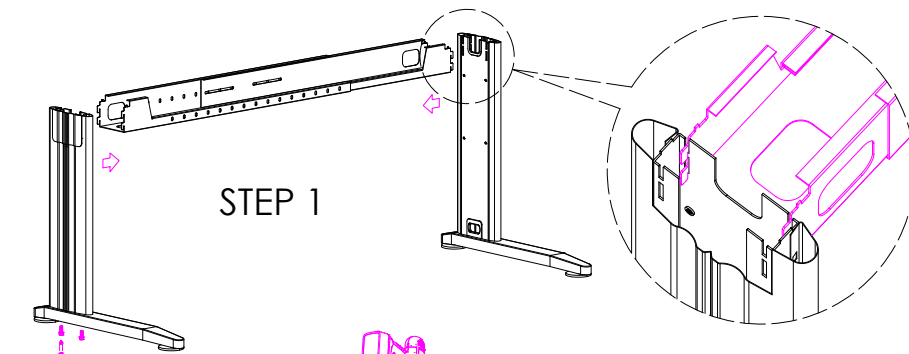

2 PERSON HEAVY  
ASSEMBLY

Office FURNITURE  
Brisbane

PRODUCT CODE:  
CS-D127  
ASSEMBLY INSTRUCTION  
ASSEMBLED SIZE:  
1200L x 750D x 725H

REMARKS:  
CS-L750 + CS-MOD12  
Office FURNITURE  
Brisbane

Office Brisbane  
Furniture

**ASSEMBLY INSTRUCTIONS**  
**cSpace Desk with Cable Beam**  
**CS-DBK**

A		x1	B		x2	C		x1
D		x1	E		x12	F		x4
G		x2	H		x2	I		x2
J		x4						

TOP VIEW PLAN

STEP 1

STEP 2

STEP 3

STEP 4

CAUTION:  
HEAVY