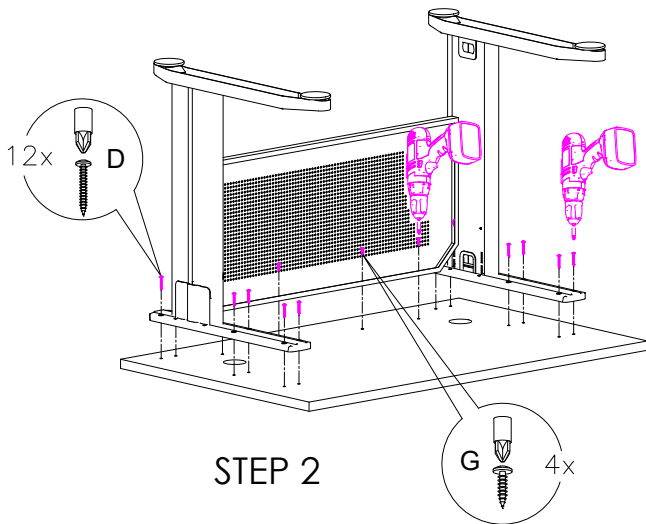

Office Furniture  
Brisbane

**ASSEMBLY INSTRUCTIONS**  
**cSpace Desk with Modesty**  
**CS-D**

A		x1	B		x2	C		x1
D		x12	E		x4	F		x4
G		x4						

STEP 1

TOP VIEW PLAN

STEP 2

STEP 3

CAUTION:  
HEAVY

2 PERSON HEAVY  
ASSEMBLY

Office FURNITURE  
Brisbane

PRODUCT CODE:  
CS-D127  
ASSEMBLY INSTRUCTION  
ASSEMBLED SIZE:  
1200L x 750D x 725H

REMARKS:  
CS-L750 + CS-MOD12  
Office FURNITURE  
Brisbane

Office Brisbane  
Furniture

**ASSEMBLY INSTRUCTIONS**  
**cSpace Desk with Cable Beam**  
**CS-DBK**

A		x1	B		x2	C		x1
D		x1	E		x12	F		x4
G		x2	H		x2	I		x2
J		x4						

TOP VIEW PLAN

STEP 1

STEP 2

STEP 3

STEP 4

CAUTION:  
HEAVY