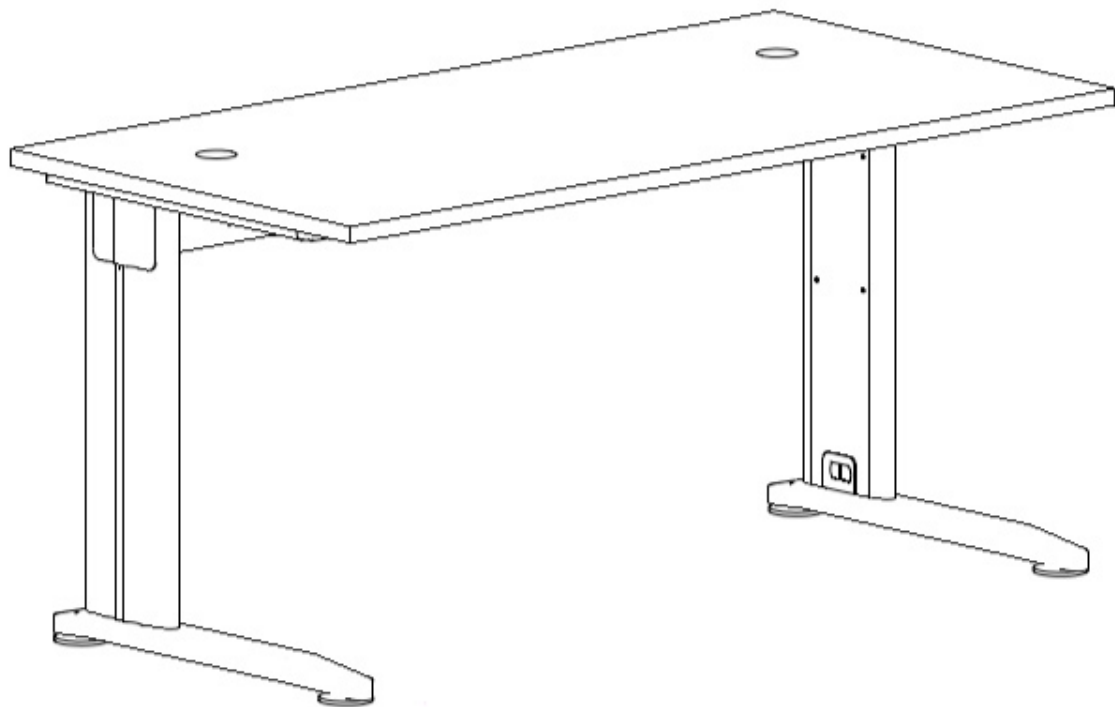

Office Furniture  
Brisbane

**ASSEMBLY INSTRUCTIONS**  
**cSpace Desk with Modesty**  
**CS-D**

A		x1	B		x2	C		x1
D		x12	E		x4	F		x4
G		x4						

STEP 1

TOP VIEW PLAN

STEP 2

STEP 3

CAUTION:  
HEAVY

2 PERSON HEAVY  
ASSEMBLY

Office FURNITURE  
Brisbane

PRODUCT CODE:  
CS-D127  
ASSEMBLY INSTRUCTION  
ASSEMBLED SIZE:  
1200L x 750D x 725H

REMARKS:  
CS-L750 + CS-MOD12  
Office FURNITURE  
Brisbane

Office Brisbane  
Furniture

**ASSEMBLY INSTRUCTIONS**  
**cSpace Desk with Cable Beam**  
**CS-DBK**

A		x1	B		x2	C		x1
D		x1	E		x12	F		x4
G		x2	H		x2	I		x2
J		x4						

TOP VIEW PLAN

STEP 1

STEP 2

STEP 3

STEP 4

CAUTION:  
HEAVY

2 PERSON HEAVY  
ASSEMBLY

Office FURNITURE  
Brisbane

PRODUCT CODE:  
CS-DBK157  
ASSEMBLY INSTRUCTION  
ASSEMBLED SIZE:  
1500L x 750D x 725H

REMARKS:  
CS-L750 + CS-B1218 + DT157  
Office FURNITURE  
Brisbane