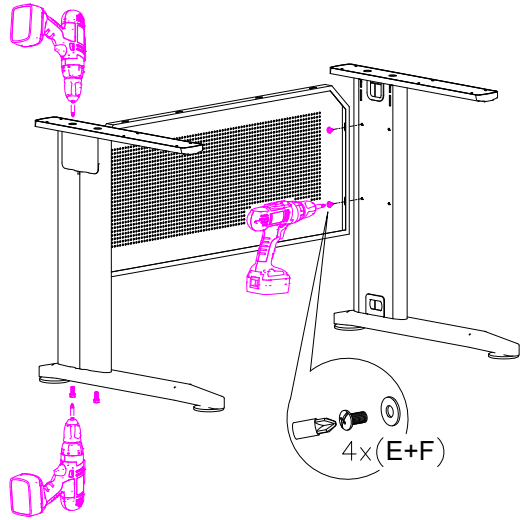

Office Furniture  
Brisbane

**ASSEMBLY INSTRUCTIONS**  
**cSpace Desk with Modesty**  
**CS-D**

A		x1	B		x2	C		x1
D		x12	E		x4	F		x4
G		x4						

STEP 1

TOP VIEW PLAN

STEP 2

STEP 3

CAUTION:  
HEAVY

2 PERSON HEAVY  
ASSEMBLY

Office FURNITURE  
Brisbane

PRODUCT CODE:  
CS-D127  
ASSEMBLY INSTRUCTION  
ASSEMBLED SIZE:  
1200L x 750D x 725H

REMARKS:  
CS-L750 + CS-MOD12  
Office FURNITURE  
Brisbane

Office Brisbane  
Furniture

**ASSEMBLY INSTRUCTIONS**  
**cSpace Desk with Cable Beam**  
**CS-DBK**

A		x1	B		x2	C		x1
D		x1	E		x12	F		x4
G		x2	H		x2	I		x2
J		x4						

TOP VIEW PLAN

STEP 1

STEP 2

STEP 3

STEP 4

CAUTION:  
HEAVY