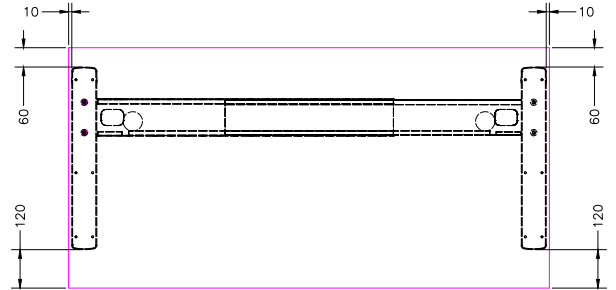

Office Furniture  
Brisbane

**ASSEMBLY INSTRUCTIONS**  
**cSpace Desk with Modesty**  
**CS-D**

A		x1	B		x2	C		x1
D		x12	E		x4	F		x4
G		x4						

STEP 1

TOP VIEW PLAN

STEP 2

STEP 3

CAUTION:  
HEAVY

2 PERSON HEAVY  
ASSEMBLY

Office FURNITURE  
Brisbane

PRODUCT CODE:  
CS-D127  
ASSEMBLY INSTRUCTION  
ASSEMBLED SIZE:  
1200L x 750D x 725H

REMARKS:  
CS-L750 + CS-MOD12  
Office FURNITURE  
Brisbane

Office Brisbane  
Furniture

**ASSEMBLY INSTRUCTIONS**  
**cSpace Desk with Cable Beam**  
**CS-DBK**

A		x1	B		x2	C		x1
D		x1	E		x12	F		x4
G		x2	H		x2	I		x2
J		x4						

TOP VIEW PLAN

STEP 1

STEP 2

STEP 3

STEP 4

CAUTION:  
HEAVY