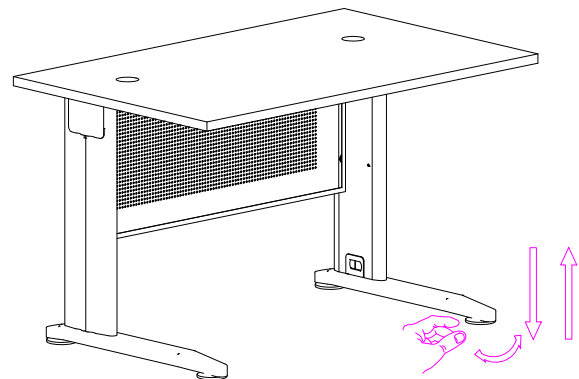

Office Furniture  
Brisbane

**ASSEMBLY INSTRUCTIONS**  
**cSpace Desk with Modesty**  
**CS-D**

A		x1	B		x2	C		x1
D		x12	E		x4	F		x4
G		x4						

STEP 1

TOP VIEW PLAN

STEP 2

STEP 3

CAUTION:  
HEAVY

2 PERSON HEAVY  
ASSEMBLY

Office FURNITURE  
Brisbane

PRODUCT CODE:  
CS-D127  
ASSEMBLY INSTRUCTION  
ASSEMBLED SIZE:  
1200L x 750D x 725H

REMARKS:  
CS-L750 + CS-MOD12  
Office FURNITURE  
Brisbane

Office Brisbane  
Furniture

**ASSEMBLY INSTRUCTIONS**  
**cSpace Desk with Cable Beam**  
**CS-DBK**

A		x1	B		x2	C		x1
D		x1	E		x12	F		x4
G		x2	H		x2	I		x2
J		x4						

TOP VIEW PLAN

STEP 1

STEP 2

STEP 3

STEP 4

CAUTION:  
HEAVY