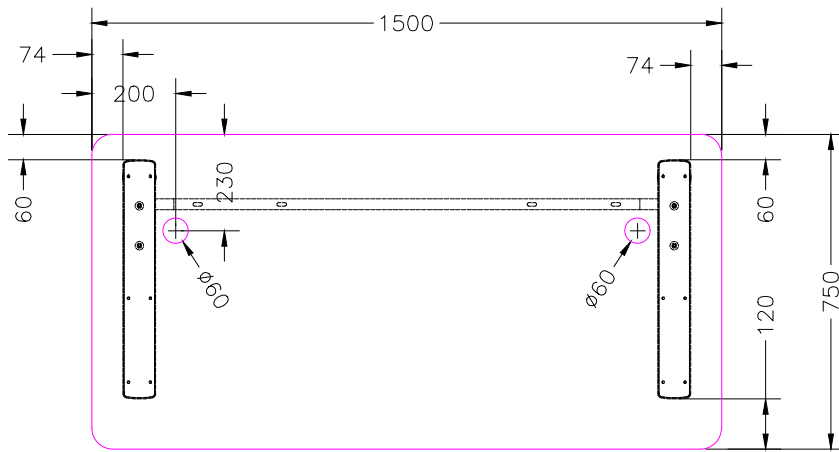

ISOMETRIC

TOP VIEW

FRONT VIEW

SIDE VIEW

Office FURNITURE
Brisbane

PRODUCT CODE:
CS-D157ET
ASSEMBLED SIZE:
1500L x 750D x 730H

REMARKS:
CS-L750 + CS-MOD15 + R20-ECT157
Office FURNITURE
Brisbane