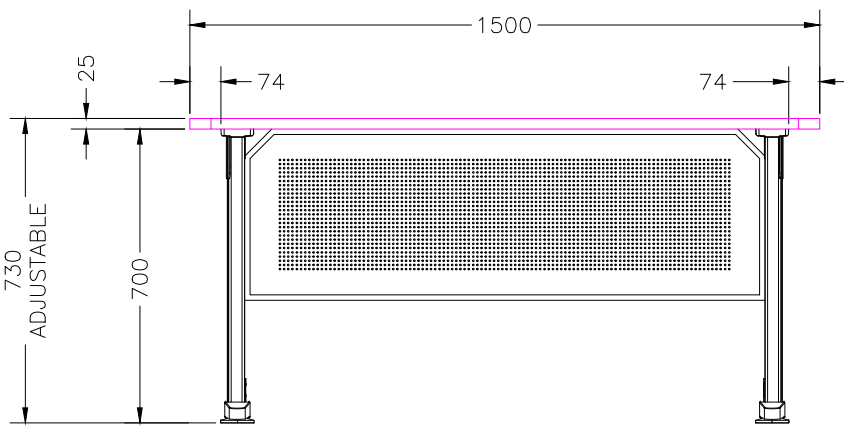

ISOMETRIC

TOP VIEW

FRONT VIEW

SIDE VIEW

Office FURNITURE
Brisbane

PRODUCT CODE:
CS-D157ET
ASSEMBLED SIZE:
1500L x 750D x 730H

REMARKS:
CS-L750 + CS-MOD15 + R20-ECT157
Office FURNITURE
Brisbane