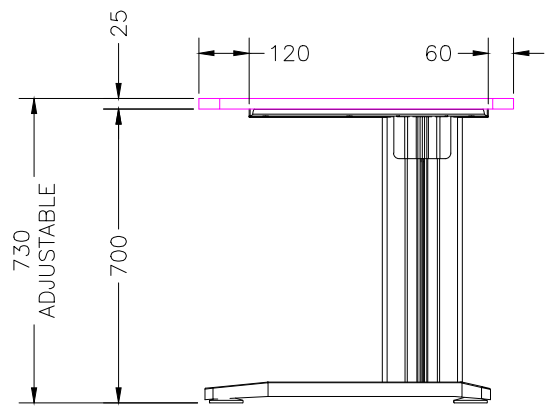

ISOMETRIC

TOP VIEW

FRONT VIEW

SIDE VIEW

Office FURNITURE
Brisbane

PRODUCT CODE:
CS-D157ET
ASSEMBLED SIZE:
1500L x 750D x 730H

REMARKS:
CS-L750 + CS-MOD15 + R20-ECT157
Office FURNITURE
Brisbane