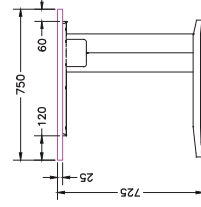

TOP VIEW

SIDE VIEW

Size	Code
570W x 700H	CS-L750

ADJUSTABLE CABLE MANAGEMENT BEAM

Size	Code
1200 - 1800	CS-BD218