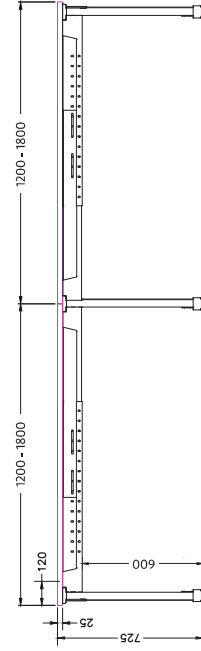

FRONT VIEW

Size	Code
570W x 700H	CS-L750