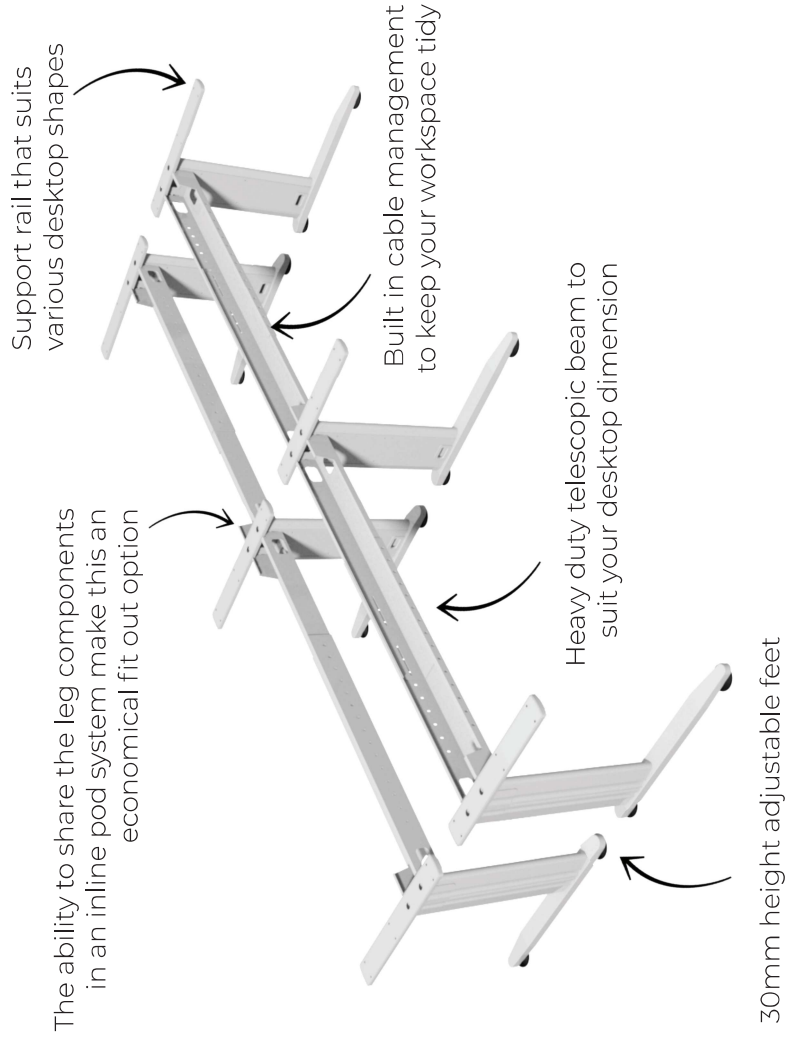

C-SPACE DESKING

TRADITIONAL AND STYLISH

C-SPACE DESKING

The C-SPACE frames create a traditional yet stylish aesthetic that is suited to any workspace. Sit alone or pair with 2 or more in an inline pod system. The C-SPACE frame has many hidden features like the built in cable management and the shared leg in the inline pod system, making it the perfect economical fit out option.

Features

- Available in 3 different top designs
 - Corner Top with Cable Scallop
 - Corner Top with Cable Holes
 - Curved Radius Corner Top with Cable Holes
- Heavy duty telescopic beam with stabilising fixings
- Frames available in Black PC or White PC
- Shared legs in the inline desking system
- Height adjustable feet
- Built in cable management
- 10 Year Warranty

C-SPACE SINGLE INLINE DESKING

1 PERSON SINGLE SIDED

Size	Scalloped
1200 x 750	CS-INS32-1
1500 x 750	CS-INS157-1
1800 x 750	CS-INS182-1

2 PERSON SINGLE SIDED

Size	Scalloped
1200 x 750	CS-INS32-2
1500 x 750	CS-INS157-2
1800 x 750	CS-INS182-2