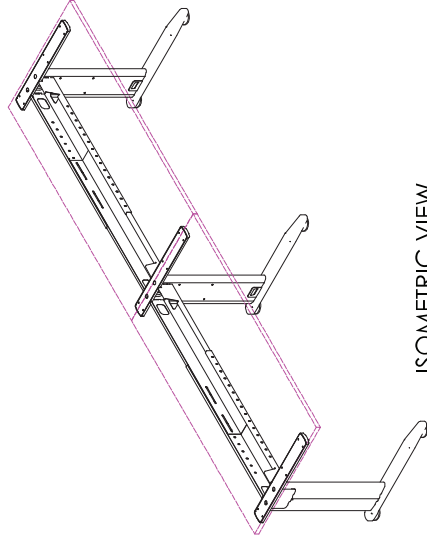

FRAME

BLACK

WHITE

CSPACE 8 Person Double Intime Pod
Chair similar to the BRAVI High Back Chair

ISOMETRIC VIEW

TOP VIEW

SIDE VIEW

FRONT VIEW

C-SPACE LEG

Size	Code
570W x 700H	CS-L750

ADJUSTABLE CABLE MANAGEMENT BEAM

Size	Code
1200 - 1800	CS-BD218

TOP VIEW

FRONT VIEW

C-SPACE LEG

Size	Code
570W X 700H	CS-L750