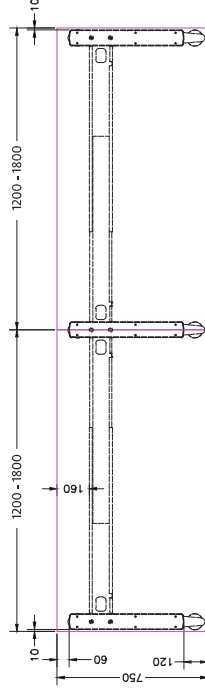

ISOMETRIC VIEW

TOP VIEW