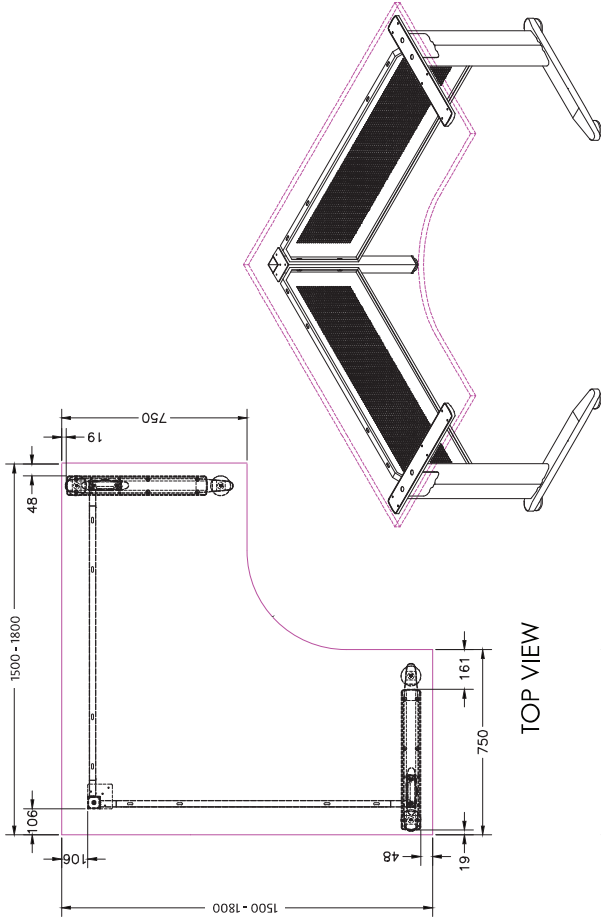

FRAME

BLACK

WHITE

CSPACE 8 Person Double Intime Pod
Chair similar to the BRAVI High Back Chair

ISOMETRIC VIEW

TOP VIEW

SIDE VIEW

FRONT VIEW

C-SPACE LEG

Size	Code
570W x 700H	CS-L750

ADJUSTABLE CABLE MANAGEMENT BEAM

Size	Code
1200 - 1800	CS-BD218

TOP VIEW

FRONT VIEW

C-SPACE LEG

Size	Code
570W X 700H	CS-L750