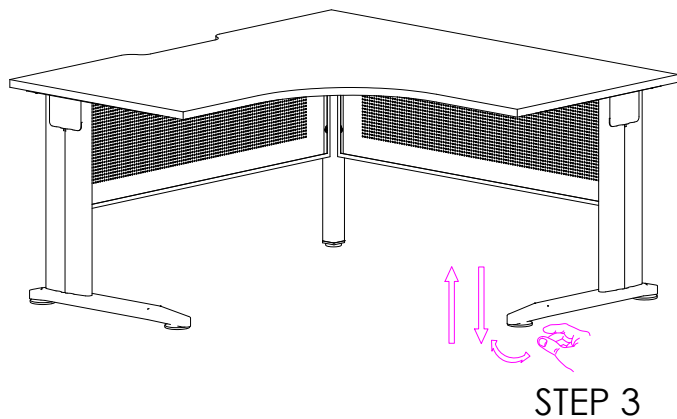

Office FURNITURE
Brisbane

ASSEMBLY INSTRUCTIONS
cSpace Workstation
with Modesty
CS-WS

| | | | | | | | | |
|---|---|----|---|---|-----|---|---|----|
| A |  | x1 | B |  | x2 | C |  | x2 |
| D |  | x1 | E |  | x12 | F |  | x8 |
| G |  | x8 | H |  | x12 | | | |

CAUTION:
HEAVY

2 PERSON HEAVY
ASSEMBLY

Office FURNITURE
Brisbane

PRODUCT CODE:
CS-WS157
ASSEMBLY INSTRUCTION
ASSEMBLED SIZE:
1500L x 1500D x 725H

REMARKS:
CS-L750 + CS-CLM + CS-MOD15
Office FURNITURE
Brisbane