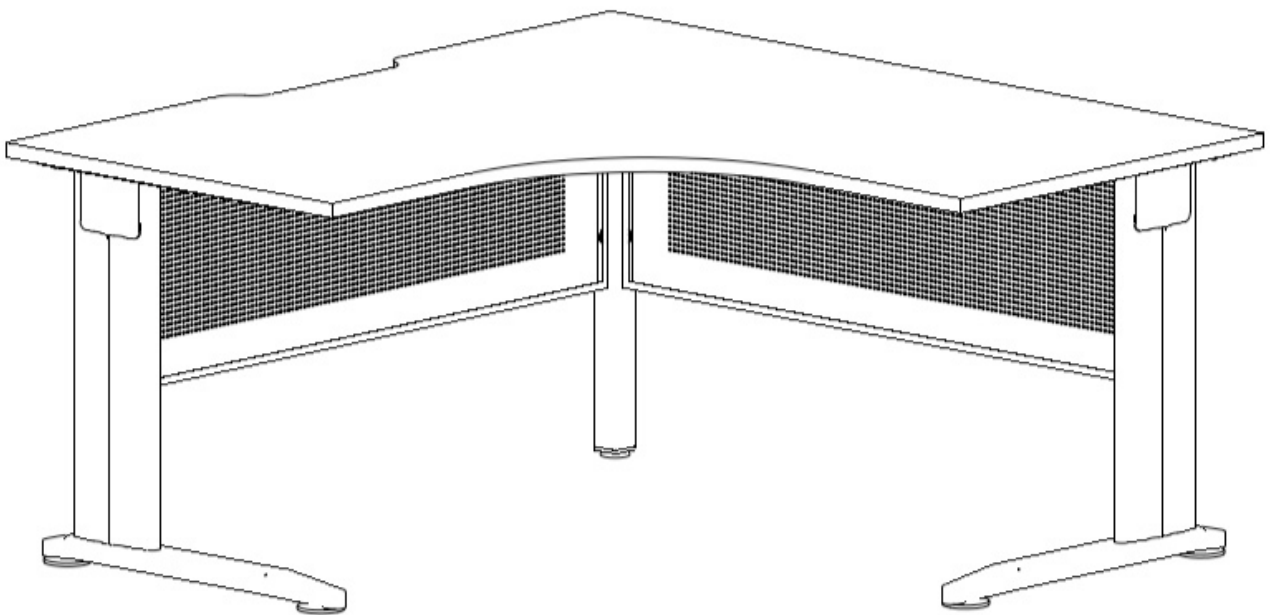

Office FURNITURE
Brisbane

ASSEMBLY INSTRUCTIONS
cSpace Workstation
with Modesty
CS-WS

| | | | | | | | | |
|---|---|----|---|---|-----|---|---|----|
| A |  | x1 | B |  | x2 | C |  | x2 |
| D |  | x1 | E |  | x12 | F |  | x8 |
| G |  | x8 | H |  | x12 | | | |

CAUTION:
HEAVY

2 PERSON HEAVY
ASSEMBLY

Office FURNITURE
Brisbane

PRODUCT CODE:
CS-WS157
ASSEMBLY INSTRUCTION
ASSEMBLED SIZE:
1500L x 1500D x 725H

REMARKS:
CS-L750 + CS-CLM + CS-MOD15
Office FURNITURE
Brisbane