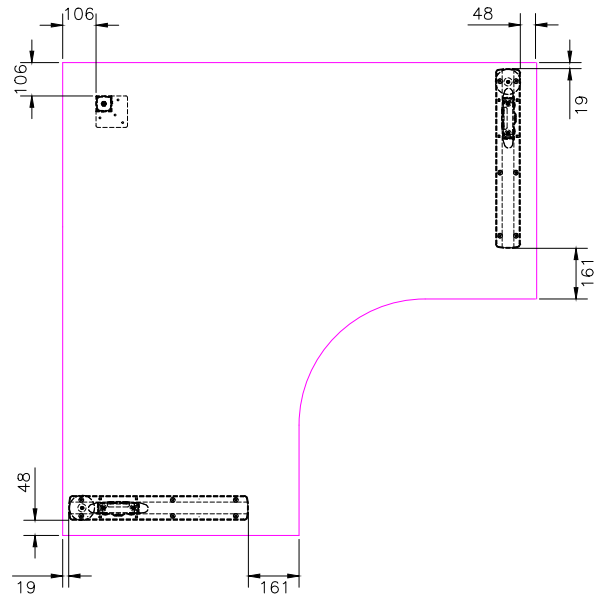

Office FURNITURE
Brisbane

ASSEMBLY INSTRUCTIONS
cSpace Workstation
with Modesty
CS-WS

| | | | | | | | | |
|---|---|----|---|---|-----|---|---|----|
| A |  | x1 | B |  | x2 | C |  | x2 |
| D |  | x1 | E |  | x12 | F |  | x8 |
| G |  | x8 | H |  | x12 | | | |

CAUTION:
HEAVY

2 PERSON HEAVY
ASSEMBLY

Office FURNITURE
Brisbane

PRODUCT CODE:
CS-WS157
ASSEMBLY INSTRUCTION
ASSEMBLED SIZE:
1500L x 1500D x 725H

REMARKS:
CS-L750 + CS-CLM + CS-MOD15
Office FURNITURE
Brisbane