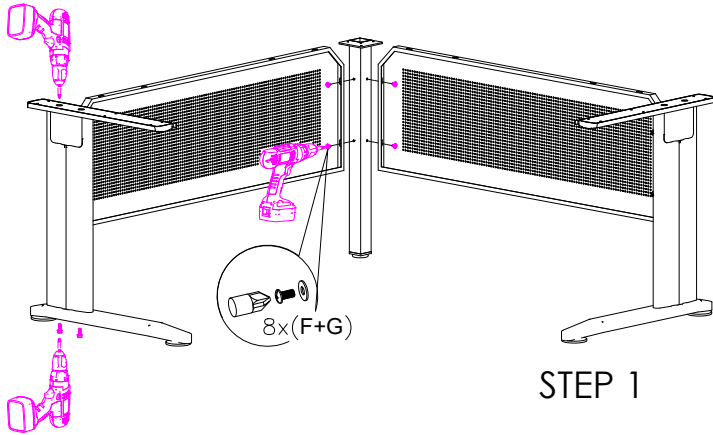

Office FURNITURE
Brisbane

ASSEMBLY INSTRUCTIONS
cSpace Workstation
with Modesty
CS-WS

| | | | | | | | | |
|---|---|----|---|---|-----|---|---|----|
| A |  | x1 | B |  | x2 | C |  | x2 |
| D |  | x1 | E |  | x12 | F |  | x8 |
| G |  | x8 | H |  | x12 | | | |

CAUTION:
HEAVY

2 PERSON HEAVY
ASSEMBLY

Office FURNITURE
Brisbane

PRODUCT CODE:
CS-WS157
ASSEMBLY INSTRUCTION
ASSEMBLED SIZE:
1500L x 1500D x 725H

REMARKS:
CS-L750 + CS-CLM + CS-MOD15
Office FURNITURE
Brisbane