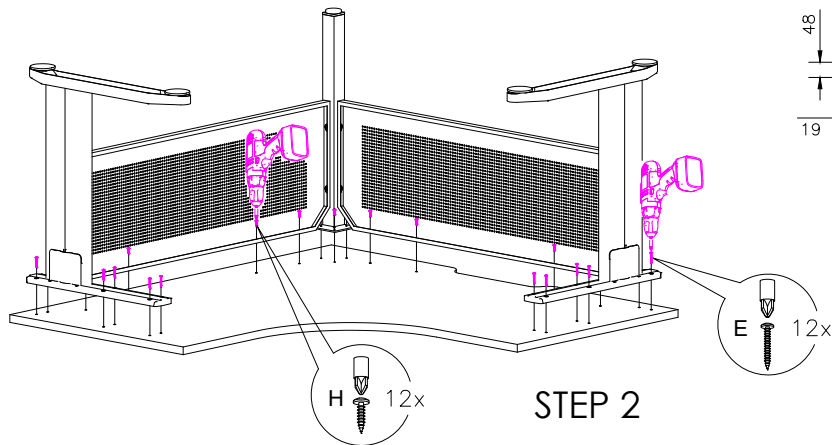

Office FURNITURE
Brisbane

ASSEMBLY INSTRUCTIONS
cSpace Workstation
with Modesty
CS-WS

| | | | | | | | | |
|---|---|----|---|---|-----|---|---|----|
| A |  | x1 | B |  | x2 | C |  | x2 |
| D |  | x1 | E |  | x12 | F |  | x8 |
| G |  | x8 | H |  | x12 | | | |

CAUTION:
HEAVY

2 PERSON HEAVY
ASSEMBLY

Office FURNITURE
Brisbane

PRODUCT CODE:
CS-WS157
ASSEMBLY INSTRUCTION
ASSEMBLED SIZE:
1500L x 1500D x 725H

REMARKS:
CS-L750 + CS-CLM + CS-MOD15
Office FURNITURE
Brisbane