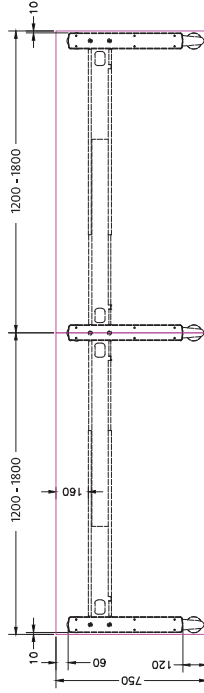

Size	Scalloped
1500 x 1500 x 600D	CS-W5156*
1800 x 1800 x 600D	CS-W5186*
1500 x 1500 x 750D	CS-W5157
1800 x 1800 x 750D	CS-W5187

*Only available while stocks last

C-SPACE DESK WITH MODESTY
PANEL AND RADIUS CORNER TOP

Size	2 Cable Holes
1500 x 750	CS-D15/2ET
1800 x 750	CS-D18/2ET

C-SPACE WORKSTATION 2 PCE TOP
WITH RADIUS CORNERS

Size	1 Cable Hole
1500 x 1500 x 750D	CS-W5157/ECT
1800 x 1800 x 750D	CS-W5187/ECT

CSPACE 8 Person Double Intime Pod
Chair similar to the BRAVI High Back Chair

ISOMETRIC VIEW

TOP VIEW

FRONT VIEW

SIDE VIEW

C-SPACE LEG

Size	Code
570W x 700H	CS-L750

ADJUSTABLE CABLE MANAGEMENT BEAM

Size	Code
1200 - 1800	CS-BD218

TOP VIEW

FRONT VIEW

ISOMETRIC VIEW

C-SPACE LEG

Size	Code
570W X 700H	CS-L750

WORKSTATION CORNER LEG

Size	Code
700H	CS-CLM

MODESTY PANEL