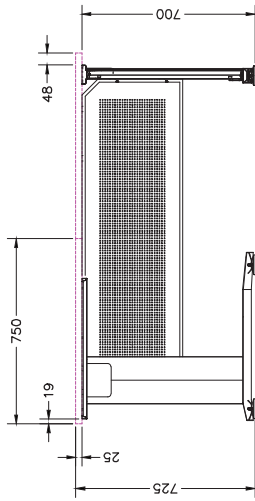

Size	Scalloped
1500 x 1500 x 600D	CS-W5156*
1800 x 1800 x 600D	CS-W5186*
1500 x 1500 x 750D	CS-W5157
1800 x 1800 x 750D	CS-W5187

*Only available while stocks last

C-SPACE DESK WITH MODESTY
PANEL AND RADIUS CORNER TOP

ISOMETRIC VIEW

TOP VIEW

FRONT VIEW

SIDE VIEW

C-SPACE LEG

Size	Code
570W x 700H	CS-L750

ADJUSTABLE CABLE MANAGEMENT BEAM

Size	Code
1200 - 1800	CS-BD218

TOP VIEW

FRONT VIEW

ISOMETRIC VIEW

C-SPACE LEG

Size	Code
570W X 700H	CS-L750

WORKSTATION CORNER LEG

Size	Code
700H	CS-CLM

MODESTY PANEL

GLASS DESK MOUNT SCREEN

Size	Code
750L x 520H*	S23-GE752
750L x 520H	SL-GE752
1200L x 520H	SL-CE1752
1500L x 520H	SL-CE1752
1800L x 520H	SL-CE1752

*Not available in Bed

FABRIC DESK MOUNT SCREEN

Size	Code
600L x 520H*	S23-FA652
750L x 520H	S23-FA752
1200L x 520H	S23-FA1252
1500L x 520H	S23-FA1552
1800L x 520H	S23-FA1852