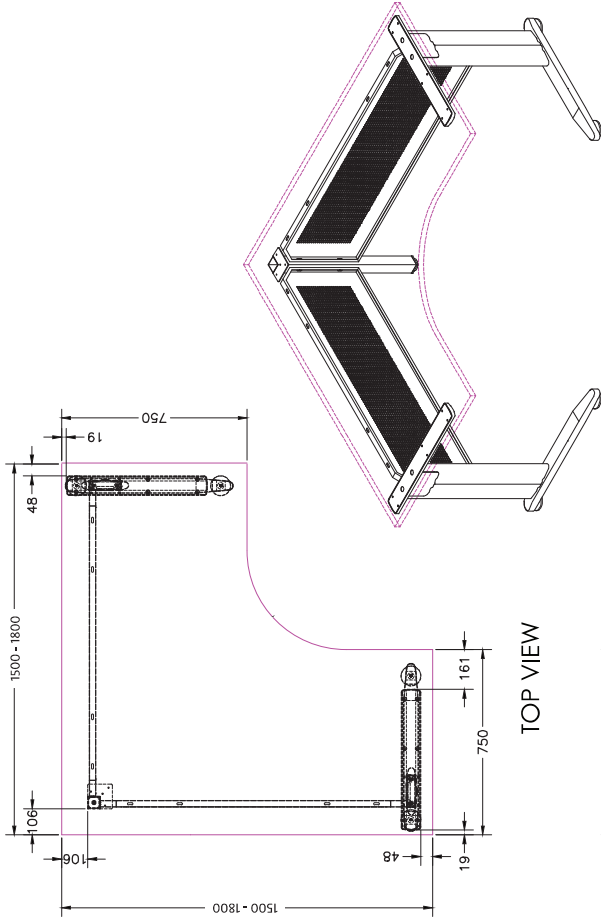

Size	Scalloped
1500 x 1500 x 600D	CS-W5156*
1800 x 1800 x 600D	CS-W5186*
1500 x 1500 x 750D	CS-W5157
1800 x 1800 x 750D	CS-W5187

*Only available while stocks last

C-SPACE DESK WITH MODESTY
PANEL AND RADIUS CORNER TOP

Size	2 Cable Holes
1500 x 750	CS-D15/2ET
1800 x 750	CS-D18/2ET

C-SPACE WORKSTATION 2 PCE TOP
WITH RADIUS CORNERS

Size	1 Cable Hole
1500 x 1500 x 750D	CS-W5157/ECT
1800 x 1800 x 750D	CS-W5187/ECT

CSPACE 8 Person Double Intime Pod
Chair similar to the BRAVI High Back Chair

ISOMETRIC VIEW

TOP VIEW

FRONT VIEW

SIDE VIEW

C-SPACE LEG

Size	Code
570W x 700H	CS-L750

ADJUSTABLE CABLE MANAGEMENT BEAM

Size	Code
1200 - 1800	CS-BD218

TOP VIEW

FRONT VIEW

ISOMETRIC VIEW

C-SPACE LEG

Size	Code
570W X 700H	CS-L750

WORKSTATION CORNER LEG

Size	Code
700H	CS-CLM

MODESTY PANEL