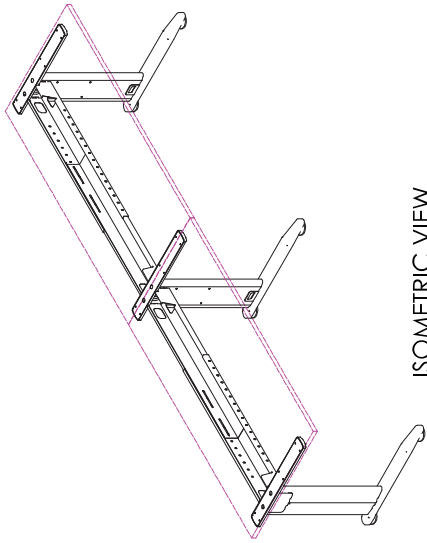

Size	Scalloped
1500 x 1500 x 600D	CS-W5156*
1800 x 1800 x 600D	CS-W5186*
1500 x 1500 x 750D	CS-W5157
1800 x 1800 x 750D	CS-W5187

*Only available while stocks last

C-SPACE DESK WITH MODESTY
PANEL AND RADIUS CORNER TOP

Size	2 Cable Holes
1500 x 750	CS-D15/2ET
1800 x 750	CS-D18/2ET

C-SPACE WORKSTATION 2 PCE TOP
WITH RADIUS CORNERS

Size	1 Cable Hole
1500 x 1500 x 750D	CS-W5157/ECT
1800 x 1800 x 750D	CS-W5187/ECT

CSPACE 8 Person Double Intime Pod
Chair similar to the BRAVI High Back Chair

ISOMETRIC VIEW

TOP VIEW

FRONT VIEW

SIDE VIEW

C-SPACE LEG

Size	Code
570W x 700H	CS-L750

ADJUSTABLE CABLE MANAGEMENT BEAM

Size	Code
1200 - 1800	CS-BD218