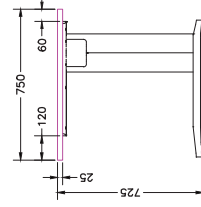

Size	2 Cable Holes
1500 x 750	CS-D15/2ET
1800 x 750	CS-D18/2ET

C-SPACE WORKSTATION 2 PCE TOP
WITH RADIUS CORNERS

Size	1 Cable Hole
1500 x 1500 x 750D	CS-W5157/ECT
1800 x 1800 x 750D	CS-W5187/ECT

CSPACE 8 Person Double Intime Pod
Chair similar to the BRAVI High Back Chair

ISOMETRIC VIEW

TOP VIEW

FRONT VIEW

SIDE VIEW

C-SPACE LEG

Size	Code
570W x 700H	CS-L750

ADJUSTABLE CABLE MANAGEMENT BEAM

Size	Code
1200 - 1800	CS-BD218