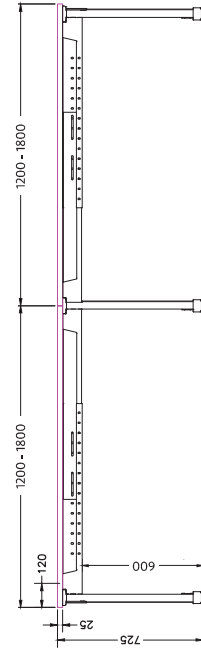

Size	Scalloped
1500 x 1500 x 600D	CS-W5156*
1800 x 1800 x 600D	CS-W5186*
1500 x 1500 x 750D	CS-W5157
1800 x 1800 x 750D	CS-W5187

*Only available while stocks last

C-SPACE DESK WITH MODESTY
PANEL AND RADIUS CORNER TOP

Size	2 Cable Holes
1500 x 750	CS-D15/2ET
1800 x 750	CS-D18/2ET

C-SPACE WORKSTATION 2 PCE TOP
WITH RADIUS CORNERS

Size	1 Cable Hole
1500 x 1500 x 750D	CS-W5157/ECT
1800 x 1800 x 750D	CS-W5187/ECT

CSPACE 8 Person Double Intime Pod
Chair similar to the BRAVI High Back Chair

ISOMETRIC VIEW

TOP VIEW

FRONT VIEW

SIDE VIEW

C-SPACE LEG

Size	Code
570W x 700H	CS-L750

ADJUSTABLE CABLE MANAGEMENT BEAM

Size	Code
1200 - 1800	CS-BD218

TOP VIEW

FRONT VIEW

ISOMETRIC VIEW

C-SPACE LEG

Size	Code
570W X 700H	CS-L750

WORKSTATION CORNER LEG

Size	Code
700H	CS-CLM

MODESTY PANEL