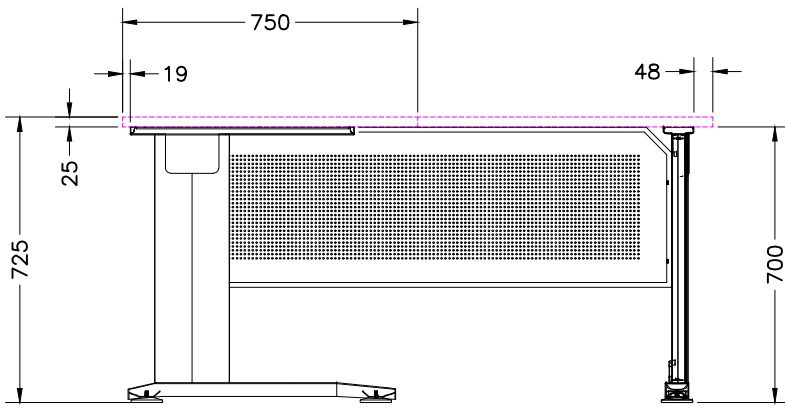

TOP VIEW

ISOMETRIC VIEW

FRONT VIEW

**Office FURNITURE**  
Brisbane

PRODUCT CODE:  
CS-WS157  
ASSEMBLED SIZE:  
1500L x 1500D x 725H

REMARKS:  
CS-L750 + CS-CLM + CS-MOD15  
**Office FURNITURE**  
Brisbane

**Office FURNITURE**  
Brisbane

PRODUCT CODE:  
R2O-WST15187

REMARKS:  
-

ASSEMBLED SIZE:  
-

Office FURNITURE  
Brisbane