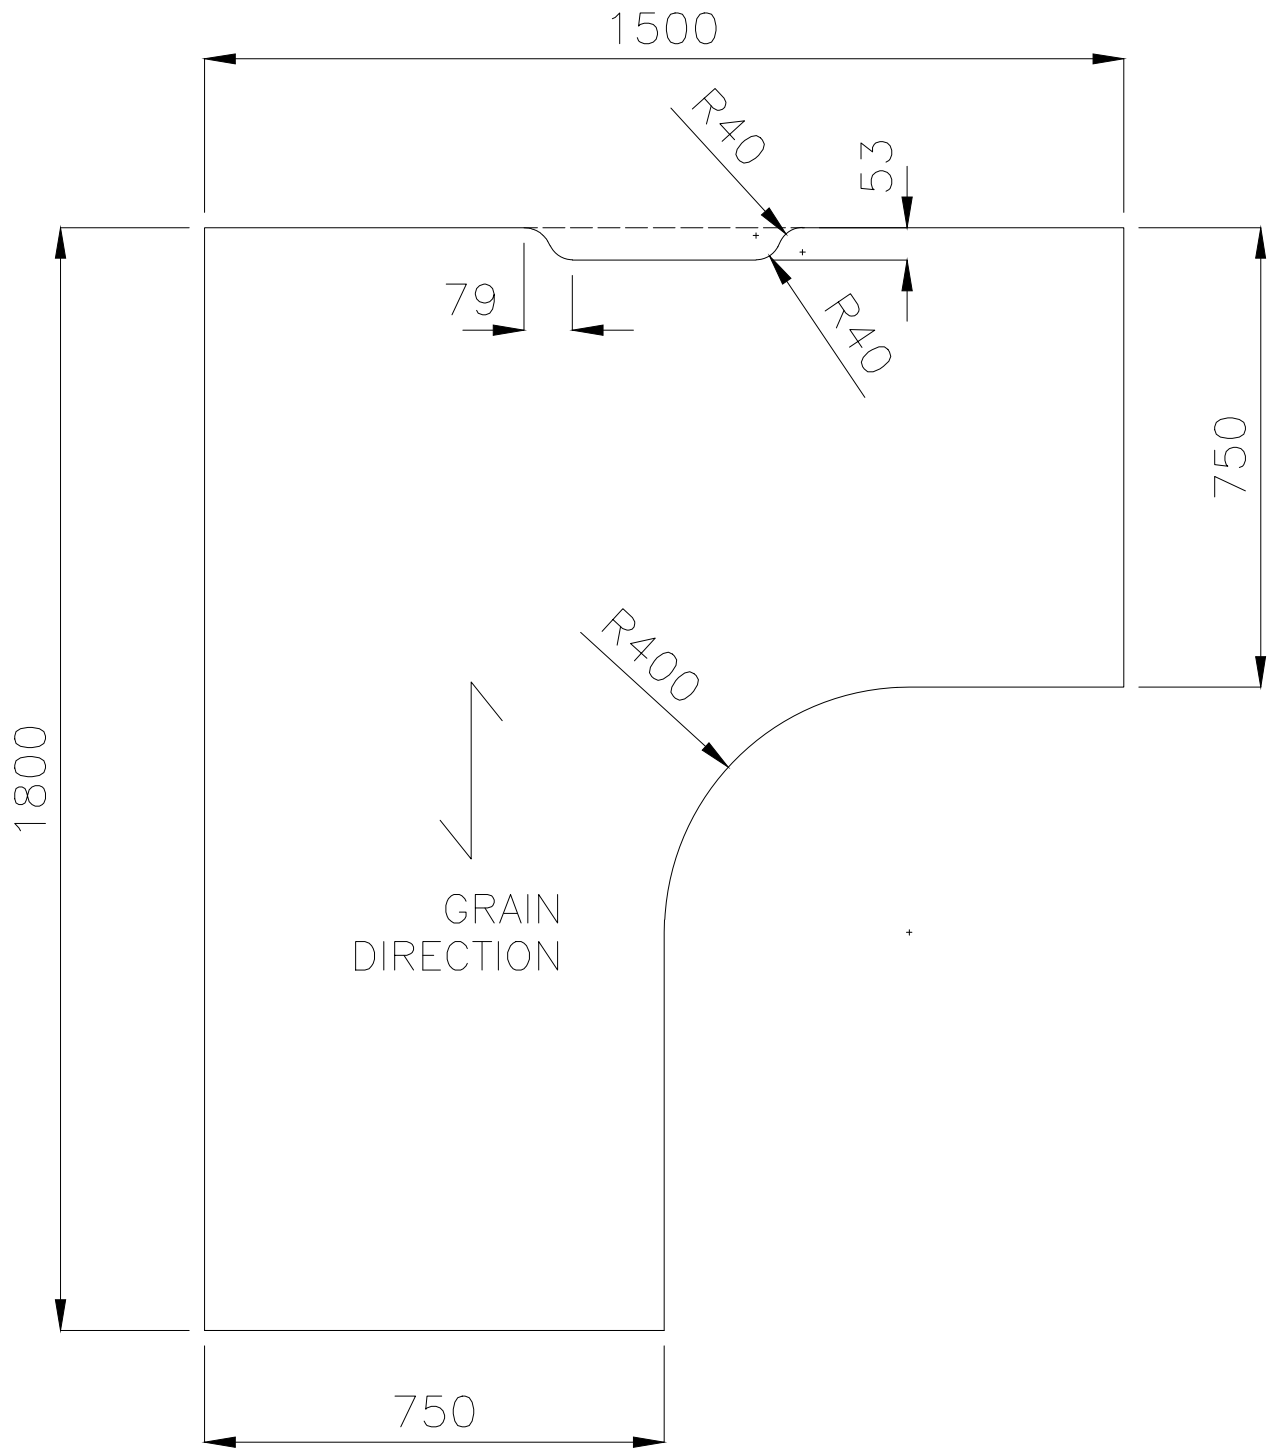

TOP VIEW

ISOMETRIC VIEW

FRONT VIEW

**Office FURNITURE**  
Brisbane

PRODUCT CODE:  
CS-WS157  
ASSEMBLED SIZE:  
1500L x 1500D x 725H

REMARKS:  
CS-L750 + CS-CLM + CS-MOD15  
**Office FURNITURE**  
Brisbane

**Office FURNITURE**  
Brisbane

PRODUCT CODE:  
R2O-WST15187

REMARKS:  
-

ASSEMBLED SIZE:  
-

Office FURNITURE  
Brisbane