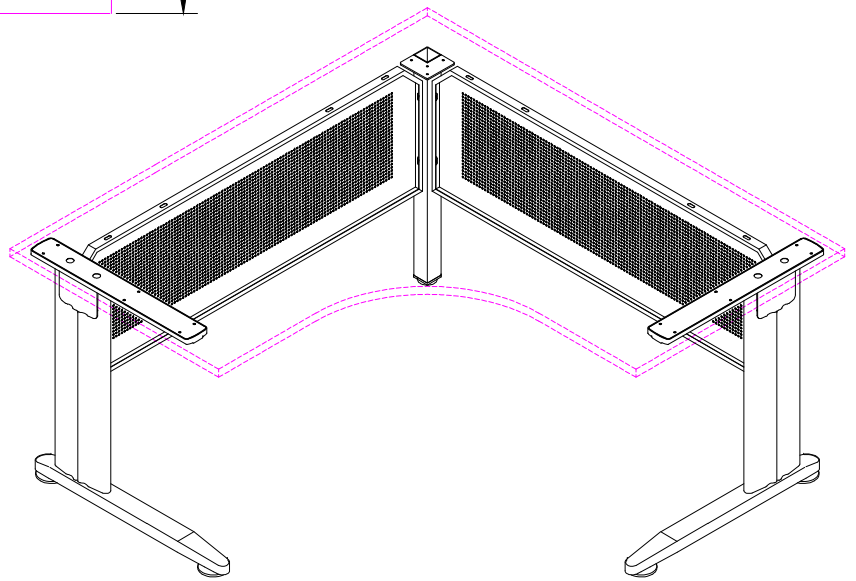

TOP VIEW

ISOMETRIC VIEW

FRONT VIEW

**Office FURNITURE**  
Brisbane

PRODUCT CODE:  
CS-WS157  
ASSEMBLED SIZE:  
1500L x 1500D x 725H

REMARKS:  
CS-L750 + CS-CLM + CS-MOD15  
**Office FURNITURE**  
Brisbane

**Office FURNITURE**  
Brisbane

PRODUCT CODE:  
R2O-WST15187

REMARKS:  
-

ASSEMBLED SIZE:  
-

Office FURNITURE  
Brisbane