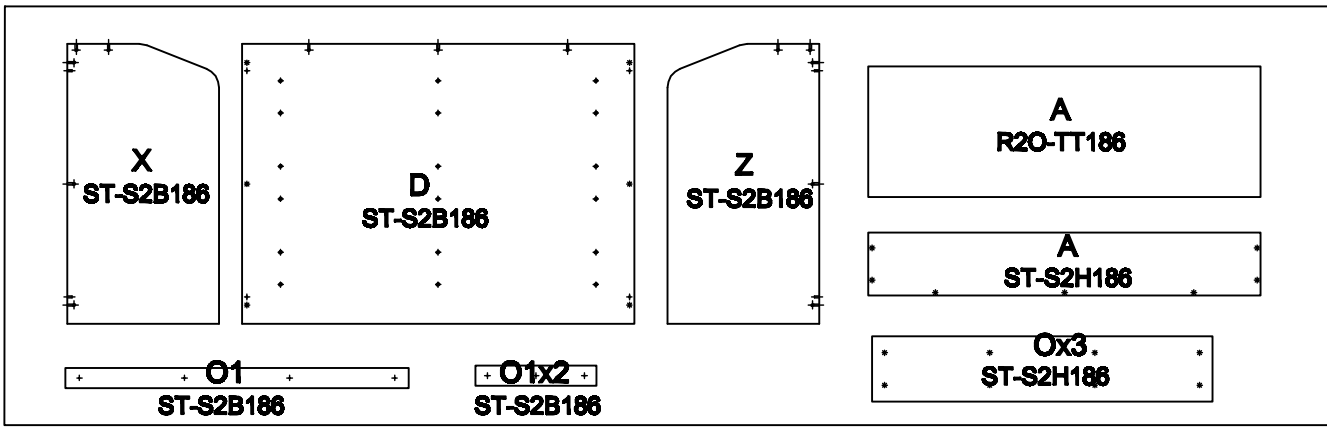

1

2

Office FURNITURE
Brisbane

ASSEMBLY INSTRUCTIONS
STRATA Reception Desk
1800 x 600
ST-S2186

pin  8x35 ① 13PCS	Dowel  8x30 ② 11PCS	Cam Cover  31PCS	Aluminum Post  7PCS	SCREW  6x20 ⑤ 7PCS	SCREW  4x35 ⑥ 8PCS
Decoration post  6x35 ⑦ 18PCS	Spanner  1PCS	Bracket  7PCS	Screw  4x16 ⑩ 28PCS		