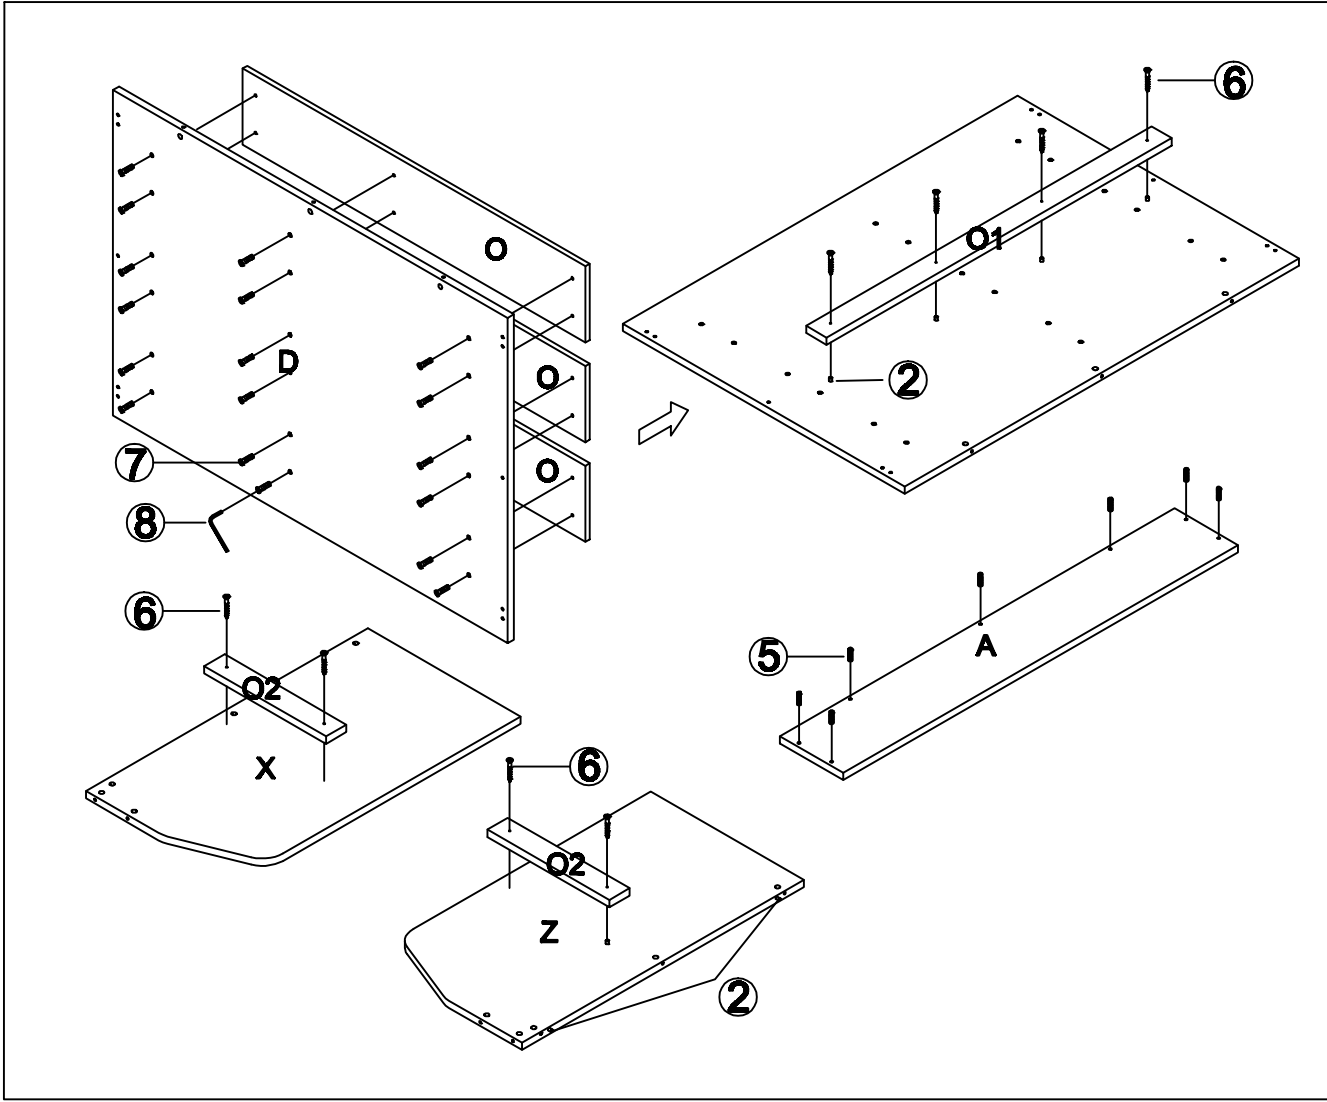

1

2

Office FURNITURE
Brisbane

ASSEMBLY INSTRUCTIONS
STRATA Reception Desk
1800 x 600
ST-S2186

pin  8x35 ① 13PCS	Dowel  8x30 ② 11PCS	Cam Cover  31PCS	Aluminum Post  7PCS	SCREW  6x20 ⑤ 7PCS	SCREW  4x35 ⑥ 8PCS
Decoration post  6x35 ⑦ 18PCS	Spanner  1PCS	Bracket  7PCS	Screw  4x16 ⑩ 28PCS		

1

2

Office FURNITURE
Brisbane

ASSEMBLY INSTRUCTIONS
STRATA Reception Desk
1800 x 750
ST-S2187

<p>pin 6x35</p>  <p>①</p> <p>13PCS</p>	<p>Dowel 8x30</p>  <p>②</p> <p>11PCS</p>	<p>Cam Cover</p>  <p>③</p> <p>31PCS</p>	<p>Aluminum Post</p>  <p>④</p> <p>7PCS</p>	<p>SCREW 6x20</p>  <p>⑤</p> <p>7PCS</p>	<p>SCREW 4x35</p>  <p>⑥</p> <p>8PCS</p>
<p>Decoration post 6x35</p>  <p>⑦</p> <p>18PCS</p>	<p>Spanner</p>  <p>⑧</p> <p>1PCS</p>	<p>Bracket</p>  <p>⑨</p> <p>7PCS</p>	<p>Screw 4x16</p>  <p>⑩</p> <p>28PCS</p>		