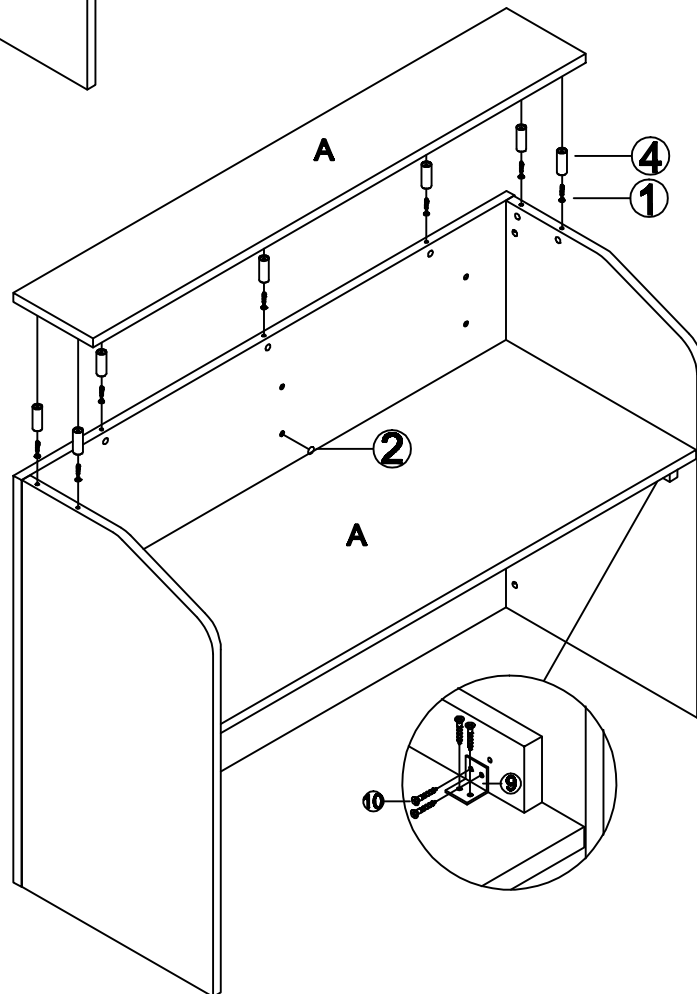

1

2

Office FURNITURE
Brisbane

ASSEMBLY INSTRUCTIONS
STRATA Reception Desk
1800 x 600
ST-S2186

pin  8x35 ① 13PCS	Dowel  8x30 ② 11PCS	Cam Cover  31PCS	Aluminum Post  7PCS	SCREW  6x20 ⑤ 7PCS	SCREW  4x35 ⑥ 8PCS
Decoration post  6x35 ⑦ 18PCS	Spanner  1PCS	Bracket  7PCS	Screw  4x16 ⑩ 28PCS		

1

2

Office FURNITURE
Brisbane

ASSEMBLY INSTRUCTIONS
STRATA Reception Desk
1800 x 750
ST-S2187

<p>pin 6x35</p>  <p>①</p> <p>13PCS</p>	<p>Dowel 8x30</p>  <p>②</p> <p>11PCS</p>	<p>Cam Cover</p>  <p>③</p> <p>31PCS</p>	<p>Aluminum Post</p>  <p>④</p> <p>7PCS</p>	<p>SCREW 6x20</p>  <p>⑤</p> <p>7PCS</p>	<p>SCREW 4x35</p>  <p>⑥</p> <p>8PCS</p>
<p>Decoration post 6x35</p>  <p>⑦</p> <p>18PCS</p>	<p>Spanner</p>  <p>⑧</p> <p>1PCS</p>	<p>Bracket</p>  <p>⑨</p> <p>7PCS</p>	<p>Screw 4x16</p>  <p>⑩</p> <p>28PCS</p>		