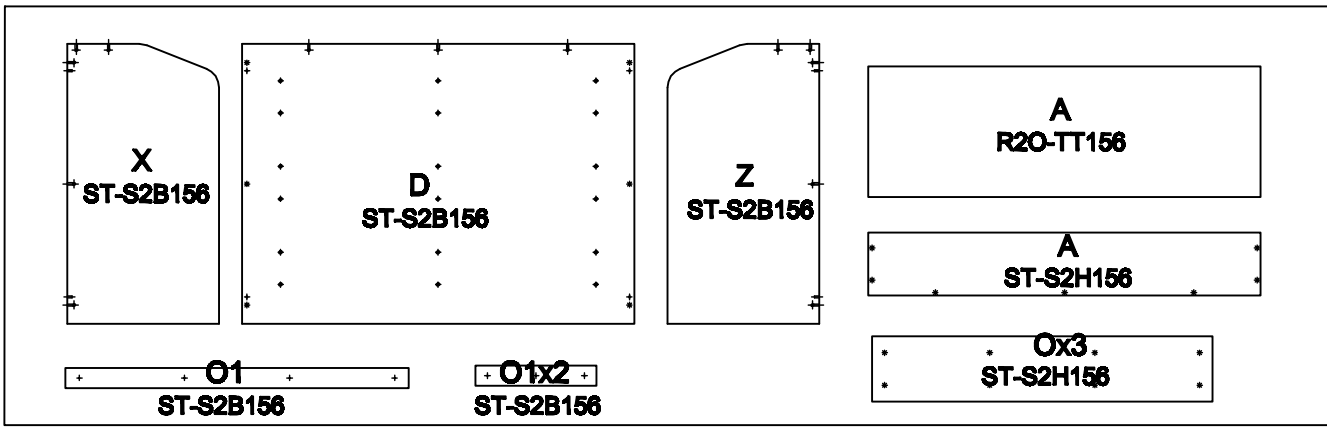

Office FURNITURE Brisbane

ASSEMBLY INSTRUCTIONS
STRATA Reception Desk
1500 x 600
ST-S2156

pin  8x35 ① 13PCS	Dowel  8x30 ② 11PCS	Cam Cover  ③ 31PCS	Aluminum Post  ④ 7PCS	SCREW  6x20 ⑤ 7PCS	SCREW  4x35 ⑥ 8PCS
Decoration post  6x35 ⑦ 18PCS	Spanner  ⑧ 1PCS	Bracket  ⑨ 7PCS	Screw  4x16 ⑩ 28PCS		

1

2

4
1

3

10

Office FURNITURE Brisbane

ASSEMBLY INSTRUCTIONS
STRATA Reception Desk
1500 x 750
ST-S2157

<p>pin 6x35</p>  <p>①</p> <p>13PCS</p>	<p>Dowel 8x30</p>  <p>②</p> <p>11PCS</p>	<p>Cam Cover</p>  <p>③</p> <p>31PCS</p>	<p>Aluminum Post</p>  <p>④</p> <p>7PCS</p>	<p>SCREW 6x20</p>  <p>⑤</p> <p>7PCS</p>	<p>SCREW 4x35</p>  <p>⑥</p> <p>8PCS</p>
<p>Decoration post 6x35</p>  <p>⑦</p> <p>18PCS</p>	<p>Spanner</p>  <p>⑧</p> <p>1PCS</p>	<p>Bracket</p>  <p>⑨</p> <p>7PCS</p>	<p>Screw 4x16</p>  <p>⑩</p> <p>28PCS</p>		

1

2

Office FURNITURE
Brisbane

ASSEMBLY INSTRUCTIONS
STRATA Reception Desk
1800 x 600
ST-S2186

pin  8x35 ① 13PCS	Dowel  8x30 ② 11PCS	Cam Cover  31PCS	Aluminum Post  7PCS	SCREW  6x20 ⑤ 7PCS	SCREW  4x35 ⑥ 8PCS
Decoration post  6x35 ⑦ 18PCS	Spanner  1PCS	Bracket  7PCS	Screw  4x16 ⑩ 28PCS		

1

2

Office FURNITURE
Brisbane

ASSEMBLY INSTRUCTIONS
STRATA Reception Desk
1800 x 750
ST-S2187

<p>pin 6x35</p>  <p>①</p> <p>13PCS</p>	<p>Dowel 8x30</p>  <p>②</p> <p>11PCS</p>	<p>Cam Cover</p>  <p>③</p> <p>31PCS</p>	<p>Aluminum Post</p>  <p>④</p> <p>7PCS</p>	<p>SCREW 6x20</p>  <p>⑤</p> <p>7PCS</p>	<p>SCREW 4x35</p>  <p>⑥</p> <p>8PCS</p>
<p>Decoration post 6x35</p>  <p>⑦</p> <p>18PCS</p>	<p>Spanner</p>  <p>⑧</p> <p>1PCS</p>	<p>Bracket</p>  <p>⑨</p> <p>7PCS</p>	<p>Screw 4x16</p>  <p>⑩</p> <p>28PCS</p>		