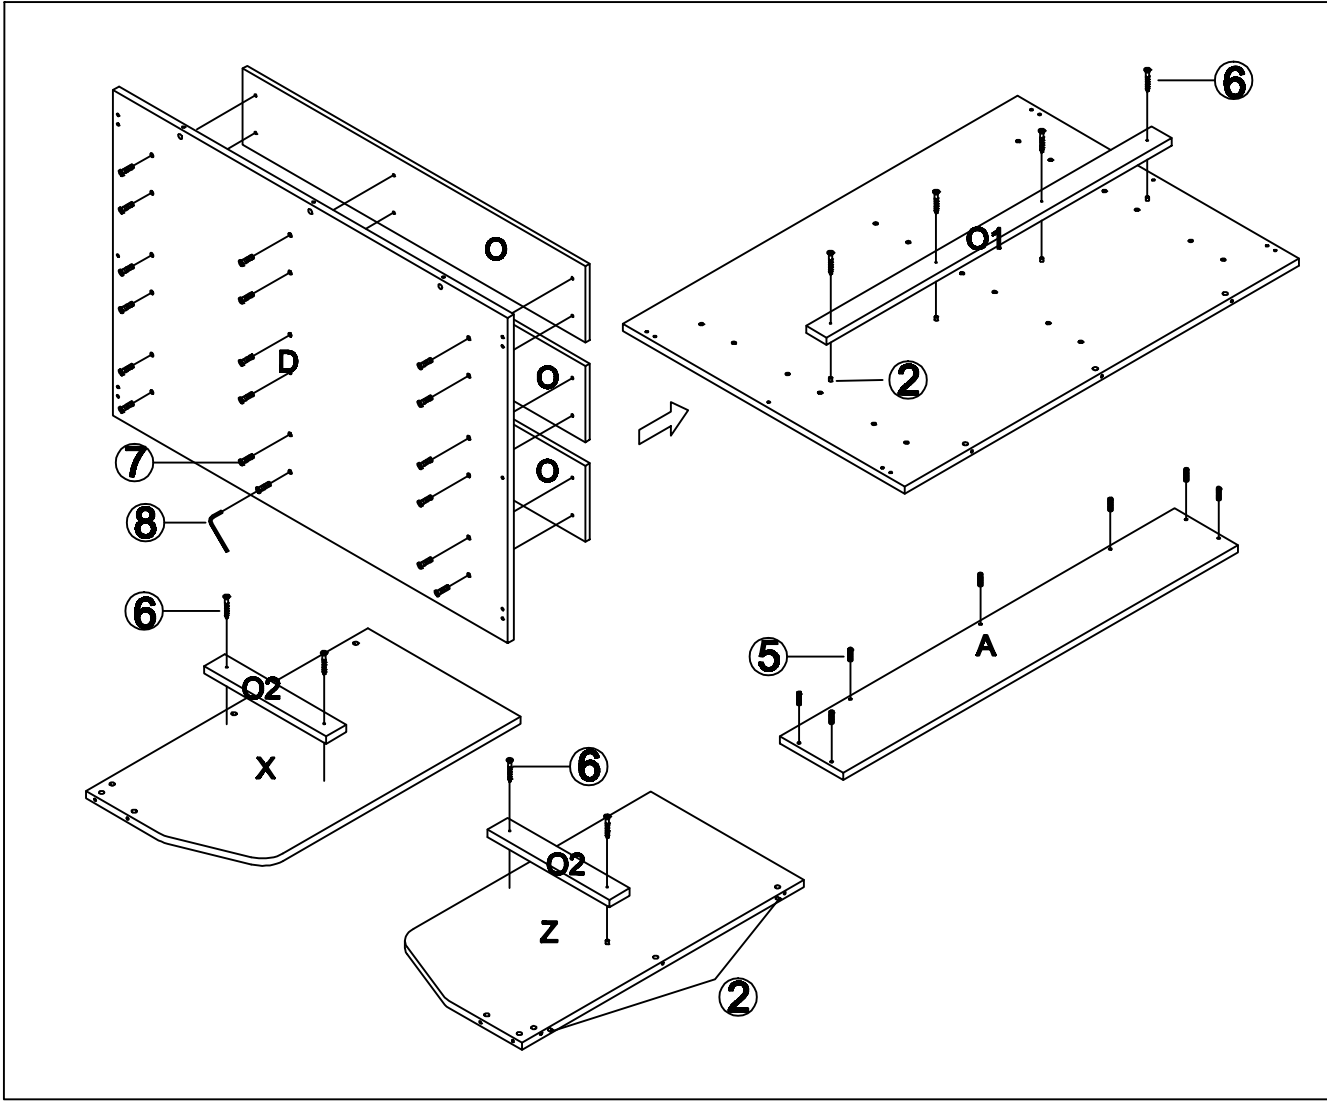

Office FURNITURE Brisbane

ASSEMBLY INSTRUCTIONS
STRATA Reception Desk
1500 x 600
ST-S2156

pin  8x35 ① 13PCS	Dowel  8x30 ② 11PCS	Cam Cover  ③ 31PCS	Aluminum Post  ④ 7PCS	SCREW  6x20 ⑤ 7PCS	SCREW  4x35 ⑥ 8PCS
Decoration post  6x35 ⑦ 18PCS	Spanner  ⑧ 1PCS	Bracket  ⑨ 7PCS	Screw  4x16 ⑩ 28PCS		

1

2

4
1

3

10

Office FURNITURE Brisbane

ASSEMBLY INSTRUCTIONS
STRATA Reception Desk
1500 x 750
ST-S2157

<p>pin 6x35</p>  <p>①</p> <p>13PCS</p>	<p>Dowel 8x30</p>  <p>②</p> <p>11PCS</p>	<p>Cam Cover</p>  <p>③</p> <p>31PCS</p>	<p>Aluminum Post</p>  <p>④</p> <p>7PCS</p>	<p>SCREW 6x20</p>  <p>⑤</p> <p>7PCS</p>	<p>SCREW 4x35</p>  <p>⑥</p> <p>8PCS</p>
<p>Decoration post 6x35</p>  <p>⑦</p> <p>18PCS</p>	<p>Spanner</p>  <p>⑧</p> <p>1PCS</p>	<p>Bracket</p>  <p>⑨</p> <p>7PCS</p>	<p>Screw 4x16</p>  <p>⑩</p> <p>28PCS</p>		

1

2

Office FURNITURE
Brisbane

ASSEMBLY INSTRUCTIONS
STRATA Reception Desk
1800 x 600
ST-S2186

pin  8x35 ① 13PCS	Dowel  8x30 ② 11PCS	Cam Cover  31PCS	Aluminum Post  7PCS	SCREW  6x20 ⑤ 7PCS	SCREW  4x35 ⑥ 8PCS
Decoration post  6x35 ⑦ 18PCS	Spanner  1PCS	Bracket  7PCS	Screw  4x16 ⑩ 28PCS		

1

2

Office FURNITURE
Brisbane

ASSEMBLY INSTRUCTIONS
STRATA Reception Desk
1800 x 750
ST-S2187

<p>pin 6x35</p>  <p>①</p> <p>13PCS</p>	<p>Dowel 8x30</p>  <p>②</p> <p>11PCS</p>	<p>Cam Cover</p>  <p>③</p> <p>31PCS</p>	<p>Aluminum Post</p>  <p>④</p> <p>7PCS</p>	<p>SCREW 6x20</p>  <p>⑤</p> <p>7PCS</p>	<p>SCREW 4x35</p>  <p>⑥</p> <p>8PCS</p>
<p>Decoration post 6x35</p>  <p>⑦</p> <p>18PCS</p>	<p>Spanner</p>  <p>⑧</p> <p>1PCS</p>	<p>Bracket</p>  <p>⑨</p> <p>7PCS</p>	<p>Screw 4x16</p>  <p>⑩</p> <p>28PCS</p>		