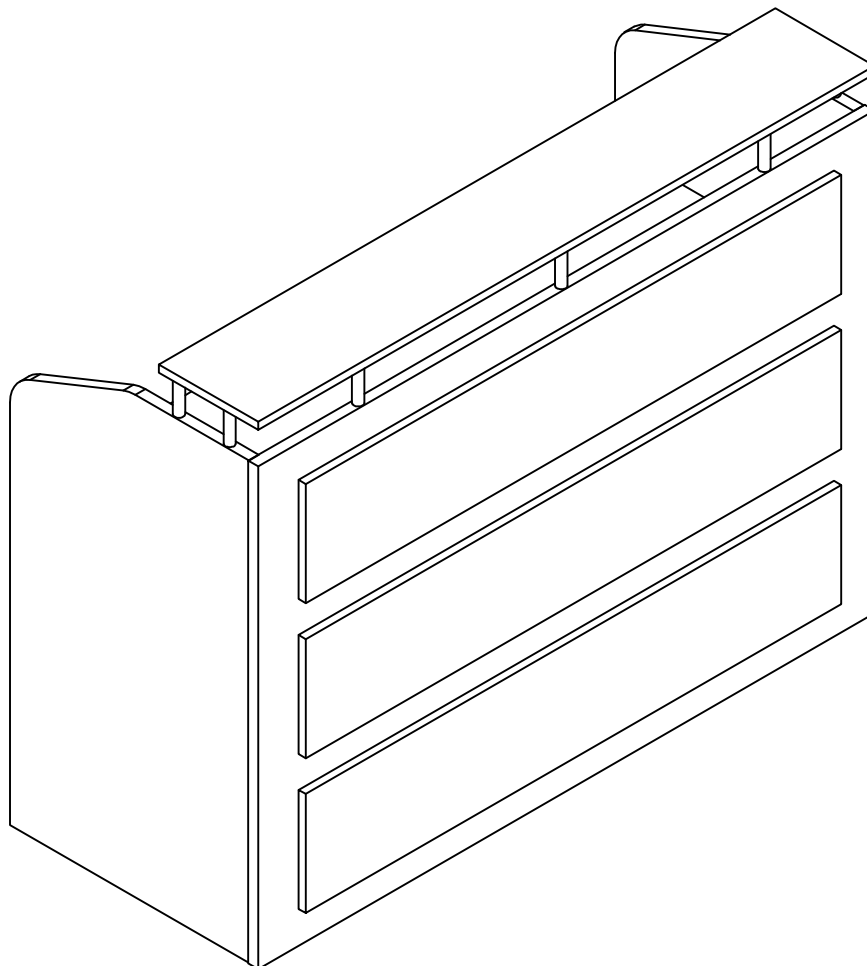

Office FURNITURE Brisbane

ASSEMBLY INSTRUCTIONS
STRATA Reception Desk
1500 x 600
ST-S2156

pin  8x35 ① 13PCS	Dowel  8x30 ② 11PCS	Cam Cover  ③ 31PCS	Aluminum Post  ④ 7PCS	SCREW  6x20 ⑤ 7PCS	SCREW  4x35 ⑥ 8PCS
Decoration post  6x35 ⑦ 18PCS	Spanner  ⑧ 1PCS	Bracket  ⑨ 7PCS	Screw  4x16 ⑩ 28PCS		

1

2

4
1

3

10

Office FURNITURE Brisbane

ASSEMBLY INSTRUCTIONS
STRATA Reception Desk
1500 x 750
ST-S2157

<p>pin 6x35</p>  <p>①</p> <p>13PCS</p>	<p>Dowel 8x30</p>  <p>②</p> <p>11PCS</p>	<p>Cam Cover</p>  <p>③</p> <p>31PCS</p>	<p>Aluminum Post</p>  <p>④</p> <p>7PCS</p>	<p>SCREW 6x20</p>  <p>⑤</p> <p>7PCS</p>	<p>SCREW 4x35</p>  <p>⑥</p> <p>8PCS</p>
<p>Decoration post 6x35</p>  <p>⑦</p> <p>18PCS</p>	<p>Spanner</p>  <p>⑧</p> <p>1PCS</p>	<p>Bracket</p>  <p>⑨</p> <p>7PCS</p>	<p>Screw 4x16</p>  <p>⑩</p> <p>28PCS</p>		

1

2

Office FURNITURE
Brisbane

ASSEMBLY INSTRUCTIONS
STRATA Reception Desk
1800 x 600
ST-S2186

pin  8x35 ① 13PCS	Dowel  8x30 ② 11PCS	Cam Cover  31PCS	Aluminum Post  7PCS	SCREW  6x20 ⑤ 7PCS	SCREW  4x35 ⑥ 8PCS
Decoration post  6x35 ⑦ 18PCS	Spanner  1PCS	Bracket  7PCS	Screw  4x16 ⑩ 28PCS		

1

2

Office FURNITURE
Brisbane

ASSEMBLY INSTRUCTIONS
STRATA Reception Desk
1800 x 750
ST-S2187

<p>pin 6x35</p>  <p>①</p> <p>13PCS</p>	<p>Dowel 8x30</p>  <p>②</p> <p>11PCS</p>	<p>Cam Cover</p>  <p>③</p> <p>31PCS</p>	<p>Aluminum Post</p>  <p>④</p> <p>7PCS</p>	<p>SCREW 6x20</p>  <p>⑤</p> <p>7PCS</p>	<p>SCREW 4x35</p>  <p>⑥</p> <p>8PCS</p>
<p>Decoration post 6x35</p>  <p>⑦</p> <p>18PCS</p>	<p>Spanner</p>  <p>⑧</p> <p>1PCS</p>	<p>Bracket</p>  <p>⑨</p> <p>7PCS</p>	<p>Screw 4x16</p>  <p>⑩</p> <p>28PCS</p>		