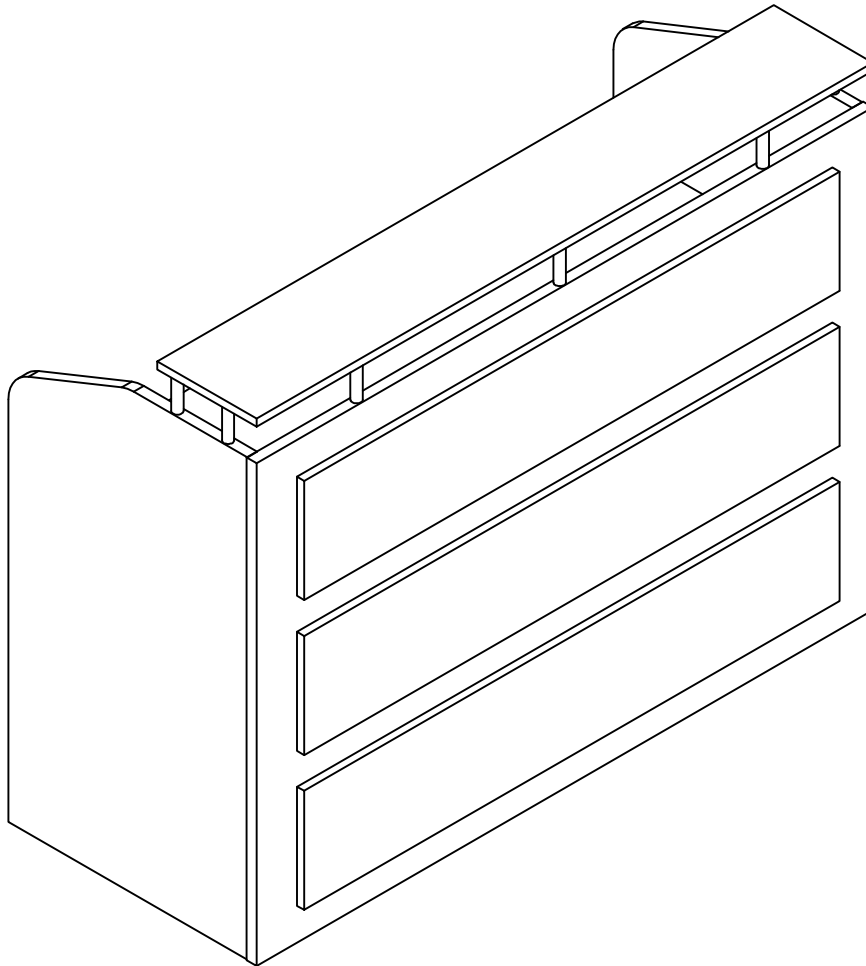

1

2

Office FURNITURE
Brisbane

ASSEMBLY INSTRUCTIONS
STRATA Reception Desk
1800 x 600
ST-S2186

pin  8x35 ① 13PCS	Dowel  8x30 ② 11PCS	Cam Cover  31PCS	Aluminum Post  7PCS	SCREW  6x20 ⑤ 7PCS	SCREW  4x35 ⑥ 8PCS
Decoration post  6x35 ⑦ 18PCS	Spanner  1PCS	Bracket  7PCS	Screw  4x16 ⑩ 28PCS		

1

2

Office FURNITURE
Brisbane

ASSEMBLY INSTRUCTIONS
STRATA Reception Desk
1800 x 750
ST-S2187

<p>pin 6x35</p>  <p>①</p> <p>13PCS</p>	<p>Dowel 8x30</p>  <p>②</p> <p>11PCS</p>	<p>Cam Cover</p>  <p>③</p> <p>31PCS</p>	<p>Aluminum Post</p>  <p>④</p> <p>7PCS</p>	<p>SCREW 6x20</p>  <p>⑤</p> <p>7PCS</p>	<p>SCREW 4x35</p>  <p>⑥</p> <p>8PCS</p>
<p>Decoration post 6x35</p>  <p>⑦</p> <p>18PCS</p>	<p>Spanner</p>  <p>⑧</p> <p>1PCS</p>	<p>Bracket</p>  <p>⑨</p> <p>7PCS</p>	<p>Screw 4x16</p>  <p>⑩</p> <p>28PCS</p>		