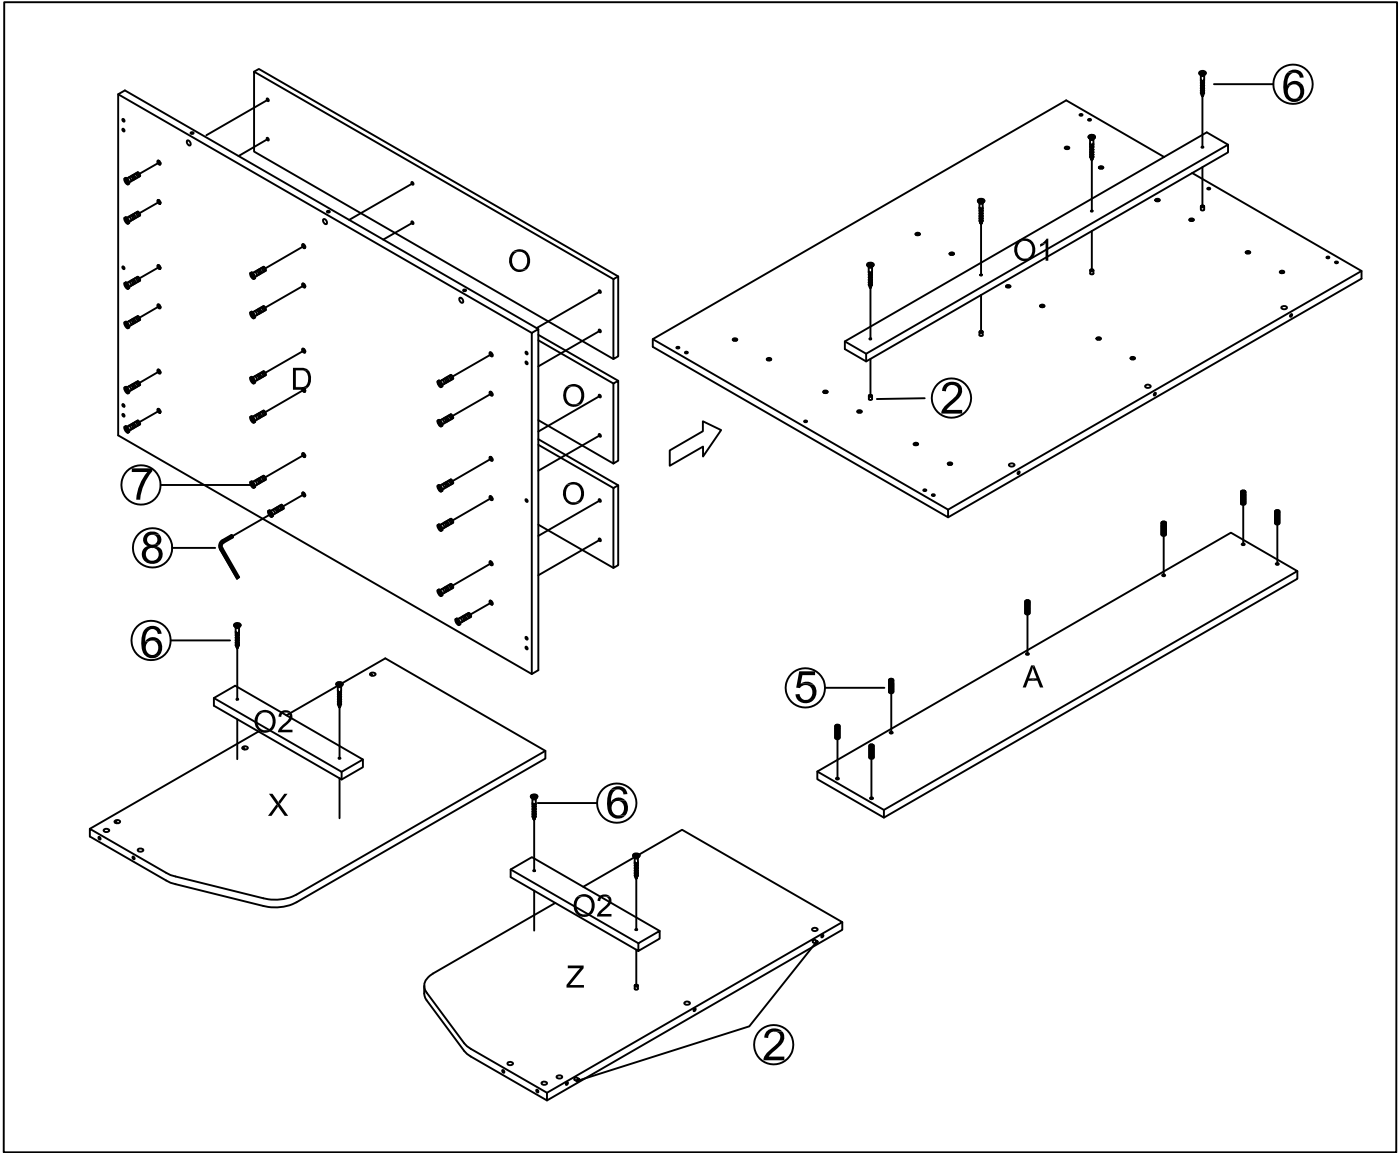

Office FURNITURE Brisbane

ASSEMBLY INSTRUCTIONS
STRATA Reception Desk
1500 x 600
ST-S2156

pin  8x35 ① 13PCS	Dowel  8x30 ② 11PCS	Cam Cover  ③ 31PCS	Aluminum Post  ④ 7PCS	SCREW  6x20 ⑤ 7PCS	SCREW  4x35 ⑥ 8PCS
Decoration post  6x35 ⑦ 18PCS	Spanner  ⑧ 1PCS	Bracket  ⑨ 7PCS	Screw  4x16 ⑩ 28PCS		

1

2

4
1

3

10

Office FURNITURE Brisbane

ASSEMBLY INSTRUCTIONS
STRATA Reception Desk
1500 x 750
ST-S2157

<p>pin 6x35</p>  <p>①</p> <p>13PCS</p>	<p>Dowel 8x30</p>  <p>②</p> <p>11PCS</p>	<p>Cam Cover</p>  <p>③</p> <p>31PCS</p>	<p>Aluminum Post</p>  <p>④</p> <p>7PCS</p>	<p>SCREW 6x20</p>  <p>⑤</p> <p>7PCS</p>	<p>SCREW 4x35</p>  <p>⑥</p> <p>8PCS</p>
<p>Decoration post 6x35</p>  <p>⑦</p> <p>18PCS</p>	<p>Spanner</p>  <p>⑧</p> <p>1PCS</p>	<p>Bracket</p>  <p>⑨</p> <p>7PCS</p>	<p>Screw 4x16</p>  <p>⑩</p> <p>28PCS</p>		

1

2

Office FURNITURE
Brisbane

ASSEMBLY INSTRUCTIONS
STRATA Reception Desk
1800 x 600
ST-S2186

pin  8x35 ① 13PCS	Dowel  8x30 ② 11PCS	Cam Cover  31PCS	Aluminum Post  7PCS	SCREW  6x20 ⑤ 7PCS	SCREW  4x35 ⑥ 8PCS
Decoration post  6x35 ⑦ 18PCS	Spanner  1PCS	Bracket  7PCS	Screw  4x16 ⑩ 28PCS		