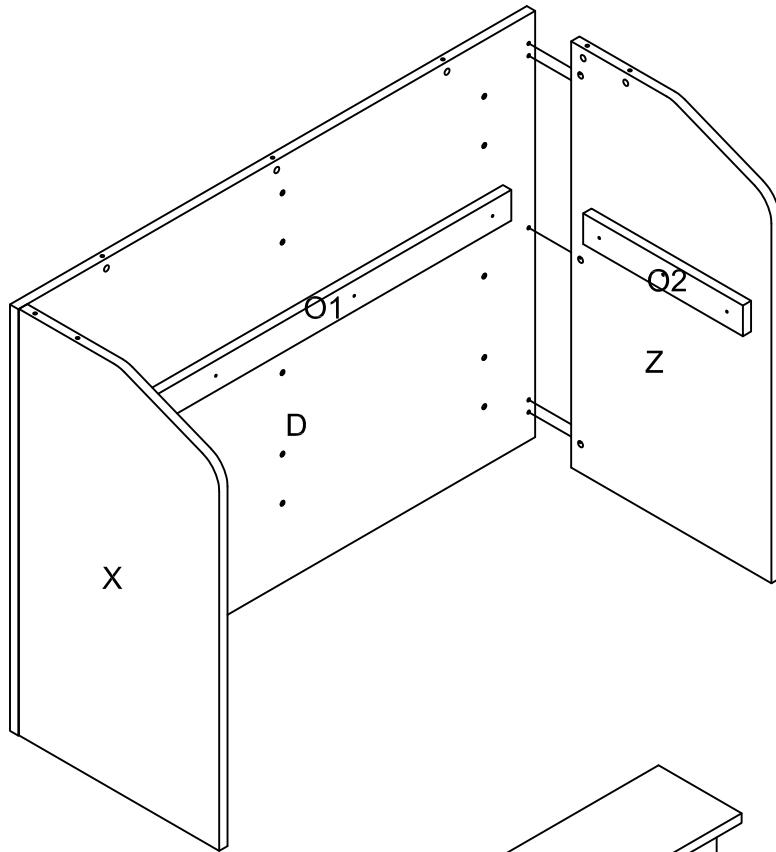

Office FURNITURE Brisbane

ASSEMBLY INSTRUCTIONS
STRATA Reception Desk
1500 x 600
ST-S2156

pin  8x35 ① 13PCS	Dowel  8x30 ② 11PCS	Cam Cover  ③ 31PCS	Aluminum Post  ④ 7PCS	SCREW  6x20 ⑤ 7PCS	SCREW  4x35 ⑥ 8PCS
Decoration post  6x35 ⑦ 18PCS	Spanner  ⑧ 1PCS	Bracket  ⑨ 7PCS	Screw  4x16 ⑩ 28PCS		

1

2

4
1

3

10

Office FURNITURE Brisbane

ASSEMBLY INSTRUCTIONS
STRATA Reception Desk
1500 x 750
ST-S2157

<p>pin 6x35</p>  <p>①</p> <p>13PCS</p>	<p>Dowel 8x30</p>  <p>②</p> <p>11PCS</p>	<p>Cam Cover</p>  <p>③</p> <p>31PCS</p>	<p>Aluminum Post</p>  <p>④</p> <p>7PCS</p>	<p>SCREW 6x20</p>  <p>⑤</p> <p>7PCS</p>	<p>SCREW 4x35</p>  <p>⑥</p> <p>8PCS</p>
<p>Decoration post 6x35</p>  <p>⑦</p> <p>18PCS</p>	<p>Spanner</p>  <p>⑧</p> <p>1PCS</p>	<p>Bracket</p>  <p>⑨</p> <p>7PCS</p>	<p>Screw 4x16</p>  <p>⑩</p> <p>28PCS</p>		

1

2

Office FURNITURE
Brisbane

ASSEMBLY INSTRUCTIONS
STRATA Reception Desk
1800 x 600
ST-S2186

pin  8x35 ① 13PCS	Dowel  8x30 ② 11PCS	Cam Cover  31PCS	Aluminum Post  7PCS	SCREW  6x20 ⑤ 7PCS	SCREW  4x35 ⑥ 8PCS
Decoration post  6x35 ⑦ 18PCS	Spanner  1PCS	Bracket  7PCS	Screw  4x16 ⑩ 28PCS		

1

2

Office FURNITURE
Brisbane

ASSEMBLY INSTRUCTIONS
STRATA Reception Desk
1800 x 750
ST-S2187

<p>pin 6x35</p>  <p>①</p> <p>13PCS</p>	<p>Dowel 8x30</p>  <p>②</p> <p>11PCS</p>	<p>Cam Cover</p>  <p>③</p> <p>31PCS</p>	<p>Aluminum Post</p>  <p>④</p> <p>7PCS</p>	<p>SCREW 6x20</p>  <p>⑤</p> <p>7PCS</p>	<p>SCREW 4x35</p>  <p>⑥</p> <p>8PCS</p>
<p>Decoration post 6x35</p>  <p>⑦</p> <p>18PCS</p>	<p>Spanner</p>  <p>⑧</p> <p>1PCS</p>	<p>Bracket</p>  <p>⑨</p> <p>7PCS</p>	<p>Screw 4x16</p>  <p>⑩</p> <p>28PCS</p>		