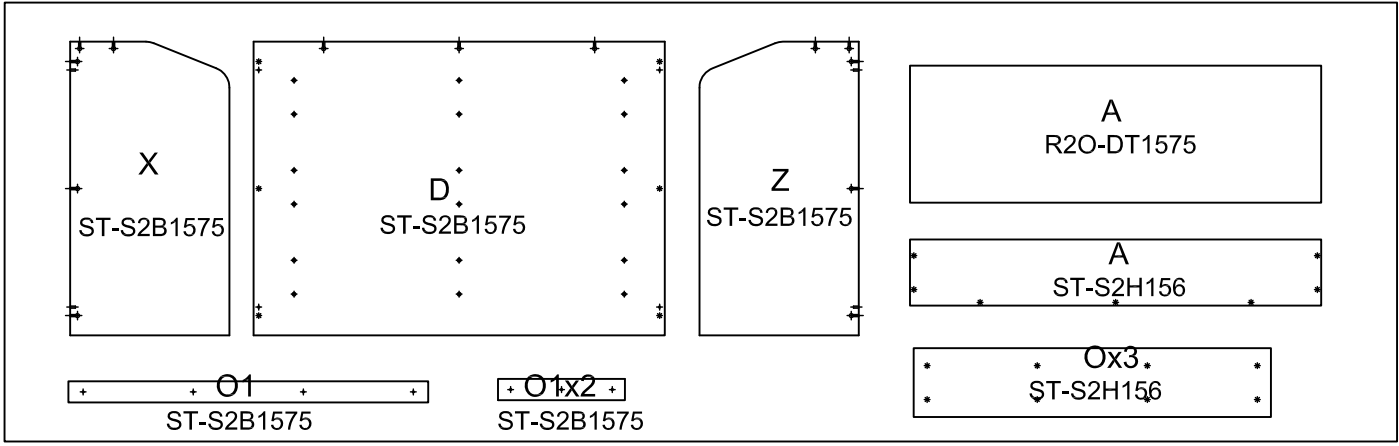

Office FURNITURE Brisbane

ASSEMBLY INSTRUCTIONS
STRATA Reception Desk
1500 x 600
ST-S2156

pin  8x35 ① 13PCS	Dowel  8x30 ② 11PCS	Cam Cover  ③ 31PCS	Aluminum Post  ④ 7PCS	SCREW  6x20 ⑤ 7PCS	SCREW  4x35 ⑥ 8PCS
Decoration post  6x35 ⑦ 18PCS	Spanner  ⑧ 1PCS	Bracket  ⑨ 7PCS	Screw  4x16 ⑩ 28PCS		

1

2

4
1

3

10

Office FURNITURE Brisbane

ASSEMBLY INSTRUCTIONS
STRATA Reception Desk
1500 x 750
ST-S2157

<p>pin 6x35</p>  <p>①</p> <p>13PCS</p>	<p>Dowel 8x30</p>  <p>②</p> <p>11PCS</p>	<p>Cam Cover</p>  <p>③</p> <p>31PCS</p>	<p>Aluminum Post</p>  <p>④</p> <p>7PCS</p>	<p>SCREW 6x20</p>  <p>⑤</p> <p>7PCS</p>	<p>SCREW 4x35</p>  <p>⑥</p> <p>8PCS</p>
<p>Decoration post 6x35</p>  <p>⑦</p> <p>18PCS</p>	<p>Spanner</p>  <p>⑧</p> <p>1PCS</p>	<p>Bracket</p>  <p>⑨</p> <p>7PCS</p>	<p>Screw 4x16</p>  <p>⑩</p> <p>28PCS</p>		

1

2

Office FURNITURE
Brisbane

ASSEMBLY INSTRUCTIONS
STRATA Reception Desk
1800 x 600
ST-S2186

pin  8x35 ① 13PCS	Dowel  8x30 ② 11PCS	Cam Cover  31PCS	Aluminum Post  7PCS	SCREW  6x20 ⑤ 7PCS	SCREW  4x35 ⑥ 8PCS
Decoration post  6x35 ⑦ 18PCS	Spanner  1PCS	Bracket  7PCS	Screw  4x16 ⑩ 28PCS		