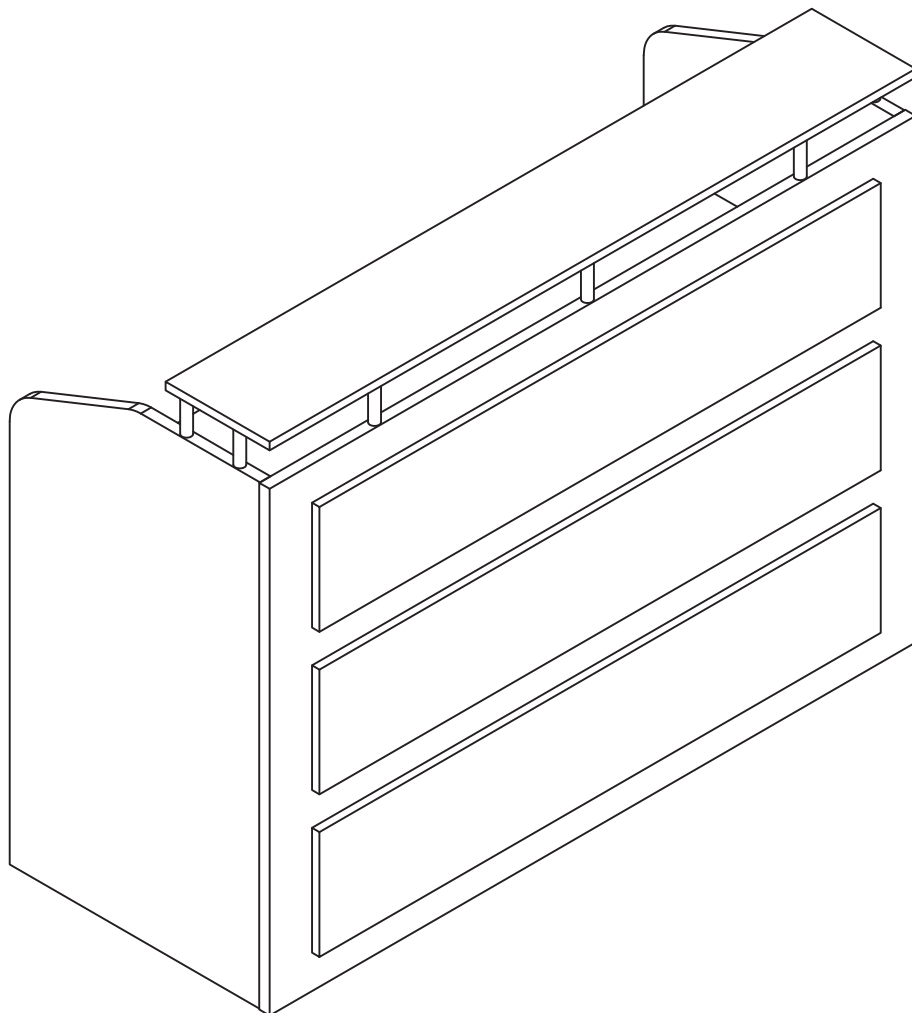

Office FURNITURE Brisbane

ASSEMBLY INSTRUCTIONS
STRATA Reception Desk
1500 x 600
ST-S2156

pin  8x35 ① 13PCS	Dowel  8x30 ② 11PCS	Cam Cover  ③ 31PCS	Aluminum Post  ④ 7PCS	SCREW  6x20 ⑤ 7PCS	SCREW  4x35 ⑥ 8PCS
Decoration post  6x35 ⑦ 18PCS	Spanner  ⑧ 1PCS	Bracket  ⑨ 7PCS	Screw  4x16 ⑩ 28PCS		

1

2

4
1

3

10

Office FURNITURE Brisbane

ASSEMBLY INSTRUCTIONS
STRATA Reception Desk
1500 x 750
ST-S2157

<p>pin 6x35</p>  <p>①</p> <p>13PCS</p>	<p>Dowel 8x30</p>  <p>②</p> <p>11PCS</p>	<p>Cam Cover</p>  <p>③</p> <p>31PCS</p>	<p>Aluminum Post</p>  <p>④</p> <p>7PCS</p>	<p>SCREW 6x20</p>  <p>⑤</p> <p>7PCS</p>	<p>SCREW 4x35</p>  <p>⑥</p> <p>8PCS</p>
<p>Decoration post 6x35</p>  <p>⑦</p> <p>18PCS</p>	<p>Spanner</p>  <p>⑧</p> <p>1PCS</p>	<p>Bracket</p>  <p>⑨</p> <p>7PCS</p>	<p>Screw 4x16</p>  <p>⑩</p> <p>28PCS</p>		

1

2

Office FURNITURE
Brisbane

ASSEMBLY INSTRUCTIONS
STRATA Reception Desk
1800 x 600
ST-S2186

pin  8x35 ① 13PCS	Dowel  8x30 ② 11PCS	Cam Cover  31PCS	Aluminum Post  7PCS	SCREW  6x20 ⑤ 7PCS	SCREW  4x35 ⑥ 8PCS
Decoration post  6x35 ⑦ 18PCS	Spanner  1PCS	Bracket  7PCS	Screw  4x16 ⑩ 28PCS		