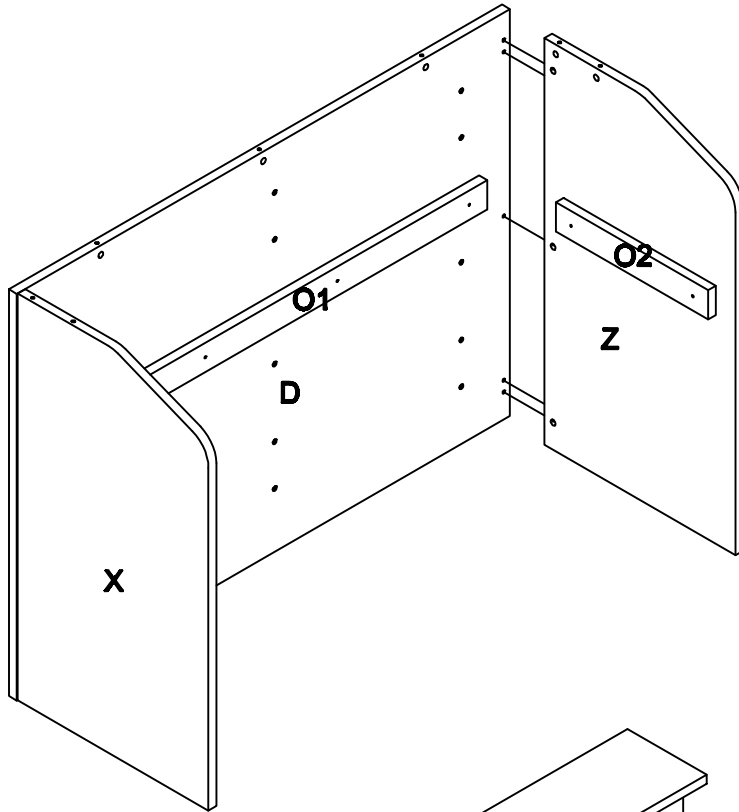

1

2

Office FURNITURE
Brisbane

ASSEMBLY INSTRUCTIONS
STRATA Reception Desk
1800 x 600
ST-S2186

pin  8x35 ① 13PCS	Dowel  8x30 ② 11PCS	Cam Cover  31PCS	Aluminum Post  7PCS	SCREW  6x20 ⑤ 7PCS	SCREW  4x35 ⑥ 8PCS
Decoration post  6x35 ⑦ 18PCS	Spanner  1PCS	Bracket  7PCS	Screw  4x16 ⑩ 28PCS		

1

2

Office FURNITURE
Brisbane

ASSEMBLY INSTRUCTIONS
STRATA Reception Desk
1800 x 750
ST-S2187

<p>pin 6x35</p>  <p>①</p> <p>13PCS</p>	<p>Dowel 8x30</p>  <p>②</p> <p>11PCS</p>	<p>Cam Cover</p>  <p>③</p> <p>31PCS</p>	<p>Aluminum Post</p>  <p>④</p> <p>7PCS</p>	<p>SCREW 6x20</p>  <p>⑤</p> <p>7PCS</p>	<p>SCREW 4x35</p>  <p>⑥</p> <p>8PCS</p>
<p>Decoration post 6x35</p>  <p>⑦</p> <p>18PCS</p>	<p>Spanner</p>  <p>⑧</p> <p>1PCS</p>	<p>Bracket</p>  <p>⑨</p> <p>7PCS</p>	<p>Screw 4x16</p>  <p>⑩</p> <p>28PCS</p>		