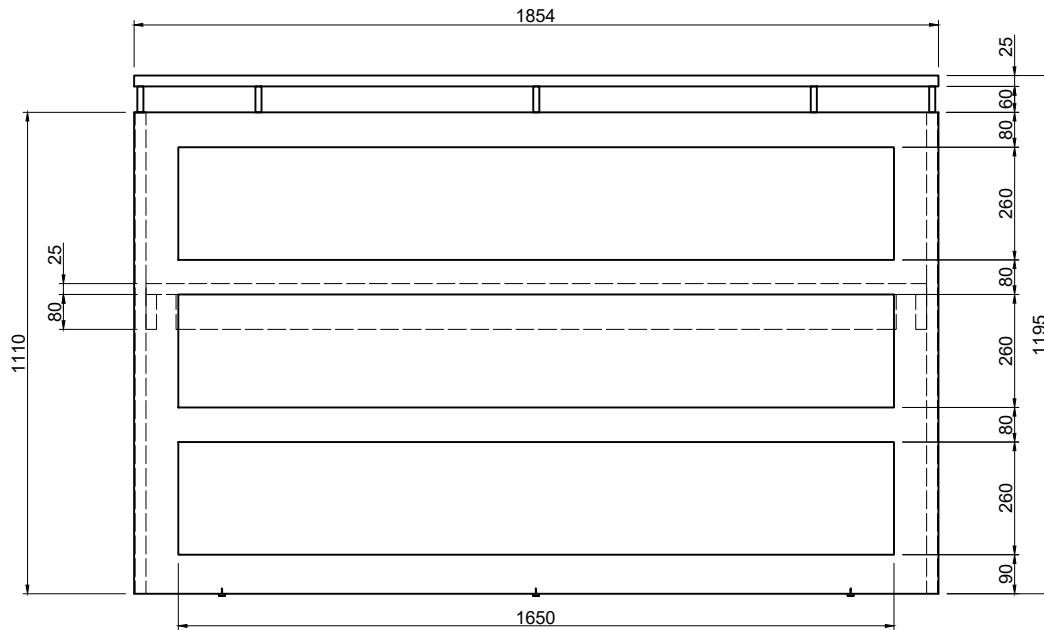

ISOMETRIC VIEW

SIDE VIEW

TOP VIEW

FRONT VIEW

Office FURNITURE  
Brisbane

PRODUCT CODE:

ST-S21875

REMARKS:

S2H1875 + S2B1875

ASSEMBLED SIZE:

1854L x 795D x 1195H

Office FURNITURE  
Brisbane