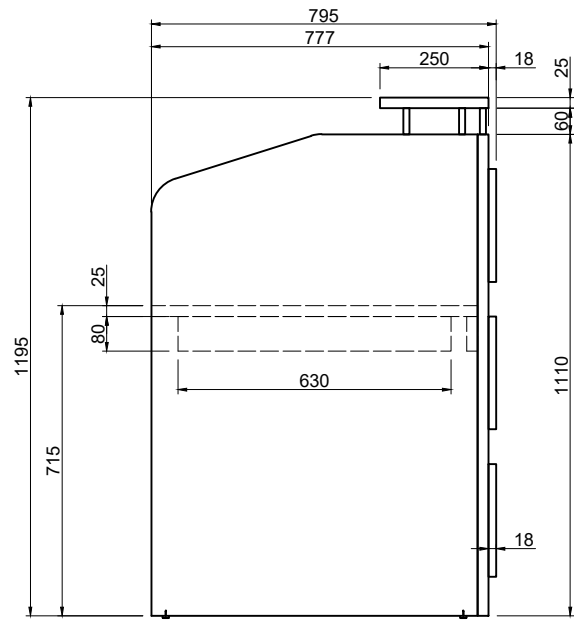

ISOMETRIC VIEW

SIDE VIEW

TOP VIEW

FRONT VIEW

Office FURNITURE  
Brisbane

PRODUCT CODE:

ST-S21875

REMARKS:

S2H1875 + S2B1875

ASSEMBLED SIZE:

1854L x 795D x 1195H

Office FURNITURE  
Brisbane