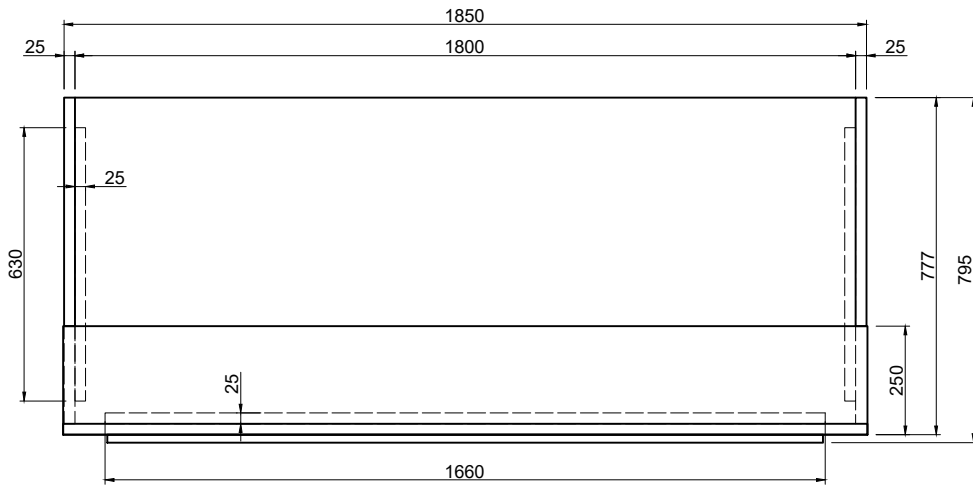

ISOMETRIC VIEW

SIDE VIEW

TOP VIEW

FRONT VIEW

Office FURNITURE  
Brisbane

PRODUCT CODE:

ST-S21875

REMARKS:

S2H1875 + S2B1875

ASSEMBLED SIZE:

1854L x 795D x 1195H

Office FURNITURE  
Brisbane