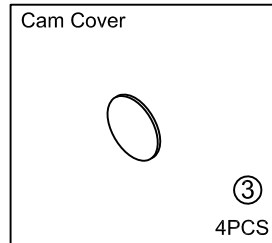

Office Furniture
Brisbane

ASSEMBLY INSTRUCTIONS

Express P-Shaped Desk

R20-DTPB & R20-DTP21

1

2

3