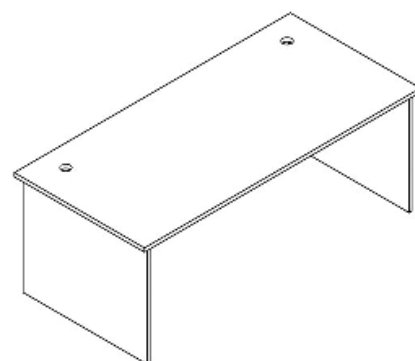

OFFICE DESKING

Express Straight Desk

R2O-DK126 / R2O-DK156 / R2O-DK127 / R2O-DK157 / R2O-DK187 / R2O-DK189 / R2O-DK217

FEATURES

- 2x 60mm Silver Cable Holes
- 40mm side over hang on gables
- 20mm front/back overhang on gables
- Modesty Panel

Express Straight Desk

R2O-DK126 1200L x 600D x 730H

*Only available with White or Beech Tops

2 Cartons: 31KG

1x R2O-DB126 - Base - 1185L x 765W x 50H / 17KG / 0.045m³

1x R2O-DT126 - Top - 1265L x 665W x 45H / 14KG / 0.038m³

R2O-DK156 1500L x 600D x 730H

*Only available with White or Beech Tops

2 Cartons: 38KG

1x R2O-DB156 Base - 1465L x 625W x 55H / 20KG / 0.05m³

1x R2O-DT156 Top - 1565L x 665W x 45H / 18KG / 0.047m³

R2O-DK127 1200L x 750D x 730H