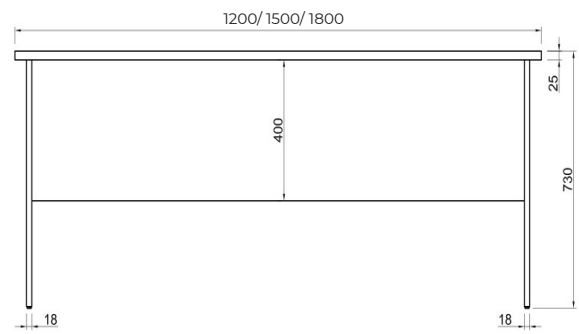

# Express Straight Desk

*Office Range*

R2O-DK127 / R2O-DK157 / R2O-DK187

FRONT VIEW

TOP VIEW

SIDE VIEW