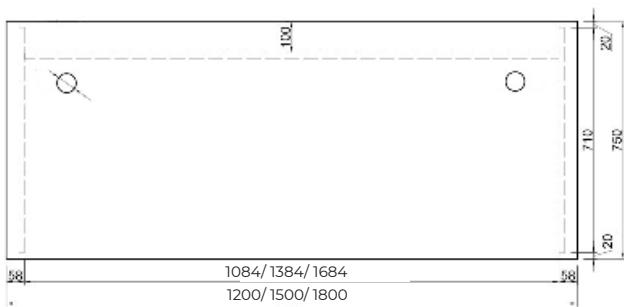

# Express Straight Desk

*Office Range*

R2O-DK127 / R2O-DK157 / R2O-DK187

FRONT VIEW

TOP VIEW

SIDE VIEW