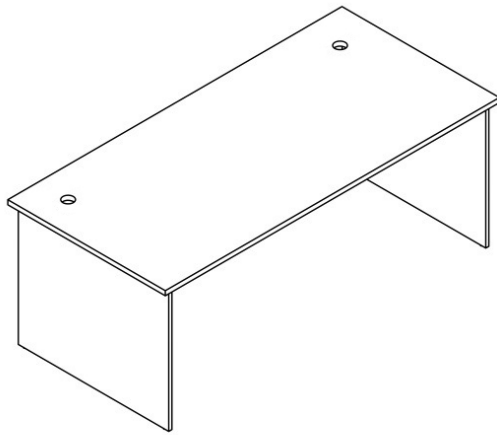

# Express Straight Desk

*Office Range*

R2O-DK127 / R2O-DK157 / R2O-DK187

FRONT VIEW

TOP VIEW

SIDE VIEW