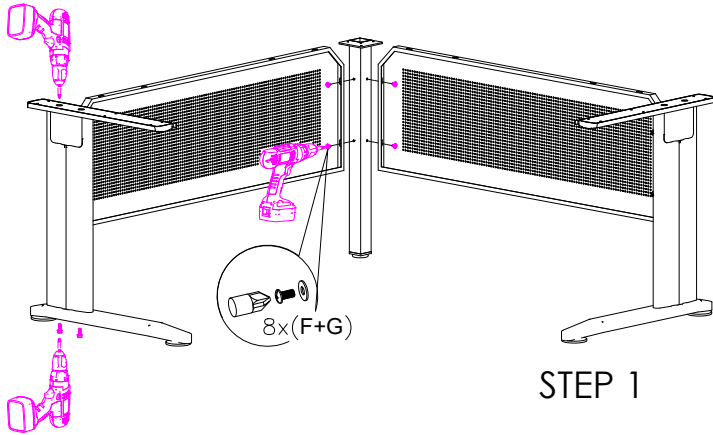

Office FURNITURE
Brisbane

ASSEMBLY INSTRUCTIONS
cSpace Workstation
with Modesty
CS-WS

A		x1	B		x2	C		x2
D		x1	E		x12	F		x8
G		x8	H		x12			

CAUTION:
HEAVY

2 PERSON HEAVY
ASSEMBLY

Office FURNITURE
Brisbane

PRODUCT CODE:
CS-WS157
ASSEMBLY INSTRUCTION
ASSEMBLED SIZE:
1500L x 1500D x 725H