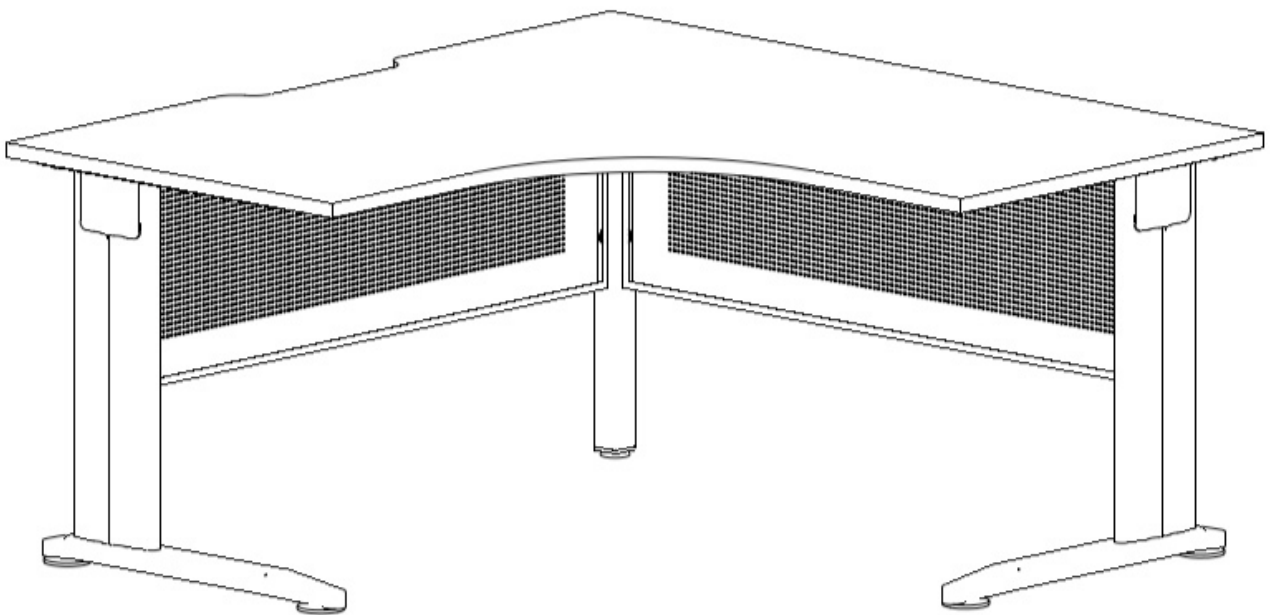

Office FURNITURE
Brisbane

ASSEMBLY INSTRUCTIONS
cSpace Workstation
with Modesty
CS-WS

A		x1	B		x2	C		x2
D		x1	E		x12	F		x8
G		x8	H		x12			

CAUTION:
HEAVY

2 PERSON HEAVY
ASSEMBLY

Office FURNITURE
Brisbane

PRODUCT CODE:
CS-WS157
ASSEMBLY INSTRUCTION
ASSEMBLED SIZE:
1500L x 1500D x 725H

REMARKS:
CS-L750 + CS-CLM + CS-MOD15
Office FURNITURE
Brisbane