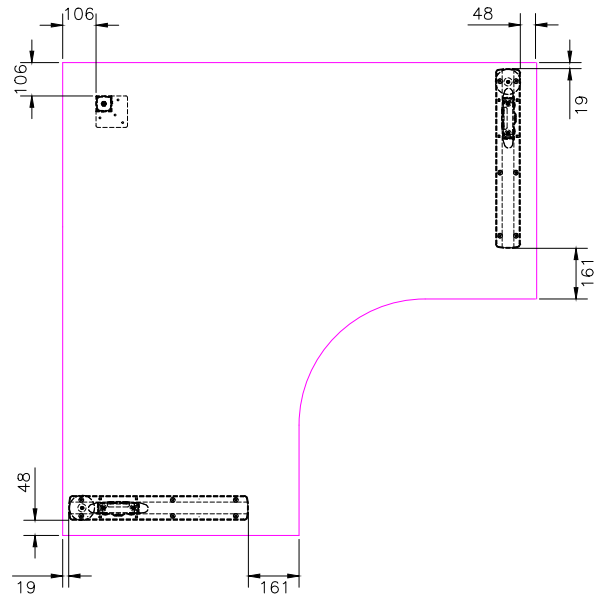

Office FURNITURE
Brisbane

ASSEMBLY INSTRUCTIONS
cSpace Workstation
with Modesty
CS-WS

A		x1	B		x2	C		x2
D		x1	E		x12	F		x8
G		x8	H		x12			

CAUTION:
HEAVY

2 PERSON HEAVY
ASSEMBLY

Office FURNITURE
Brisbane

PRODUCT CODE:
CS-WS157
ASSEMBLY INSTRUCTION
ASSEMBLED SIZE:
1500L x 1500D x 725H