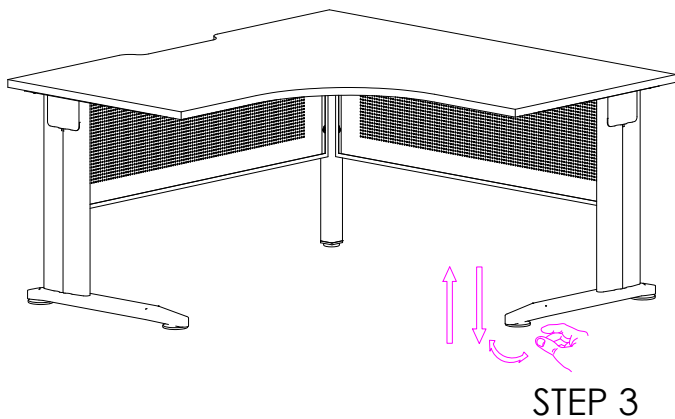

Office FURNITURE
Brisbane

ASSEMBLY INSTRUCTIONS
cSpace Workstation
with Modesty
CS-WS

A		x1	B		x2	C		x2
D		x1	E		x12	F		x8
G		x8	H		x12			

CAUTION:
HEAVY

2 PERSON HEAVY
ASSEMBLY

Office FURNITURE
Brisbane

PRODUCT CODE:
CS-WS157
ASSEMBLY INSTRUCTION
ASSEMBLED SIZE:
1500L x 1500D x 725H