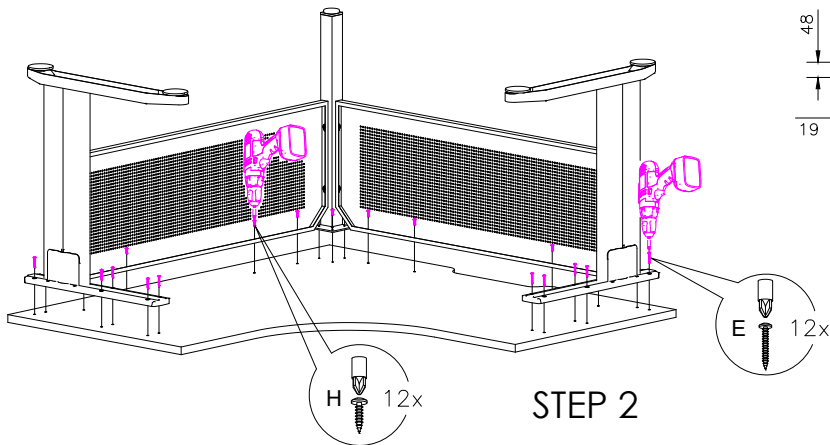

Office FURNITURE
Brisbane

ASSEMBLY INSTRUCTIONS
cSpace Workstation
with Modesty
CS-WS

A		x1	B		x2	C		x2
D		x1	E		x12	F		x8
G		x8	H		x12			

CAUTION:
HEAVY

2 PERSON HEAVY
ASSEMBLY

Office FURNITURE
Brisbane

PRODUCT CODE:
CS-WS157
ASSEMBLY INSTRUCTION
ASSEMBLED SIZE:
1500L x 1500D x 725H