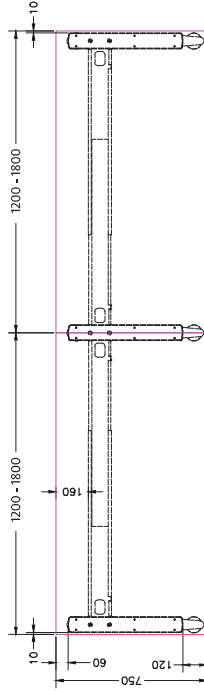

ISOMETRIC VIEW

TOP VIEW