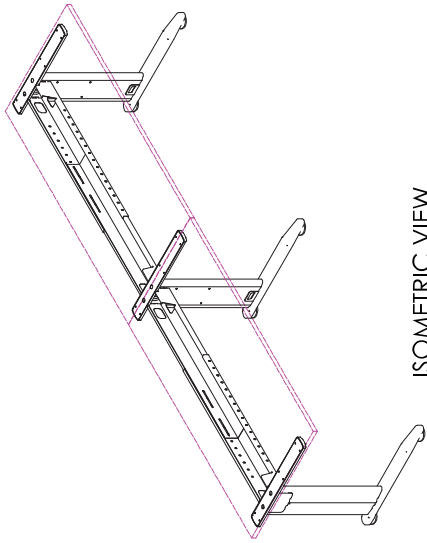

ISOMETRIC VIEW