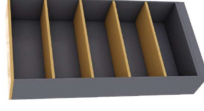

*Not available in Bed

HYPE PET SCREEN PANEL

Size	Code
1190L X 320H	HYPE-1500
1490L X 320H	HYPE-1800

OFFICE STORAGE

Keep your workspace tidy and organised with our wide range of office storage.

BOOKCASE

Size	Code
900H x 900W x 330D	R2O-BC9
1200H x 900W x 330D	R2O-BC12
1800H x 900W x 330D	R2O-BC18