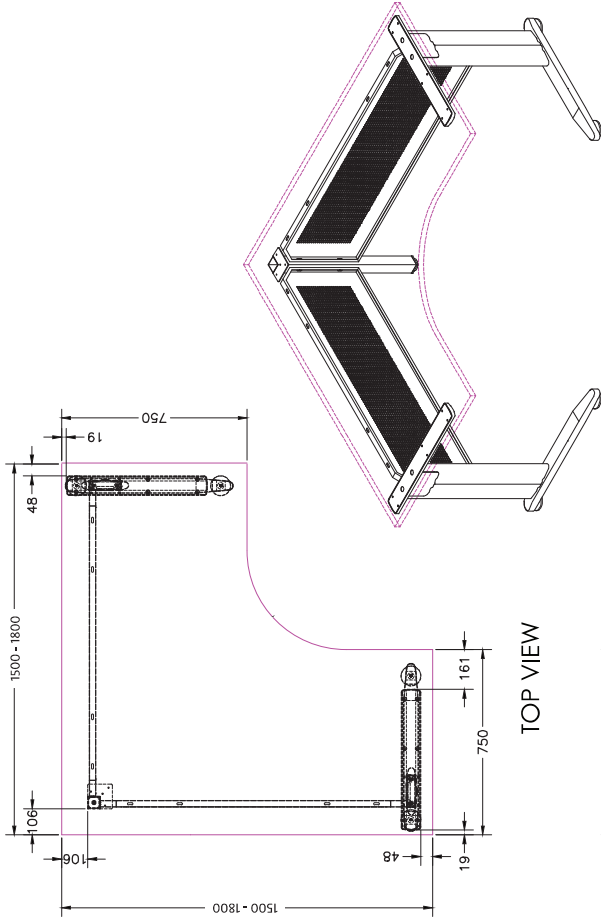

CSPACE 8 Person Double Intime Pod
Chair similar to the BRAVI High Back Chair

ISOMETRIC VIEW

TOP VIEW

FRONT VIEW

SIDE VIEW

C-SPACE LEG

Size	Code
570W x 700H	CS-L750

ADJUSTABLE CABLE MANAGEMENT BEAM

Size	Code
1200 - 1800	CS-BD28

TOP VIEW

FRONT VIEW

ISOMETRIC VIEW

C-SPACE LEG

Size	Code
570W X 700H	CS-L750

WORKSTATION CORNER LEG

Size	Code
700H	CS-CLM