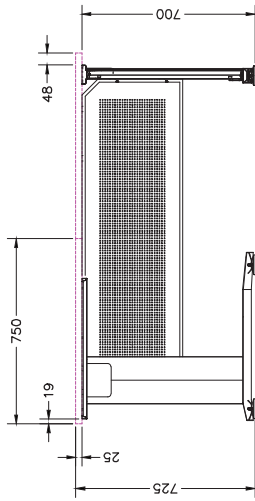

CSPACE 8 Person Double Intime Pod
Chair similar to the BRAVI High Back Chair

ISOMETRIC VIEW

TOP VIEW

FRONT VIEW

SIDE VIEW

C-SPACE LEG

Size	Code
570W x 700H	CS-L750

ADJUSTABLE CABLE MANAGEMENT BEAM

Size	Code
1200 - 1800	CS-BD28

TOP VIEW

FRONT VIEW

ISOMETRIC VIEW

C-SPACE LEG

Size	Code
570W X 700H	CS-L750

WORKSTATION CORNER LEG

Size	Code
700H	CS-CLM

GLASS DESK MOUNT SCREEN

Size	Code
750L x 520H*	S23-GE752
750L x 520H	SL-GE752
1200L x 520H	SL-CE1752
1500L x 520H	SL-CE1752
1800L x 520H	SL-CE1752

*Not available in Bed

FABRIC DESK MOUNT SCREEN

Size	Code
600L x 520H*	S23-FA652
750L x 520H	S23-FA752
1200L x 520H	S23-FA1252
1500L x 520H	S23-FA1552
1800L x 520H	S23-FA1852