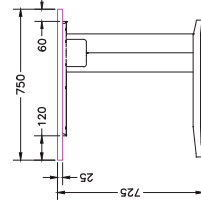

TOP VIEW

SIDE VIEW

Size	Code
570W x 700H	CS-L750

ADJUSTABLE CABLE MANAGEMENT BEAM

Size	Code
1200 - 1800	CS-BD28