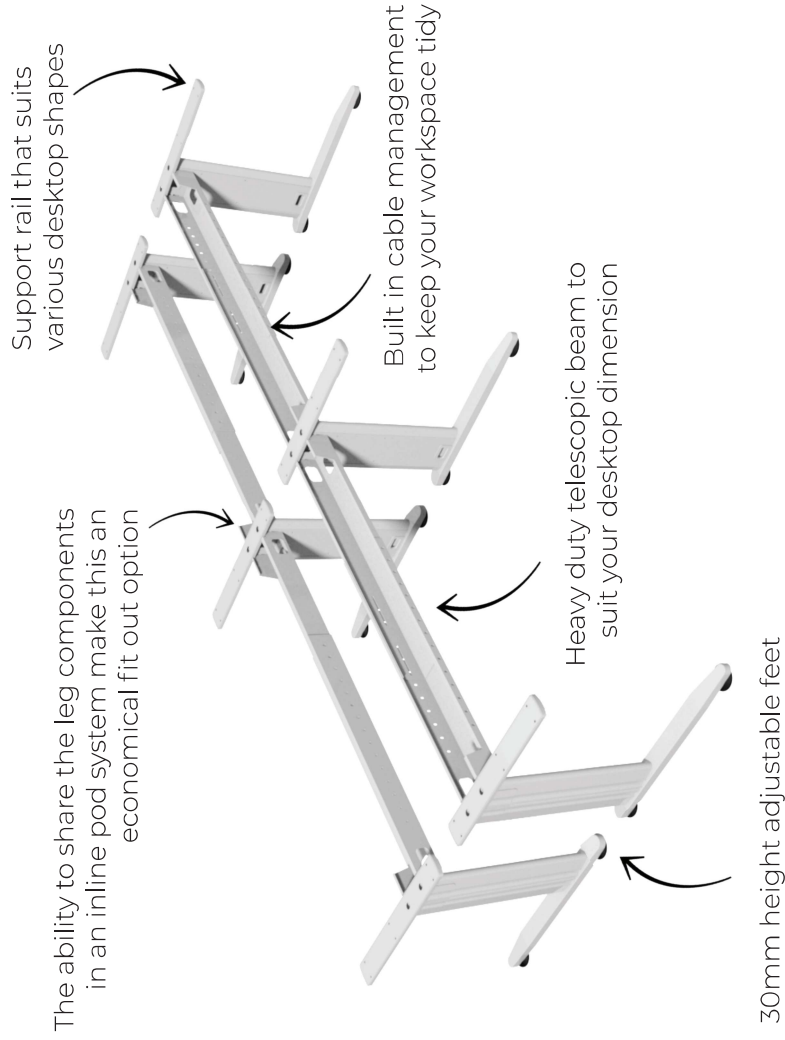

C-SPACE DESKING

TRADITIONAL AND STYLISH

C-SPACE DESKING

The C-SPACE frames create a traditional yet stylish aesthetic that is suited to any workspace. Sit alone or pair with 2 or more in an inline pod system. The C-SPACE frame has many hidden features like the built in cable management and the shared leg in the inline pod system, making it the perfect economical fit out option.

Features

- Available in 3 different top designs
 - Corner Top with Cable Scallop
 - Corner Top with Cable Holes
 - Curved Radius Corner Top with Cable Holes
- Heavy duty telescopic beam with stabilising fixings
- Frames available in Black PC or White PC
- Shared legs in the inline desking system
- Height adjustable feet
- Built in cable management
- 10 Year Warranty

C-SPACE SINGLE INLINE DESKING

C-SPACE DOUBLE INLINE DESKING

1 PERSON SINGLE SIDED

Size	Scalloped
1200 x 750	CS-INS32-1
1500 x 750	CS-INS157-1
1800 x 750	CS-INS182-1

2 PERSON SINGLE SIDED

Size	Scalloped
1200 x 750	CS-INS32-2
1500 x 750	CS-INS157-2
1800 x 750	CS-INS182-2