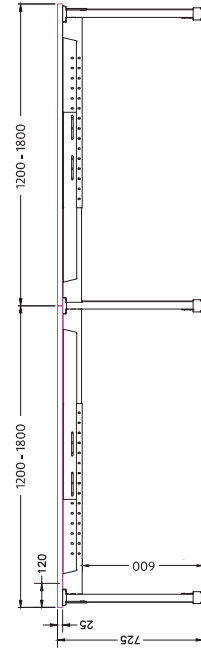

FRONT VIEW

Size	Code
570W x 700H	CS-L750