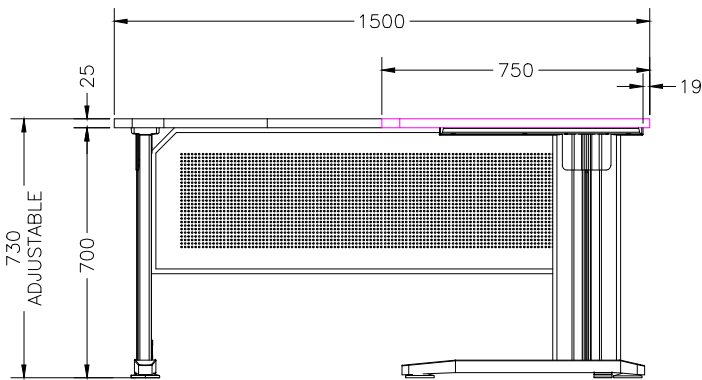

ISOMETRIC

TOP VIEW

SIDE VIEW

FRONT VIEW

**Office FURNITURE**  
Brisbane

PRODUCT CODE:  
CS-WS157ECT

ASSEMBLED SIZE:  
1500L x 1500D x 730H

REMARKS:  
CS-L750 + CS-MOD15 + R20-ECT15157

**Office FURNITURE**  
Brisbane

PLAN

ISOMETRIC

rev0	-
------	---

**Office FURNITURE**  
Brisbane

PRODUCT CODE: R20-ECT151575
ASSEMBLY SIZE: 1800 / 400 x 1800 / 750 x 25

REMARKS: rev0	06/08/2020
Office FURNITURE Brisbane	

PLAN

ISOMETRIC

rev1	CHANGED SIZE
------	--------------

**Office FURNITURE**  
Brisbane

PRODUCT CODE: R20-ECT181875
ASSEMBLY SIZE: 1800 / 700 x 1800 / 750 x 25

REMARKS: rev1	06/08/2020
Office FURNITURE Brsibane	