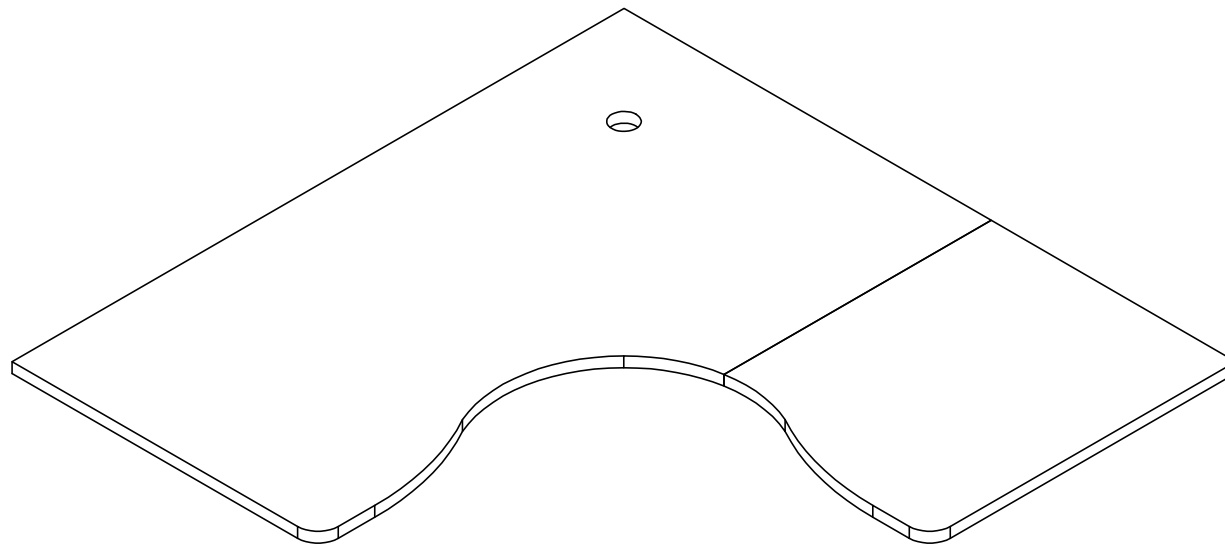

ISOMETRIC

TOP VIEW

SIDE VIEW

FRONT VIEW

**Office FURNITURE**  
Brisbane

PRODUCT CODE:  
CS-WS157ECT

ASSEMBLED SIZE:  
1500L x 1500D x 730H

REMARKS:  
CS-L750 + CS-MOD15 + R20-ECT15157

**Office FURNITURE**  
Brisbane

PLAN

ISOMETRIC

rev0	-
------	---

**Office FURNITURE**  
Brisbane

PRODUCT CODE: R20-ECT151575
ASSEMBLY SIZE: 1800 / 400 x 1800 / 750 x 25

REMARKS: rev0	06/08/2020
Office FURNITURE Brisbane	

PLAN

ISOMETRIC

rev1	CHANGED SIZE
------	--------------

**Office FURNITURE**  
Brisbane

PRODUCT CODE: R20-ECT181875
ASSEMBLY SIZE: 1800 / 700 x 1800 / 750 x 25

REMARKS: rev1	06/08/2020
Office FURNITURE Brsibane	