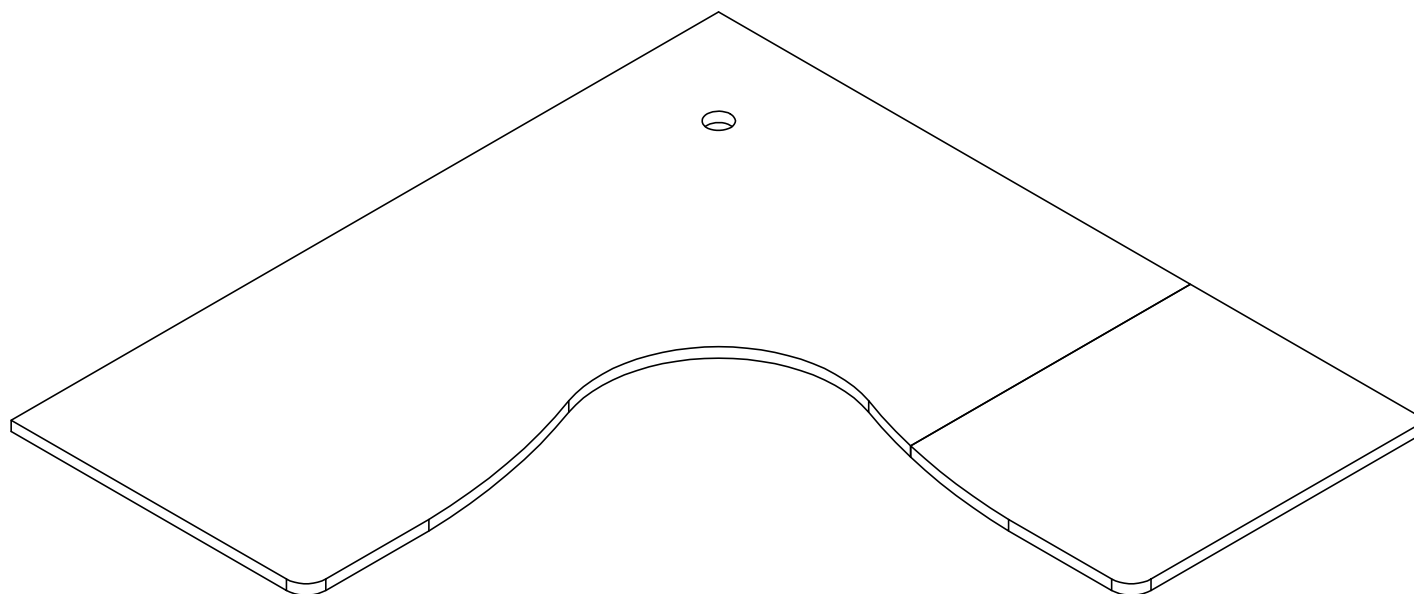

ISOMETRIC

TOP VIEW

SIDE VIEW

FRONT VIEW

**Office FURNITURE**  
Brisbane

PRODUCT CODE:  
CS-WS157ECT

ASSEMBLED SIZE:  
1500L x 1500D x 730H

REMARKS:  
CS-L750 + CS-MOD15 + R20-ECT15157

**Office FURNITURE**  
Brisbane

PLAN

ISOMETRIC

rev0	-
------	---

**Office FURNITURE**  
Brisbane

PRODUCT CODE: R20-ECT151575
ASSEMBLY SIZE: 1800 / 400 x 1800 / 750 x 25

REMARKS: rev0	06/08/2020
Office FURNITURE Brisbane	

PLAN

ISOMETRIC

rev1	CHANGED SIZE
------	--------------

**Office FURNITURE**  
Brisbane

PRODUCT CODE: R20-ECT181875
ASSEMBLY SIZE: 1800 / 700 x 1800 / 750 x 25

REMARKS: rev1	06/08/2020
Office FURNITURE Brsibane	