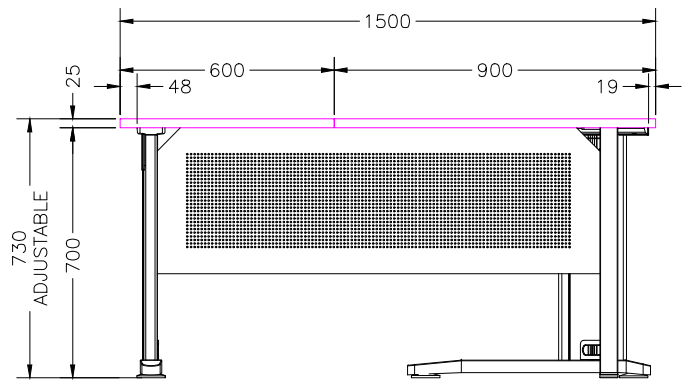

ISOMETRIC

TOP VIEW

SIDE VIEW

FRONT VIEW

**Office FURNITURE**  
Brisbane

PRODUCT CODE:  
CS-WS157ECT

ASSEMBLED SIZE:  
1500L x 1500D x 730H

REMARKS:  
CS-L750 + CS-MOD15 + R20-ECT15157

**Office FURNITURE**  
Brisbane

PLAN

ISOMETRIC

rev0	-
------	---

**Office FURNITURE**  
Brisbane

PRODUCT CODE: R20-ECT151575
ASSEMBLY SIZE: 1800 / 400 x 1800 / 750 x 25

REMARKS: rev0	06/08/2020
Office FURNITURE Brisbane	

PLAN

ISOMETRIC

rev1	CHANGED SIZE
------	--------------

**Office FURNITURE**  
Brisbane

PRODUCT CODE: R20-ECT181875
ASSEMBLY SIZE: 1800 / 700 x 1800 / 750 x 25

REMARKS: rev1	06/08/2020
Office FURNITURE Brsibane	