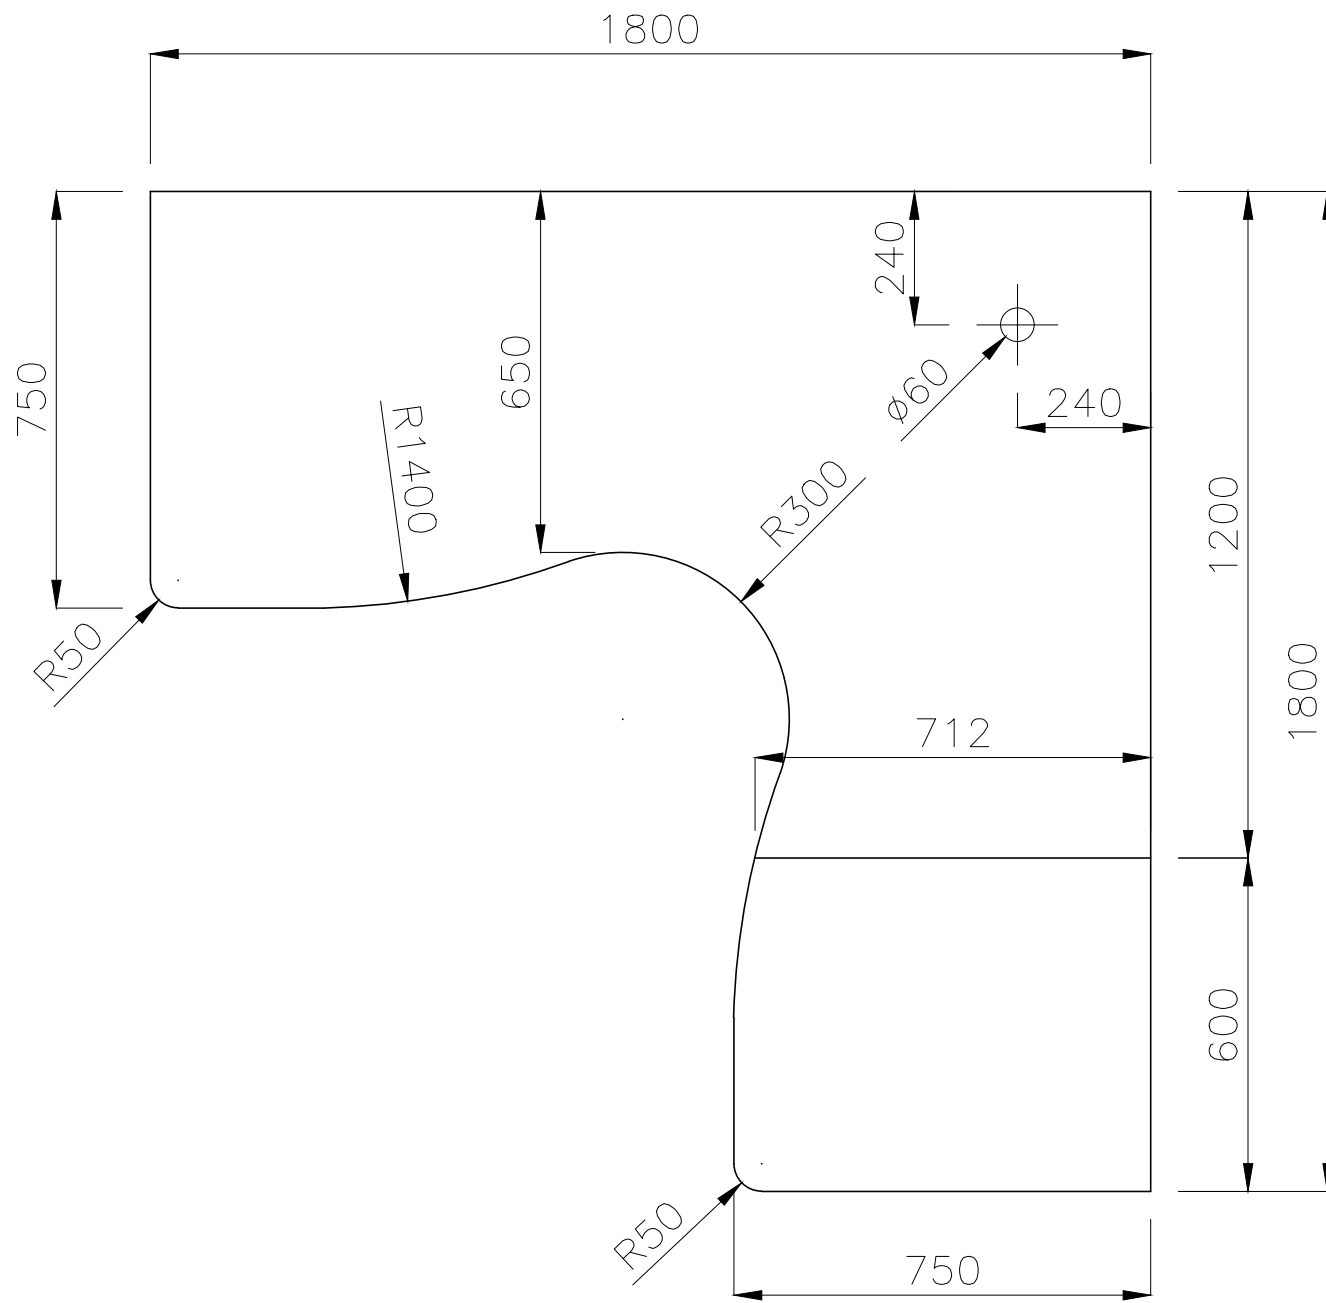

ISOMETRIC

TOP VIEW

SIDE VIEW

FRONT VIEW

**Office FURNITURE**  
Brisbane

PRODUCT CODE:  
CS-WS157ECT

ASSEMBLED SIZE:  
1500L x 1500D x 730H

REMARKS:  
CS-L750 + CS-MOD15 + R20-ECT15157

**Office FURNITURE**  
Brisbane

PLAN

ISOMETRIC

rev0	-
------	---

**Office FURNITURE**  
Brisbane

PRODUCT CODE: R20-ECT151575
ASSEMBLY SIZE: 1800 / 400 x 1800 / 750 x 25

REMARKS: rev0	06/08/2020
Office FURNITURE Brisbane	

PLAN

ISOMETRIC

rev1	CHANGED SIZE
------	--------------

**Office FURNITURE**  
Brisbane

PRODUCT CODE: R20-ECT181875
ASSEMBLY SIZE: 1800 / 700 x 1800 / 750 x 25

REMARKS: rev1	06/08/2020
Office FURNITURE Brsibane	