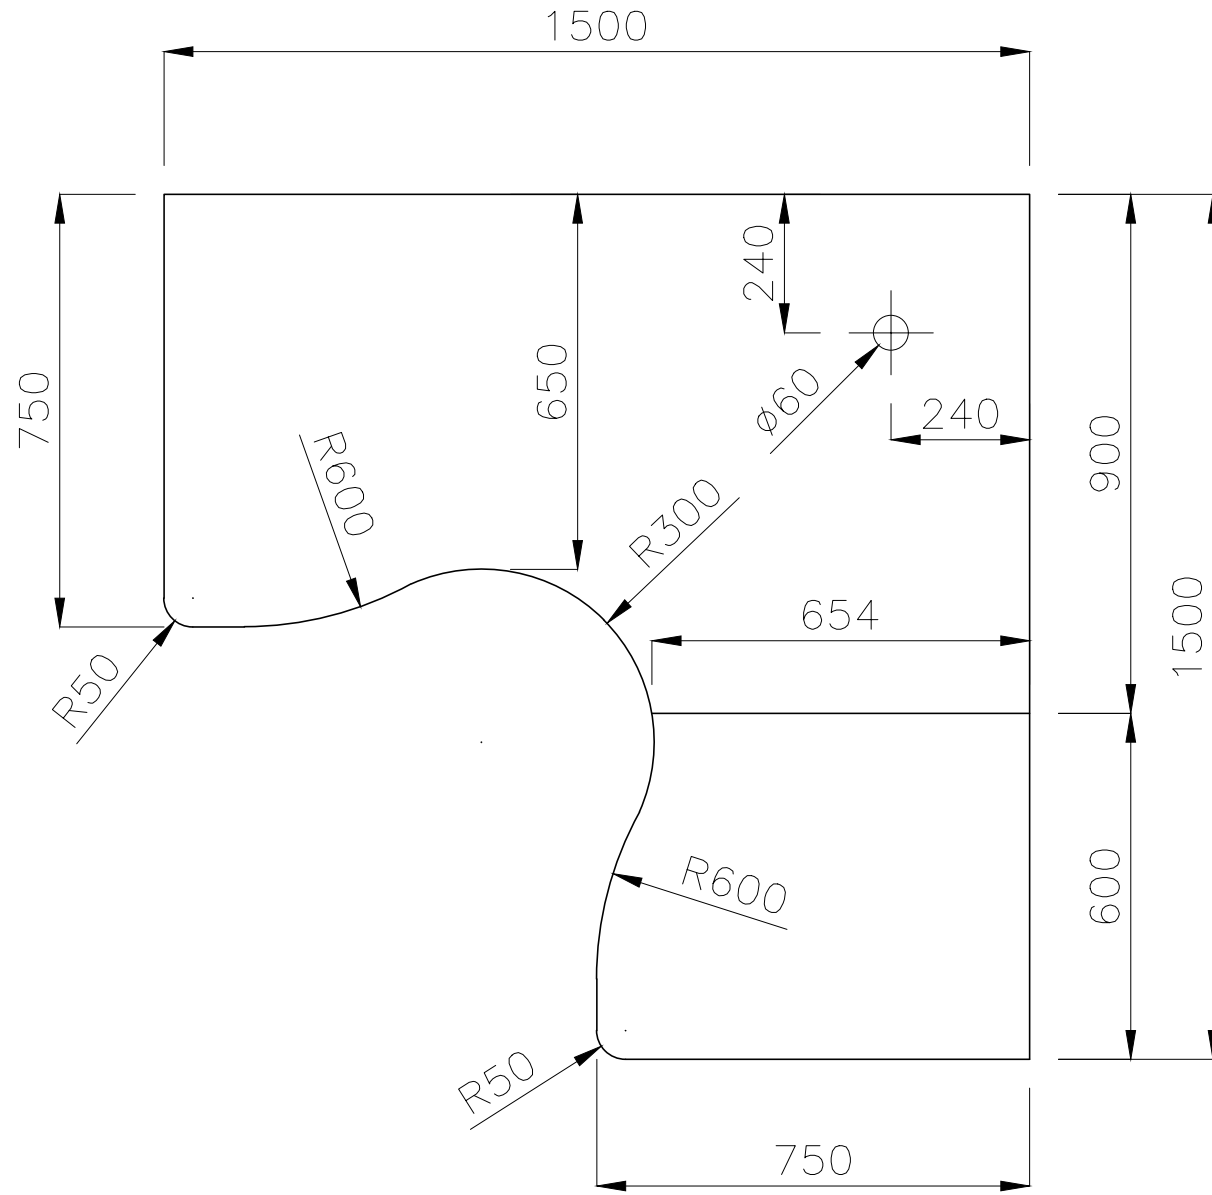

ISOMETRIC

TOP VIEW

SIDE VIEW

FRONT VIEW

**Office FURNITURE**  
Brisbane

PRODUCT CODE:  
CS-WS157ECT

ASSEMBLED SIZE:  
1500L x 1500D x 730H

REMARKS:  
CS-L750 + CS-MOD15 + R20-ECT15157

**Office FURNITURE**  
Brisbane

PLAN

ISOMETRIC

rev0	-
------	---

**Office FURNITURE**  
Brisbane

PRODUCT CODE: R20-ECT151575
ASSEMBLY SIZE: 1800 / 400 x 1800 / 750 x 25

REMARKS: rev0	06/08/2020
Office FURNITURE Brisbane	

PLAN

ISOMETRIC

rev1	CHANGED SIZE
------	--------------

**Office FURNITURE**  
Brisbane

PRODUCT CODE: R20-ECT181875
ASSEMBLY SIZE: 1800 / 700 x 1800 / 750 x 25

REMARKS: rev1	06/08/2020
Office FURNITURE Brsibane	