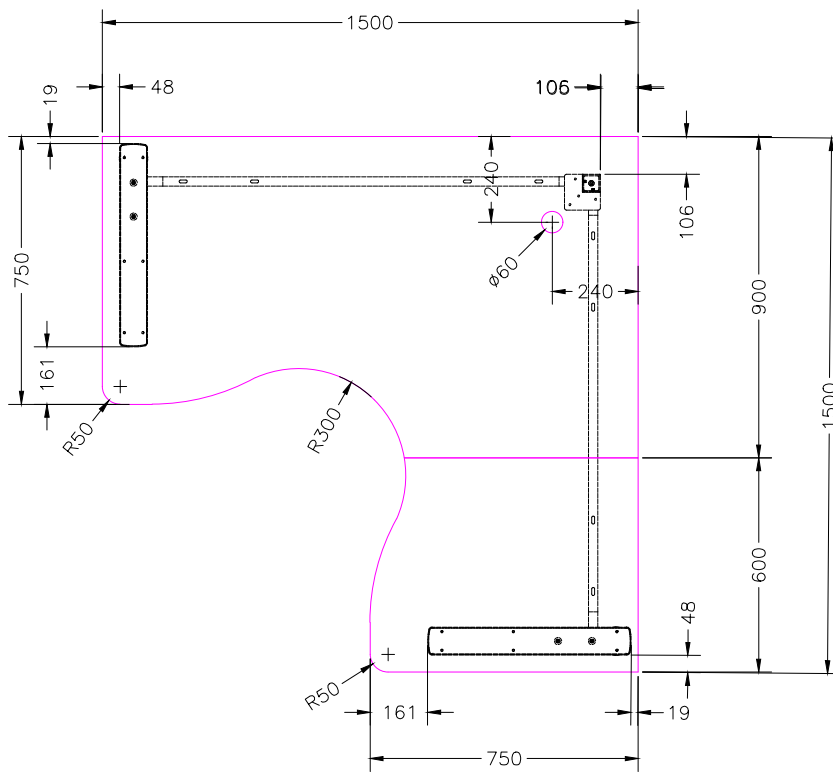

ISOMETRIC

TOP VIEW

SIDE VIEW

FRONT VIEW

**Office FURNITURE**  
Brisbane

PRODUCT CODE:  
CS-WS157ECT

ASSEMBLED SIZE:  
1500L x 1500D x 730H

REMARKS:  
CS-L750 + CS-MOD15 + R20-ECT15157

**Office FURNITURE**  
Brisbane

PLAN

ISOMETRIC

rev0	-
------	---

**Office FURNITURE**  
Brisbane

PRODUCT CODE: R20-ECT151575
ASSEMBLY SIZE: 1800 / 400 x 1800 / 750 x 25

REMARKS: rev0	06/08/2020
Office FURNITURE Brisbane	

PLAN

ISOMETRIC

rev1	CHANGED SIZE
------	--------------

**Office FURNITURE**  
Brisbane

PRODUCT CODE: R20-ECT181875
ASSEMBLY SIZE: 1800 / 700 x 1800 / 750 x 25

REMARKS: rev1	06/08/2020
Office FURNITURE Brsibane	