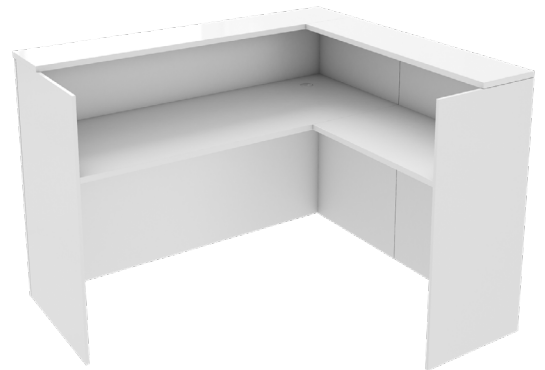

Full Front Reception Desk

R2O-DFF187 / R2O-FFR96 / R2O-FFL96

FEATURES

- Full front reception desk
- Chrome strips
- 345mm clearance under hob
- 25mm desktop with 2 x cable holes
- 2 x decorative metal stripping on front panel

COLOUR

-  Beech/White
-  Wild Oak/White
-  White/White

Full Front Reception Desk

Full Front Reception Desk (R2O-DFF187)

- Assembled: 1850L x 775D x 1100H
 - 3 Cartons: 86KG / 0.16m³
 - 1. FF18 (A) - 1895L x 1125W x 70H
 - 2. FF18 (B) - 1125L x 805W x 60H
-

Full Front Reception Return (R2O-FFR96)

- Assembled: 918L x 615D x 1100H
- 2 Cartons: 43KG / 0.13m³
- 1. FFR - 1435L x 995D x 75H
- 2. RT96 - 950L x 650W x 40H