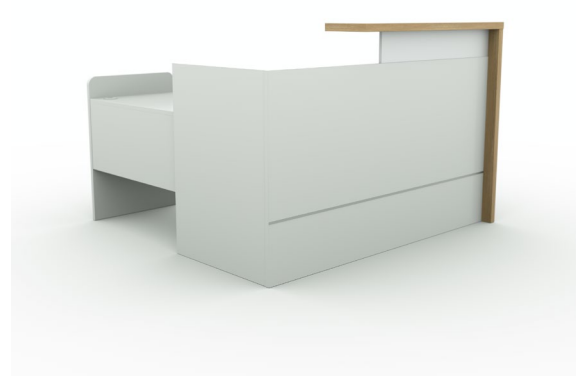

### FEATURES

- Full front reception desk with decorative Hob Top panel in Wild Oak
- Chrome cross strips
- Included Pedestal features two cupboards with recessed handles and soft close hinges
- 25mm desktop with 2 x 60mm cable holes
- Left/Right Hand determined by which side the Hob Top is on from customers view

# HOLA Reception Desk

---

HOLAD 1767W x 800D X 1200H

5 Cartons

1x 1730L x 780W x 45H – 20 KGS 0.061m<sup>3</sup>

1x 1780L x 1080W x 45H – 30 KGS 0.087m<sup>3</sup>

1x 1075L x 780W x 65H – 25 KGS 0.055m<sup>3</sup>

1x 1275L x 355W x 115H – 23 KGS 0.052m<sup>3</sup>

1x 510L x 560W x 795H – 27 KGS 0.227m<sup>3</sup>

---

HOLARET Return

1x 1025 x 680 x 85 – 25 KGS 0.227m<sup>3</sup>

Left Front

Right Front with Return

Left Back