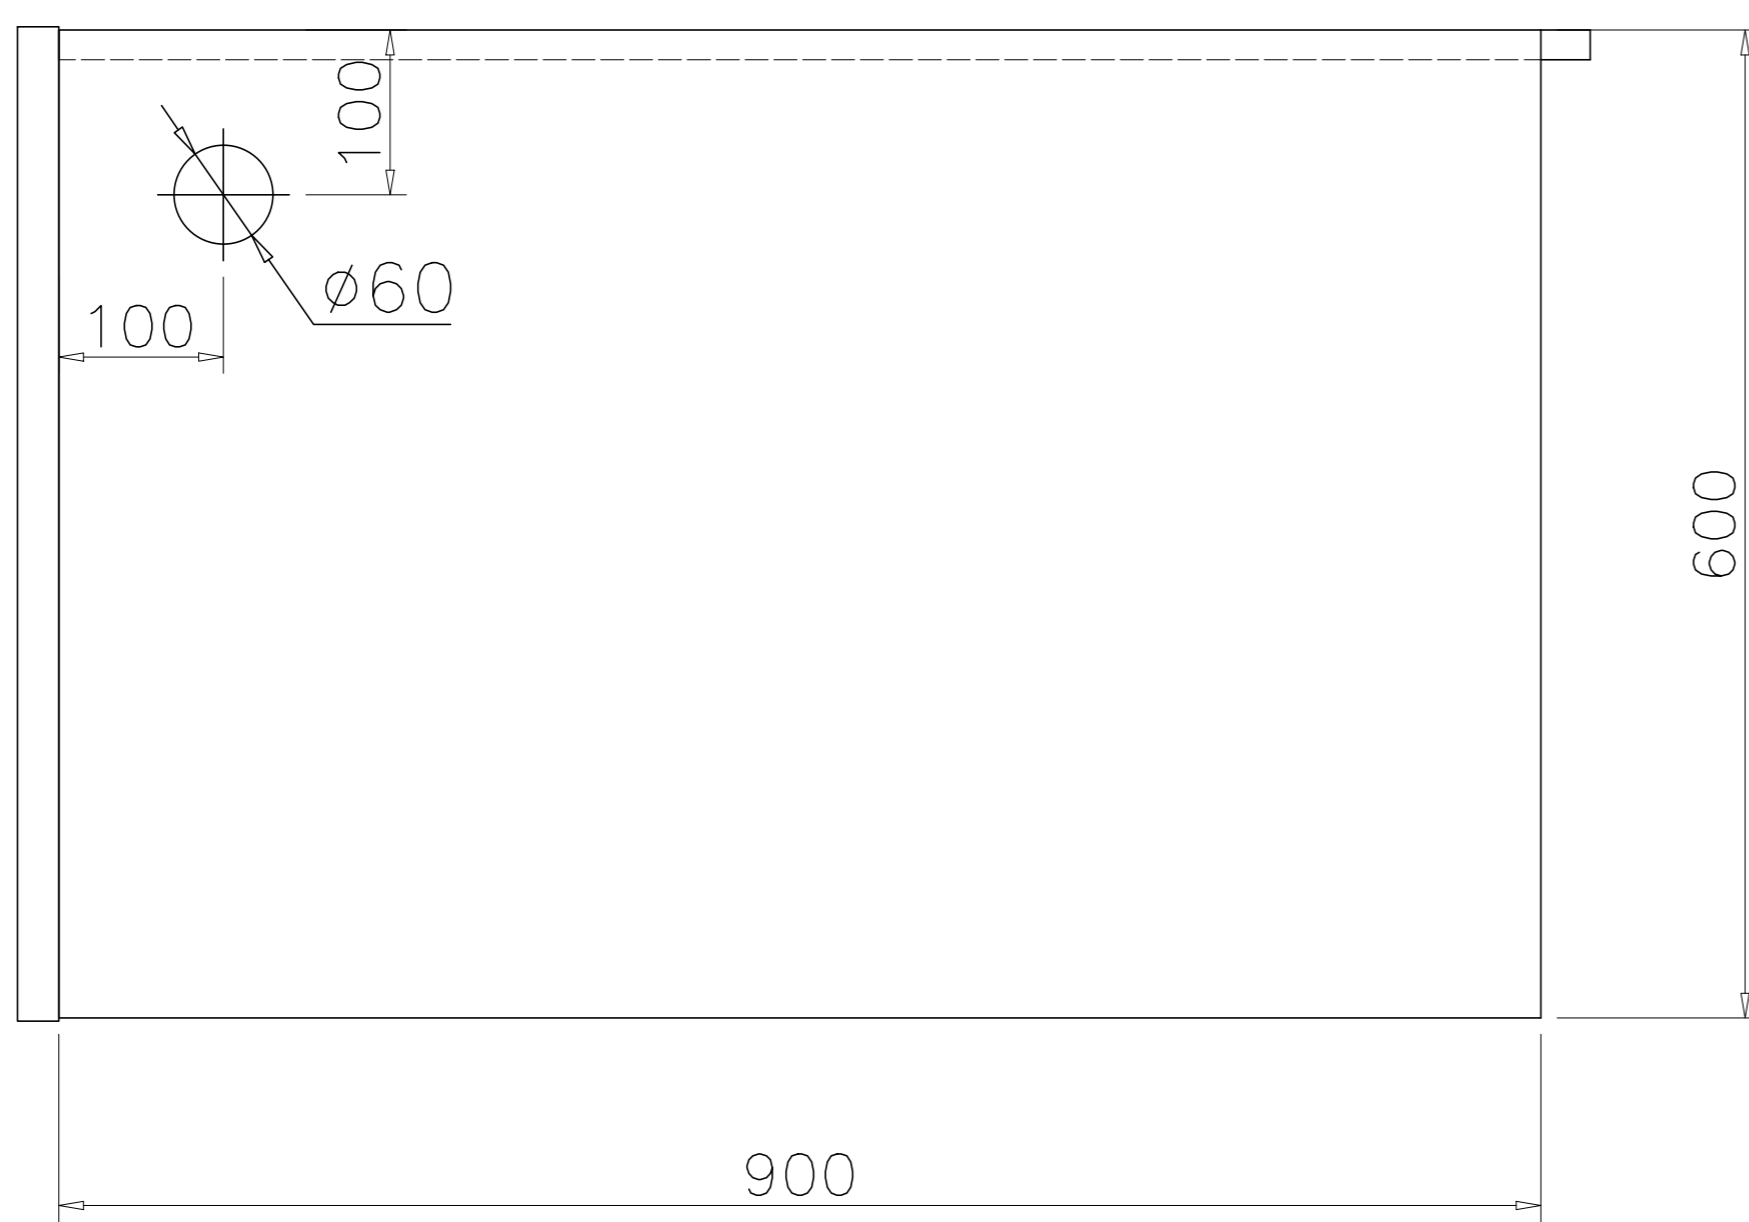

ISOMETRIC VIEW

TOP VIEW

FRONT VIEW

SIDE VIEW

Office FURNITURE
Brisbane

PRODUCT CODE:

HOLAD-L

ASSEMBLED SIZE:

1767L x 800D x 1200 H

REMARKS:

HOLA LEFT RECEPTION DESK

Office FURNITURE
Brisbane

ISOMETRIC VIEW

TOP VIEW

FRONT VIEW

SIDE VIEW

Office FURNITURE
Brisbane

PRODUCT CODE:

HOLAD-R

ASSEMBLED SIZE:

1767L x 800D x 1200 H

REMARKS:

HOLA RIGHT RECEPTION DESK

Office FURNITURE
Brisbane

ISOMETRIC VIEW

FRONT VIEW

SIDE VIEW

TOP VIEW

Office FURNITURE
Brisbane

PRODUCT CODE:

HOLARET-R

ASSEMBLED SIZE: