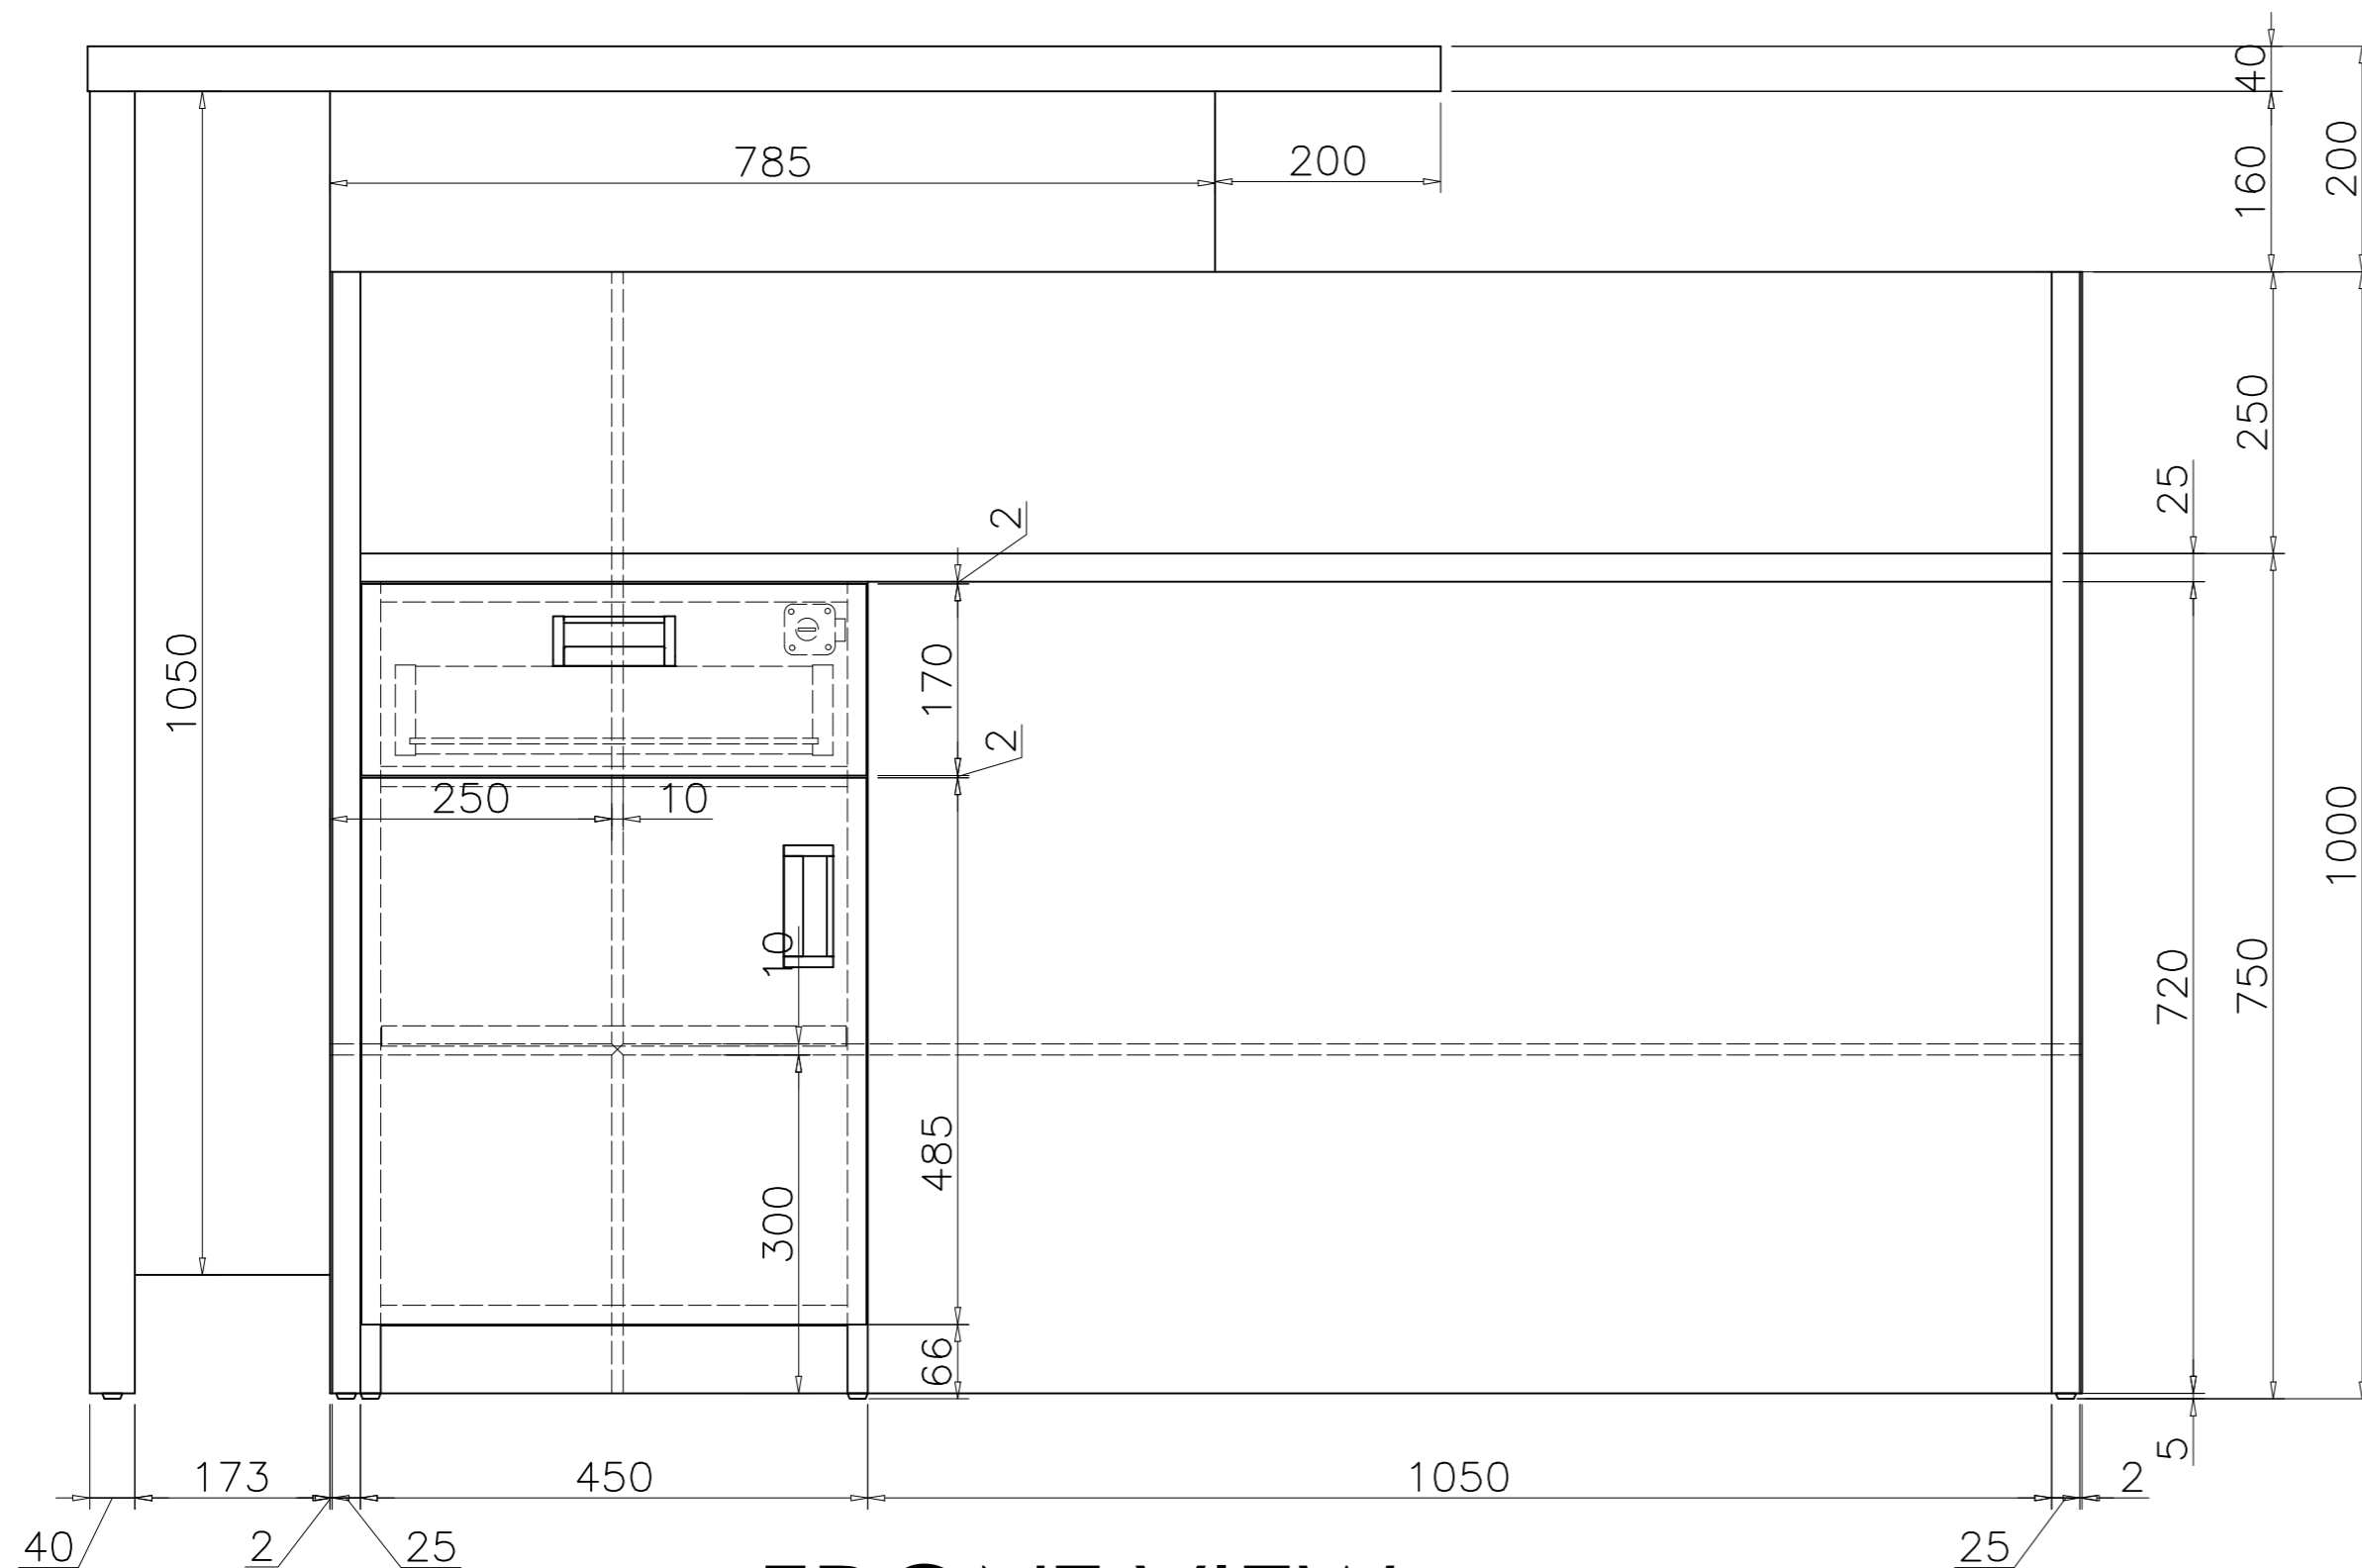

ISOMETRIC VIEW

TOP VIEW

FRONT VIEW

SIDE VIEW

Office FURNITURE
Brisbane

PRODUCT CODE:

HOLAD-L

ASSEMBLED SIZE:

1767L x 800D x 1200 H

REMARKS:

HOLA LEFT RECEPTION DESK

Office FURNITURE
Brisbane

ISOMETRIC VIEW

TOP VIEW

FRONT VIEW

SIDE VIEW

Office FURNITURE
Brisbane

PRODUCT CODE:

HOLAD-R

ASSEMBLED SIZE:

1767L x 800D x 1200 H

REMARKS:

HOLA RIGHT RECEPTION DESK

Office FURNITURE
Brisbane

ISOMETRIC VIEW

FRONT VIEW

SIDE VIEW

TOP VIEW

Office FURNITURE
Brisbane

PRODUCT CODE:

HOLARET-R

ASSEMBLED SIZE: