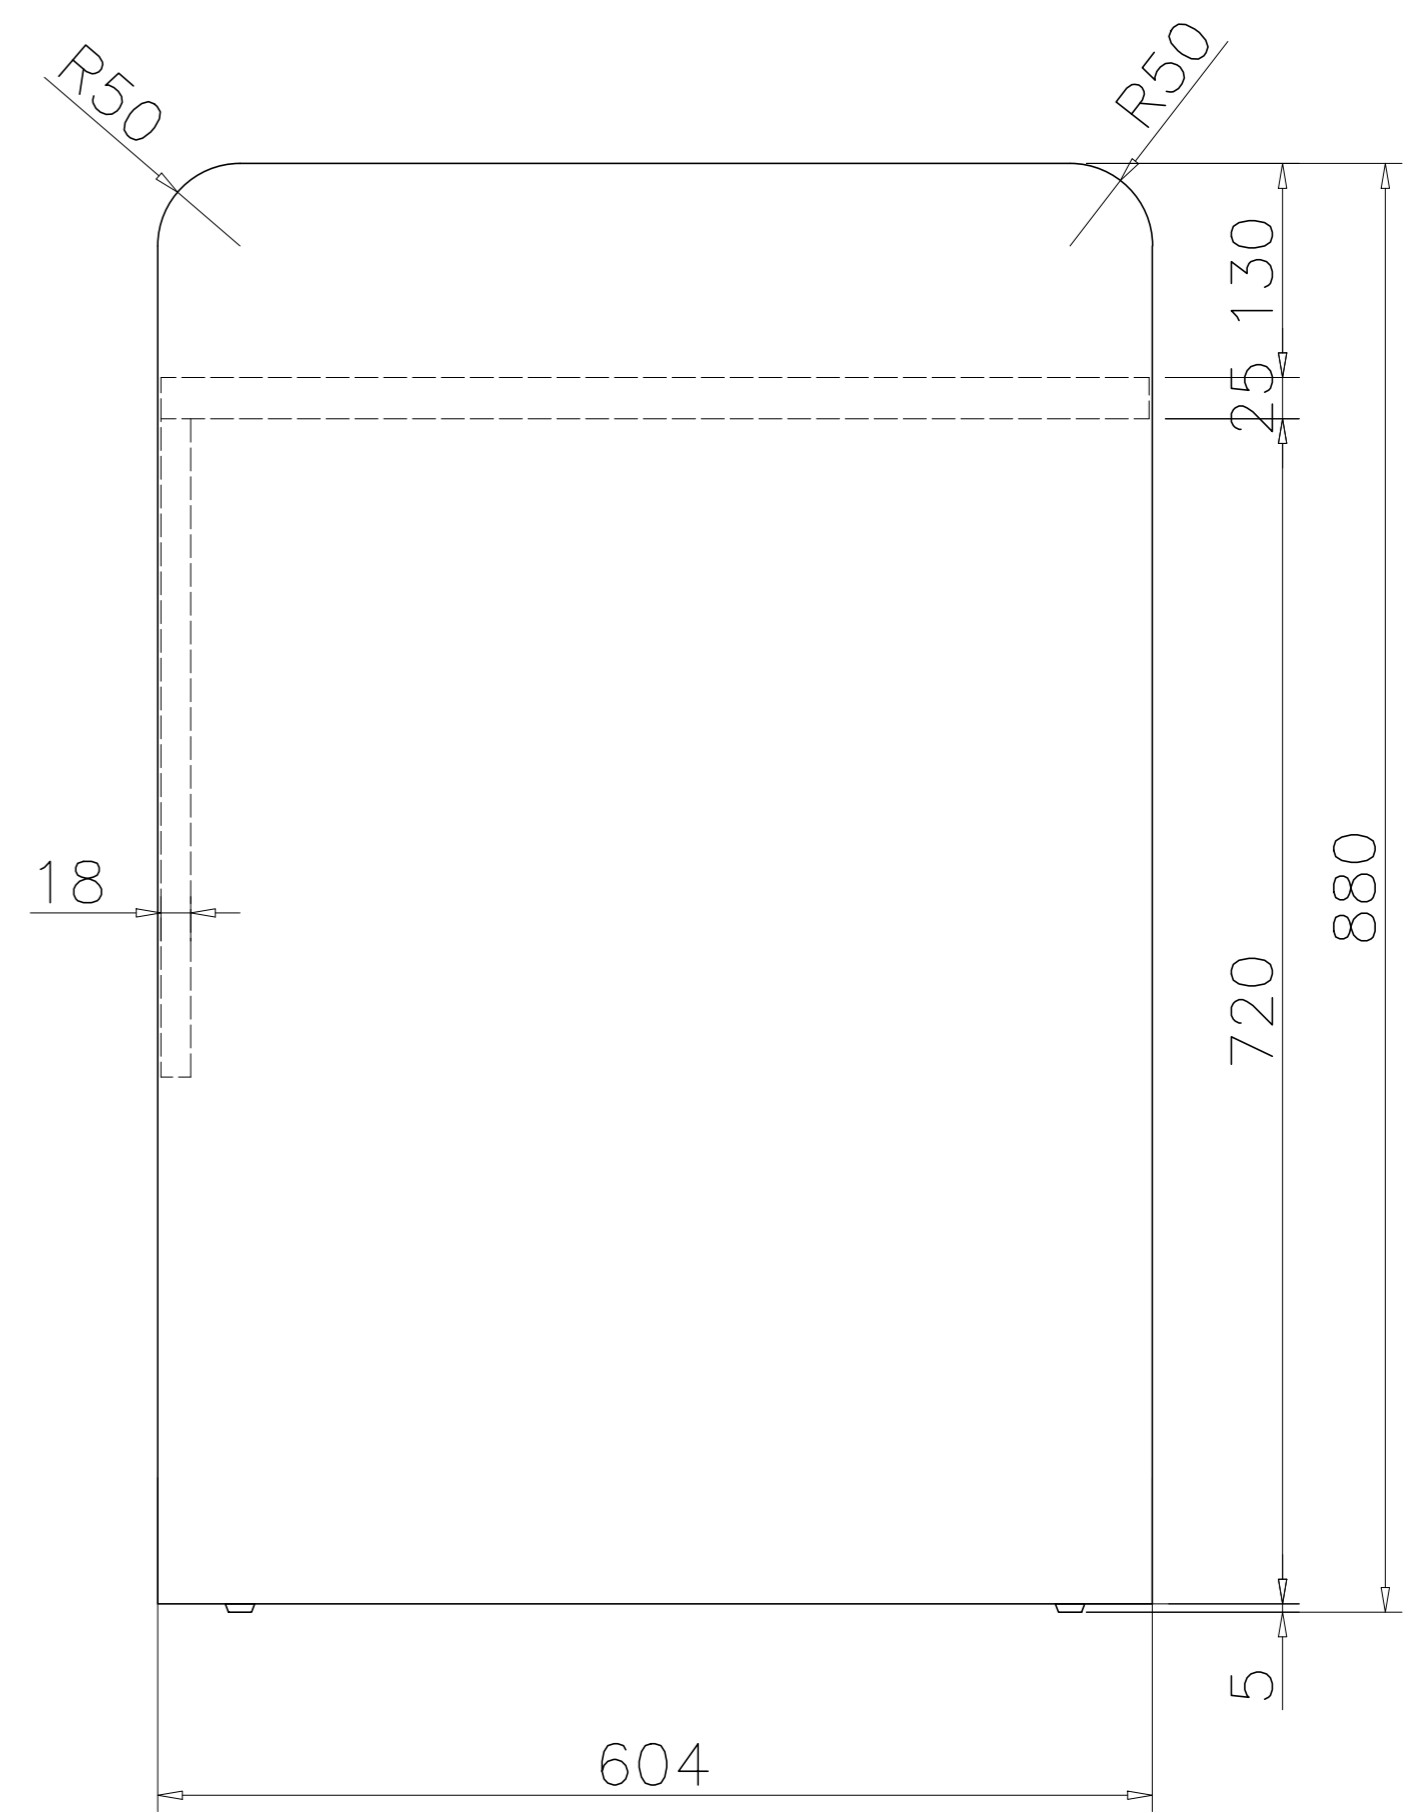

ISOMETRIC VIEW

TOP VIEW

FRONT VIEW

SIDE VIEW

Office FURNITURE
Brisbane

PRODUCT CODE:

HOLAD-L

ASSEMBLED SIZE:

1767L x 800D x 1200 H

REMARKS:

HOLA LEFT RECEPTION DESK

Office FURNITURE
Brisbane

ISOMETRIC VIEW

TOP VIEW

FRONT VIEW

SIDE VIEW

Office FURNITURE
Brisbane

PRODUCT CODE:

HOLAD-R

ASSEMBLED SIZE:

1767L x 800D x 1200 H

REMARKS:

HOLA RIGHT RECEPTION DESK

Office FURNITURE
Brisbane

ISOMETRIC VIEW

FRONT VIEW

SIDE VIEW

TOP VIEW

Office FURNITURE
Brisbane

PRODUCT CODE:

HOLARET-R

ASSEMBLED SIZE: