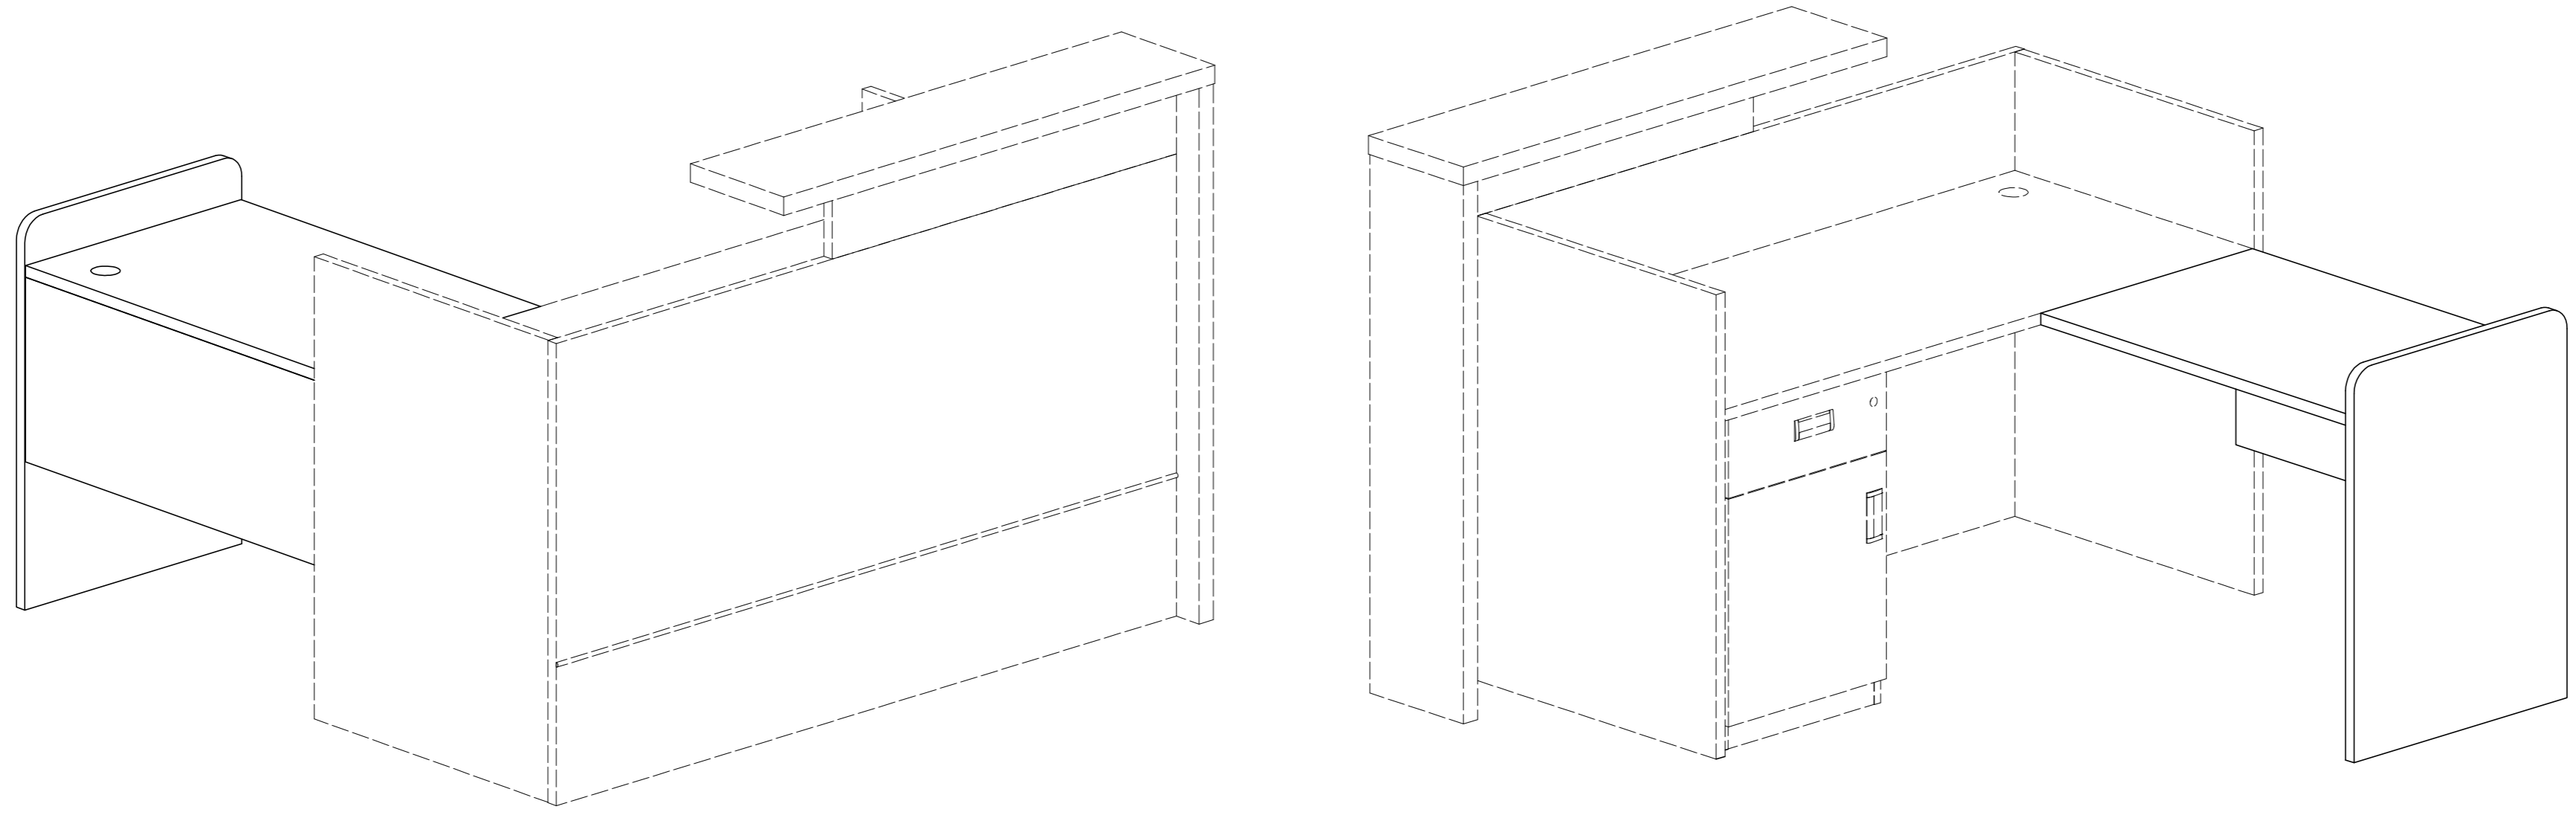

1767L x 800D x 1200 H

REMARKS:

HOLA LEFT RECEPTION DESK

Office FURNITURE
Brisbane

ISOMETRIC VIEW

TOP VIEW

FRONT VIEW

SIDE VIEW

Office FURNITURE
Brisbane

PRODUCT CODE:

HOLAD-R

ASSEMBLED SIZE:

1767L x 800D x 1200 H

REMARKS:

HOLA RIGHT RECEPTION DESK

Office FURNITURE
Brisbane

ISOMETRIC VIEW

FRONT VIEW

SIDE VIEW

TOP VIEW

Office FURNITURE
Brisbane

PRODUCT CODE:

HOLARET-R

ASSEMBLED SIZE:

900L x 600D x 880H

REMARKS:

HOLA RIGHT RECEPTION DESK

Office FURNITURE
Brisbane