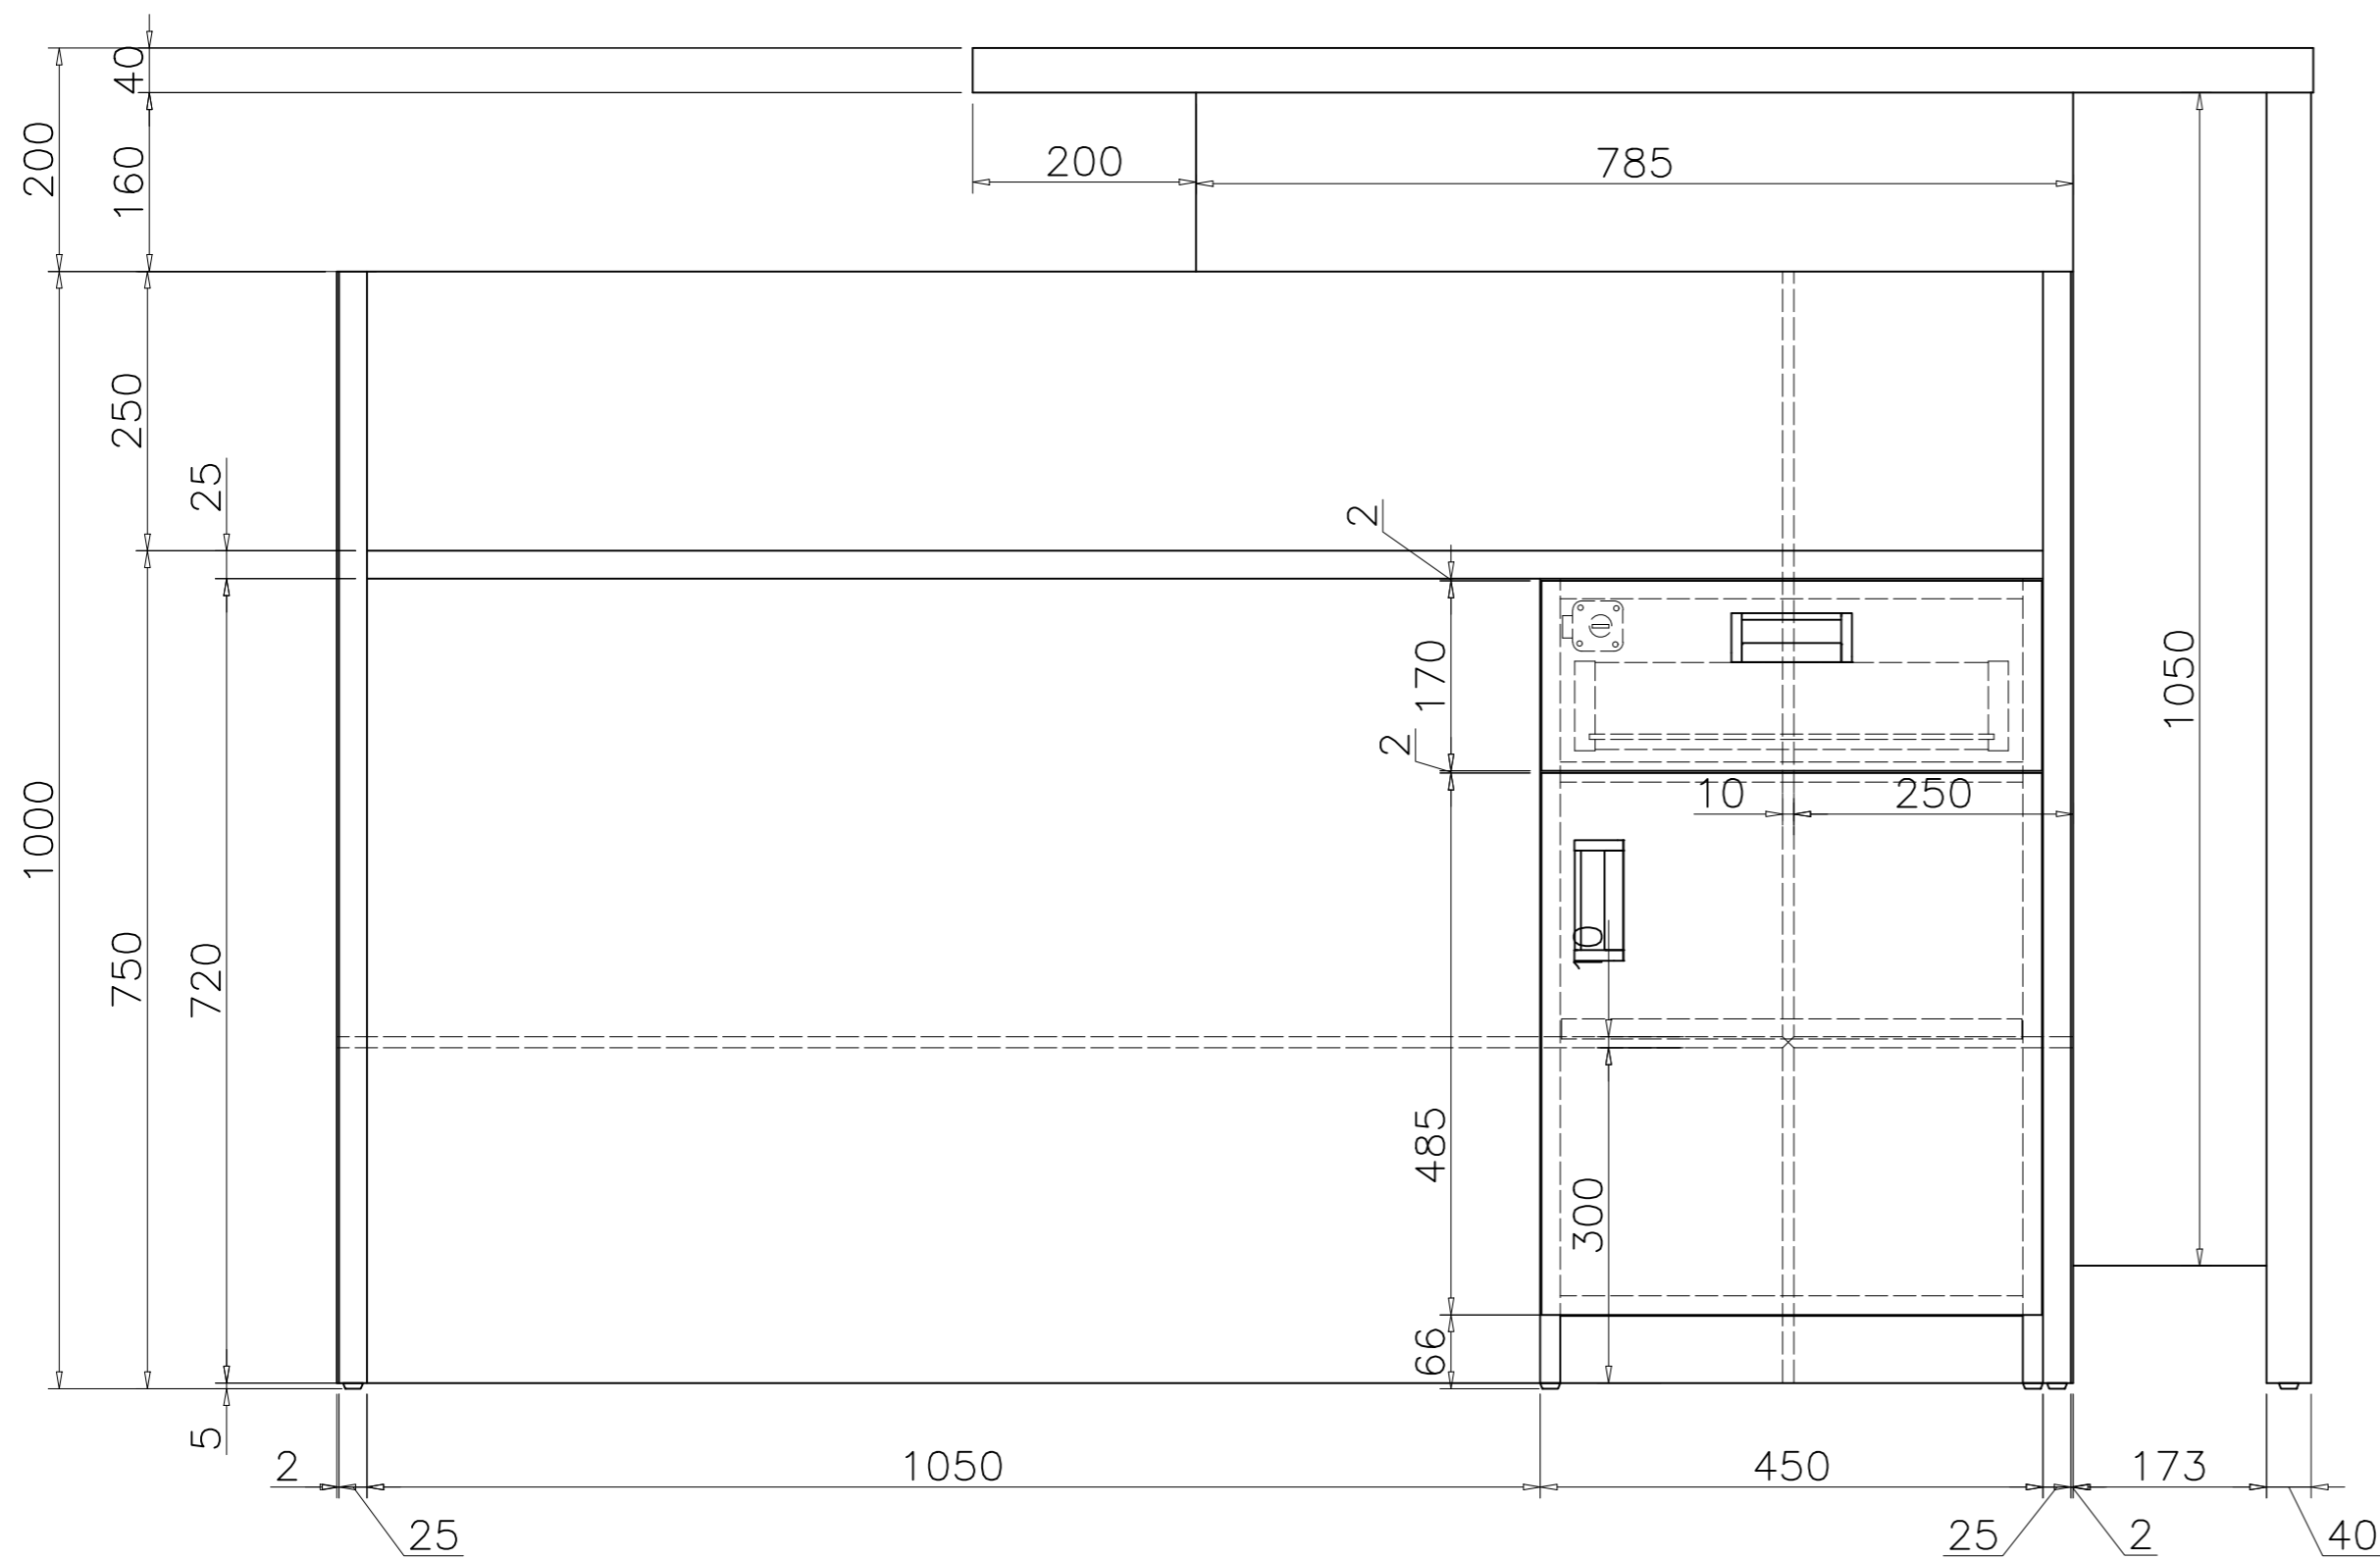

ISOMETRIC VIEW

TOP VIEW

FRONT VIEW

SIDE VIEW

Office FURNITURE
Brisbane

PRODUCT CODE:

HOLAD-L

ASSEMBLED SIZE:

1767L x 800D x 1200 H

REMARKS:

HOLA LEFT RECEPTION DESK

Office FURNITURE
Brisbane

ISOMETRIC VIEW

TOP VIEW

FRONT VIEW

SIDE VIEW

Office FURNITURE
Brisbane

PRODUCT CODE:

HOLAD-R

ASSEMBLED SIZE:

1767L x 800D x 1200 H

REMARKS:

HOLA RIGHT RECEPTION DESK

Office FURNITURE
Brisbane

ISOMETRIC VIEW

FRONT VIEW

SIDE VIEW

TOP VIEW

Office FURNITURE
Brisbane

PRODUCT CODE:

HOLARET-R

ASSEMBLED SIZE: