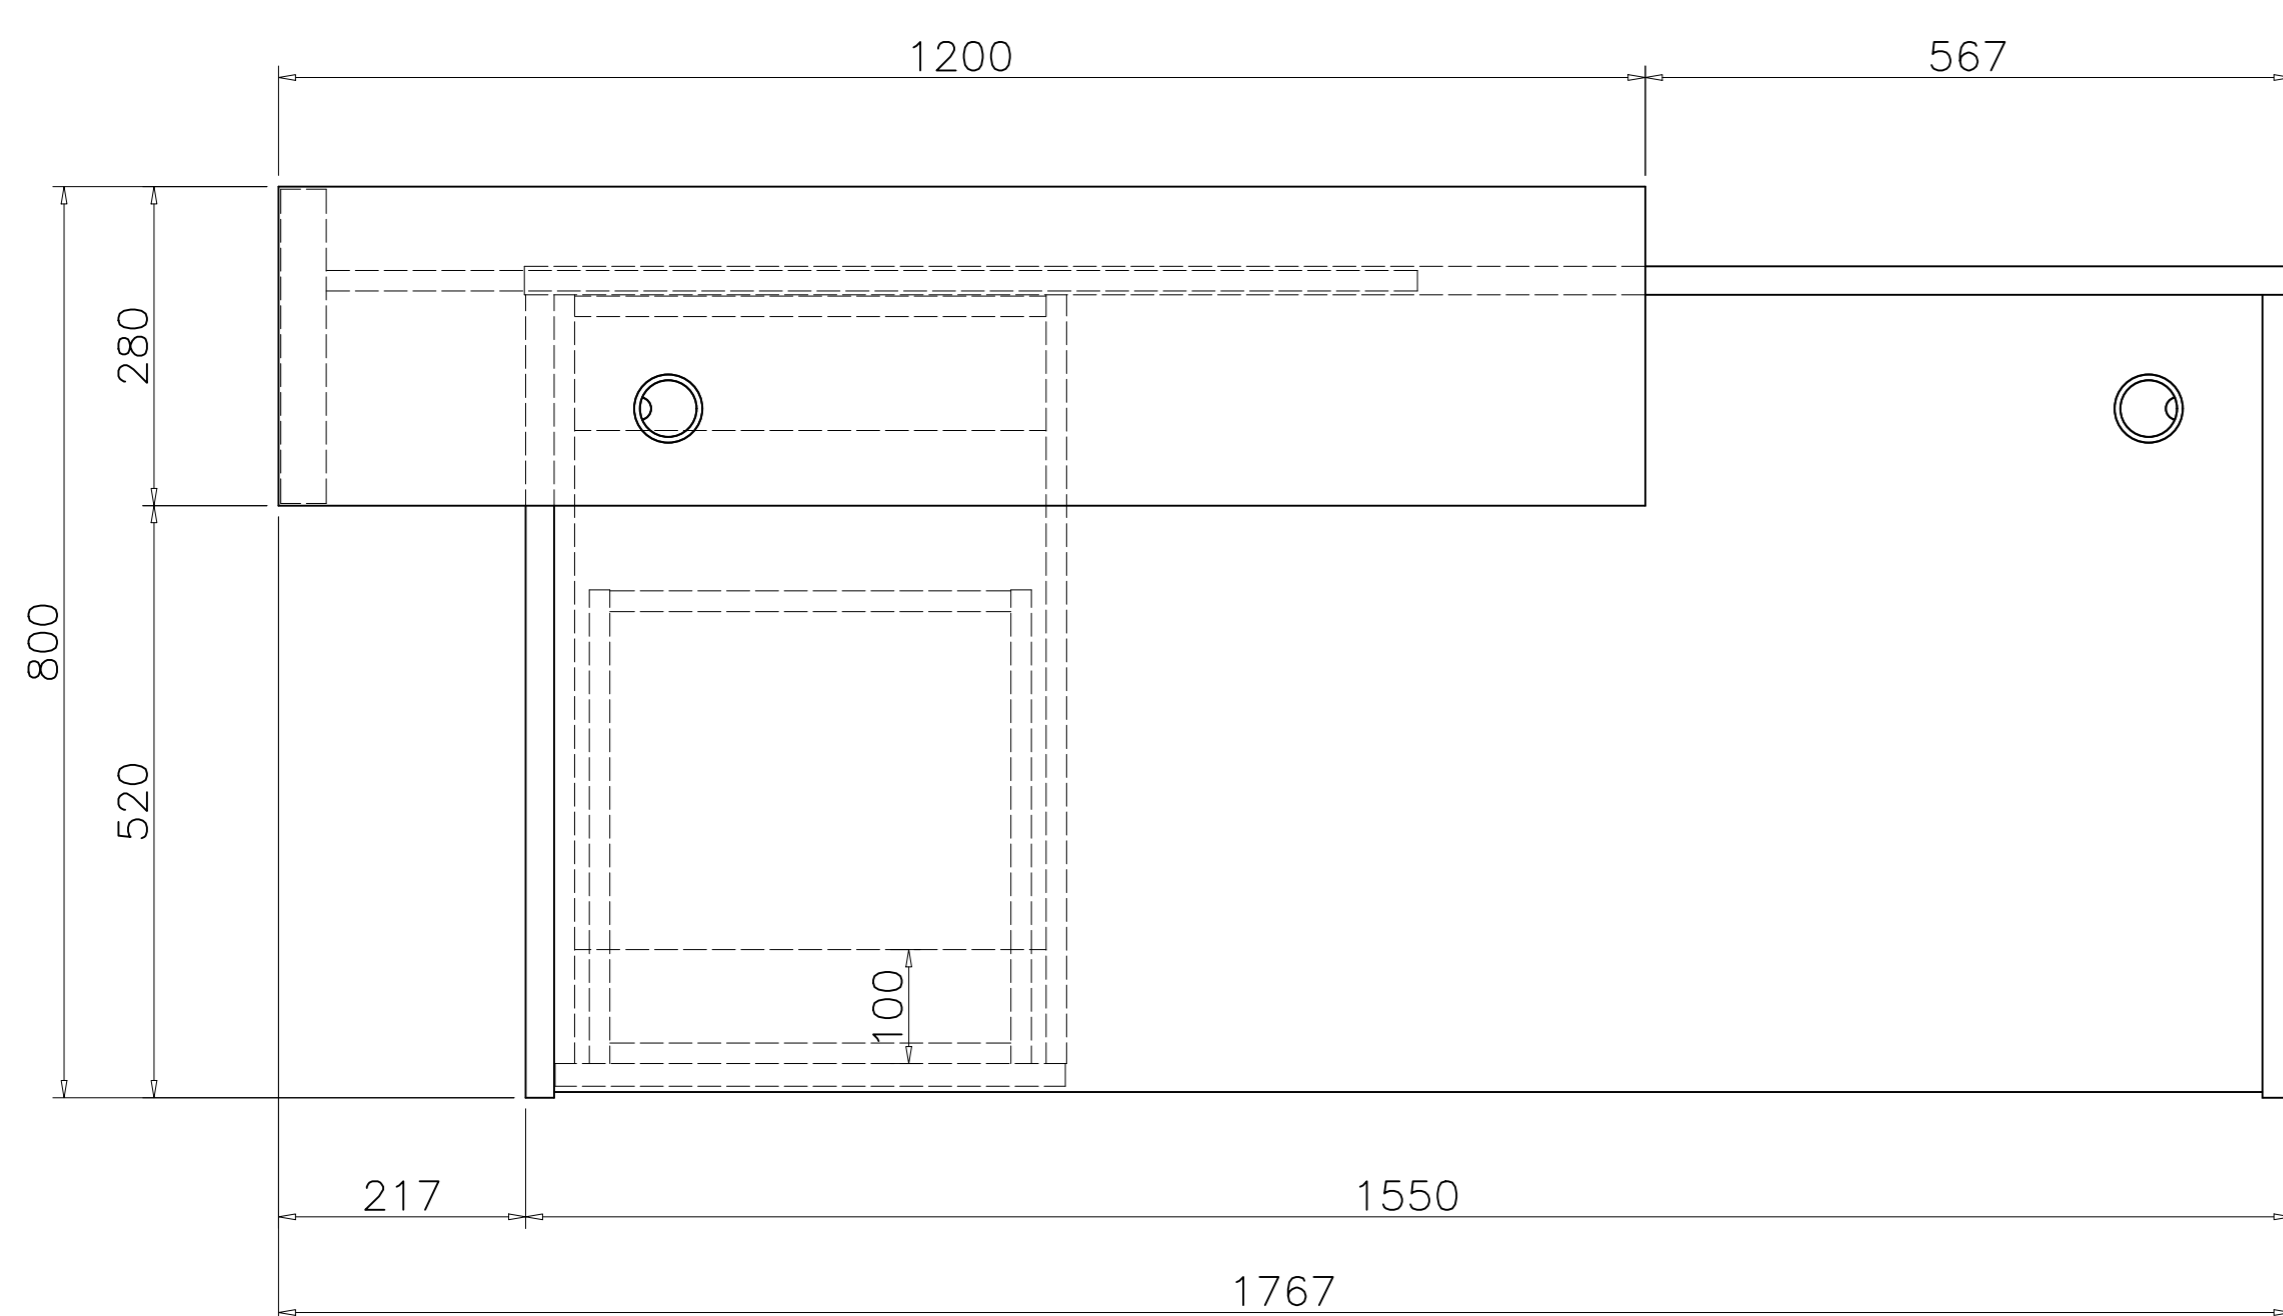

ISOMETRIC VIEW

TOP VIEW

FRONT VIEW

SIDE VIEW

Office FURNITURE
Brisbane

PRODUCT CODE:

HOLAD-L

ASSEMBLED SIZE:

1767L x 800D x 1200 H

REMARKS:

HOLA LEFT RECEPTION DESK

Office FURNITURE
Brisbane

ISOMETRIC VIEW

TOP VIEW

FRONT VIEW

SIDE VIEW

Office FURNITURE
Brisbane

PRODUCT CODE:

HOLAD-R

ASSEMBLED SIZE:

1767L x 800D x 1200 H

REMARKS:

HOLA RIGHT RECEPTION DESK

Office FURNITURE
Brisbane

ISOMETRIC VIEW

FRONT VIEW

SIDE VIEW

TOP VIEW

Office FURNITURE
Brisbane

PRODUCT CODE:

HOLARET-R

ASSEMBLED SIZE: