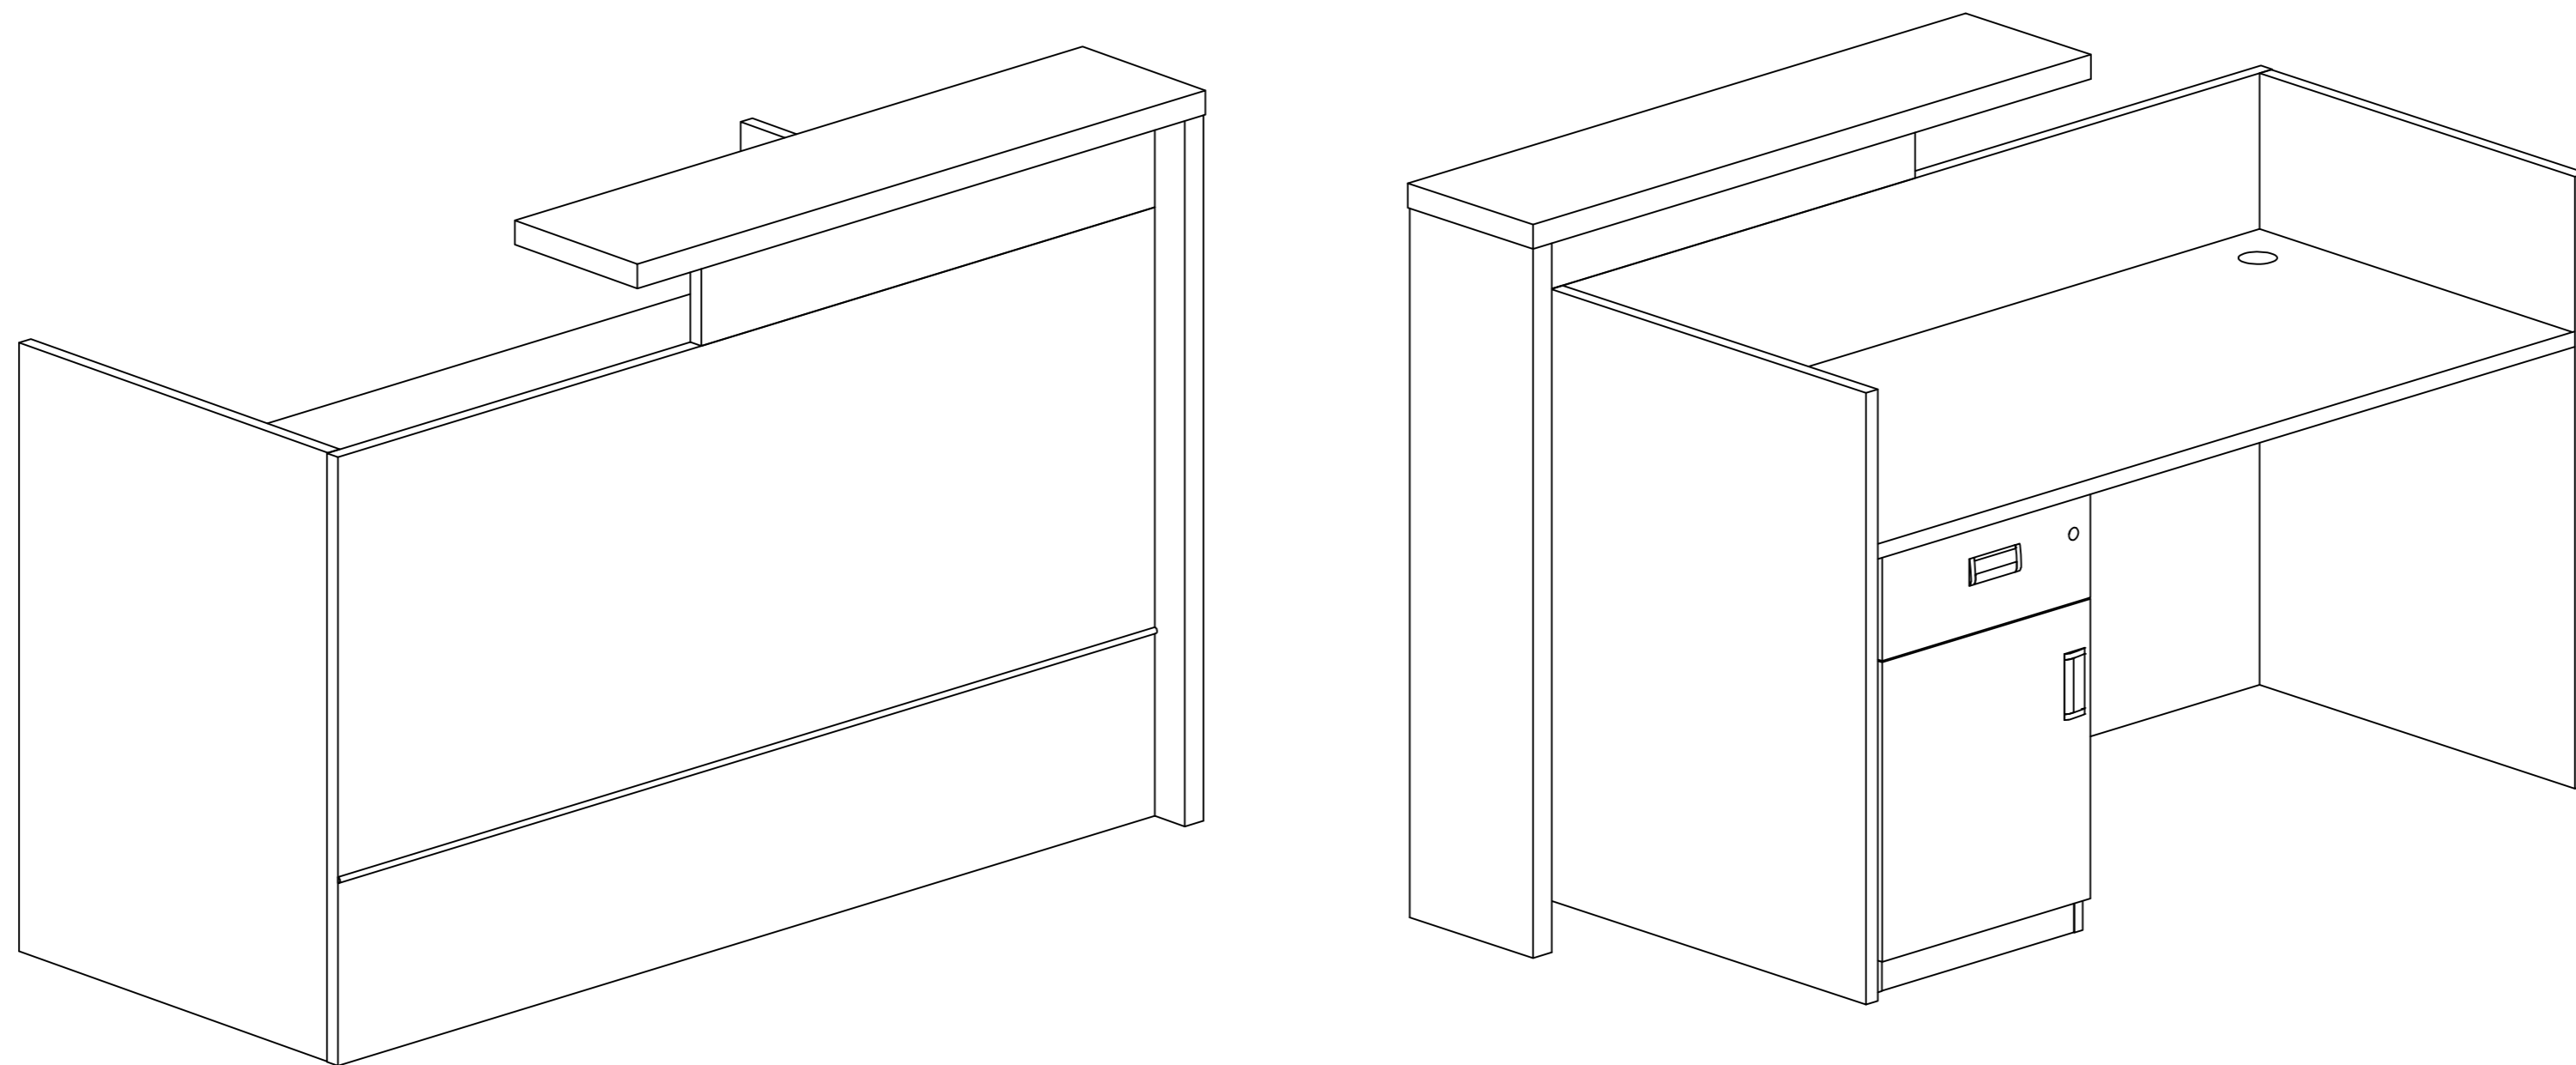

ISOMETRIC VIEW

TOP VIEW

FRONT VIEW

SIDE VIEW

Office FURNITURE
Brisbane

PRODUCT CODE:

HOLAD-L

ASSEMBLED SIZE:

1767L x 800D x 1200 H

REMARKS:

HOLA LEFT RECEPTION DESK

Office FURNITURE
Brisbane

ISOMETRIC VIEW

TOP VIEW

FRONT VIEW

SIDE VIEW

Office FURNITURE
Brisbane

PRODUCT CODE:

HOLAD-R

ASSEMBLED SIZE:

1767L x 800D x 1200 H

REMARKS:

HOLA RIGHT RECEPTION DESK

Office FURNITURE
Brisbane

ISOMETRIC VIEW

FRONT VIEW

SIDE VIEW

TOP VIEW

Office FURNITURE
Brisbane

PRODUCT CODE:

HOLARET-R

ASSEMBLED SIZE: