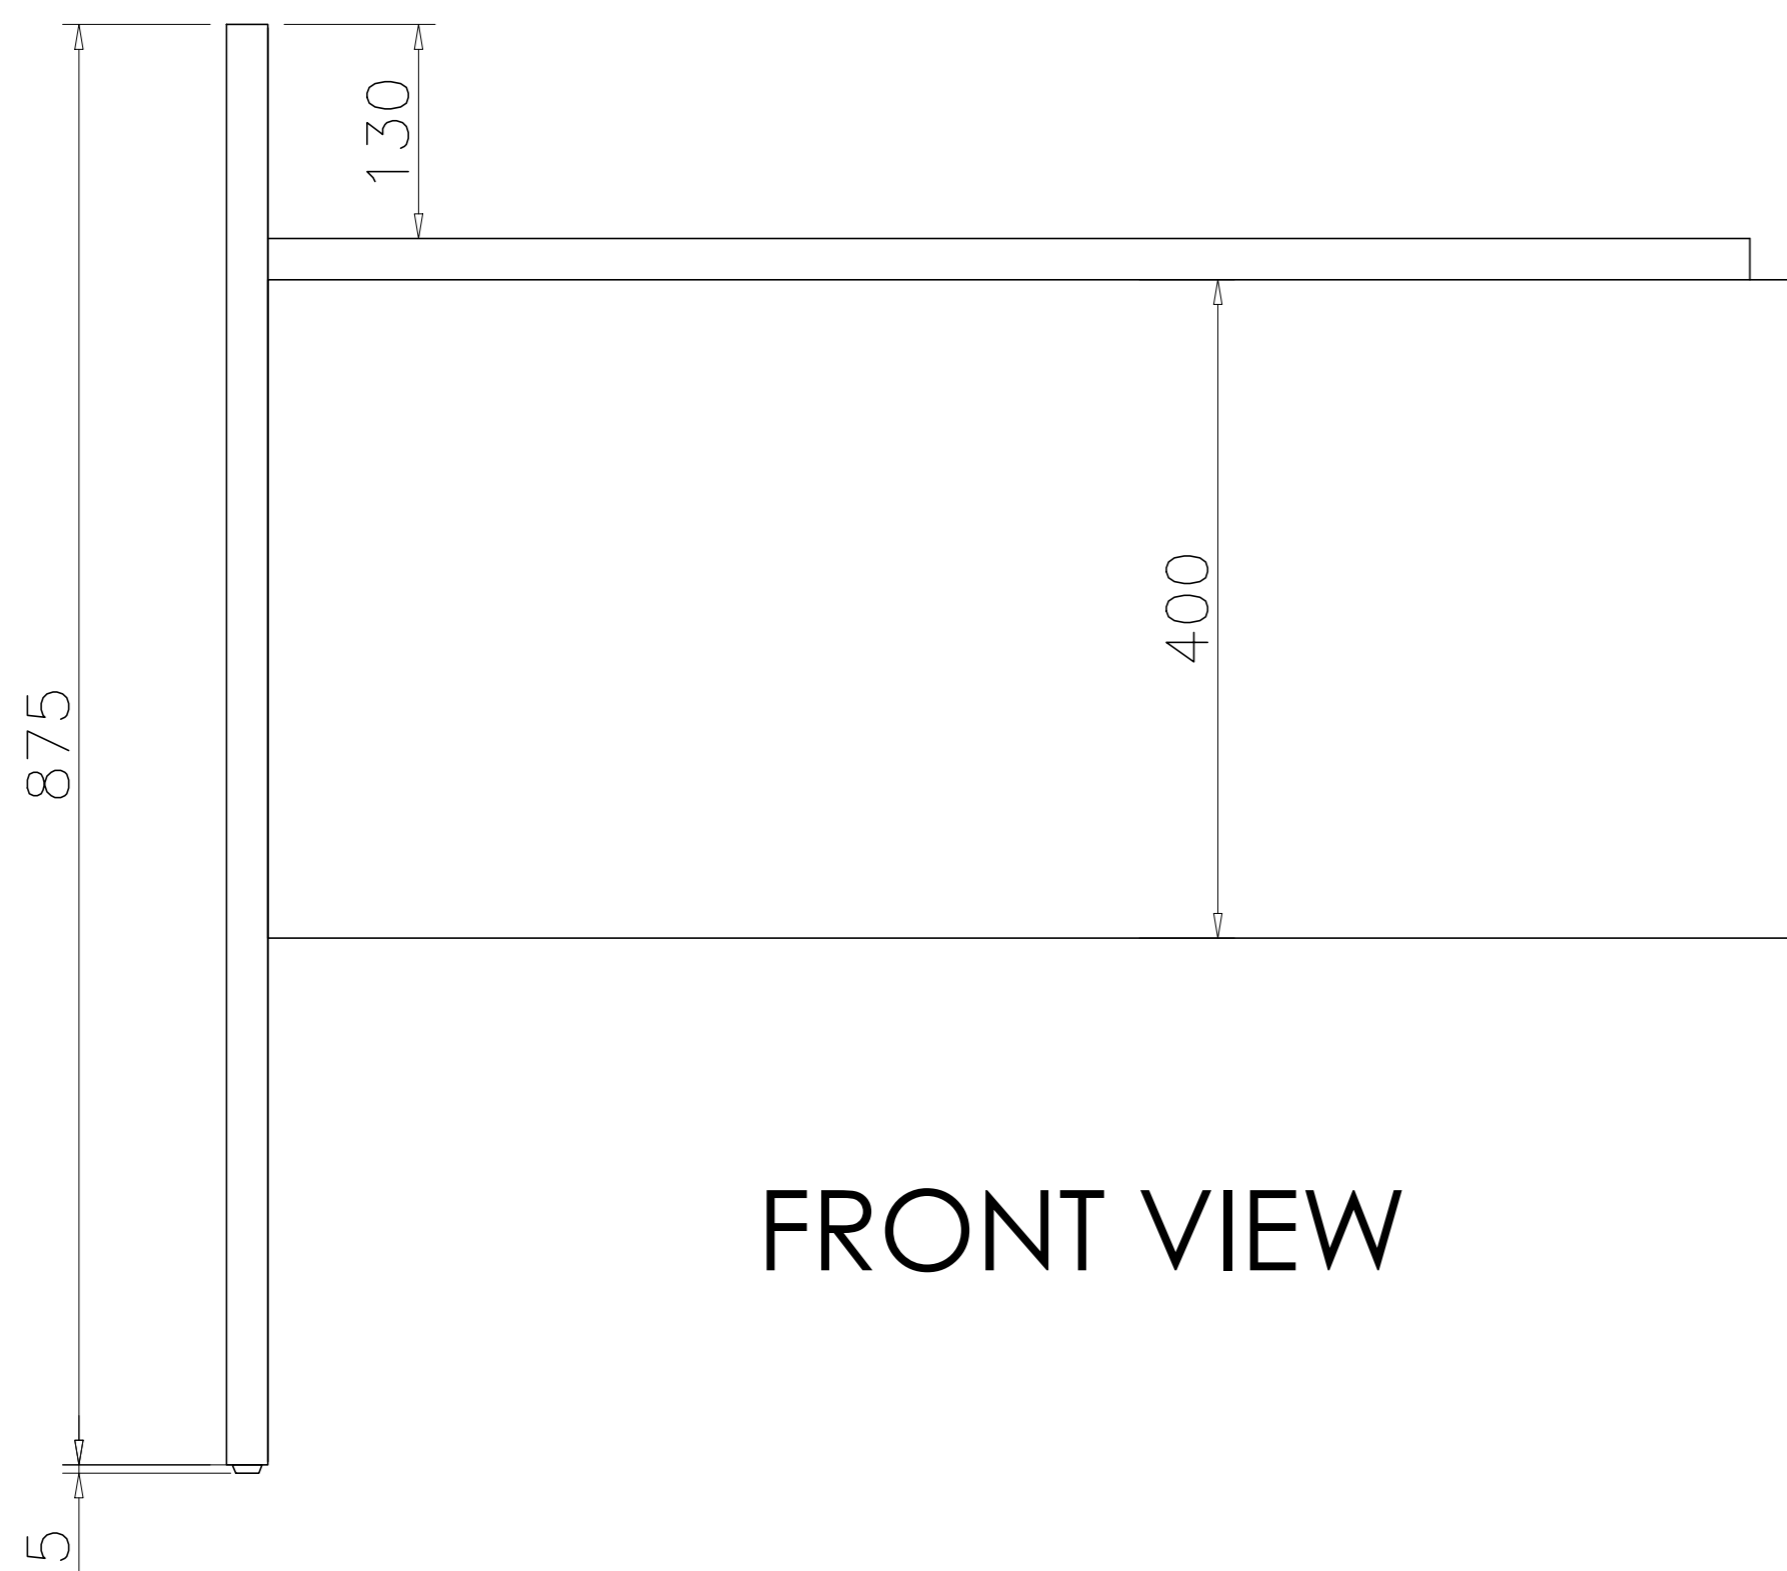

1767L x 800D x 1200 H

REMARKS:

HOLA LEFT RECEPTION DESK

Office FURNITURE
Brisbane

ISOMETRIC VIEW

TOP VIEW

FRONT VIEW

SIDE VIEW

Office FURNITURE
Brisbane

PRODUCT CODE:

HOLAD-R

ASSEMBLED SIZE:

1767L x 800D x 1200 H

REMARKS:

HOLA RIGHT RECEPTION DESK

Office FURNITURE
Brisbane

ISOMETRIC VIEW

FRONT VIEW

SIDE VIEW

TOP VIEW

Office FURNITURE
Brisbane

PRODUCT CODE:

HOLARET-R

ASSEMBLED SIZE:

900L x 600D x 880H

REMARKS:

HOLA RIGHT RECEPTION DESK

Office FURNITURE
Brisbane