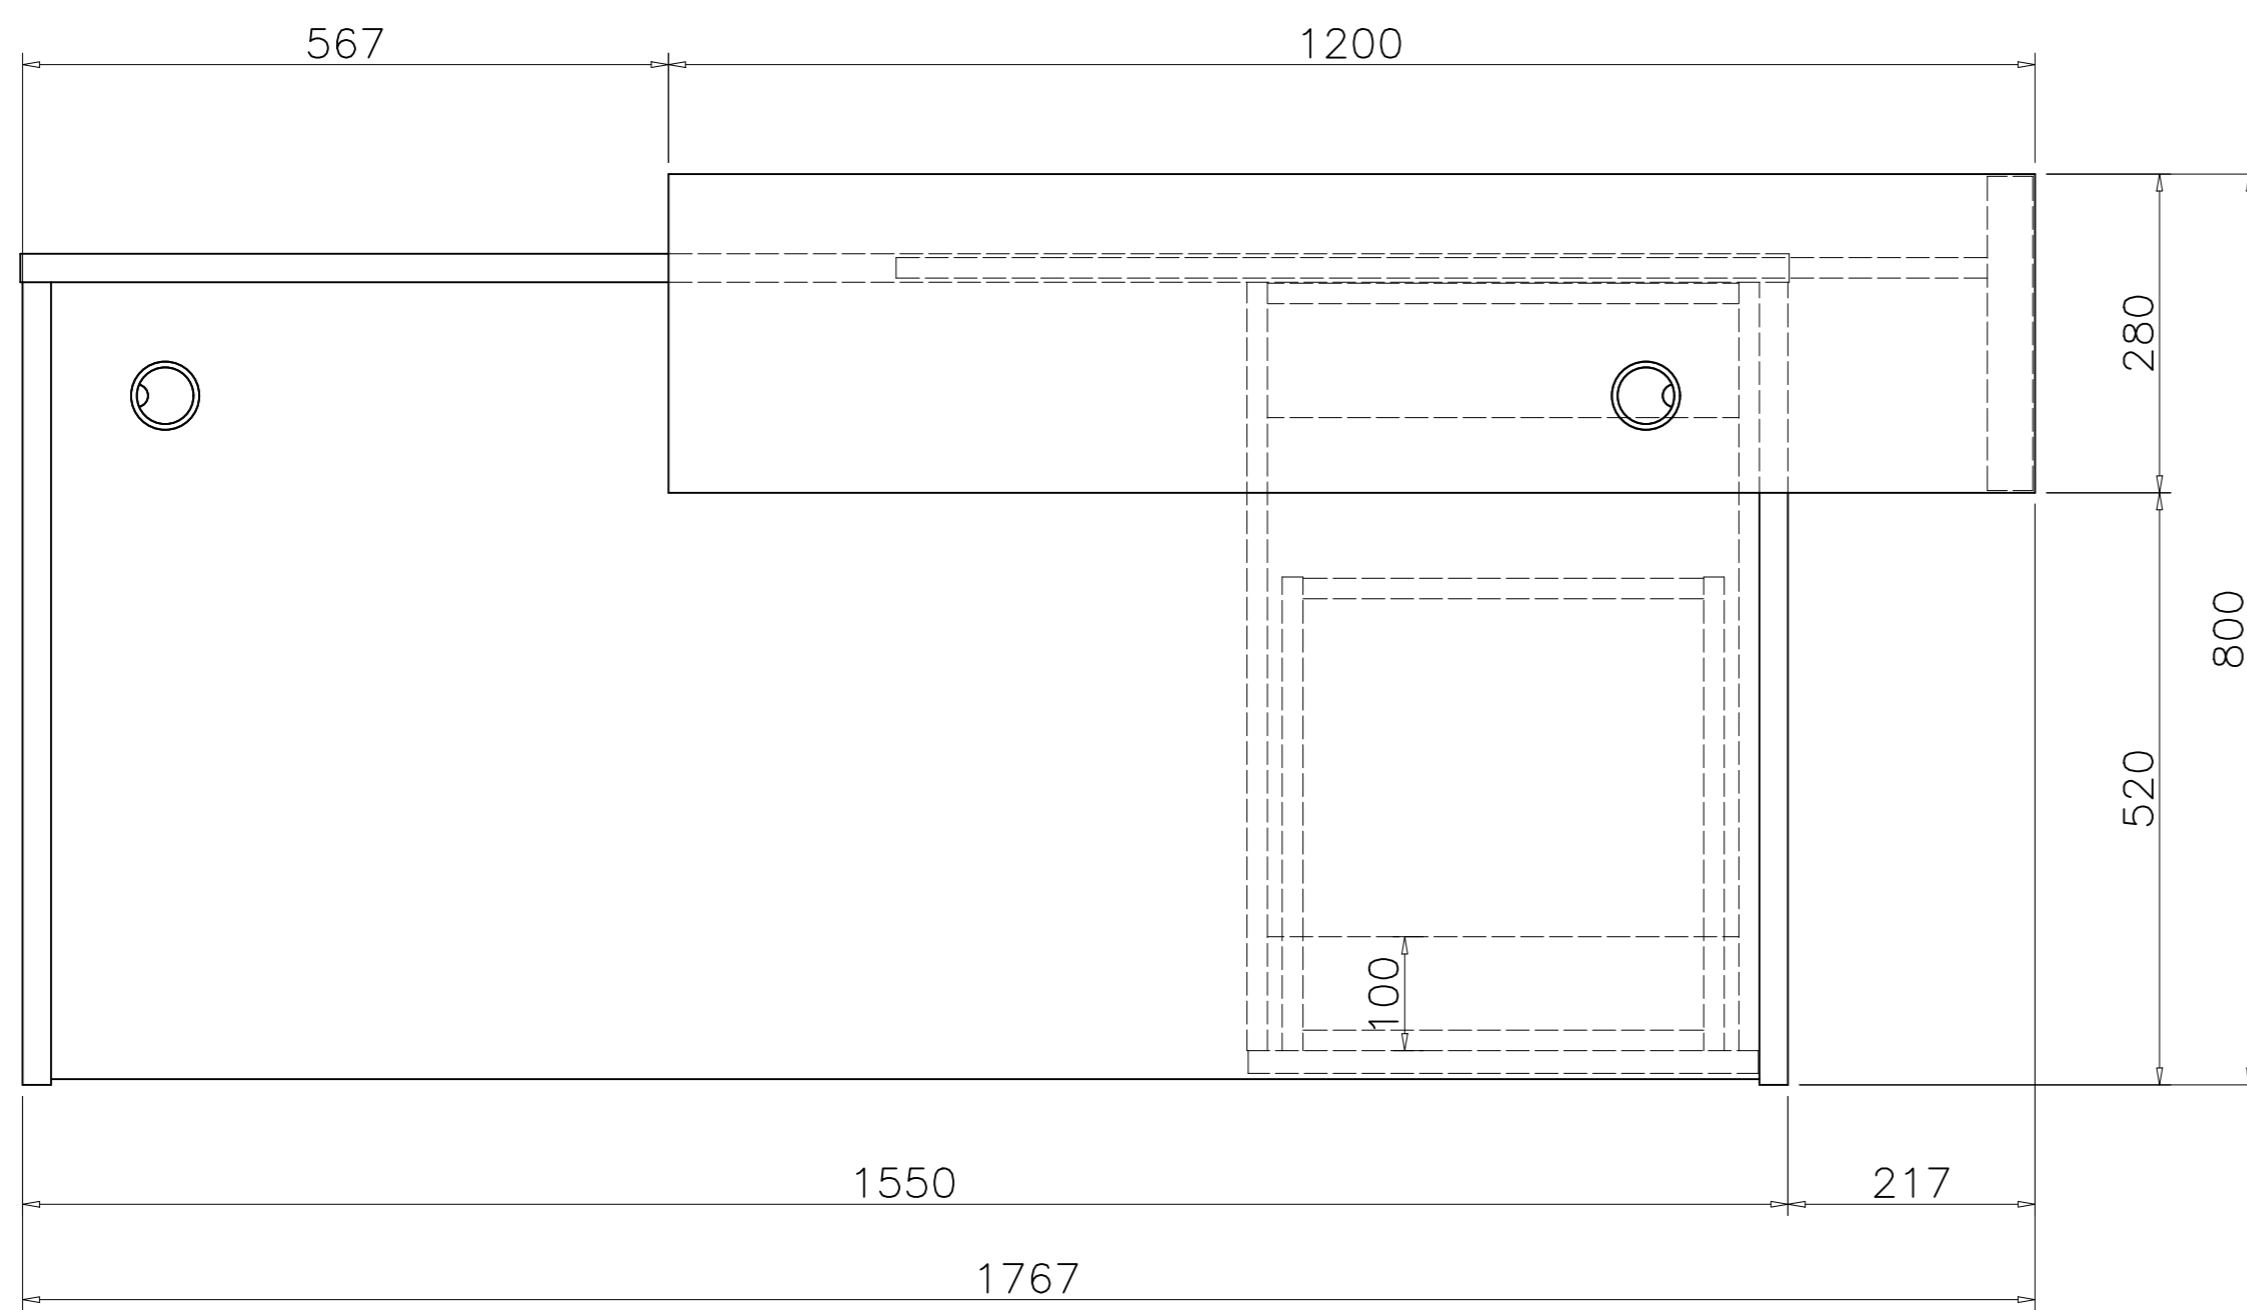

ISOMETRIC VIEW

TOP VIEW

FRONT VIEW

SIDE VIEW

Office FURNITURE
Brisbane

PRODUCT CODE:

HOLAD-L

ASSEMBLED SIZE:

1767L x 800D x 1200 H

REMARKS:

HOLA LEFT RECEPTION DESK

Office FURNITURE
Brisbane

ISOMETRIC VIEW

TOP VIEW

FRONT VIEW

SIDE VIEW

Office FURNITURE
Brisbane

PRODUCT CODE:

HOLAD-R

ASSEMBLED SIZE:

1767L x 800D x 1200 H

REMARKS:

HOLA RIGHT RECEPTION DESK

Office FURNITURE
Brisbane

ISOMETRIC VIEW

FRONT VIEW

SIDE VIEW

TOP VIEW

Office FURNITURE
Brisbane

PRODUCT CODE:

HOLARET-R

ASSEMBLED SIZE: