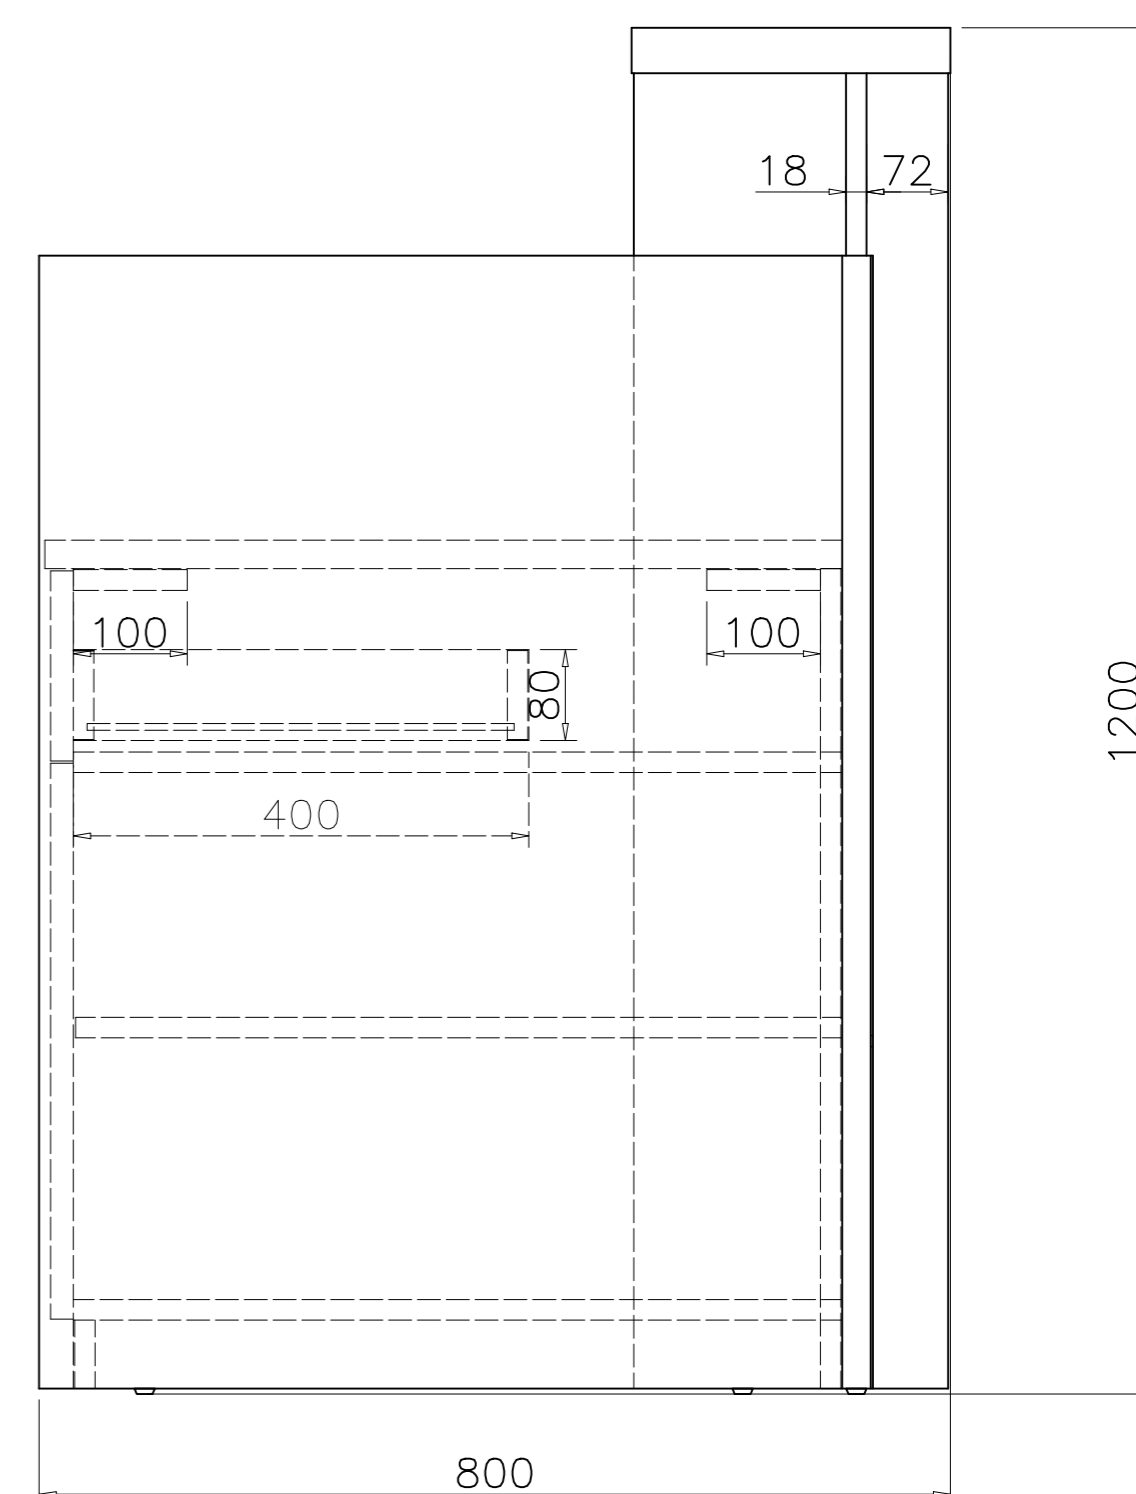

ISOMETRIC VIEW

TOP VIEW

FRONT VIEW

SIDE VIEW

Office FURNITURE
Brisbane

PRODUCT CODE:

HOLAD-L

ASSEMBLED SIZE:

1767L x 800D x 1200 H

REMARKS:

HOLA LEFT RECEPTION DESK

Office FURNITURE
Brisbane

ISOMETRIC VIEW

TOP VIEW

FRONT VIEW

SIDE VIEW

Office FURNITURE
Brisbane

PRODUCT CODE:

HOLAD-R

ASSEMBLED SIZE:

1767L x 800D x 1200 H

REMARKS:

HOLA RIGHT RECEPTION DESK

Office FURNITURE
Brisbane

ISOMETRIC VIEW

FRONT VIEW

SIDE VIEW

TOP VIEW

Office FURNITURE
Brisbane

PRODUCT CODE:

HOLARET-R

ASSEMBLED SIZE: