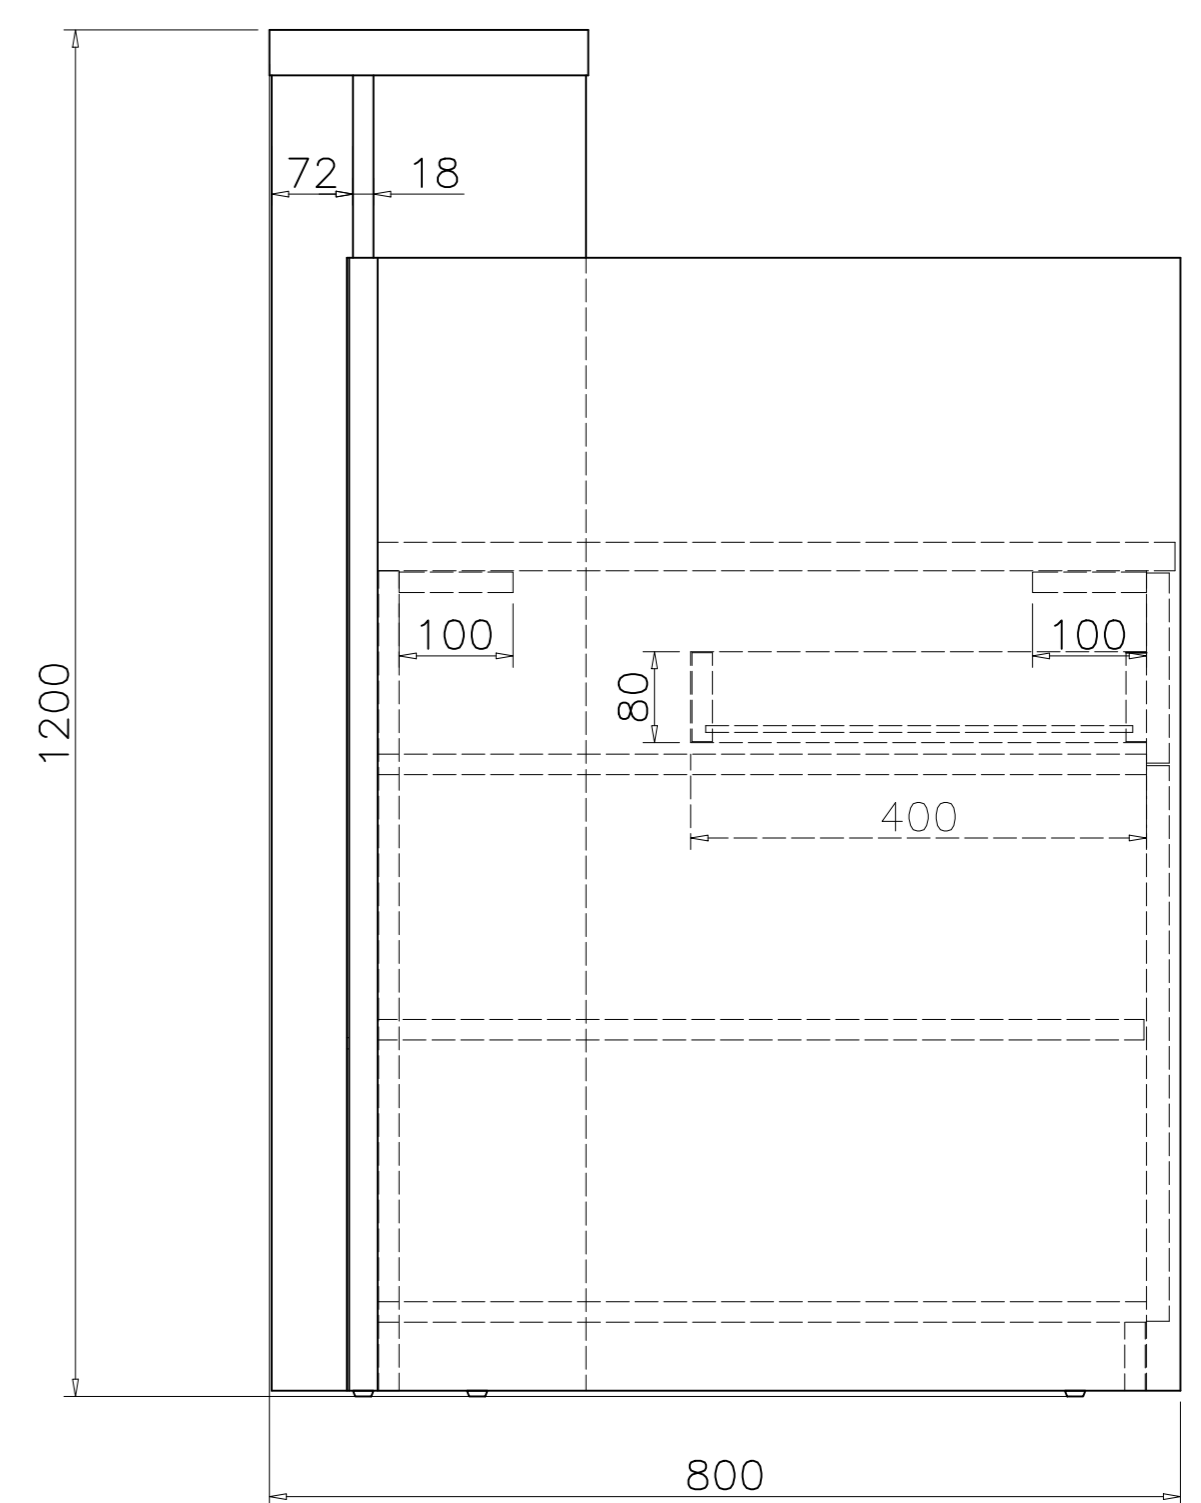

ISOMETRIC VIEW

TOP VIEW

FRONT VIEW

SIDE VIEW

Office FURNITURE
Brisbane

PRODUCT CODE:

HOLAD-L

ASSEMBLED SIZE:

1767L x 800D x 1200 H

REMARKS:

HOLA LEFT RECEPTION DESK

Office FURNITURE
Brisbane

ISOMETRIC VIEW

TOP VIEW

FRONT VIEW

SIDE VIEW

Office FURNITURE
Brisbane

PRODUCT CODE:

HOLAD-R

ASSEMBLED SIZE:

1767L x 800D x 1200 H

REMARKS:

HOLA RIGHT RECEPTION DESK

Office FURNITURE
Brisbane

ISOMETRIC VIEW

FRONT VIEW

SIDE VIEW

TOP VIEW

Office FURNITURE
Brisbane

PRODUCT CODE:

HOLARET-R

ASSEMBLED SIZE: