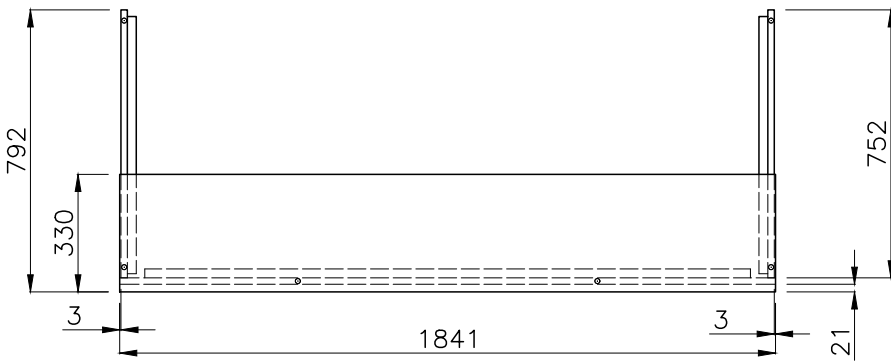

ISOMETRIC VIEW

TOP VIEW

FRONT VIEW

SIDE VIEW

Office FURNITURE
Brisbane

PRODUCT CODE:
R20-FF18

ASSEMBLED SIZE:
1841L x 790D x 1230H

REMARKS:
-