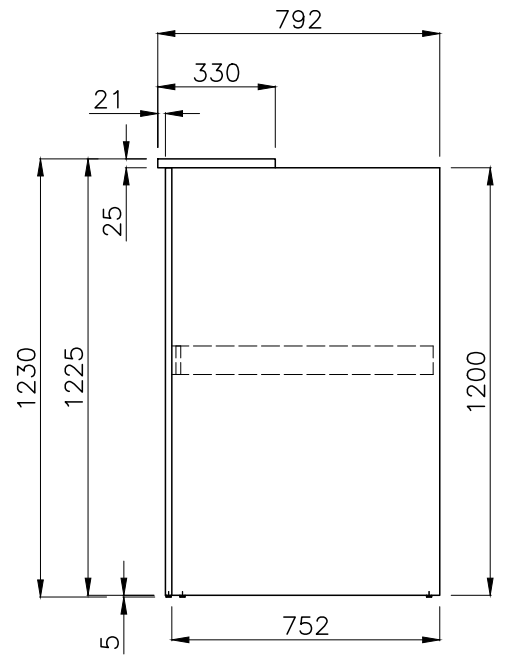

ISOMETRIC VIEW

TOP VIEW

FRONT VIEW

SIDE VIEW

Office FURNITURE
Brisbane

PRODUCT CODE:
R20-FF18

ASSEMBLED SIZE:
1841L x 790D x 1230H

REMARKS:
-