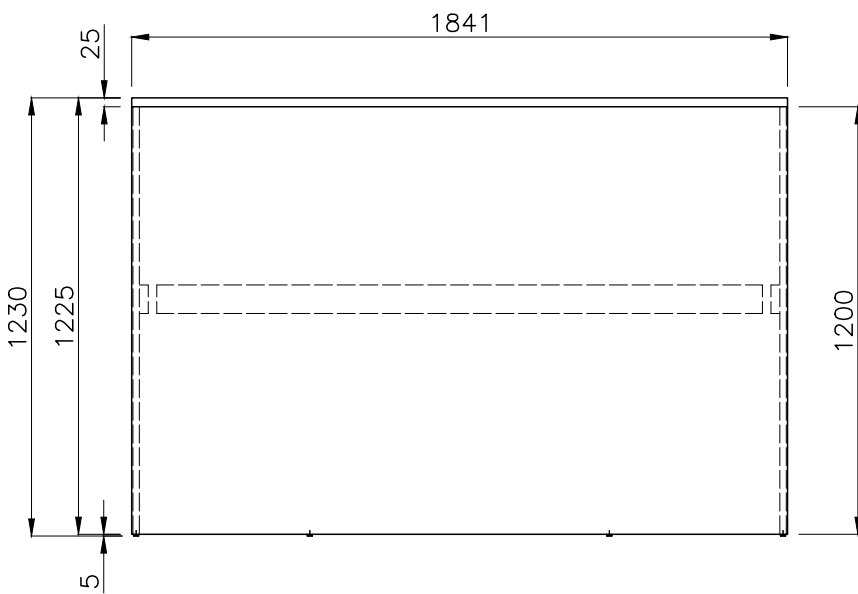

ISOMETRIC VIEW

TOP VIEW

FRONT VIEW

SIDE VIEW

Office FURNITURE
Brisbane

PRODUCT CODE:
R20-FF18

ASSEMBLED SIZE:
1841L x 790D x 1230H

REMARKS:
-