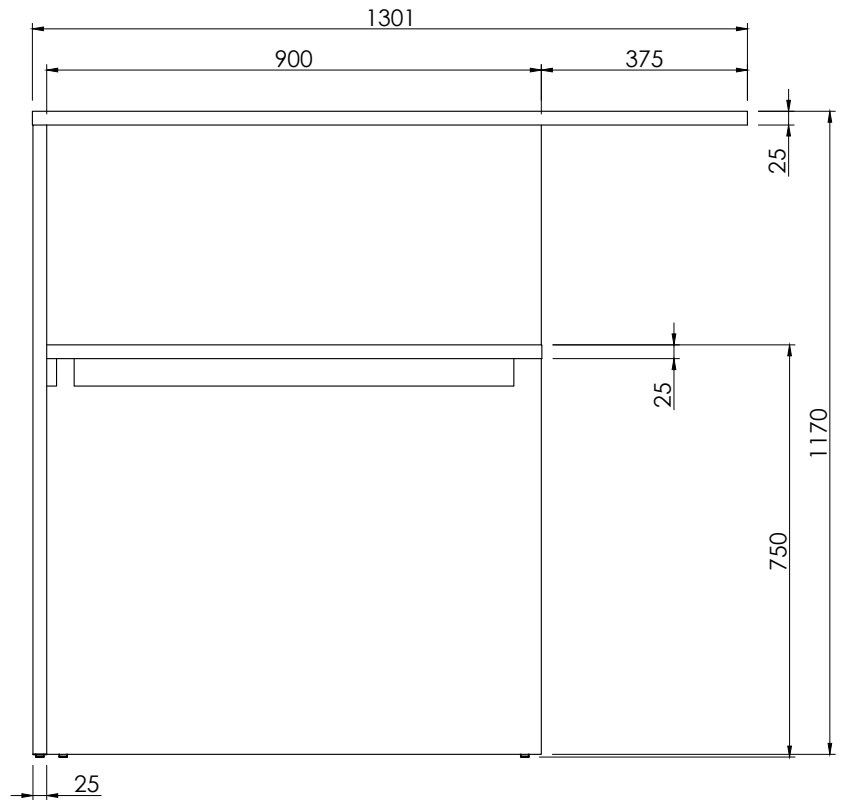

ISOMETRIC VIEW

FRONT VIEW

SIDE VIEW

TOP VIEW

Office FURNITURE
Brisbane

PRODUCT CODE:
R20 - RD212
ASSEMBLED SIZE:
1175H x 1252W x 755D

REMARKS:

Office FURNITURE
Brisbane

ISOMETRIC VIEW

FRONT VIEW

SIDE VIEW

TOP VIEW

Office FURNITURE
Brisbane

PRODUCT CODE:
R20 - RD218
ASSEMBLED SIZE:
1175H x 1852W x 755D

REMARKS:

Office FURNITURE
Brisbane

ISOMETRIC VIEW

FRONT VIEW

SIDE VIEW

TOP VIEW

Office FURNITURE
Brisbane

PRODUCT CODE:
R20 - RD2RE

ASSEMBLED SIZE:
1175H x 1301W x 479D

REMARKS: