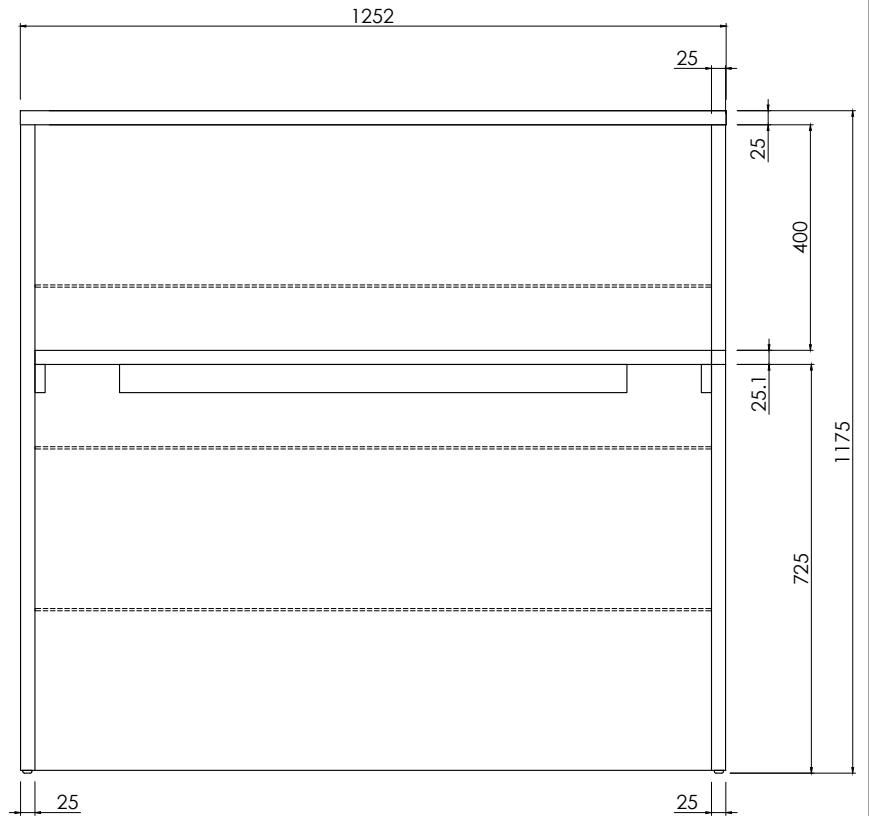

ISOMETRIC VIEW

FRONT VIEW

SIDE VIEW

TOP VIEW

Office FURNITURE
Brisbane

PRODUCT CODE:
R20 - RD212
ASSEMBLED SIZE:
1175H x 1252W x 755D

REMARKS:

Office FURNITURE
Brisbane

ISOMETRIC VIEW

FRONT VIEW

SIDE VIEW

TOP VIEW

Office FURNITURE
Brisbane

PRODUCT CODE:
R20 - RD218
ASSEMBLED SIZE:
1175H x 1852W x 755D

REMARKS:

Office FURNITURE
Brisbane

ISOMETRIC VIEW

FRONT VIEW

SIDE VIEW

TOP VIEW

Office FURNITURE
Brisbane

PRODUCT CODE:
R20 - RD2RE

ASSEMBLED SIZE:
1175H x 1301W x 479D

REMARKS: