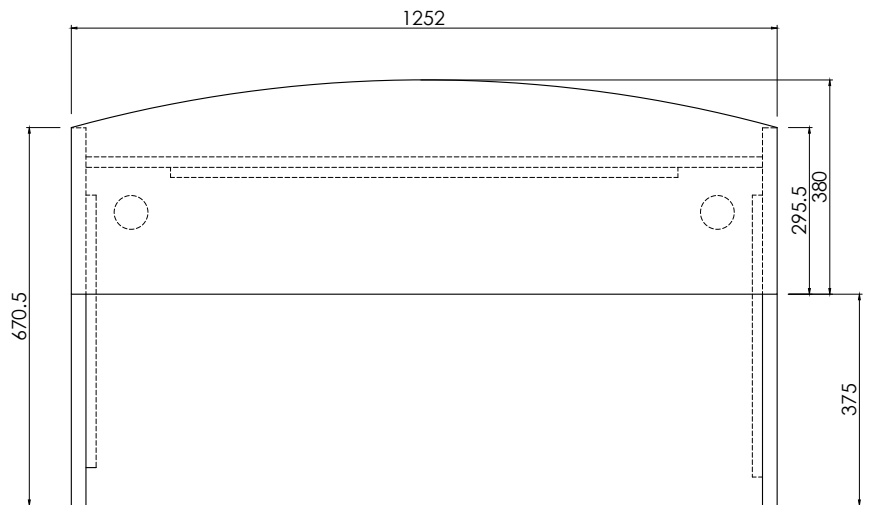

ISOMETRIC VIEW

FRONT VIEW

SIDE VIEW

TOP VIEW

Office FURNITURE
Brisbane

PRODUCT CODE:
R20 - RD212
ASSEMBLED SIZE:
1175H x 1252W x 755D

REMARKS:

Office FURNITURE
Brisbane

ISOMETRIC VIEW

FRONT VIEW

SIDE VIEW

TOP VIEW

Office FURNITURE
Brisbane

PRODUCT CODE:
R20 - RD218
ASSEMBLED SIZE:
1175H x 1852W x 755D

REMARKS:

Office FURNITURE
Brisbane

ISOMETRIC VIEW

FRONT VIEW

SIDE VIEW

TOP VIEW

Office FURNITURE
Brisbane

PRODUCT CODE:
R20 - RD2RE

ASSEMBLED SIZE:
1175H x 1301W x 479D

REMARKS: