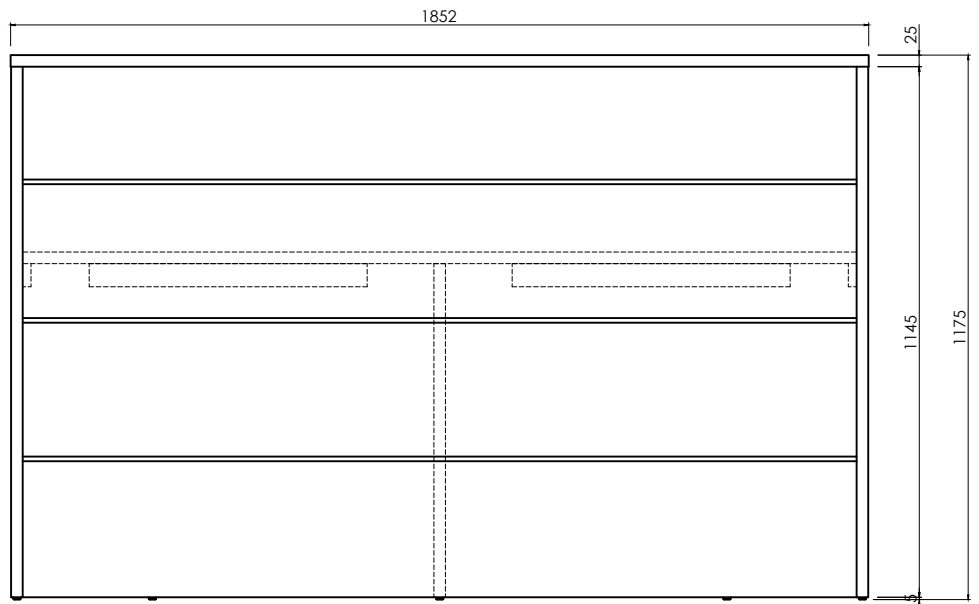

ISOMETRIC VIEW

FRONT VIEW

SIDE VIEW

TOP VIEW

Office FURNITURE
Brisbane

PRODUCT CODE:
R20 - RD212
ASSEMBLED SIZE:
1175H x 1252W x 755D

REMARKS:

Office FURNITURE
Brisbane

ISOMETRIC VIEW

FRONT VIEW

SIDE VIEW

TOP VIEW

Office FURNITURE
Brisbane

PRODUCT CODE:
R20 - RD218
ASSEMBLED SIZE:
1175H x 1852W x 755D

REMARKS:

Office FURNITURE
Brisbane

ISOMETRIC VIEW

FRONT VIEW

SIDE VIEW

TOP VIEW

Office FURNITURE
Brisbane

PRODUCT CODE:
R20 - RD2RE

ASSEMBLED SIZE:
1175H x 1301W x 479D

REMARKS: