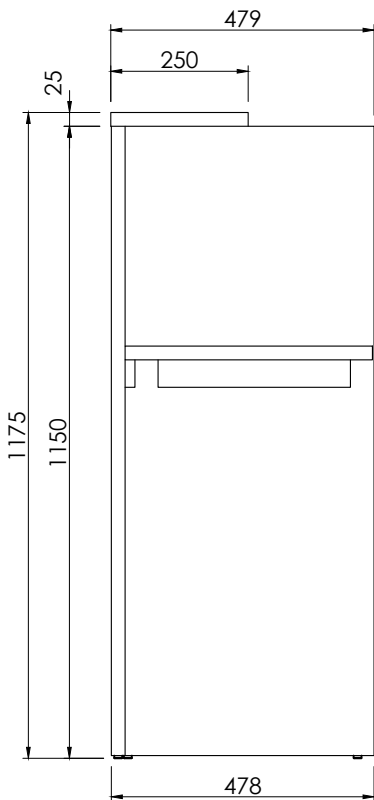

ISOMETRIC VIEW

FRONT VIEW

SIDE VIEW

TOP VIEW

Office FURNITURE
Brisbane

PRODUCT CODE:
R20 - RD212
ASSEMBLED SIZE:
1175H x 1252W x 755D

REMARKS:

Office FURNITURE
Brisbane

ISOMETRIC VIEW

FRONT VIEW

SIDE VIEW

TOP VIEW

Office FURNITURE
Brisbane

PRODUCT CODE:
R20 - RD218
ASSEMBLED SIZE:
1175H x 1852W x 755D

REMARKS:

Office FURNITURE
Brisbane

ISOMETRIC VIEW

FRONT VIEW

SIDE VIEW

TOP VIEW

Office FURNITURE
Brisbane

PRODUCT CODE:
R20 - RD2RE

ASSEMBLED SIZE:
1175H x 1301W x 479D

REMARKS: