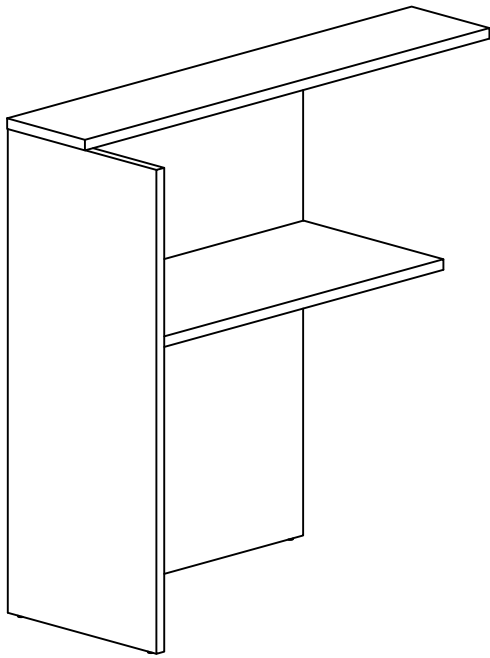

ISOMETRIC VIEW

FRONT VIEW

SIDE VIEW

TOP VIEW

Office FURNITURE
Brisbane

PRODUCT CODE:
R20 - RD212
ASSEMBLED SIZE:
1175H x 1252W x 755D

REMARKS:

Office FURNITURE
Brisbane

ISOMETRIC VIEW

FRONT VIEW

SIDE VIEW

TOP VIEW

Office FURNITURE
Brisbane

PRODUCT CODE:
R20 - RD218
ASSEMBLED SIZE:
1175H x 1852W x 755D

REMARKS:

Office FURNITURE
Brisbane

ISOMETRIC VIEW

FRONT VIEW

SIDE VIEW

TOP VIEW

Office FURNITURE
Brisbane

PRODUCT CODE:
R20 - RD2RE

ASSEMBLED SIZE:
1175H x 1301W x 479D

REMARKS: