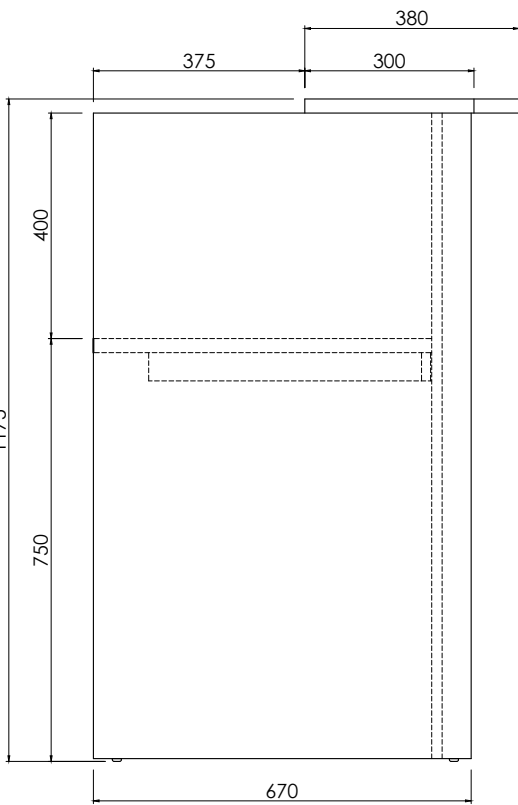

ISOMETRIC VIEW

FRONT VIEW

SIDE VIEW

TOP VIEW

Office FURNITURE
Brisbane

PRODUCT CODE:
R20 - RD212
ASSEMBLED SIZE:
1175H x 1252W x 755D

REMARKS:

Office FURNITURE
Brisbane

ISOMETRIC VIEW

FRONT VIEW

SIDE VIEW

TOP VIEW

Office FURNITURE
Brisbane

PRODUCT CODE:
R20 - RD218
ASSEMBLED SIZE:
1175H x 1852W x 755D

REMARKS:

Office FURNITURE
Brisbane

ISOMETRIC VIEW

FRONT VIEW

SIDE VIEW

TOP VIEW

Office FURNITURE
Brisbane

PRODUCT CODE:
R20 - RD2RE

ASSEMBLED SIZE:
1175H x 1301W x 479D

REMARKS: