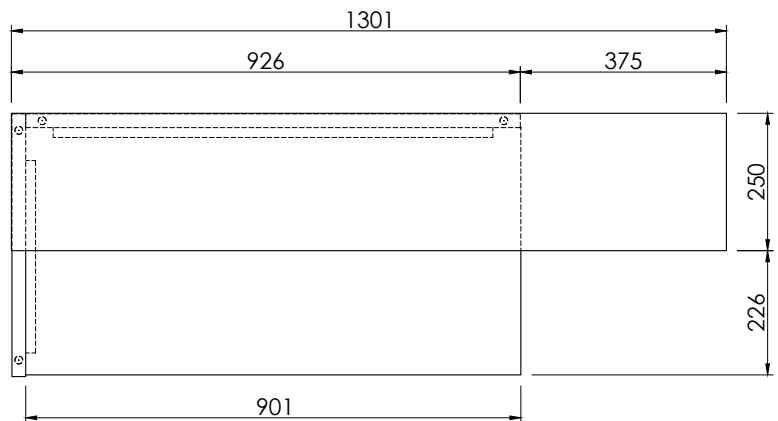

ISOMETRIC VIEW

FRONT VIEW

SIDE VIEW

TOP VIEW

Office FURNITURE
Brisbane

PRODUCT CODE:
R20 - RD212
ASSEMBLED SIZE:
1175H x 1252W x 755D

REMARKS:

Office FURNITURE
Brisbane

ISOMETRIC VIEW

FRONT VIEW

SIDE VIEW

TOP VIEW

Office FURNITURE
Brisbane

PRODUCT CODE:
R20 - RD218
ASSEMBLED SIZE:
1175H x 1852W x 755D

REMARKS:

Office FURNITURE
Brisbane

ISOMETRIC VIEW

FRONT VIEW

SIDE VIEW

TOP VIEW

Office FURNITURE
Brisbane

PRODUCT CODE:
R20 - RD2RE

ASSEMBLED SIZE:
1175H x 1301W x 479D

REMARKS: