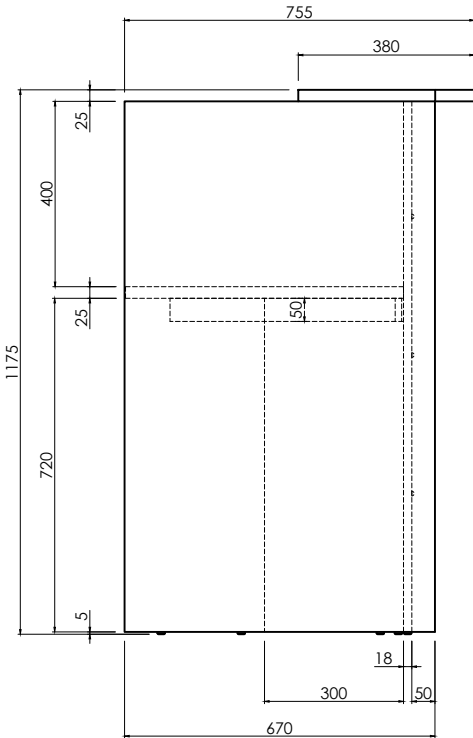

ISOMETRIC VIEW

FRONT VIEW

SIDE VIEW

TOP VIEW

Office FURNITURE
Brisbane

PRODUCT CODE:
R20 - RD212
ASSEMBLED SIZE:
1175H x 1252W x 755D

REMARKS:

Office FURNITURE
Brisbane

ISOMETRIC VIEW

FRONT VIEW

SIDE VIEW

TOP VIEW

Office FURNITURE
Brisbane

PRODUCT CODE:
R20 - RD218
ASSEMBLED SIZE:
1175H x 1852W x 755D

REMARKS:

Office FURNITURE
Brisbane

ISOMETRIC VIEW

FRONT VIEW

SIDE VIEW

TOP VIEW

Office FURNITURE
Brisbane

PRODUCT CODE:
R20 - RD2RE

ASSEMBLED SIZE:
1175H x 1301W x 479D

REMARKS: