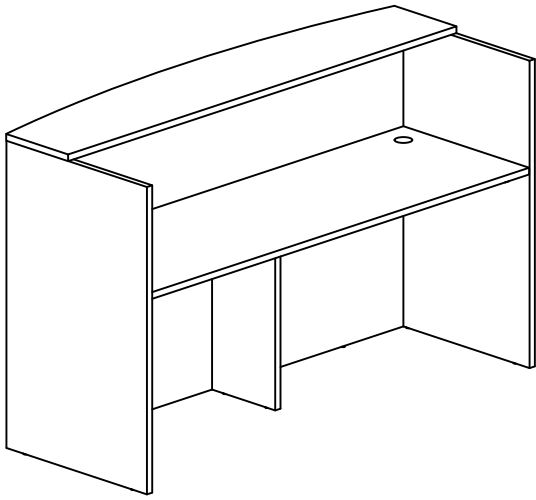

ISOMETRIC VIEW

FRONT VIEW

SIDE VIEW

TOP VIEW

Office FURNITURE
Brisbane

PRODUCT CODE:
R20 - RD212
ASSEMBLED SIZE:
1175H x 1252W x 755D

REMARKS:

Office FURNITURE
Brisbane

ISOMETRIC VIEW

FRONT VIEW

SIDE VIEW

TOP VIEW

Office FURNITURE
Brisbane

PRODUCT CODE:
R20 - RD218
ASSEMBLED SIZE:
1175H x 1852W x 755D

REMARKS:

Office FURNITURE
Brisbane

ISOMETRIC VIEW

FRONT VIEW

SIDE VIEW

TOP VIEW

Office FURNITURE
Brisbane

PRODUCT CODE:
R20 - RD2RE

ASSEMBLED SIZE:
1175H x 1301W x 479D

REMARKS: