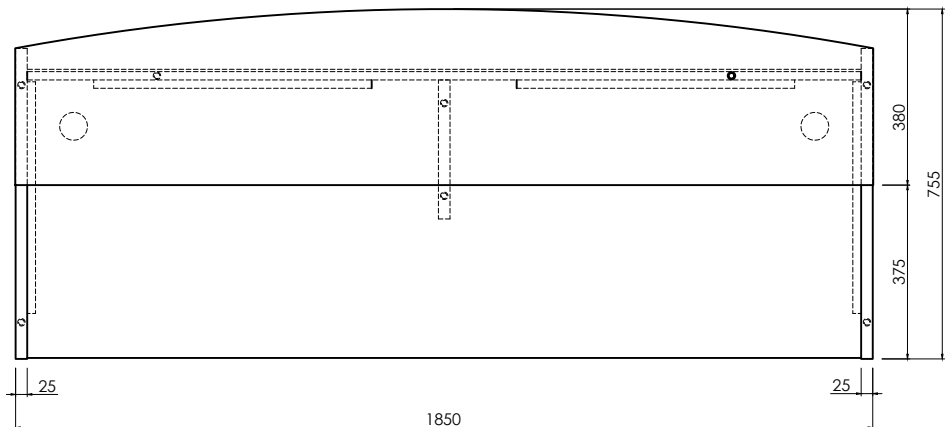

ISOMETRIC VIEW

FRONT VIEW

SIDE VIEW

TOP VIEW

Office FURNITURE
Brisbane

PRODUCT CODE:
R20 - RD212
ASSEMBLED SIZE:
1175H x 1252W x 755D

REMARKS:

Office FURNITURE
Brisbane

ISOMETRIC VIEW

FRONT VIEW

SIDE VIEW

TOP VIEW

Office FURNITURE
Brisbane

PRODUCT CODE:
R20 - RD218
ASSEMBLED SIZE:
1175H x 1852W x 755D

REMARKS:

Office FURNITURE
Brisbane

ISOMETRIC VIEW

FRONT VIEW

SIDE VIEW

TOP VIEW

Office FURNITURE
Brisbane

PRODUCT CODE:
R20 - RD2RE

ASSEMBLED SIZE:
1175H x 1301W x 479D

REMARKS: