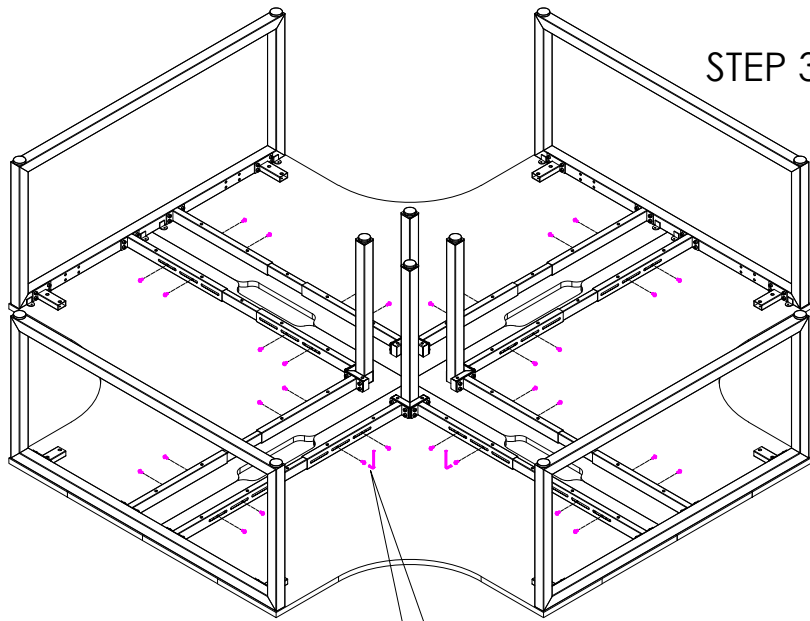

STEP 3

G E

STEP 4

A

D

32X

16X

H

FINAL

40X

E

CAUTION:
HEAVY

2 PERSON HEAVY
ASSEMBLY

Office FURNITURE
Brisbane

PRODUCT CODE:
LP-WSX157-4
ASSEMBLY INSTRUCTION-PART 2
ASSEMBLED SIZE:
1500L x 1500D x 730H

REMARKS:
WST15157 +
LP-LE15 + ST-AB1218 + ST-WSCL
Office FURNITURE
Brisbane