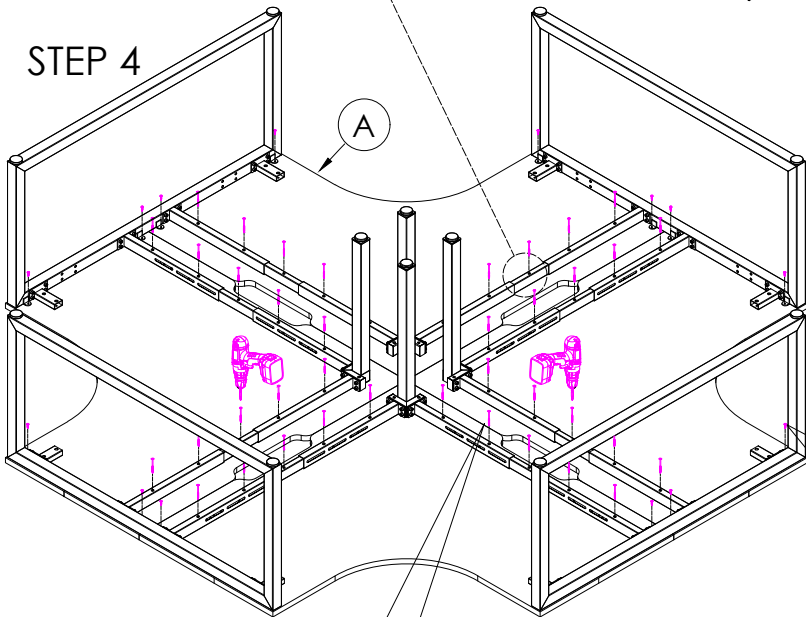

G E

STEP 4

A

D

32X

16X

H

FINAL

40X

E