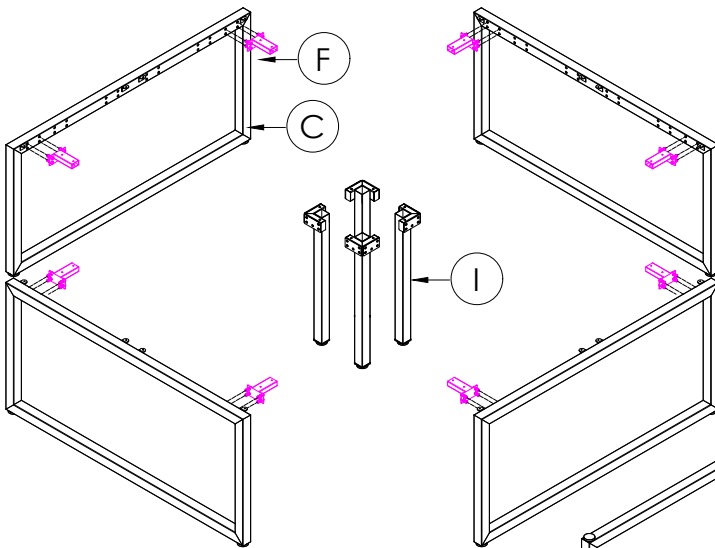

A	VARIOUS SIZES  DESKTOP	x4	C	 ST-LP-LE15	x4	D	M6 x 20mm  BUTTON HEAD ALLEN BOLT	x32
B	ST-AB1218  ADJUSTABLE BEAM	x8				E	70mm  CHIPBOARD SCREW	x40
F	100mm x 50mm  BRACKET	x8	G	 3mm SPACER	x8	H	25mm  CHIPBOARD SCREW	x16
I	 ST-WSCL	x4						

STEP 1

STEP 2

CAUTION:  
HEAVY

2 PERSON HEAVY  
ASSEMBLY

Office FURNITURE  
Brisbane

PRODUCT CODE:  
LP-WSX157-4  
ASSEMBLY INSTRUCTION-PART1

ASSEMBLED SIZE:  
1500L x 1500D x 730H

REMARKS:  
WST15157 +  
LP-LE15 + ST-AB1218 + ST-WSCL