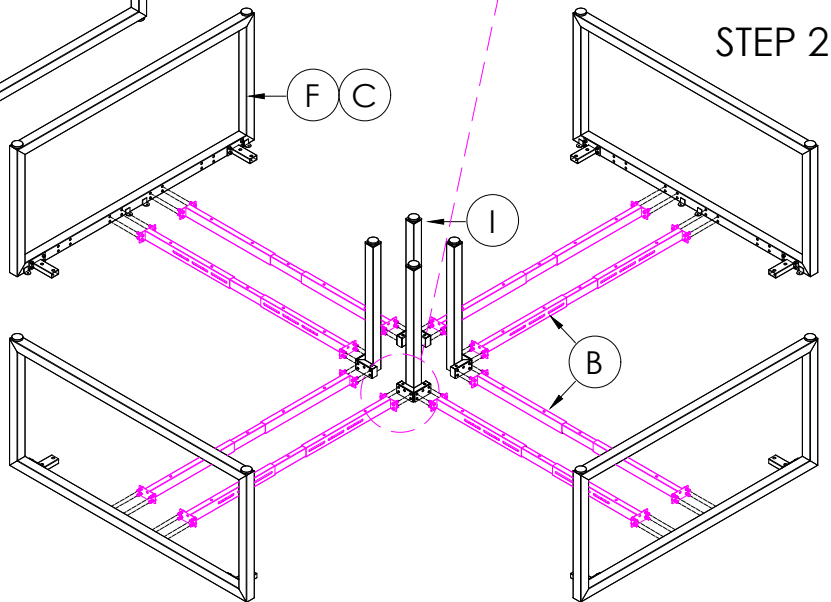

A	VARIOUS SIZES  DESKTOP	x4	C	 ST-LP-LE15	x4	D	M6 x 20mm  BUTTON HEAD ALLEN BOLT	x32
B	ST-AB1218  ADJUSTABLE BEAM	x8				E	70mm  CHIPBOARD SCREW	x40
F	100mm x 50mm  BRACKET	x8	G	 3mm SPACER	x8	H	25mm  CHIPBOARD SCREW	x16
I	 ST-WSCL	x4						

STEP 1

STEP 2

CAUTION:  
HEAVY

2 PERSON HEAVY  
ASSEMBLY

Office FURNITURE  
Brisbane

PRODUCT CODE:  
LP-WSX157-4  
ASSEMBLY INSTRUCTION-PART1

ASSEMBLED SIZE:  
1500L x 1500D x 730H

REMARKS:  
WST15157 +  
LP-LE15 + ST-AB1218 + ST-WSCL