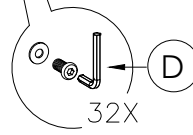

STEP 3

G E

STEP 4

A

D

32X

16X

H

FINAL

40X

E

CAUTION:
HEAVY

2 PERSON HEAVY
ASSEMBLY

Office FURNITURE
Brisbane

PRODUCT CODE:
LP-WSX157-4
ASSEMBLY INSTRUCTION-PART 2
ASSEMBLED SIZE:
1500L x 1500D x 730H

REMARKS:
WST15157 +
LP-LE15 + ST-AB1218 + ST-WSCL
Office FURNITURE
Brisbane