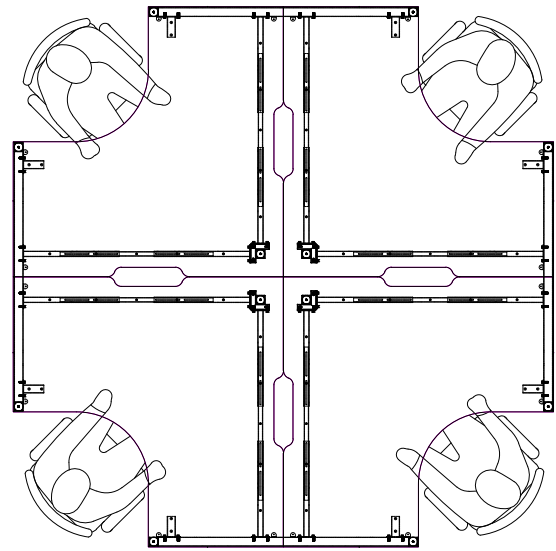

A	VARIOUS SIZES  DESKTOP	x4	C	 ST-LP-LE15	x4	D	M6 x 20mm  BUTTON HEAD ALLEN BOLT	x32
B	ST-AB1218  ADJUSTABLE BEAM	x8	G	 3mm SPACER	x8	E	70mm  CHIPBOARD SCREW	x40
F	100mm x 50mm  BRACKET	x8	H	 CHIPBOARD SCREW	x16	I	 ST-WSCL	x4

### STEP 1

READY2GO FURNITURE

PRODUCT CODE:  
LP-WSX157-4  
ASSEMBLY INSTRUCTION-PART 2

ASSEMBLED SIZE:  
1500L x 1500D x 730H

REMARKS:  
WST15157 +  
LP-LE15 + ST-AB1218 + ST-WSCL

2021  
READY TO GO FURNITURE PTY LTD