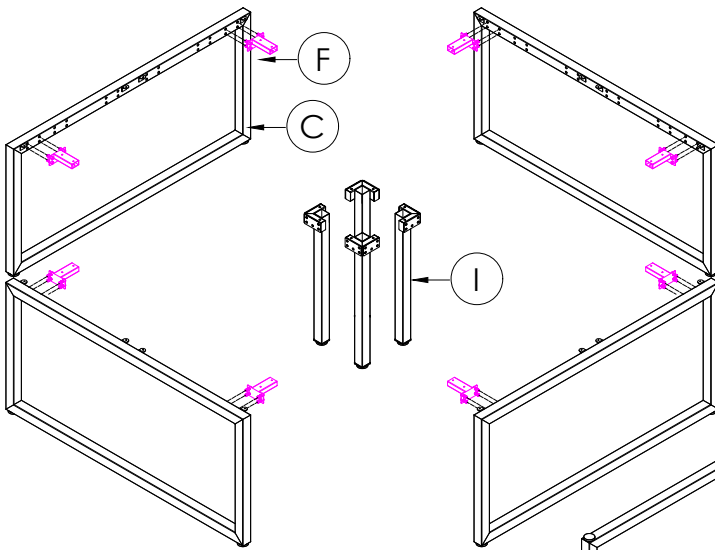

A	VARIOUS SIZES  DESKTOP	x4	C	 ST-LP-LE15	x4	D	M6 x 20mm  BUTTON HEAD ALLEN BOLT	x32
B	ST-AB1218  ADJUSTABLE BEAM	x8	G	 3mm SPACER	x8	E	70mm  CHIPBOARD SCREW	x40
F	100mm x 50mm  BRACKET	x8	H	 CHIPBOARD SCREW	x16	I	 ST-WSCL	x4

### STEP 1

READY2GO FURNITURE

PRODUCT CODE:  
LP-WSX157-4  
ASSEMBLY INSTRUCTION-PART 2

ASSEMBLED SIZE:  
1500L x 1500D x 730H

REMARKS:  
WST15157 +  
LP-LE15 + ST-AB1218 + ST-WSCL

2021  
READY TO GO FURNITURE PTY LTD