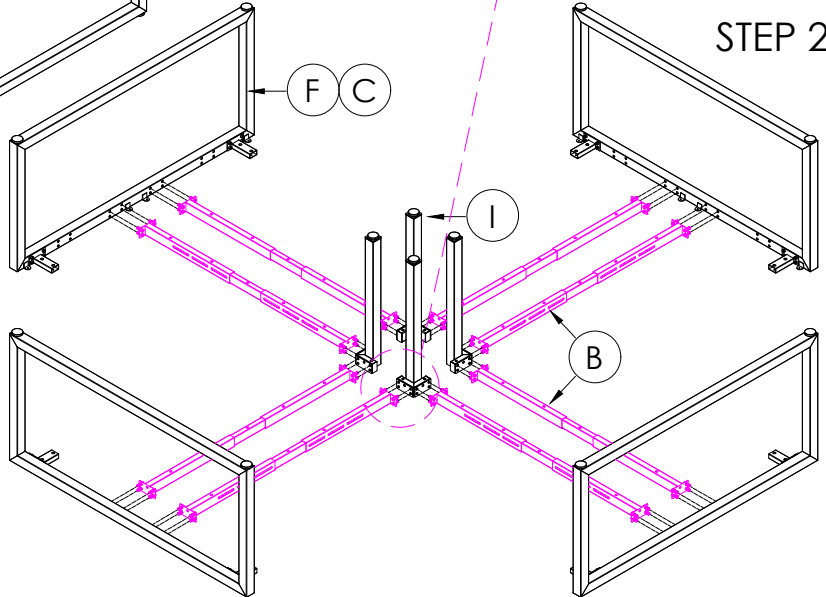

STEP 2

CAUTION:
HEAVY

2 PERSON HEAVY
ASSEMBLY