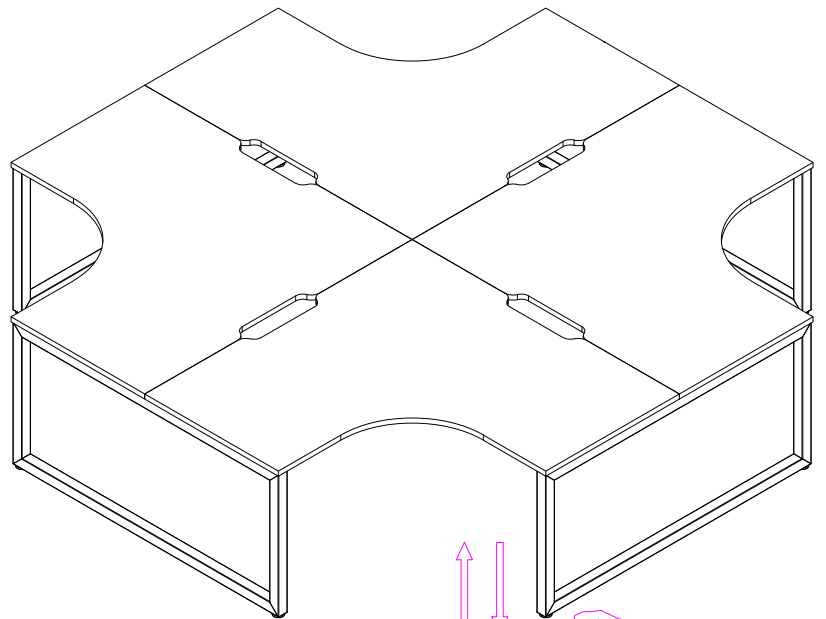

32X

H

16X

E

40X

FINAL

CAUTION:  
HEAVY

2 PERSON HEAVY  
ASSEMBLY

READY2GO FURNITURE

PRODUCT CODE:  
LP-WSX157-4  
ASSEMBLY INSTRUCTION-PART 2

ASSEMBLED SIZE:  
1500L x 1500D x 730H

REMARKS:  
WST15157 +  
LP-LE15 + ST-AB1218 + ST-WSCL

2021  
READY TO GO FURNITURE PTY LTD