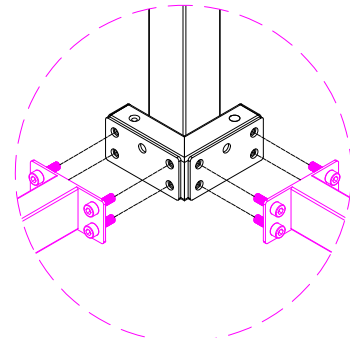

A	VARIOUS SIZES  DESKTOP	x4	C	 ST-LP-LE15	x4	D	M6 x 20mm  BUTTON HEAD ALLEN BOLT	x32
B	ST-AB1218  ADJUSTABLE BEAM	x8	G	 3mm SPACER	x8	E	70mm  CHIPBOARD SCREW	x40
F	100mm x 50mm  BRACKET	x8	H	 CHIPBOARD SCREW	x16	I	 ST-WSCL	x4

### STEP 1