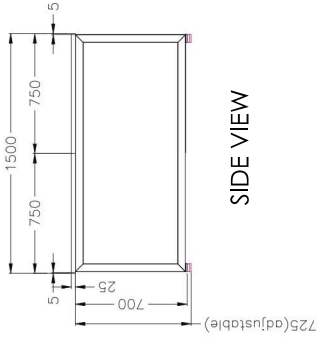

LOOP CORNER WORKSTATION

Size	Scalloped
1500 x 1500 x 750	LP-WS157
1800 x 1800 x 750	LP-WS187

LOOP 120 DEGREE WORKSTATION

Size	Code
1200 x 1200 x 750	LP-120-3-127
1500 x 1500 x 750	LP-120-3-157

Custom made to order tops
Available with cable port or scallops
(Scallops not standard)

TOP VIEW

FRONT VIEW

SINGLE INLINE END LEG

Size	Code
740W x 700H	STPR-75E

SINGLE INLINE SHARED LEG

Size	Code
700W x 700H	STINS

ADJUSTABLE BEAM

Size	Code
1200 - 1800	ST-AB1218
1800 - 2400	ST-AB1824

DOUBLE INLINE TECHNICAL DRAWING

DOUBLE INLINE FRAME COMPONENTS

ISOMETRIC VIEW

TOP VIEW

FRONT VIEW

SIDE VIEW

DOUBLE INLINE END LEG

Size	Code
1490W X 700H	ST-PE-ISE

DOUBLE INLINE SHARED LEG

Size	Code
1400W X 700H	ST-INDS

ADJUSTABLE BEAM

Size	Code
1200 - 1800	ST-AB1218
1800 - 2400	ST-AB1824

TOP VIEW

ISOMETRIC VIEW

Size	Code
740W x 700H	ST-PR-75E

Size	Code
700H	ST-W5L