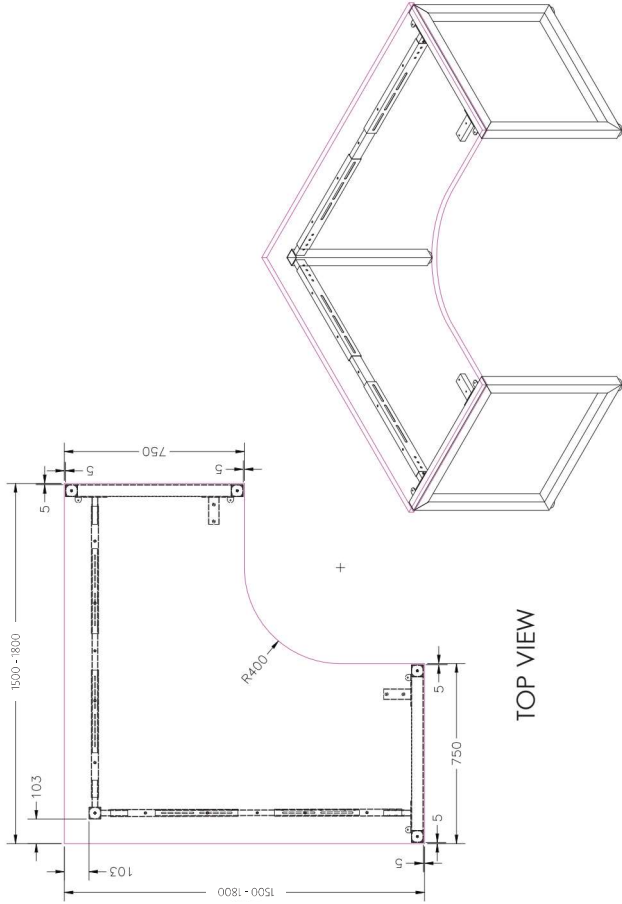

LOOP CORNER WORKSTATION

Size	Scalloped
1500 x 1500 x 750	LP-WS157
1800 x 1800 x 750	LP-WS187

LOOP 120 DEGREE WORKSTATION

Size	Code
1200 x 1200 x 750	LP-120-3-127
1500 x 1500 x 750	LP-120-3-157

Custom made to order tops
Available with cable port or scallops
(Scallops not standard)

TOP VIEW

FRONT VIEW

SINGLE INLINE END LEG

Size	Code
740W x 700H	STPR-75E

SINGLE INLINE SHARED LEG

Size	Code
700W x 700H	STINS

ADJUSTABLE BEAM

Size	Code
1200 - 1800	ST-AB1218
1800 - 2400	ST-AB1824

DOUBLE INLINE TECHNICAL DRAWING

DOUBLE INLINE FRAME COMPONENTS

ISOMETRIC VIEW

TOP VIEW

FRONT VIEW

SIDE VIEW

DOUBLE INLINE END LEG

Size	Code
1490W X 700H	ST-PE-ISE

DOUBLE INLINE SHARED LEG

Size	Code
1400W X 700H	ST-INDS

ADJUSTABLE BEAM

Size	Code
1200 - 1800	ST-AB1218
1800 - 2400	ST-AB1824

TOP VIEW

ISOMETRIC VIEW

Size	Code
740W x 700H	ST-PR-75E

Size	Code
700H	ST-W5L