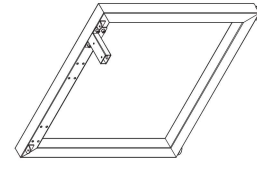

DOUBLE INLINE TECHNICAL DRAWING

DOUBLE INLINE FRAME COMPONENTS

ISOMETRIC VIEW

TOP VIEW

FRONT VIEW

SIDE VIEW

DOUBLE INLINE END LEG

Size	Code
1490W X 700H	ST-PE-ISE

DOUBLE INLINE SHARED LEG

Size	Code
1400W X 700H	ST-INDS

ADJUSTABLE BEAM

Size	Code
1200 - 1800	ST-AB1218
1800 - 2400	ST-AB1824

TOP VIEW

ISOMETRIC VIEW

Size	Code
740W x 700H	ST-PR-75E

Size	Code
700H	ST-W5L