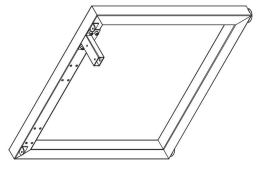

LOOP CORNER WORKSTATION

Size	Scalloped
1500 x 1500 x 750	LP-WS157
1800 x 1800 x 750	LP-WS187

LOOP 120 DEGREE WORKSTATION

Size	Code
1200 x 1200 x 750	LP-120-3-127
1500 x 1500 x 750	LP-120-3-157

Custom made to order tops
Available with cable port or scallops
(Scallops not standard)

TOP
WHITE

FRAME
BLACK

WHITE

4 Person Corner Workstation
Desk Mount Fabric Screens

SINGLE INLINE TECHNICAL DRAWING

SINGLE INLINE FRAME COMPONENTS

ISOMETRIC VIEW

SIDE VIEW

TOP VIEW

FRONT VIEW

SINGLE INLINE END LEG

Size	Code
740W x 700H	STPR-75E

SINGLE INLINE SHARED LEG

Size	Code
700W x 700H	STINS

ADJUSTABLE BEAM

Size	Code
1200 - 1800	ST-AB1218
1800 - 2400	ST-AB1824