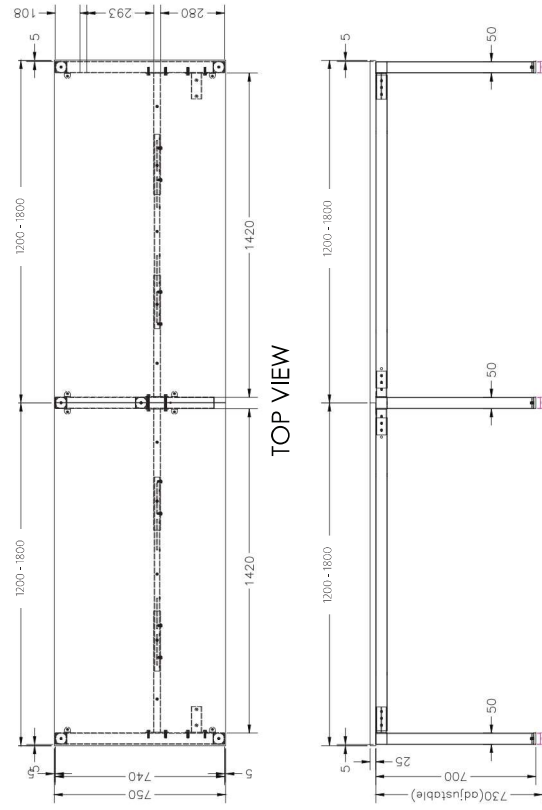

LOOP CORNER WORKSTATION

Size	Scalloped
1500 x 1500 x 750	LP-WS157
1800 x 1800 x 750	LP-WS187

LOOP 120 DEGREE WORKSTATION

Size	Code
1200 x 1200 x 750	LP-120-3-127
1500 x 1500 x 750	LP-120-3-157

Custom made to order tops
Available with cable port or scallops
(Scallops not standard)

TOP VIEW

FRONT VIEW

SINGLE INLINE END LEG

Size	Code
740W x 700H	STPR-75E

SINGLE INLINE SHARED LEG

Size	Code
700W x 700H	STINS

ADJUSTABLE BEAM

Size	Code
1200 - 1800	ST-AB1218
1800 - 2400	ST-AB1824

DOUBLE INLINE TECHNICAL DRAWING

DOUBLE INLINE FRAME COMPONENTS

ISOMETRIC VIEW

TOP VIEW

FRONT VIEW

SIDE VIEW

DOUBLE INLINE END LEG

Size	Code
1490W X 700H	ST-PE-ISE

DOUBLE INLINE SHARED LEG

Size	Code
1400W X 700H	ST-INDS

ADJUSTABLE BEAM

Size	Code
1200 - 1800	ST-AB1218
1800 - 2400	ST-AB1824

TOP VIEW

ISOMETRIC VIEW

Size	Code
740W x 700H	ST-PR-75E

Size	Code
700H	ST-W5L