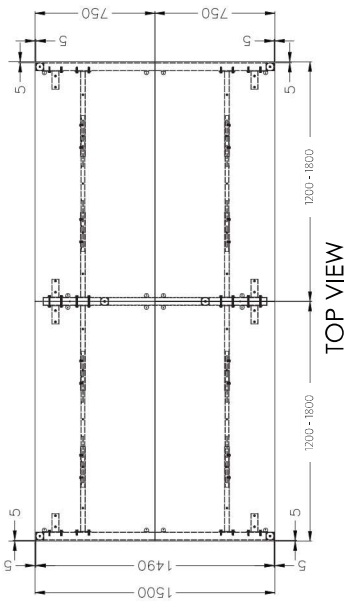

LOOP CORNER WORKSTATION

Size	Scalloped
1500 x 1500 x 750	LP-WS157
1800 x 1800 x 750	LP-WS187

LOOP 120 DEGREE WORKSTATION

Size	Code
1200 x 1200 x 750	LP-120-3-127
1500 x 1500 x 750	LP-120-3-157

Custom made to order tops
Available with cable port or scallops
(Scallops not standard)

TOP VIEW

FRONT VIEW

SINGLE INLINE END LEG

Size	Code
740W x 700H	STPR-75E

SINGLE INLINE SHARED LEG

Size	Code
700W x 700H	STINS

ADJUSTABLE BEAM

Size	Code
1200 - 1800	ST-AB1218
1800 - 2400	ST-AB1824

DOUBLE INLINE TECHNICAL DRAWING

DOUBLE INLINE FRAME COMPONENTS

ISOMETRIC VIEW

TOP VIEW

FRONT VIEW

SIDE VIEW

DOUBLE INLINE END LEG

Size	Code
1490W X 700H	ST-PE-ISE

DOUBLE INLINE SHARED LEG

Size	Code
1400W X 700H	ST-INDS

ADJUSTABLE BEAM

Size	Code
1200 - 1800	ST-AB1218
1800 - 2400	ST-AB1824

TOP VIEW

ISOMETRIC VIEW

Size	Code
740W x 700H	ST-PR-75E

Size	Code
700H	ST-W5L