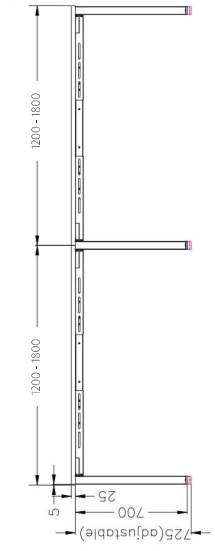

LOOP CORNER WORKSTATION

Size	Scalloped
1500 x 1500 x 750	LP-WS157
1800 x 1800 x 750	LP-WS187

LOOP 120 DEGREE WORKSTATION

Size	Code
1200 x 1200 x 750	LP-120-3-127
1500 x 1500 x 750	LP-120-3-157

Custom made to order tops
Available with cable port or scallops
(Scallops not standard)

TOP VIEW

FRONT VIEW

SINGLE INLINE END LEG

Size	Code
740W x 700H	STPR-75E

SINGLE INLINE SHARED LEG

Size	Code
700W x 700H	STINS

ADJUSTABLE BEAM

Size	Code
1200 - 1800	ST-AB1218
1800 - 2400	ST-AB1824

DOUBLE INLINE TECHNICAL DRAWING

DOUBLE INLINE FRAME COMPONENTS

ISOMETRIC VIEW

TOP VIEW

FRONT VIEW

SIDE VIEW

DOUBLE INLINE END LEG

Size	Code
1490W X 700H	ST-PE-ISE

DOUBLE INLINE SHARED LEG

Size	Code
1400W X 700H	ST-INDS

ADJUSTABLE BEAM

Size	Code
1200 - 1800	ST-AB1218
1800 - 2400	ST-AB1824

TOP VIEW

ISOMETRIC VIEW

Size	Code
740W x 700H	ST-PR-75E

Size	Code
700H	ST-W5L