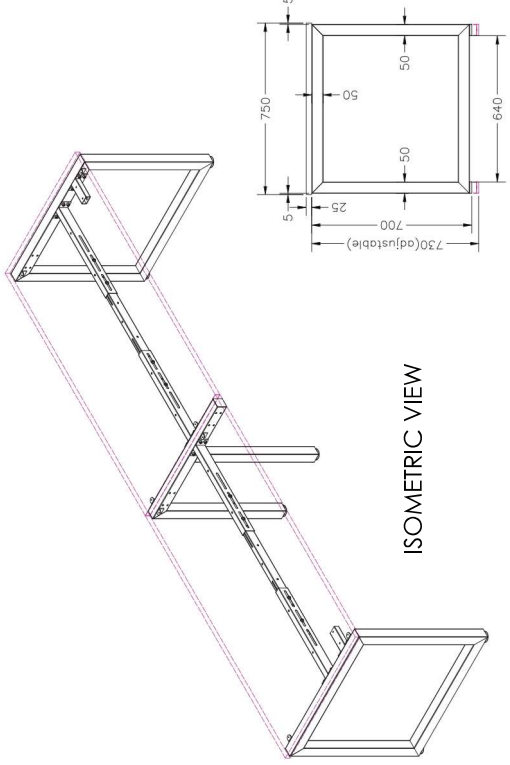

LOOP CORNER WORKSTATION

Size	Scalloped
1500 x 1500 x 750	LP-WS157
1800 x 1800 x 750	LP-WS187

LOOP 120 DEGREE WORKSTATION

Size	Code
1200 x 1200 x 750	LP-120-3-127
1500 x 1500 x 750	LP-120-3-157

Custom made to order tops
Available with cable port or scallops
(Scallops not standard)

TOP
WHITE

FRAME
BLACK

WHITE

4 Person Corner Workstation
Desk Mount Fabric Screens

SINGLE INLINE TECHNICAL DRAWING

SINGLE INLINE FRAME COMPONENTS

ISOMETRIC VIEW

SIDE VIEW

TOP VIEW

FRONT VIEW

SINGLE INLINE END LEG

Size	Code
740W x 700H	STPR-75E

SINGLE INLINE SHARED LEG

Size	Code
700W x 700H	STINS

ADJUSTABLE BEAM

Size	Code
1200 - 1800	ST-AB1218
1800 - 2400	ST-AB1824

DOUBLE INLINE SHARED LEG

Size	Code
1400W X 700H	ST-INDS

ADJUSTABLE BEAM

Size	Code
1200 - 1800	ST-AB1218
1800 - 2400	ST-AB1824

TOP VIEW

ISOMETRIC VIEW

Size	Code
740W x 700H	ST-PR-75E

Size	Code
700H	ST-W5L