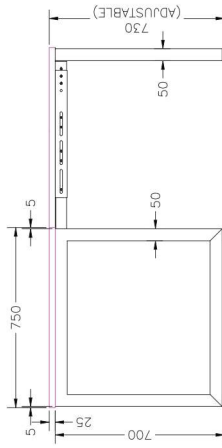

TOP VIEW

FRONT VIEW

SINGLE INLINE END LEG

Size	Code
740W x 700H	STPR-75E

SINGLE INLINE SHARED LEG

Size	Code
700W x 700H	STINS

ADJUSTABLE BEAM

Size	Code
1200 - 1800	ST-AB1218
1800 - 2400	ST-AB1824

DOUBLE INLINE TECHNICAL DRAWING

DOUBLE INLINE FRAME COMPONENTS

ISOMETRIC VIEW

TOP VIEW

FRONT VIEW

SIDE VIEW

DOUBLE INLINE END LEG

Size	Code
1490W X 700H	ST-PE-ISE

DOUBLE INLINE SHARED LEG

Size	Code
1400W X 700H	ST-INDS

ADJUSTABLE BEAM

Size	Code
1200 - 1800	ST-AB1218
1800 - 2400	ST-AB1824

TOP VIEW

ISOMETRIC VIEW

Size	Code
740W x 700H	ST-PR-75E

Size	Code
700H	ST-W5L

Size	Code
700H	ST-W5L120

FRONT VIEW

SCREEN PARTITIONS

Create privacy and reduce noise with a variety of desk mount screens, perfect for inline desk pods or workstations.

GLASS DESK MOUNT SCREEN

Size	Code
750L x 520H*	S23-GE752
750L x 520H	SL-GE752
1200L x 520H	SL-GE1252
1500L x 520H	SL-GE155
1800L x 520H	SL-GE1852