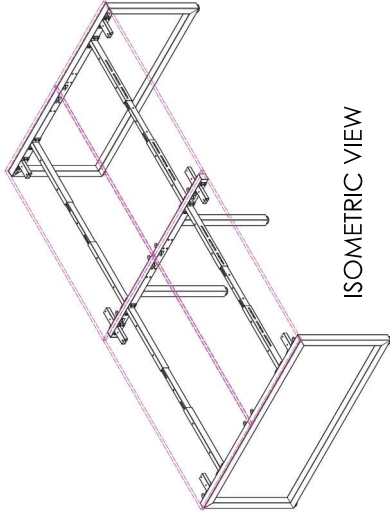

TOP
WHITE

FRAME
BLACK

WHITE

4 Person Corner Workstation
Desk Mount Fabric Screens

SINGLE INLINE TECHNICAL DRAWING

SINGLE INLINE FRAME COMPONENTS

ISOMETRIC VIEW

SIDE VIEW

TOP VIEW

FRONT VIEW

SINGLE INLINE END LEG

Size	Code
740W x 700H	STPR-75E

SINGLE INLINE SHARED LEG

Size	Code
700W x 700H	STINS

ADJUSTABLE BEAM

Size	Code
1200 - 1800	ST-AB1218
1800 - 2400	ST-AB1824

DOUBLE INLINE TECHNICAL DRAWING

DOUBLE INLINE FRAME COMPONENTS

ISOMETRIC VIEW

TOP VIEW

FRONT VIEW

SIDE VIEW

DOUBLE INLINE END LEG

Size	Code
1490W X 700H	ST-PE-ISE

DOUBLE INLINE SHARED LEG

Size	Code
1400W X 700H	ST-INDS

ADJUSTABLE BEAM

Size	Code
1200 - 1800	ST-AB1218
1800 - 2400	ST-AB1824

TOP VIEW

ISOMETRIC VIEW

Size	Code
740W x 700H	ST-PR-75E

Size	Code
700H	ST-W5L