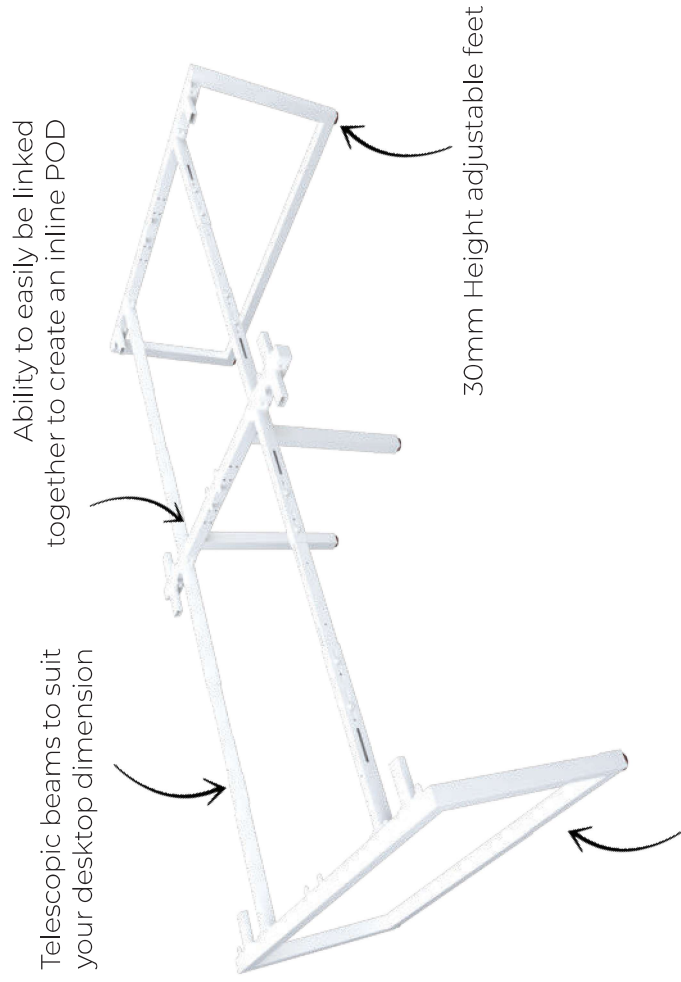

LOOP DESKING

360 LOOP DESIGN AND TIMELESS GOOD LOOKS

LOOP DESKING

Featuring a modern 360 loop design and timeless good looks. LOOP is the ultimate adaptable desk and the perfect addition to any office area. No need to compromise functionality for style, find the perfect configuration or design to satisfy the needs of your office. No business stays the same forever, LOOP frames easily link together, making the perfect solution for your evolving workspace.

Features

- 25mm tops with Cable Scallops
- 50mm x 50mm White or Black powdercoated LOOP steel frames
- 50mm x 30mm thick adjustable beams to suit your desktop dimension
- Recessed shared legs
- Height Adjustable feet 30mm
- Easily linked together either side-by-side, or back-to-back
- 10 Year Warranty

LOOP SINGLE INLINE DESKING

LOOP DOUBLE INLINE DESKING

Size	Scalloped	2 Cable Holes
1200 x 750	LP-INS127-F1	LP-DK127*
1500 x 750	LP-INS151-F1	LP-DK157**
1800 x 750	LP-INS181-F1	LP-DK187**
2100 x 750	-	LP-DK217*

TOP
WHITE

FRAME
BLACK

WHITE

4 Person Corner Workstation
Desk Mount Fabric Screens

SINGLE INLINE TECHNICAL DRAWING

SINGLE INLINE FRAME COMPONENTS

ISOMETRIC VIEW

SIDE VIEW