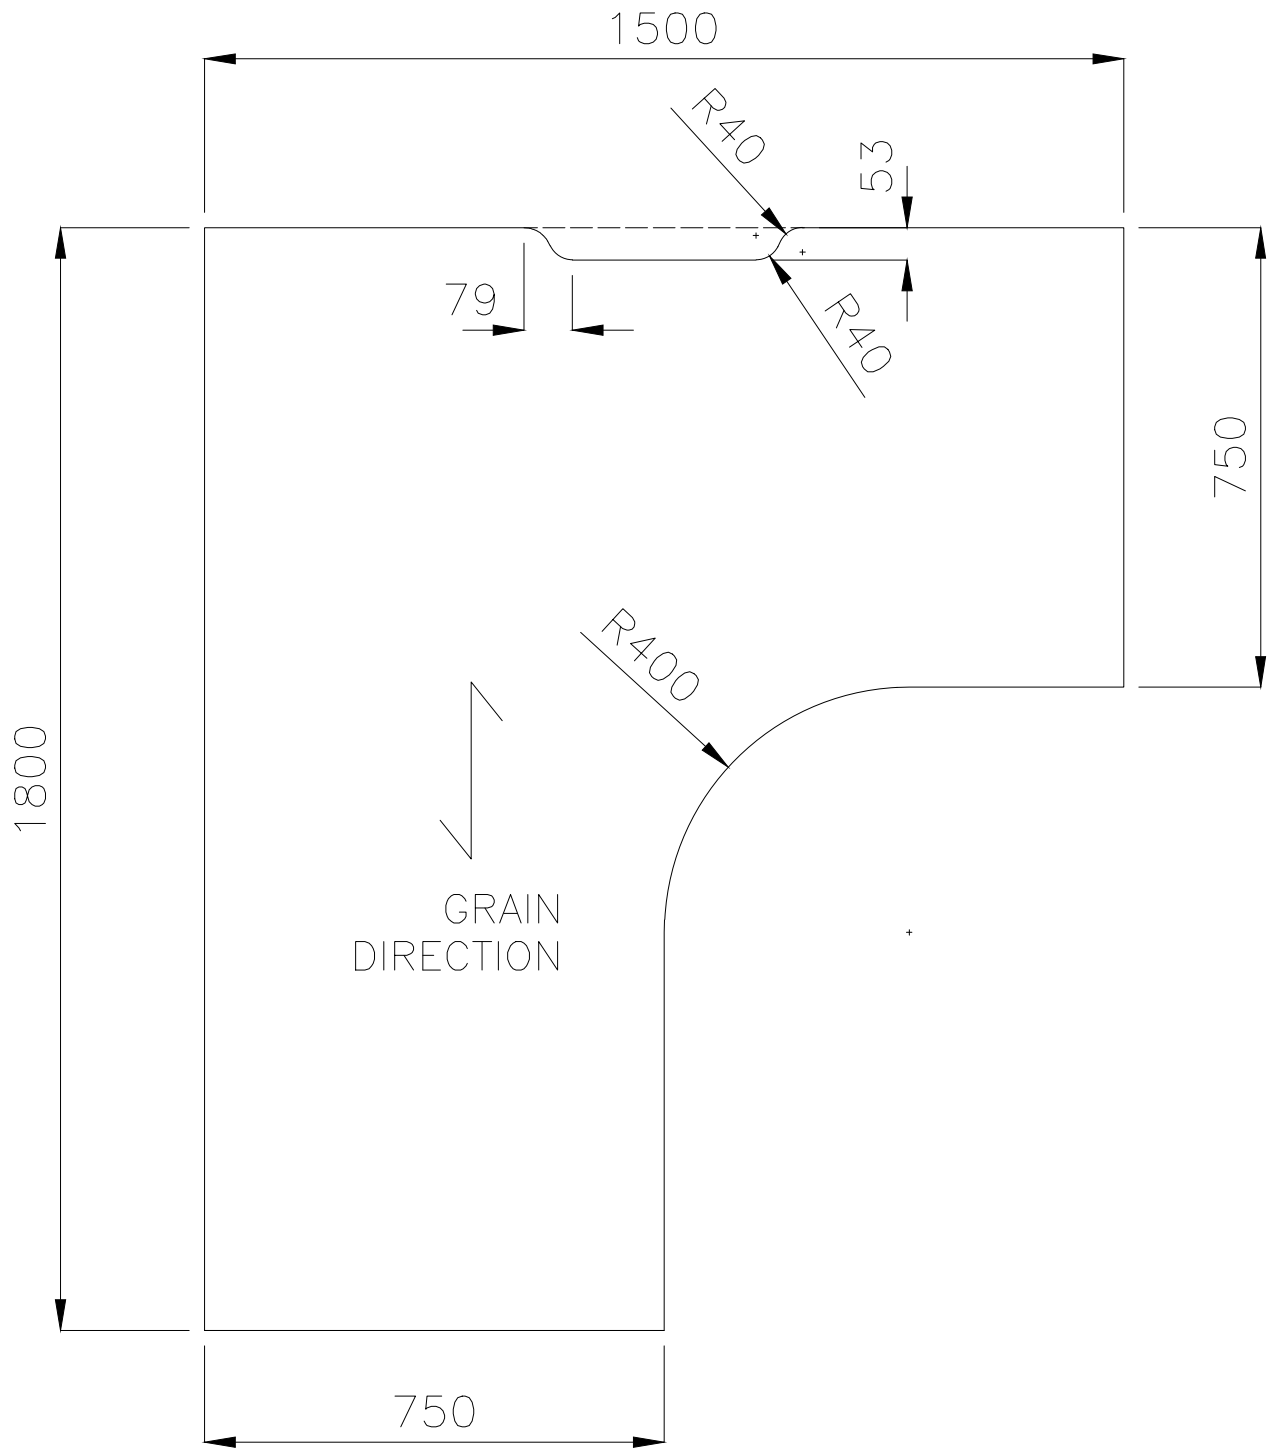

ISOMETRIC

TOP VIEW

SIDE VIEW

**Office FURNITURE**  
Brisbane

PRODUCT CODE:  
LP-WSX157-4

ASSEMBLED SIZE:  
1500L x 1500D x 730H

REMARKS:  
WST15157 + ST-PR-LE15 + ST-AB1218

Office FURNITURE  
Brisbane

**Office FURNITURE**  
Brisbane

PRODUCT CODE: R2O-WST15187
ASSEMBLED SIZE: -

REMARKS: -
Office FURNITURE Brisbane