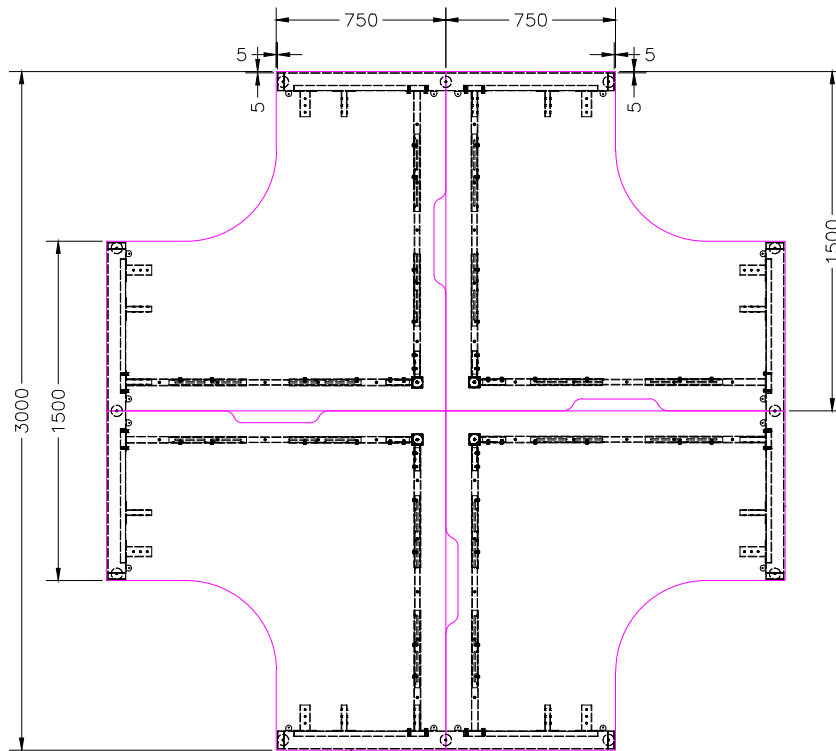

ISOMETRIC

TOP VIEW

SIDE VIEW

**Office FURNITURE**  
Brisbane

PRODUCT CODE:  
LP-WSX157-4

ASSEMBLED SIZE:  
1500L x 1500D x 730H

REMARKS:  
WST15157 + ST-PR-LE15 + ST-AB1218

Office FURNITURE  
Brisbane

**Office FURNITURE**  
Brisbane

PRODUCT CODE: R2O-WST15187
ASSEMBLED SIZE: -

REMARKS: -
Office FURNITURE Brisbane