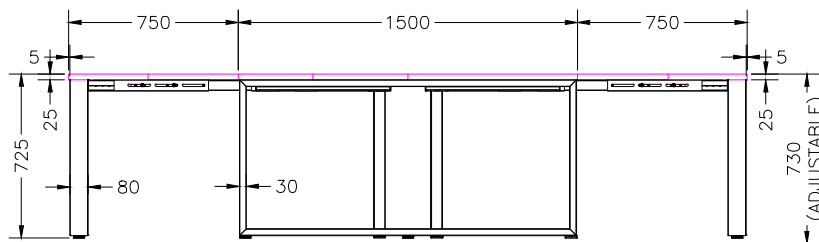

ISOMETRIC

TOP VIEW

SIDE VIEW

**Office FURNITURE**  
Brisbane

PRODUCT CODE:  
LP-WSX157-4

ASSEMBLED SIZE:  
1500L x 1500D x 730H

REMARKS:  
WST15157 + ST-PR-LE15 + ST-AB1218

Office FURNITURE  
Brisbane

**Office FURNITURE**  
Brisbane

PRODUCT CODE: R2O-WST15187
ASSEMBLED SIZE: -

REMARKS: -
Office FURNITURE Brisbane