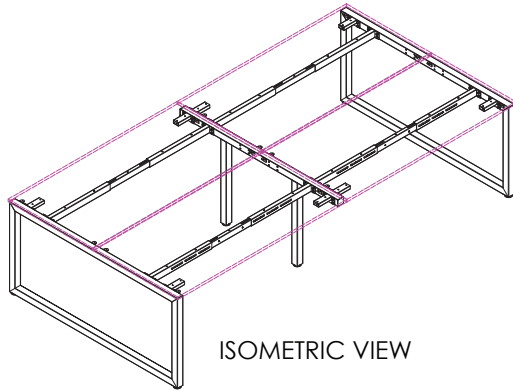

DOUBLE INLINE TECHNICAL DRAWING

DOUBLE INLINE FRAME COMPONENTS

ISOMETRIC VIEW