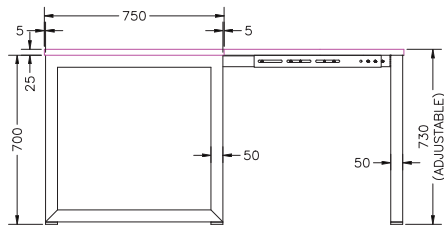

WORKSTATION TECHNICAL DRAWING

WORKSTATION FRAME COMPONENTS

FRONT VIEW

Size	Code
740W x 700H	ST-PR-75E

WORKSTATION MIDDLE LEG

Size	Code
700H	ST-WSL

120 DEGREE WORKSTATION MIDDLE LEG

Size	Code
700H	ST-WSL120