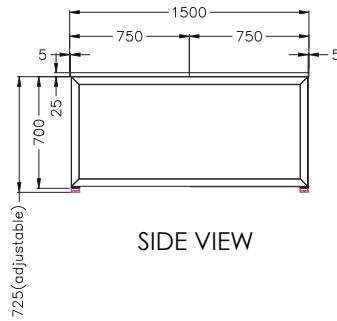

# DOUBLE INLINE FRAME COMPONENTS

ISOMETRIC VIEW

TOP VIEW

FRONT VIEW

SIDE VIEW

DOUBLE INLINE END LEG

| Size         | Code      |
|--------------|-----------|
| 1490W x 700H | ST-PR-15E |

DOUBLE INLINE SHARED LEG

| Size         | Code    |
|--------------|---------|
| 1400W X 700H | ST-INDS |

ADJUSTABLE BEAM

| Size        | Code      |
|-------------|-----------|
| 1200 - 1800 | ST-AB1218 |
| 1800 - 2400 | ST-AB1824 |