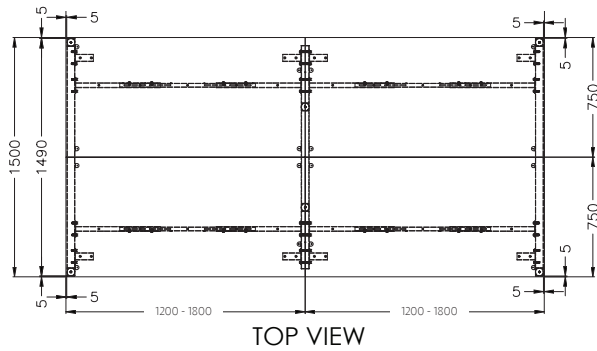

DOUBLE INLINE TECHNICAL DRAWING

DOUBLE INLINE FRAME COMPONENTS

TOP VIEW

DOUBLE INLINE END LEG

Size	Code
1490W x 700H	ST-PR-15E

DOUBLE INLINE SHARED LEG

Size	Code
1400W X 700H	ST-INDS

ADJUSTABLE BEAM

Size	Code
1200 - 1800	ST-AB1218
1800 - 2400	ST-AB1824