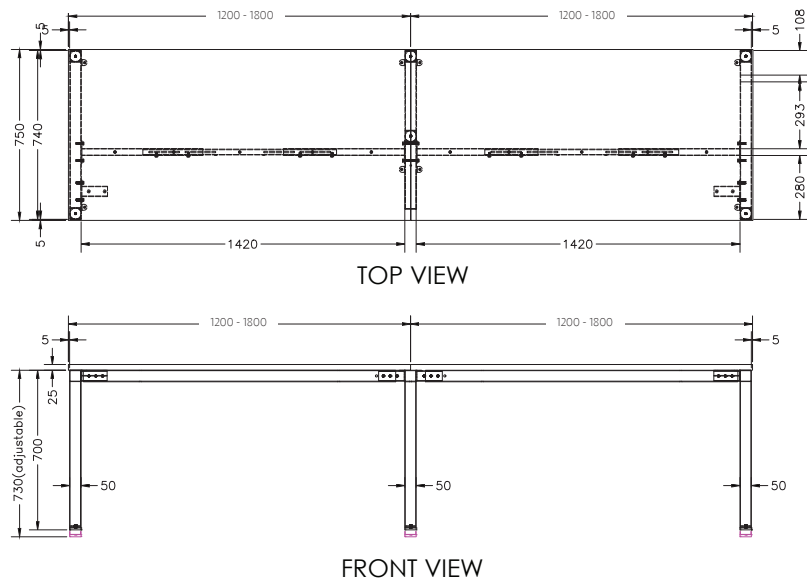

SINGLE INLINE TECHNICAL DRAWING

SINGLE INLINE FRAME COMPONENTS

Size	Code
740W x 700H	ST-PR-75E

Size	Code
700W x 700H	ST-INSS