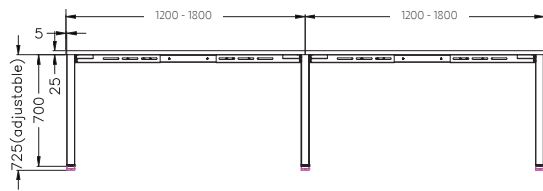

ADJUSTABLE BEAM

| Size        | Code      |
|-------------|-----------|
| 1200 - 1800 | ST-AB1218 |
| 1800 - 2400 | ST-AB1824 |

# DOUBLE INLINE TECHNICAL DRAWING

# DOUBLE INLINE FRAME COMPONENTS

ISOMETRIC VIEW

TOP VIEW

FRONT VIEW

SIDE VIEW

DOUBLE INLINE END LEG

| Size         | Code      |
|--------------|-----------|
| 1490W x 700H | ST-PR-15E |

DOUBLE INLINE SHARED LEG