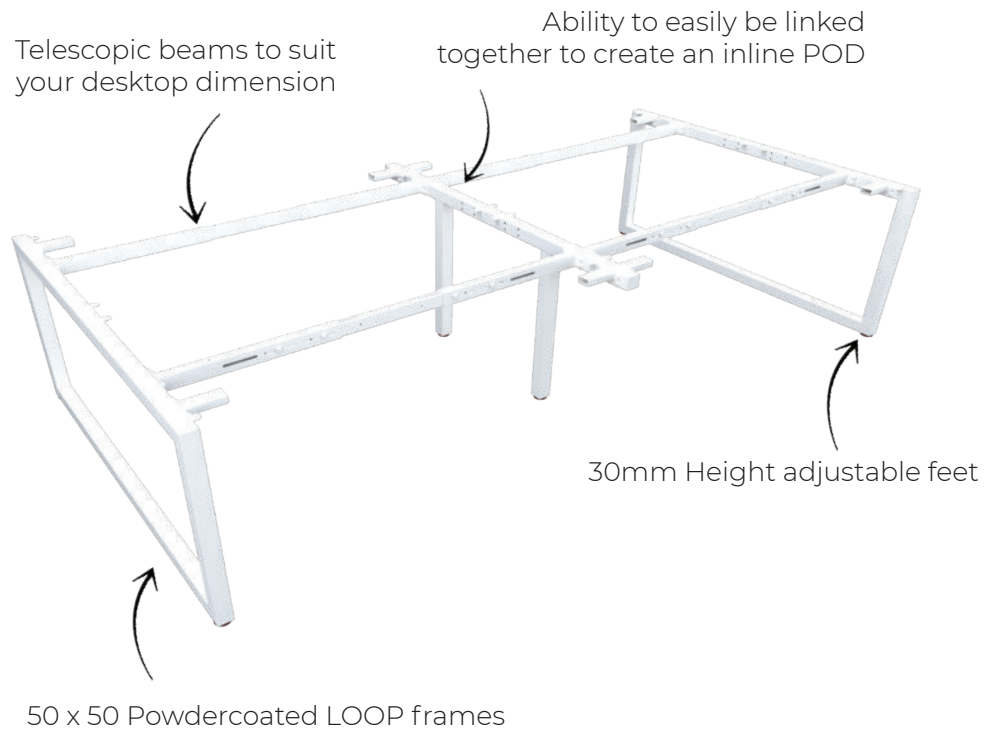

## LOOP DESKING

360 LOOP DESIGN AND TIMELESS GOOD LOOKS

## LOOP DESKING

Featuring a modern 360 loop design and timeless good looks. LOOP is the ultimate adaptable desk and the perfect addition to any office area. No need to compromise functionality for style, find the perfect configuration or design to satisfy the needs of your office. No business stays the same forever, LOOP frames easily link together, making the perfect solution for your evolving workspace.

### Features

- 25mm tops with Cable Scallops
- 50mm x 50mm White or Black powdercoated LOOP steel frames
- 50mm x 30mm thick adjustable beams to suit your desktop dimension
- Recessed shared legs
- Height Adjustable feet 30mm
- Easily linked together either side-by-side, or back-to-back
- 10 Year Warranty

# LOOP DOUBLE INLINE DESKING

1 PERSON SINGLE SIDED

| Size       | Scalloped   | 2 Cable Holes |
|------------|-------------|---------------|
| 1200 x 750 | LP-INS127-1 | LP-DK127*     |
| 1500 x 750 | LP-INS157-1 | LP-DK157**    |
| 1800 x 750 | LP-INS187-1 | LP-DK187**    |
| 2100 x 750 | -           | LP-DK217*     |