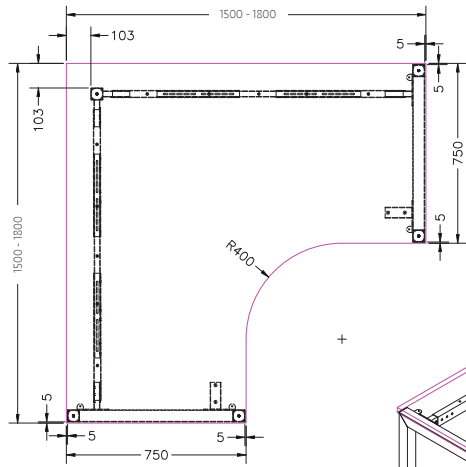

WORKSTATION TECHNICAL DRAWING

WORKSTATION FRAME COMPONENTS

TOP VIEW