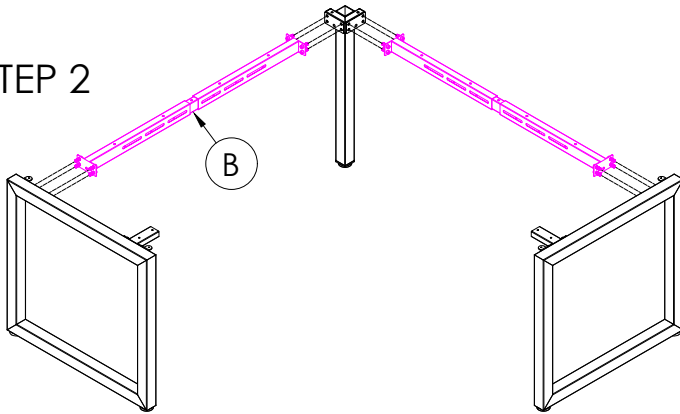

A	VARIOUS SIZES DESKTOP	x1	C	2x LP-LE75	x1	D	M6 x 20mm BUTTON HEAD ALLEN BOLT	x8
B	ST-AB1218 ADJUSTABLE BEAM	x2				E	70mm CHIPBOARD SCREW	x10
F	100mm x 50mm BRACKET	x2	G	3mm SPACER	x2	H	25mm CHIPBOARD SCREW	x4
I	ST-WSCL	x1						

STEP 1

STEP 2

STEP 4

STEP 3

FINAL

CAUTION:
HEAVY

2 PERSON HEAVY
ASSEMBLY

Office FURNITURE
Brisbane

PRODUCT CODE:
LP-WS157
ASSEMBLY INSTRUCTION

ASSEMBLED SIZE:
1500L x 1500D x 730H

REMARKS:
WST15157 +
LP-LE75 + ST-AB1218 + ST-WSCL

Office FURNITURE
Brisbane