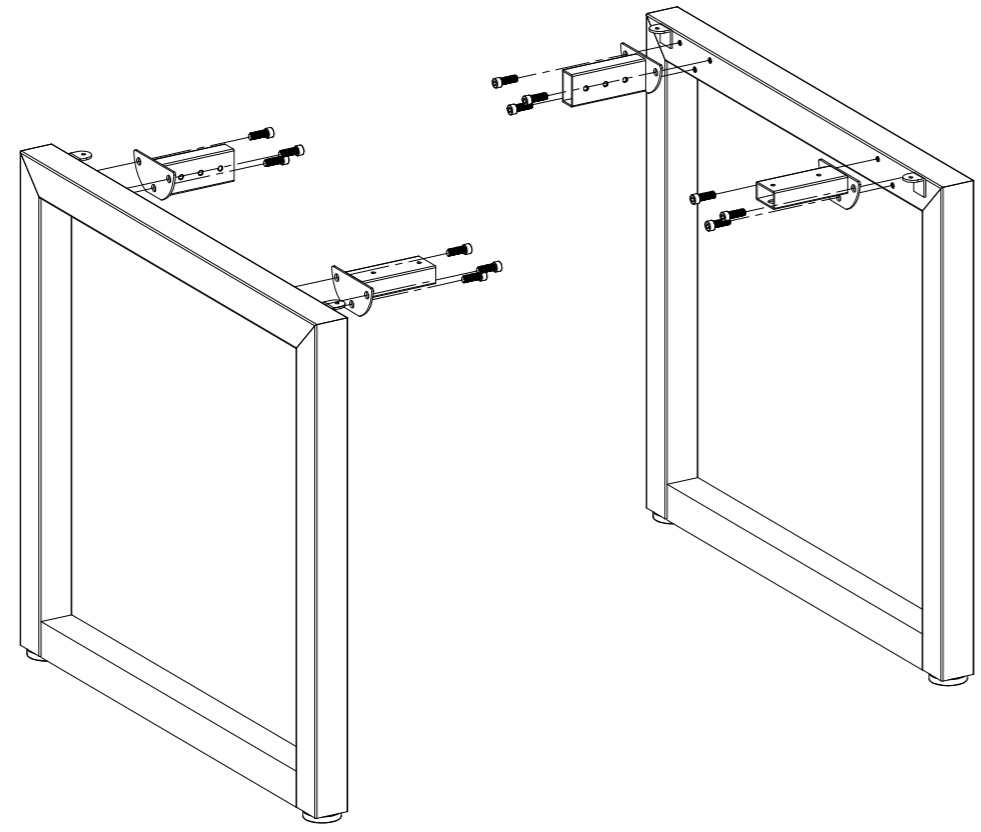

PRODUCT CODE:
LP-WS157
ASSEMBLY INSTRUCTION

ASSEMBLED SIZE:
1500L x 1500D x 730H

REMARKS:
WST15157 +
LP-LE75 + ST-AB1218 + ST-WSCL

Office FURNITURE
Brisbane

A		x1	B		x1	C		x2
D		x1				E		x16
F		x10	G		x4	H		x2

STEP 1

STEP 2

STEP 2

TOP VIEW

F

STEP 3

G

3mm THIK SPACER