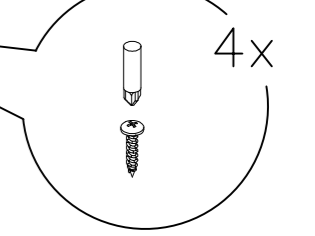

STEP 1

STEP 2

STEP 2

TOP VIEW

F

STEP 3

G

3mm THIK SPACER

H

STEP 4

CAUTION:
HEAVY

2 PERSON HEAVY
ASSEMBLY

Office FURNITURE
Brisbane

PRODUCT CODE:
LP-WS187
ASSEMBLY INSTRUCTION

ASSEMBLED SIZE:
1800L x 1800D x 725H

REMARKS:
WST18187 + ST-PR-LE75 + ST-AB1218