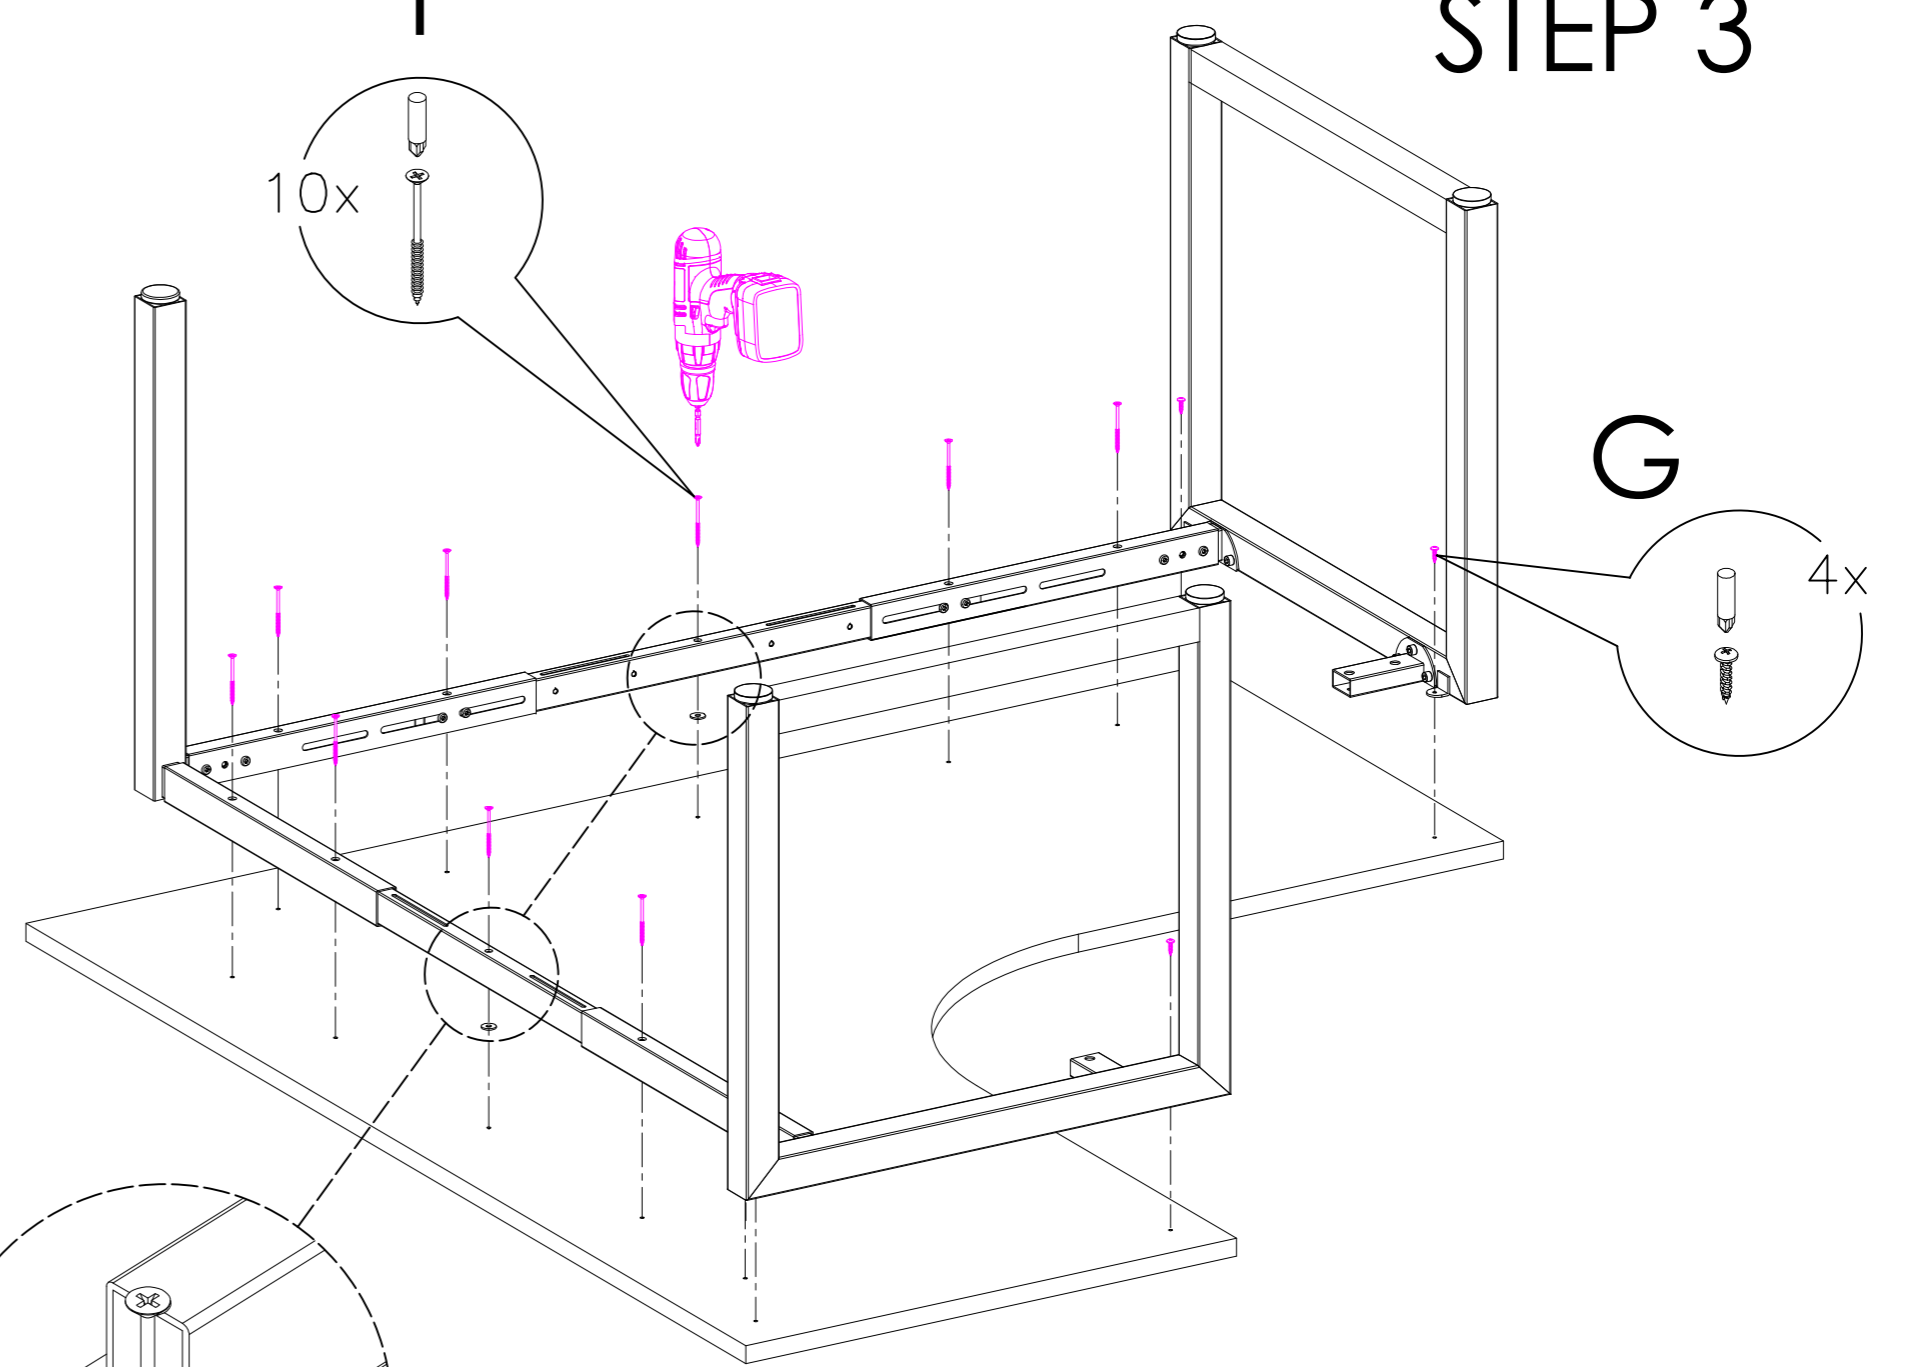

STEP 1

STEP 2

STEP 2

TOP VIEW

F

STEP 3

G

3mm THIK SPACER

H

STEP 4

CAUTION:
HEAVY

2 PERSON HEAVY
ASSEMBLY

Office FURNITURE
Brisbane

PRODUCT CODE:
LP-WS187
ASSEMBLY INSTRUCTION

ASSEMBLED SIZE:
1800L x 1800D x 725H

REMARKS:
WST18187 + ST-PR-LE75 + ST-AB1218