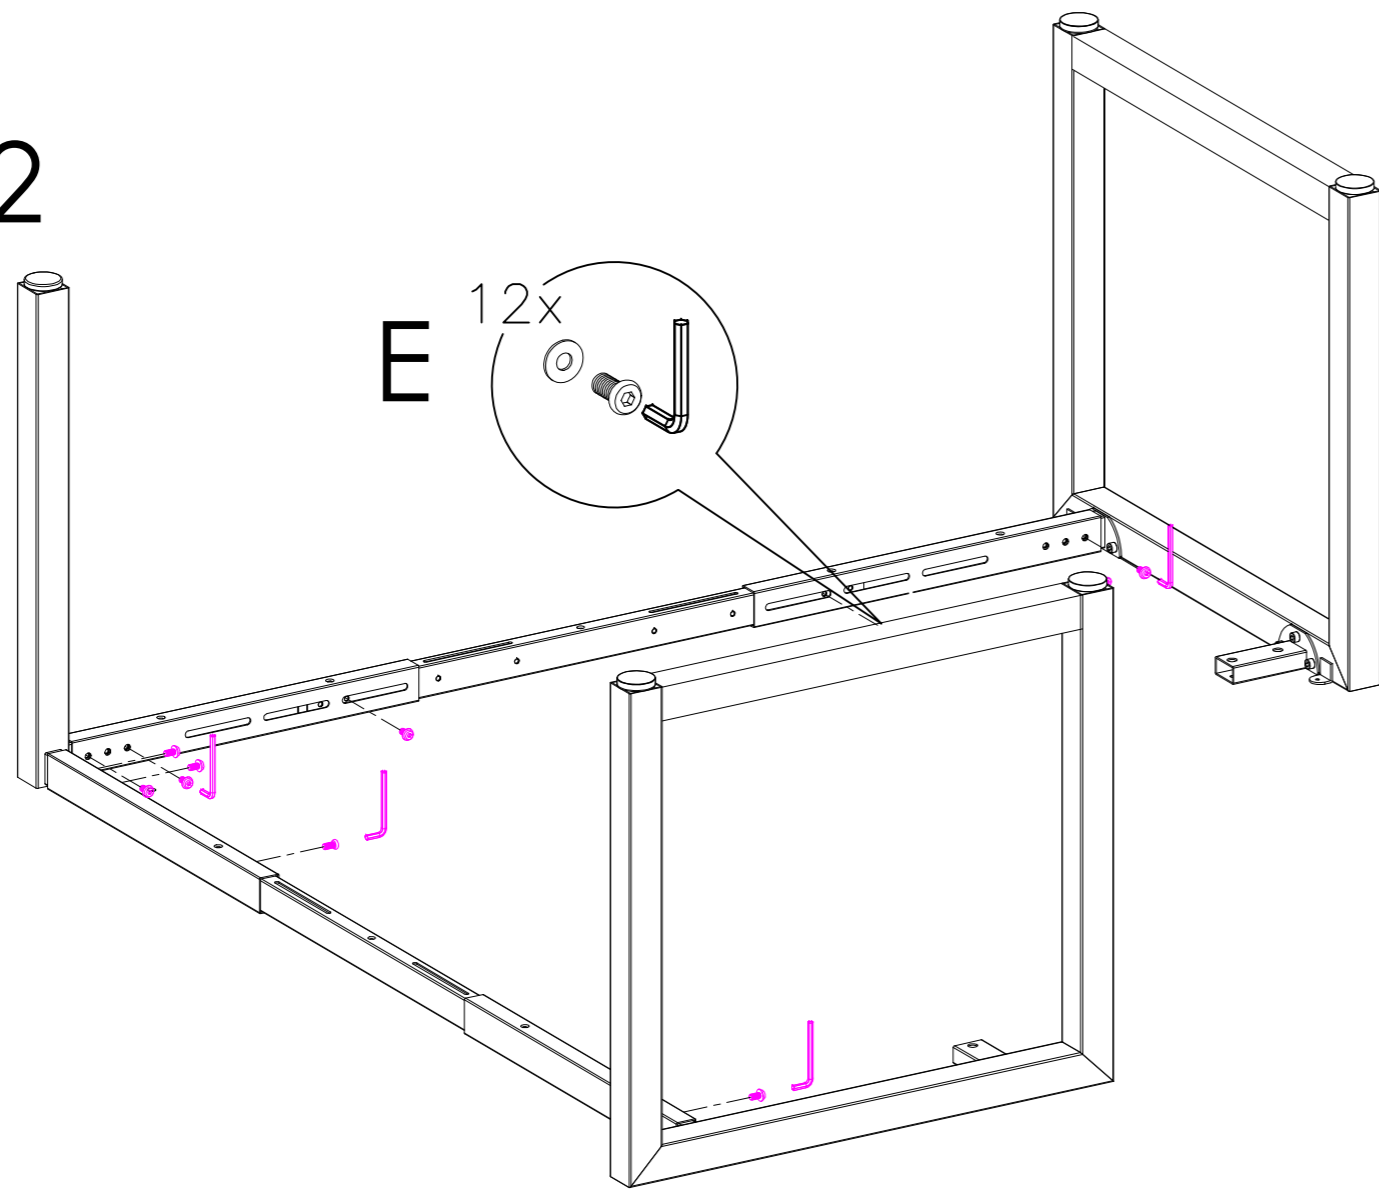

STEP 2

TOP VIEW

F

STEP 3