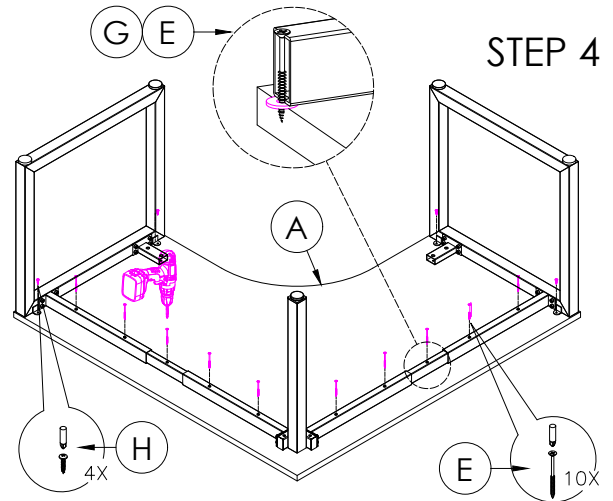

A	VARIOUS SIZES DESKTOP	x1	C	2x LP-LE75	x1	D	M6 x 20mm BUTTON HEAD ALLEN BOLT	x8
B	ST-AB1218 ADJUSTABLE BEAM	x2				E	70mm CHIPBOARD SCREW	x10
F	100mm x 50mm BRACKET	x2	G	3mm SPACER	x2	H	25mm CHIPBOARD SCREW	x4
I	ST-WSCL	x1						

STEP 1

STEP 2

STEP 4

STEP 3

FINAL

CAUTION:
HEAVY

2 PERSON HEAVY
ASSEMBLY

Office FURNITURE
Brisbane

PRODUCT CODE:
LP-WS157
ASSEMBLY INSTRUCTION

ASSEMBLED SIZE:
1500L x 1500D x 730H

REMARKS:
WST15157 +
LP-LE75 + ST-AB1218 + ST-WSCL

Office FURNITURE
Brisbane