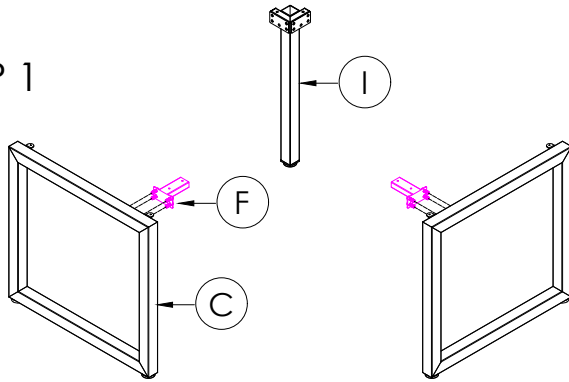

A	VARIOUS SIZES DESKTOP	x1	C	2x LP-LE75	x1	D	M6 x 20mm BUTTON HEAD ALLEN BOLT	x8
B	ST-AB1218 ADJUSTABLE BEAM	x2				E	70mm CHIPBOARD SCREW	x10
F	100mm x 50mm BRACKET	x2	G	3mm SPACER	x2	H	25mm CHIPBOARD SCREW	x4
I	ST-WSCL	x1						

STEP 1