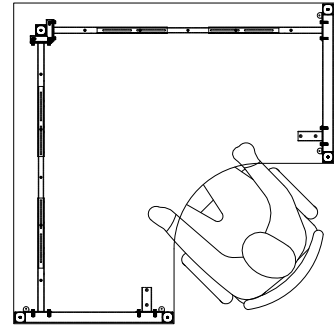

A	VARIOUS SIZES DESKTOP	x1	C	2x LP-LE75	x1	D	M6 x 20mm BUTTON HEAD ALLEN BOLT	x8
B	ST-AB1218 ADJUSTABLE BEAM	x2				E	70mm CHIPBOARD SCREW	x10
F	100mm x 50mm BRACKET	x2	G	3mm SPACER	x2	H	25mm CHIPBOARD SCREW	x4
I	ST-WSCL	x1						

STEP 1