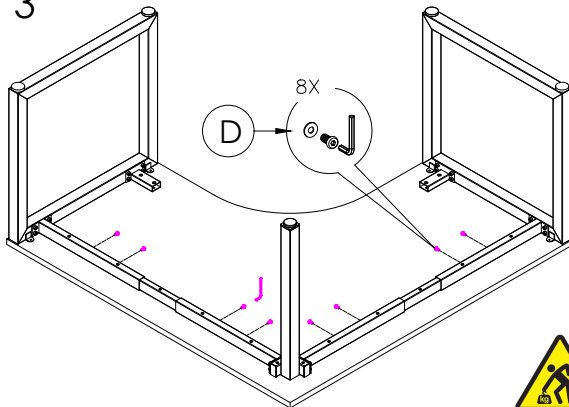

A	VARIOUS SIZES DESKTOP	x1	C	2x LP-LE75	x1	D	M6 x 20mm BUTTON HEAD ALLEN BOLT	x8
B	ST-AB1218 ADJUSTABLE BEAM	x2				E	70mm CHIPBOARD SCREW	x10
F	100mm x 50mm BRACKET	x2	G	3mm SPACER	x2	H	25mm CHIPBOARD SCREW	x4
I	ST-WSCL	x1						

STEP 1

STEP 2

STEP 4

STEP 3

FINAL

CAUTION:
HEAVY

2 PERSON HEAVY
ASSEMBLY

Office FURNITURE
Brisbane

PRODUCT CODE:
LP-WS157
ASSEMBLY INSTRUCTION

ASSEMBLED SIZE:
1500L x 1500D x 730H

REMARKS:
WST15157 +
LP-LE75 + ST-AB1218 + ST-WSCL

Office FURNITURE
Brisbane