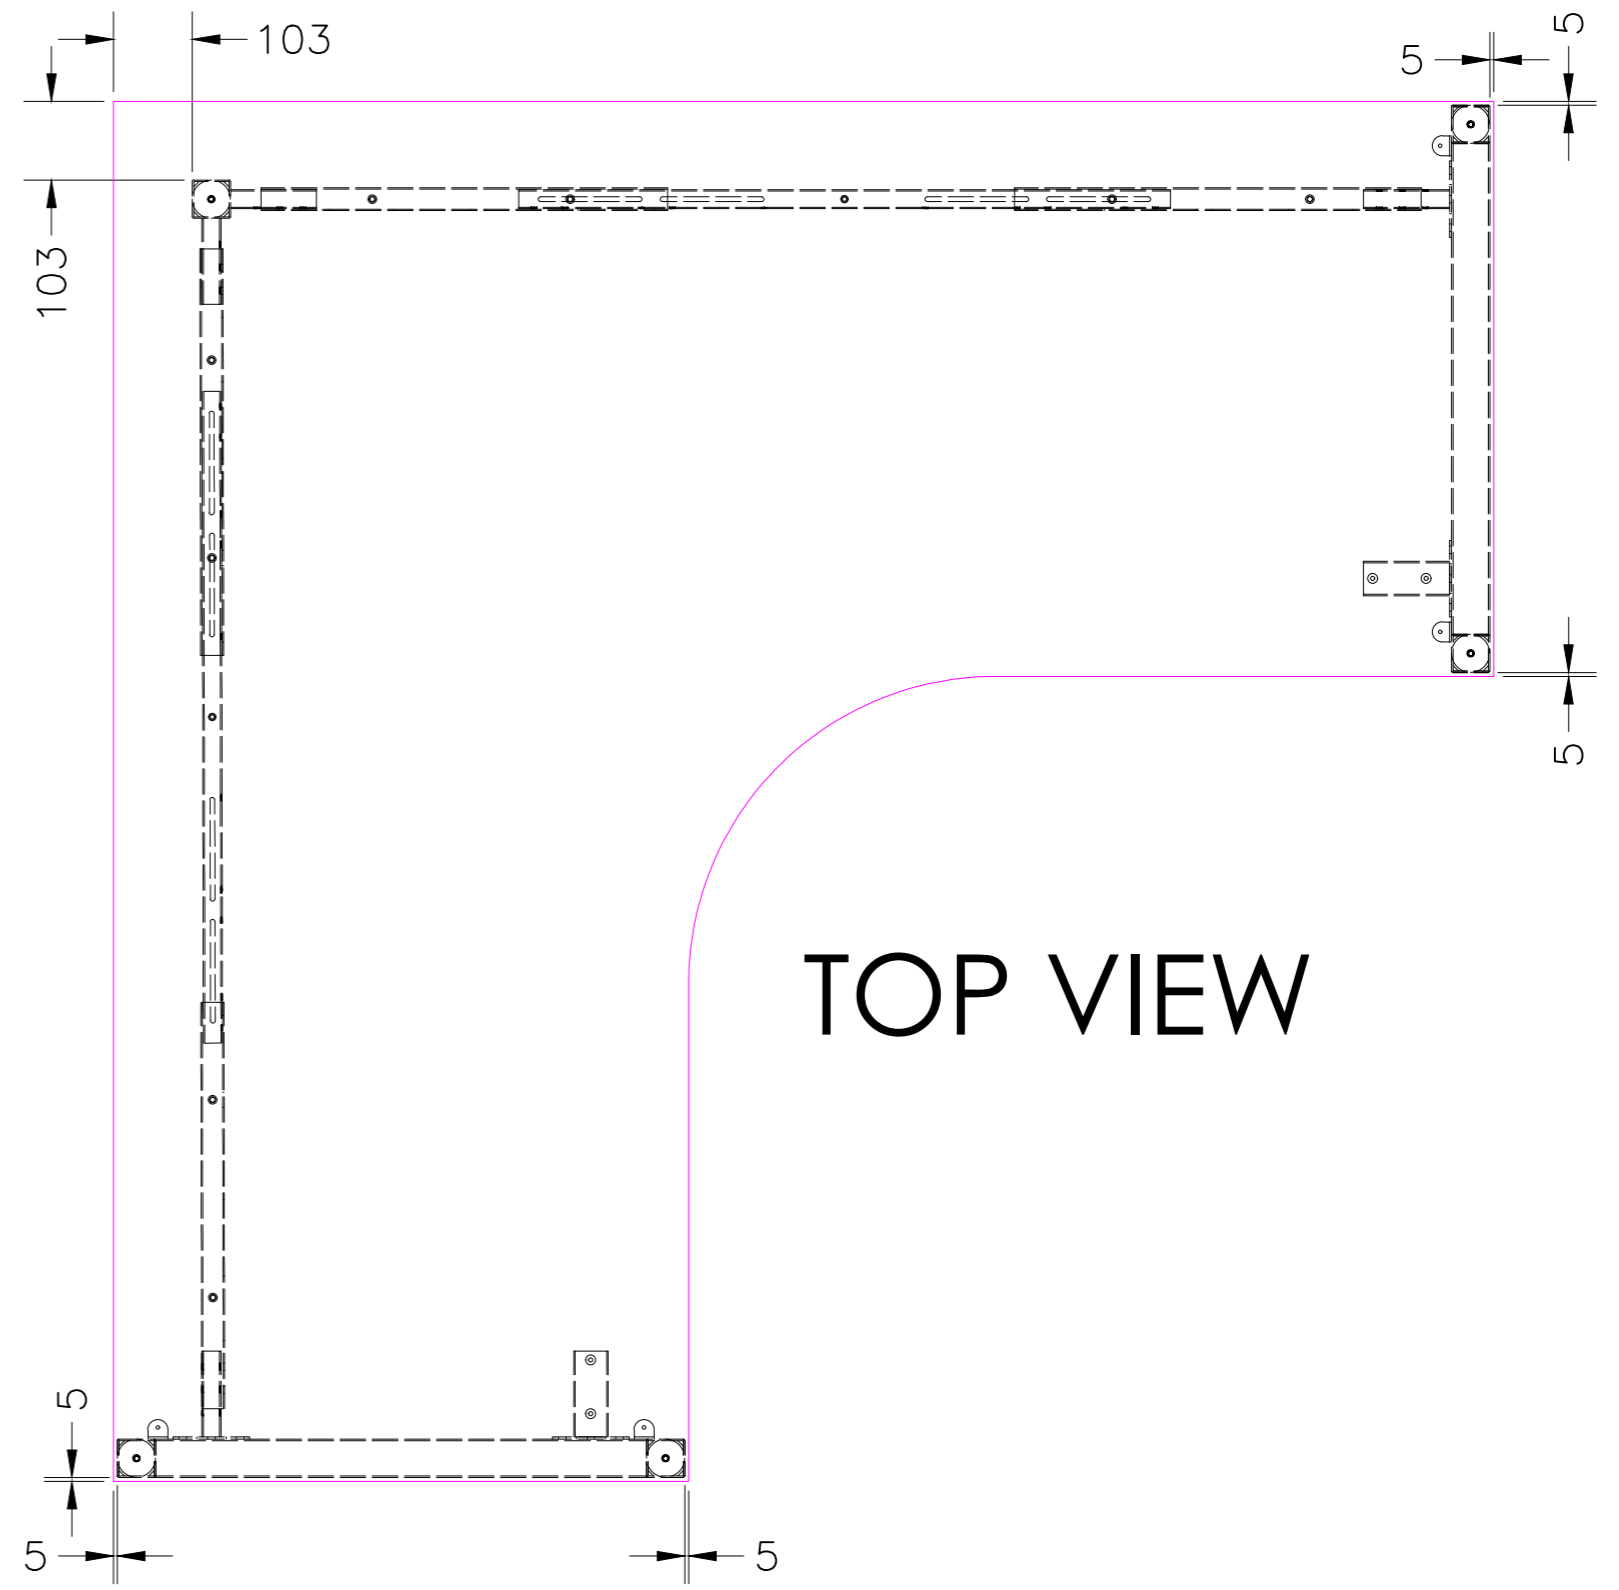

PRODUCT CODE:
LP-WS157
ASSEMBLY INSTRUCTION

ASSEMBLED SIZE:
1500L x 1500D x 730H

REMARKS:
WST15157 +
LP-LE75 + ST-AB1218 + ST-WSCL

Office FURNITURE
Brisbane

A		x1	B		x1	C		x2
D		x1				E		x16
F		x10	G		x4	H		x2

STEP 1

STEP 2

STEP 2

TOP VIEW

F

STEP 3

G

3mm THIK SPACER

H

STEP 4

CAUTION:
HEAVY

2 PERSON HEAVY
ASSEMBLY

Office FURNITURE
Brisbane

PRODUCT CODE:
LP-WS187
ASSEMBLY INSTRUCTION

ASSEMBLED SIZE:
1800L x 1800D x 725H

REMARKS:
WST18187 + ST-PR-LE75 + ST-AB1218