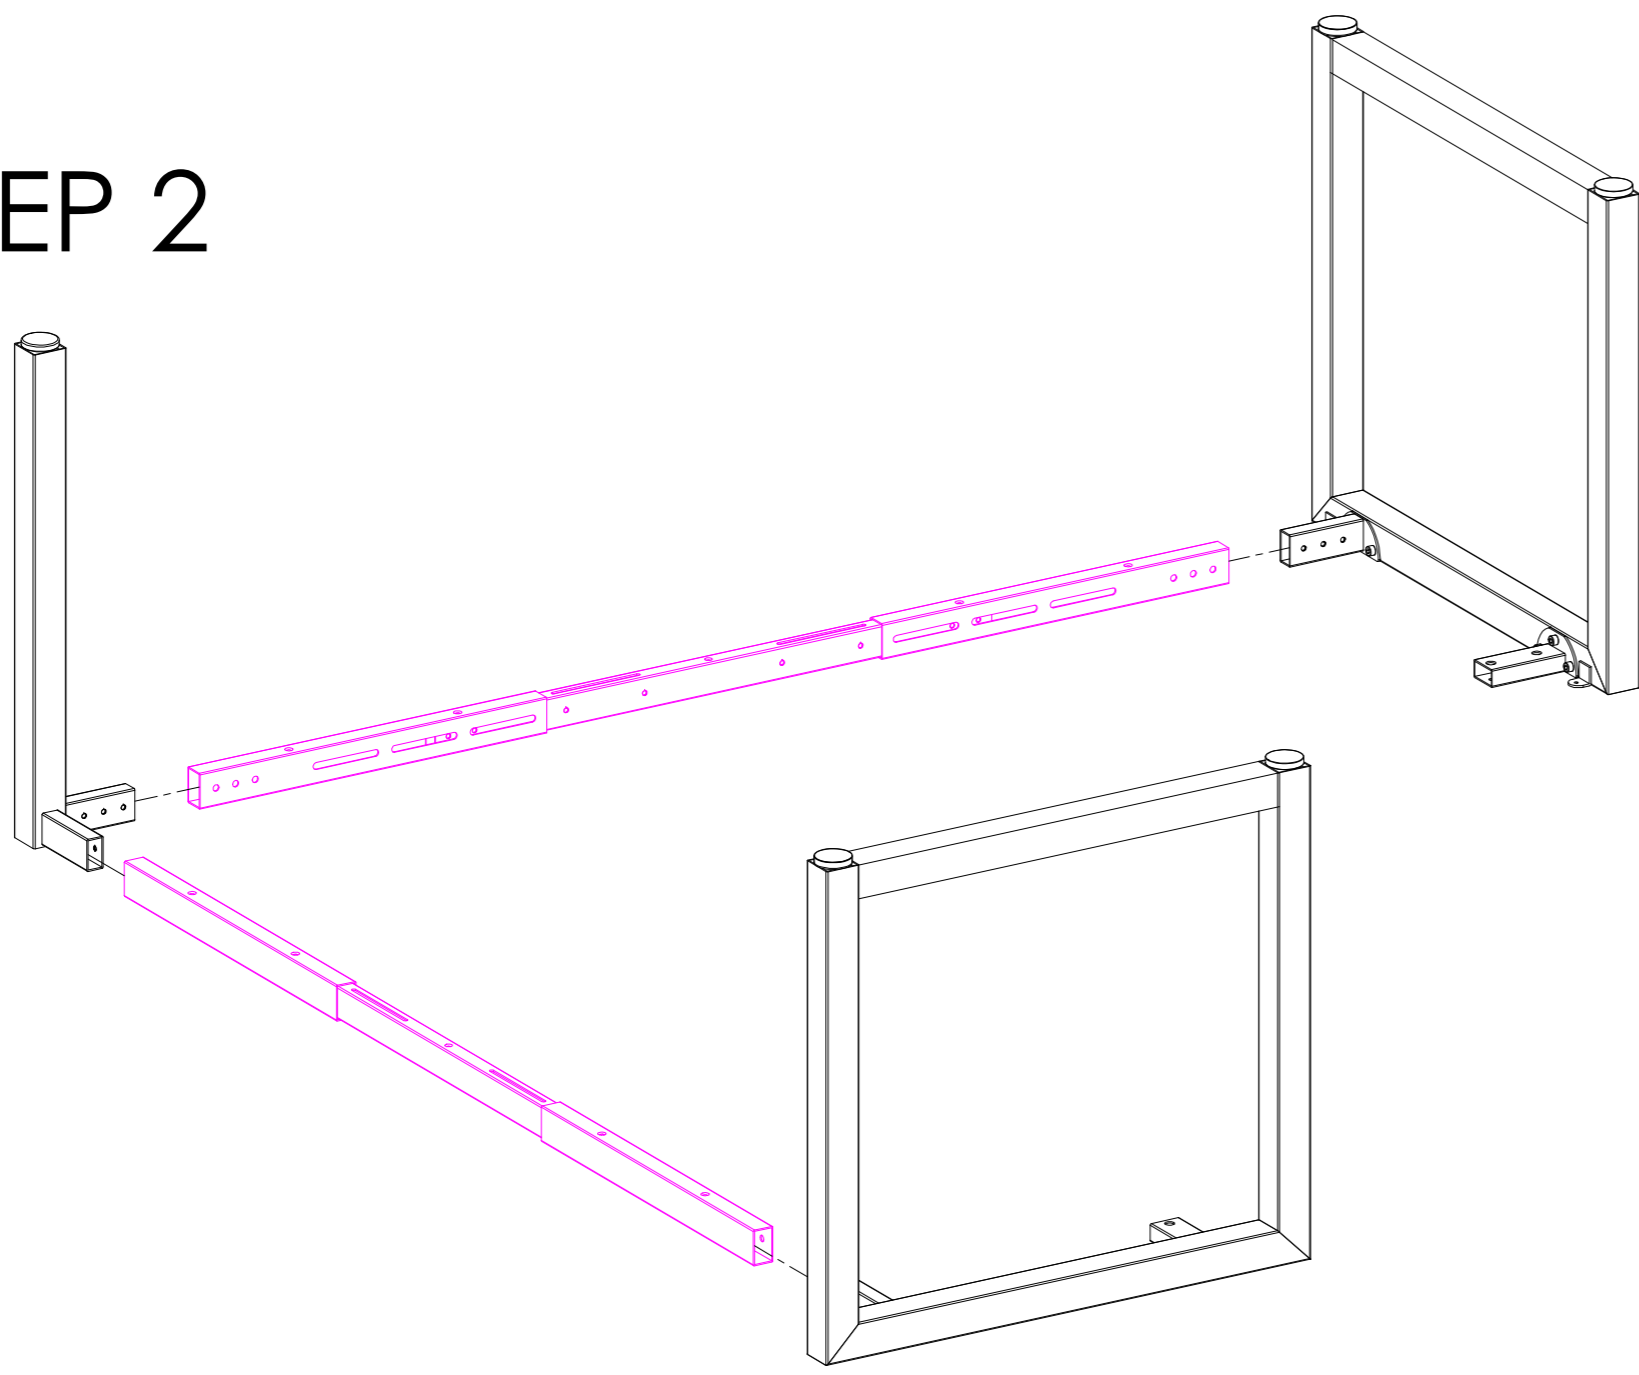

PRODUCT CODE:
LP-WS157
ASSEMBLY INSTRUCTION

ASSEMBLED SIZE:
1500L x 1500D x 730H

REMARKS:
WST15157 +
LP-LE75 + ST-AB1218 + ST-WSCL

Office FURNITURE
Brisbane

A		x1	B		x1	C		x2
D		x1				E		x16
F		x10	G		x4	H		x2

STEP 1

STEP 2

STEP 2

TOP VIEW

F

STEP 3

G

3mm THIK SPACER