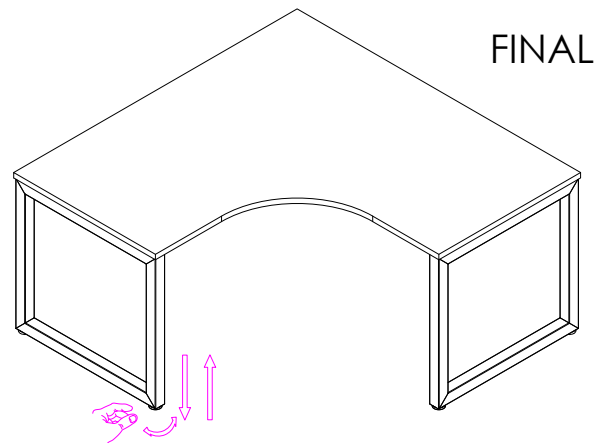

FINAL

CAUTION:
HEAVY

2 PERSON HEAVY
ASSEMBLY

Office FURNITURE
Brisbane

PRODUCT CODE:
LP-WS157
ASSEMBLY INSTRUCTION

ASSEMBLED SIZE:
1500L x 1500D x 730H

REMARKS:
WST15157 +
LP-LE75 + ST-AB1218 + ST-WSCL

Office FURNITURE
Brisbane