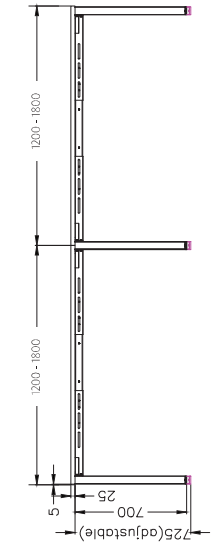

LOOP 120 DEGREE WORKSTATION

Size	Code
1200 x 1200 x 750	LP-120-3-127
1500 x 1500 x 750	LP-120-3-157

Custom made to order tops
Available with cable port or scallops
(Scallops not standard)

TOP

WHITE

FRAME

BLACK

SINGLE INLINE END LEG

Size	Code
740W x 700H	ST-PR2-75E

SINGLE INLINE SHARED LEG

Size	Code
700W x 700H	ST-FINS

ADJUSTABLE BEAM

Size	Code
1200 - 1800	ST-AB218
1800 - 2400	ST-AB24

DOUBLE INLINE TECHNICAL DRAWING

DOUBLE INLINE FRAME COMPONENTS

ISOMETRIC VIEW

TOP VIEW

FRONT VIEW

SIDE VIEW

DOUBLE INLINE END LEG

Size	Code
1490W X 700H	ST-PP-ISE

DOUBLE INLINE SHARED LEG

Size	Code
1400W X 700H	ST-INDS

ADJUSTABLE BEAM

Size	Code
1200 - 1800	ST-AB1218
1800 - 2400	ST-AB1824

TOP VIEW

Size	Code
740W x 700H	ST-PR-75E

Size	Code
700H	ST-W5L

Size	Code
700H	ST-W5L20

ISOMETRIC VIEW