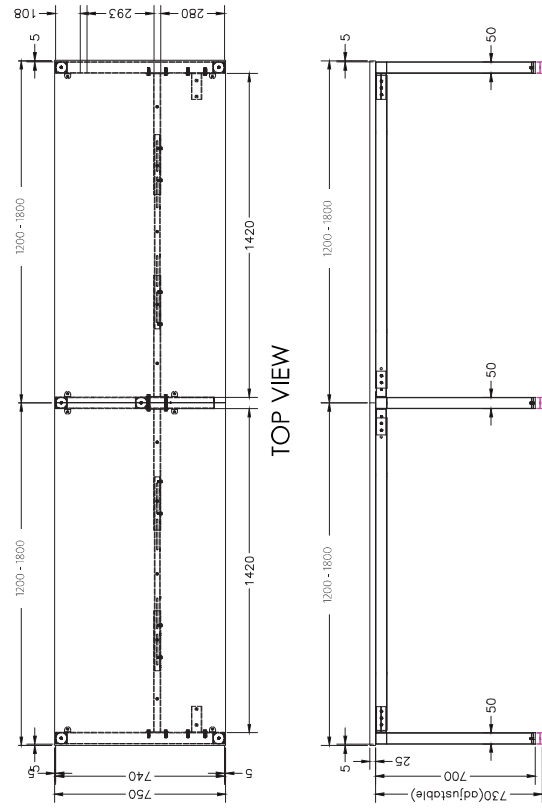

SIDE VIEW

TOP VIEW

FRONT VIEW

Size	Code
740W x 700H	ST-PR2-75E

Size	Code
700W x 700H	ST-FINS