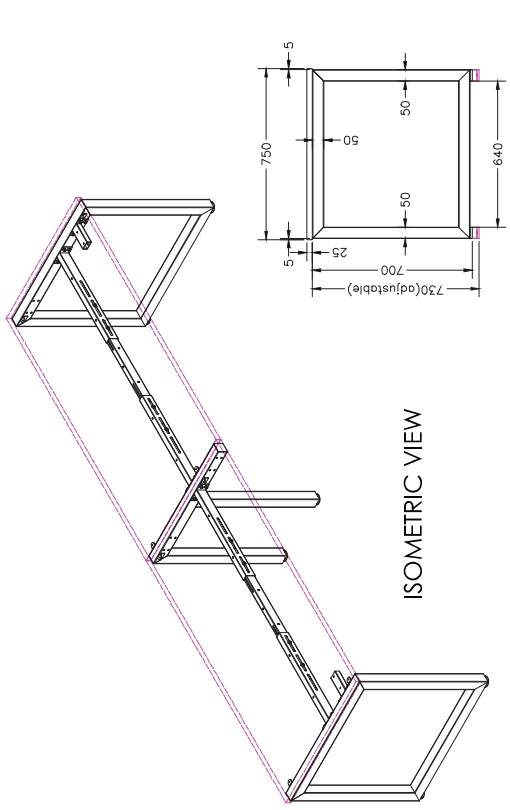

TOP

FRAME

LOOP WORKSTATIONS

4 PERSON CORNER WORKSTATION

Size	Scalloped
1500 x 1500 x 750	LP-W5X157-4
1800 x 1800 x 750	LP-W5X187-4

LOOP CORNER WORKSTATION

Size	Scalloped
1500 x 1500 x 750	LP-W5157
1800 x 1800 x 750	LP-W5187

LOOP 120 DEGREE WORKSTATION

Size	Code
1200 x 1200 x 750	LP-120-3-127
1500 x 1500 x 750	LP-120-3-157

Custom made to order tops
Available with cable port or scallops
(Scallops not standard)

TOP

WHITE

FRAME

BLACK

WHITE

4 Person Corner Workstation
Desk Mount Fabric Screens

SINGLE INLINE TECHNICAL DRAWING

SINGLE INLINE FRAME COMPONENTS

ISOMETRIC VIEW

SIDE VIEW

TOP VIEW

FRONT VIEW

DOUBLE INLINE FRAME COMPONENTS

ISOMETRIC VIEW

TOP VIEW

FRONT VIEW

SIDE VIEW

DOUBLE INLINE END LEG

Size	Code
1490W X 700H	ST-PP-ISE

DOUBLE INLINE SHARED LEG