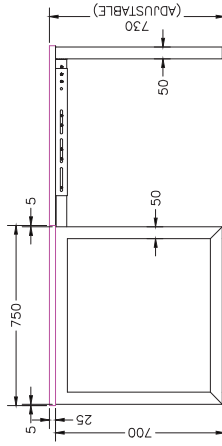

LOOP 120 DEGREE WORKSTATION

Size	Code
1200 x 1200 x 750	LP-120-3-127
1500 x 1500 x 750	LP-120-3-157

Custom made to order tops
Available with cable port or scallops
(Scallops not standard)

TOP

WHITE

FRAME

BLACK

SINGLE INLINE END LEG

Size	Code
740W x 700H	ST-PR2-75E

SINGLE INLINE SHARED LEG

Size	Code
700W x 700H	ST-FINS

ADJUSTABLE BEAM

Size	Code
1200 - 1800	ST-AB218
1800 - 2400	ST-AB24

DOUBLE INLINE TECHNICAL DRAWING

DOUBLE INLINE FRAME COMPONENTS

ISOMETRIC VIEW

TOP VIEW

FRONT VIEW

SIDE VIEW

DOUBLE INLINE END LEG

Size	Code
1490W X 700H	ST-PP-ISE

DOUBLE INLINE SHARED LEG

Size	Code
1400W X 700H	ST-INDS

ADJUSTABLE BEAM

Size	Code
1200 - 1800	ST-AB1218
1800 - 2400	ST-AB1824

TOP VIEW

Size	Code
740W x 700H	ST-PR-75E

Size	Code
700H	ST-W5L

Size	Code
700H	ST-W5L20

ISOMETRIC VIEW