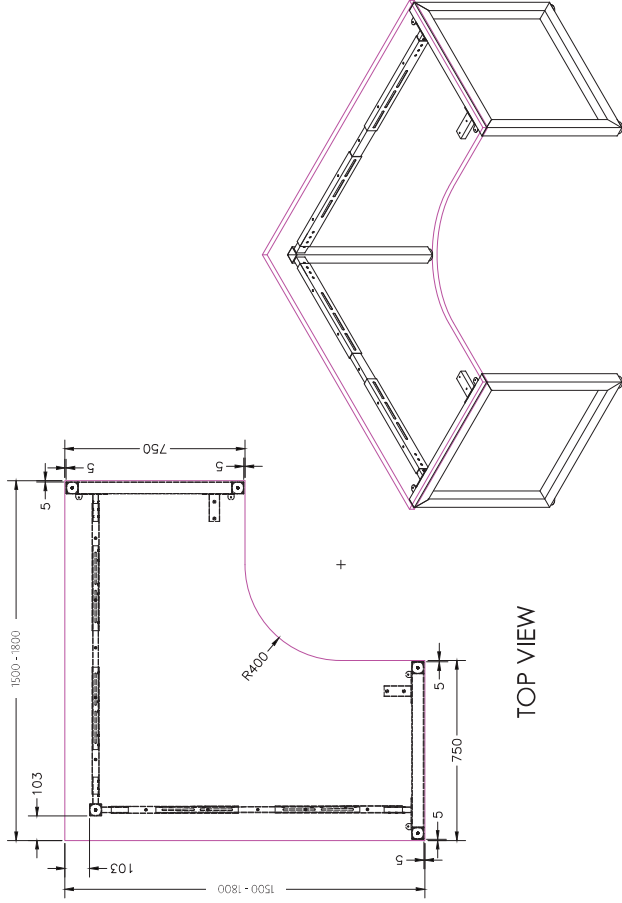

SINGLE INLINE END LEG

Size	Code
740W x 700H	ST-PR2-75E

SINGLE INLINE SHARED LEG

Size	Code
700W x 700H	ST-FINS

ADJUSTABLE BEAM

Size	Code
1200 - 1800	ST-AB218
1800 - 2400	ST-AB24

DOUBLE INLINE TECHNICAL DRAWING

DOUBLE INLINE FRAME COMPONENTS

ISOMETRIC VIEW

TOP VIEW

FRONT VIEW

SIDE VIEW

DOUBLE INLINE END LEG

Size	Code
1490W X 700H	ST-PP-ISE

DOUBLE INLINE SHARED LEG

Size	Code
1400W X 700H	ST-INDS

ADJUSTABLE BEAM

Size	Code
1200 - 1800	ST-AB1218
1800 - 2400	ST-AB1824

TOP VIEW

Size	Code
740W x 700H	ST-PR-75E

Size	Code
700H	ST-W5L

Size	Code
700H	ST-W5L20

ISOMETRIC VIEW