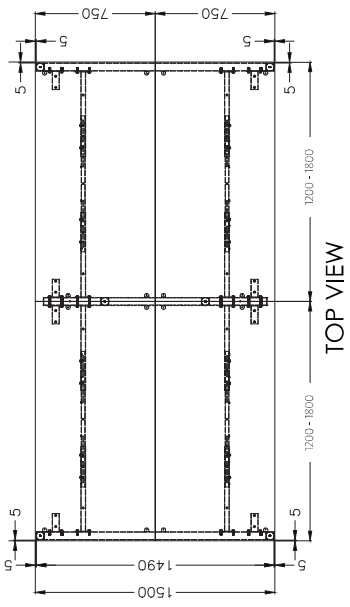

LOOP 120 DEGREE WORKSTATION

Size	Code
1200 x 1200 x 750	LP-120-3-127
1500 x 1500 x 750	LP-120-3-157

Custom made to order tops
Available with cable port or scallops
(Scallops not standard)

TOP

WHITE

FRAME

BLACK

SINGLE INLINE END LEG

Size	Code
740W x 700H	ST-PR2-75E

SINGLE INLINE SHARED LEG

Size	Code
700W x 700H	ST-FINS

ADJUSTABLE BEAM

Size	Code
1200 - 1800	ST-AB218
1800 - 2400	ST-AB24

DOUBLE INLINE TECHNICAL DRAWING

DOUBLE INLINE FRAME COMPONENTS

ISOMETRIC VIEW

TOP VIEW

FRONT VIEW

SIDE VIEW

DOUBLE INLINE END LEG

Size	Code
1490W X 700H	ST-PP-ISE

DOUBLE INLINE SHARED LEG

Size	Code
1400W X 700H	ST-INDS

ADJUSTABLE BEAM

Size	Code
1200 - 1800	ST-AB1218
1800 - 2400	ST-AB1824

TOP VIEW

Size	Code
740W x 700H	ST-PR-75E

Size	Code
700H	ST-W5L

Size	Code
700H	ST-W5L20

ISOMETRIC VIEW