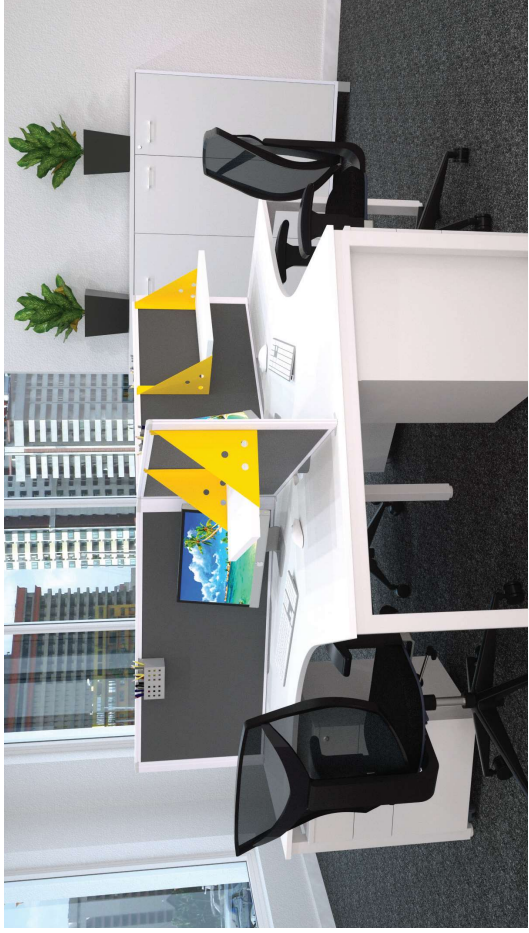

LOOP DESKING

360 LOOP DESIGN AND TIMELESS GOOD LOOKS

LOOP DESKING

Featuring a modern 360 loop design and timeless good looks. LOOP is the ultimate adaptable desk and the perfect addition to any office area. No need to compromise functionality for style, find the perfect configuration or design to satisfy the needs of your office. No business stays the same forever, LOOP frames easily link together, making the perfect solution for your evolving workspace.

FRONT VIEW

SCREEN PARTITIONS

Create privacy and reduce noise with a variety of desk mount screens, perfect for inline desk pods or workstations.

GLASS DESK MOUNT SCREEN

Size	Code
750L x 520H*	S23-GE752
750L x 520H	SL-GE752
1200L x 520H	SL-GE1252
1500L x 520H	SL-GE155
1800L x 520H	SL-GE1852