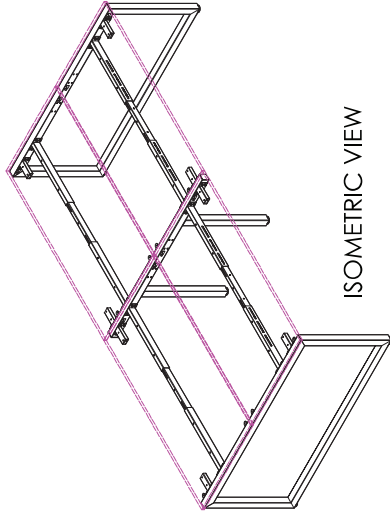

WHITE

4 Person Corner Workstation
Desk Mount Fabric Screens

SINGLE INLINE TECHNICAL DRAWING

SINGLE INLINE FRAME COMPONENTS

ISOMETRIC VIEW

SIDE VIEW

TOP VIEW

FRONT VIEW

SINGLE INLINE END LEG

Size	Code
740W x 700H	ST-PR2-75E

SINGLE INLINE SHARED LEG

Size	Code
700W x 700H	ST-FINS

ADJUSTABLE BEAM

Size	Code
1200 - 1800	ST-AB218
1800 - 2400	ST-AB24

DOUBLE INLINE TECHNICAL DRAWING

DOUBLE INLINE FRAME COMPONENTS

ISOMETRIC VIEW

TOP VIEW

FRONT VIEW

SIDE VIEW

DOUBLE INLINE END LEG

Size	Code
1490W X 700H	ST-PP-ISE

DOUBLE INLINE SHARED LEG

Size	Code
1400W X 700H	ST-INDS

ADJUSTABLE BEAM

Size	Code
1200 - 1800	ST-AB1218
1800 - 2400	ST-AB1824

TOP VIEW

Size	Code
740W x 700H	ST-PR-75E

Size	Code
700H	ST-W5L

Size	Code
700H	ST-W5L20

ISOMETRIC VIEW