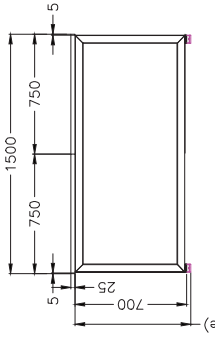

SINGLE INLINE END LEG

Size	Code
740W x 700H	ST-PR2-75E

SINGLE INLINE SHARED LEG

Size	Code
700W x 700H	ST-FINS

ADJUSTABLE BEAM

Size	Code
1200 - 1800	ST-AB218
1800 - 2400	ST-AB24

DOUBLE INLINE TECHNICAL DRAWING

DOUBLE INLINE FRAME COMPONENTS

ISOMETRIC VIEW

TOP VIEW

FRONT VIEW

SIDE VIEW

DOUBLE INLINE END LEG

Size	Code
1490W X 700H	ST-PP-ISE

DOUBLE INLINE SHARED LEG

Size	Code
1400W X 700H	ST-INDS

ADJUSTABLE BEAM

Size	Code
1200 - 1800	ST-AB1218
1800 - 2400	ST-AB1824

TOP VIEW

Size	Code
740W x 700H	ST-PR-75E

Size	Code
700H	ST-W5L

Size	Code
700H	ST-W5L20

ISOMETRIC VIEW