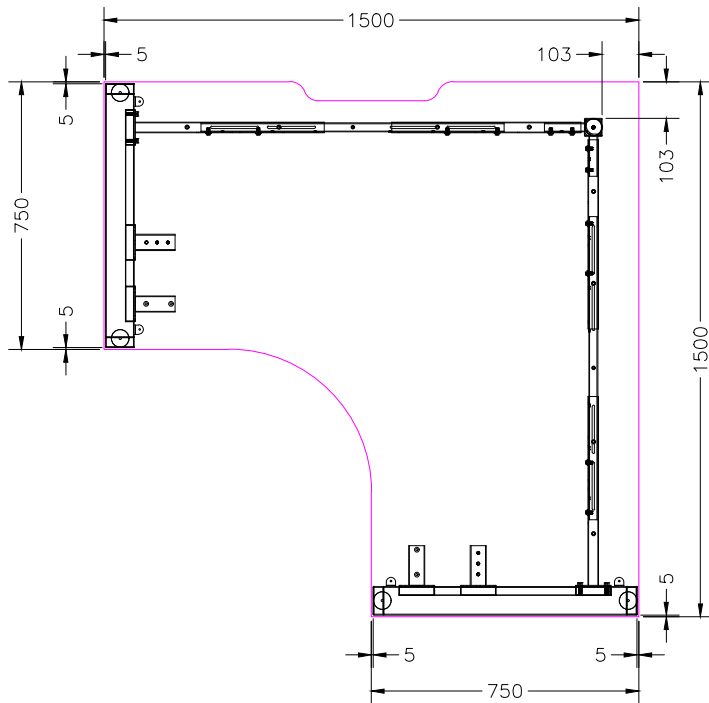

ISOMETRIC VIEW

TOP VIEW

FRONT VIEW

Office FURNITURE
Brisbane

PRODUCT CODE:

LP-WS157

REMARKS:

WST15157 + ST-PR-75E + ST-AB1218

ASSEMBLED SIZE:

1500L x 1500D x 730H

Office FURNITURE
Brisbane

Office FURNITURE
Brisbane

PRODUCT CODE:
R2O-WST15187

REMARKS:
-

ASSEMBLED SIZE:
-

Office FURNITURE
Brsibane