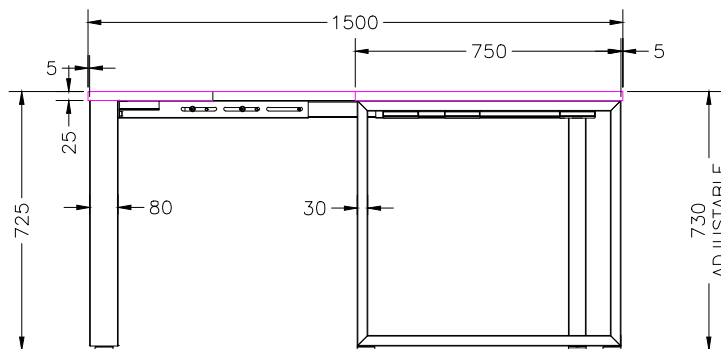

ISOMETRIC VIEW

TOP VIEW

FRONT VIEW

Office FURNITURE
Brisbane

PRODUCT CODE:

LP-WS157

REMARKS:

WST15157 + ST-PR-75E + ST-AB1218

ASSEMBLED SIZE:

1500L x 1500D x 730H

Office FURNITURE
Brisbane

Office FURNITURE
Brisbane

PRODUCT CODE:
R2O-WST15187

REMARKS:
-

ASSEMBLED SIZE:
-

Office FURNITURE
Brsibane