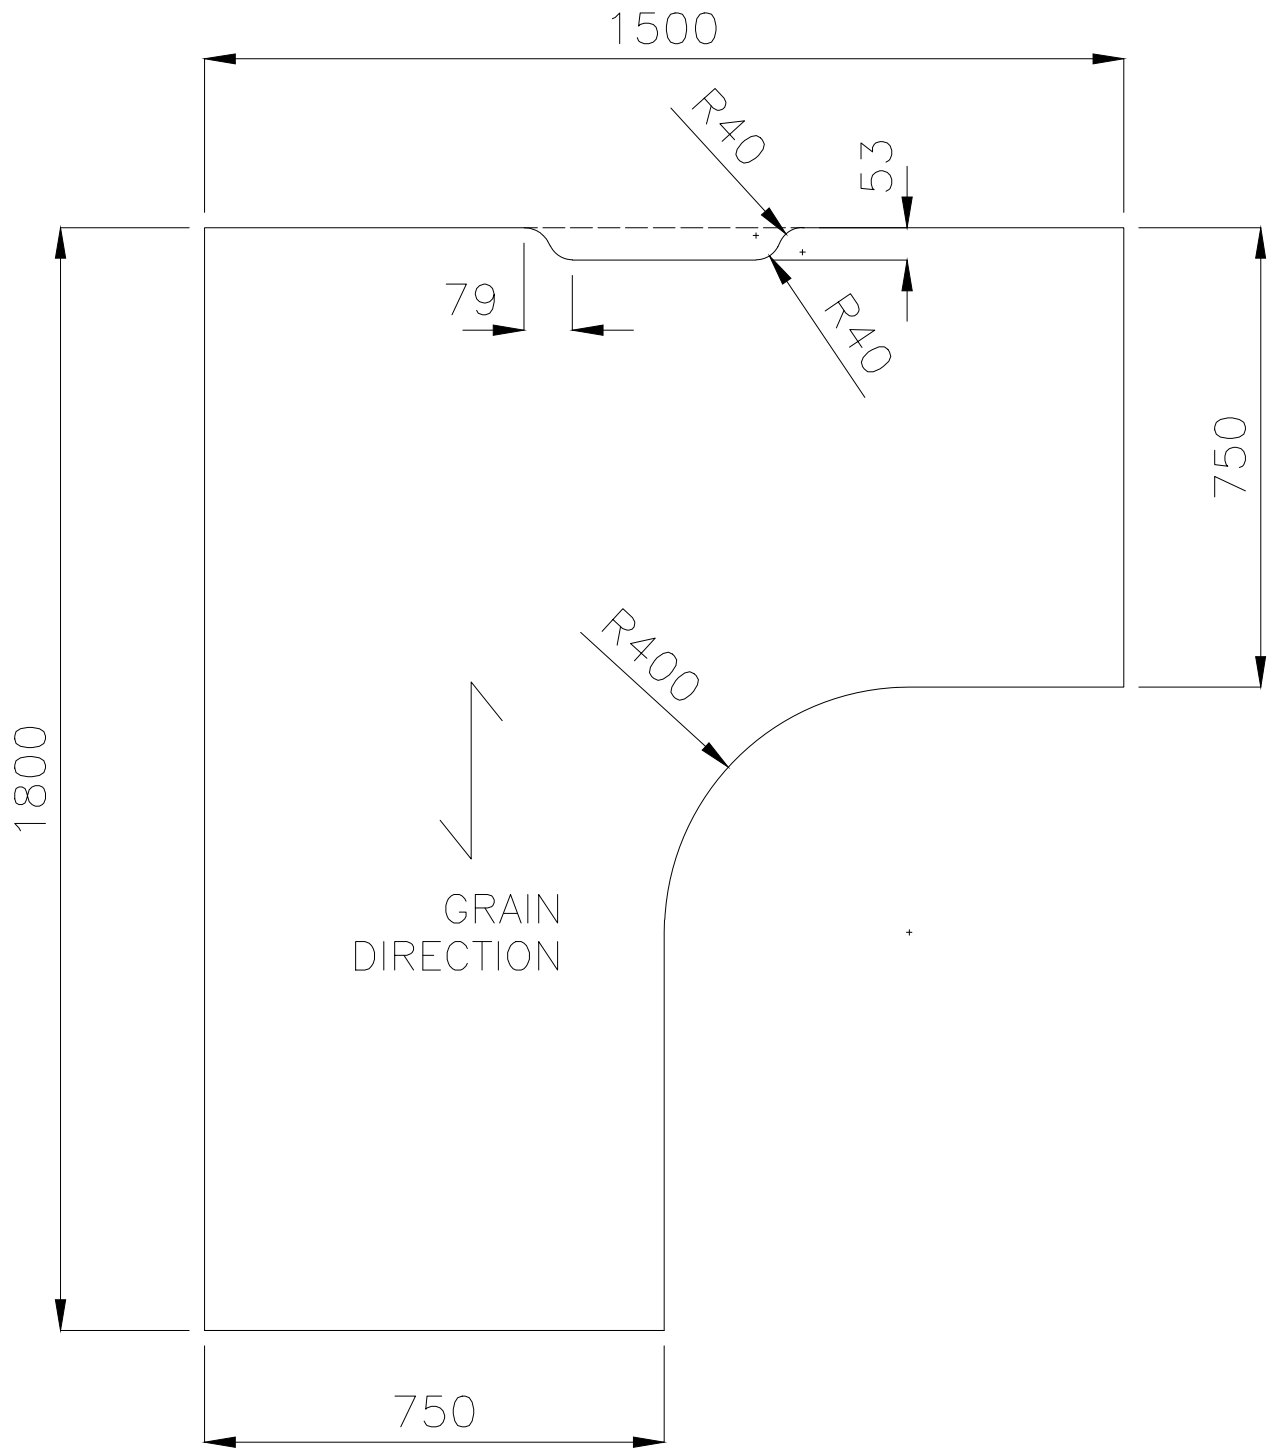

ISOMETRIC VIEW

TOP VIEW

FRONT VIEW

Office FURNITURE
Brisbane

PRODUCT CODE:

LP-WS157

REMARKS:

WST15157 + ST-PR-75E + ST-AB1218

ASSEMBLED SIZE:

1500L x 1500D x 730H

Office FURNITURE
Brisbane

Office FURNITURE
Brisbane

PRODUCT CODE:
R2O-WST15187

REMARKS:
-

ASSEMBLED SIZE:
-

Office FURNITURE
Brsibane