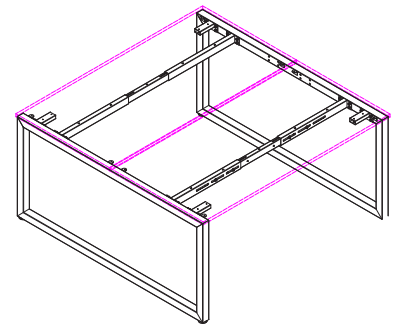

## 2 Person Inline Double Sided

LP-IND127-2 / LP-IND157-2 / LP-IND187-2

### FEATURES

- 25mm tops with cable scallop
- 50 x 50 Powdercoated Loop steel Frames
- 1x Adjustable Beams Per Person
- Height adjustable feet 30mm
- 10 Year Warranty

## *LOOP 2 Person Inline Double Sided*

---

LP-IND127-2 1200 x 750 (Assembled: 1200W x 1500D x 725H)

4 Cartons: 67KG

2x INT1275 Scalloped Top - 1265L x 815W x 45H / 17KG / 0.046m<sup>3</sup>

1x ST-PR-15E - Double LOOP End Legs - 1510L x 120W x 720H 24kg - 0.013m<sup>3</sup> (2 legs per ctn)

1x ST-PR-15E - Double LOOP End Legs - 1510L x 120W x 720H 24kg - 0.013m<sup>3</sup> (2 legs per ctn)

1x ST-AB1218 - Adjustable Beam - 870L x 145W x 125H 9kg - 0.01m<sup>3</sup> (2 beams per ctn)

---

LP-IND187-2 1800 x 750 (Assembled: 1800W x 1500D x 725H)