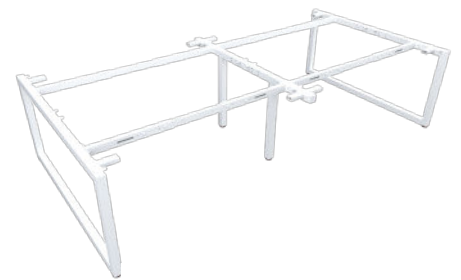

LOOP

4 Person Inline Double Sided

LP-IND127-4 / LP-IND157-4 / LP-IND187-4

FEATURES

- 25mm tops with cable scallop
- 50 x 50 Powdercoated Loop steel Frames
- 1x Adjustable Beams Per Person
- Height adjustable feet 30mm
- 10 Year Warranty

FRAME COLOURS

Black

White

TOP COLOURS

White

Wild Oak

LOOP 4 Person Inline Double Sided

LP-IND127-4 1200 x 750 (Assembled: 2400W x 1500D x 725H)

8 Cartons: 121KG

4x INT1275 Scalloped Top - 1265L x 815W x 45H / 17KG / 0.046m³

1x ST-PR-15E - Double LOOP End Legs - 1510L x 120W x 720H 24kg - 0.013m³ (2 legs per ctn)

2x ST-AB1218 - Adjustable Beam - 870L x 145W x 125H 9kg - 0.01m³ (2 beams per ctn)

1x ST-INDS -Shared Leg - 510L x 120W x 720H 11kg - 0.13m³

LP-IND157-4 1500 x 750 (Assembled: 3000W x 1500D x 725H)

8 Cartons: 137KG

4x INT1575 Scalloped Top - 1565L x 815W x 45H / 21KG / 0.057m³

1x ST-PR-LE15 - Double LOOP End Legs - 1510L x 120W x 720H 24kg - 0.013m³ (2 legs per ctn)