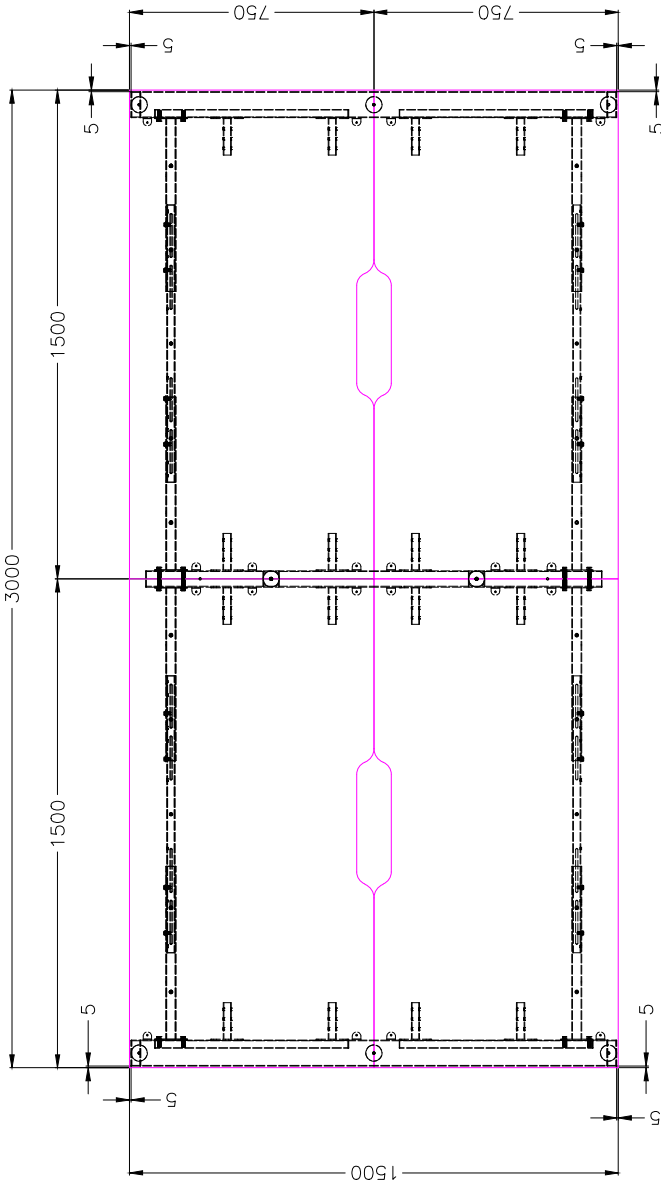

ISOMETRIC VIEW

SIDE VIEW

TOP VIEW

FRONT VIEW

READY2GO FURNITURE

PRODUCT CODE:  
ST-DK157+LP-IND157-4

ASSEMBLED SIZE:  
3000L x 1500D x 730H

REMARKS:  
ST-INDS + ST-PR-15E + ST-AB1218