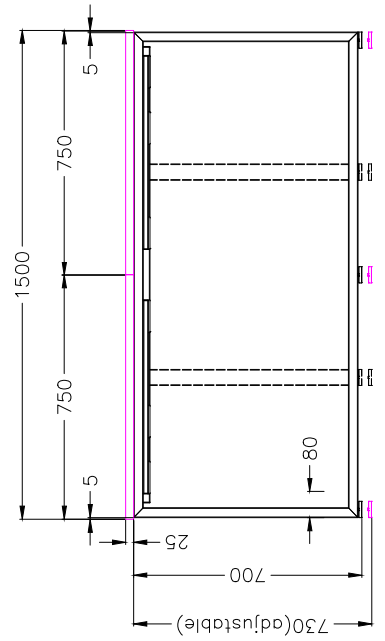

ISOMETRIC VIEW

SIDE VIEW

TOP VIEW

FRONT VIEW

READY2GO FURNITURE

PRODUCT CODE:  
ST-DK157+LP-IND157-4

ASSEMBLED SIZE:  
3000L x 1500D x 730H

REMARKS:  
ST-INDS + ST-PR-15E + ST-AB1218