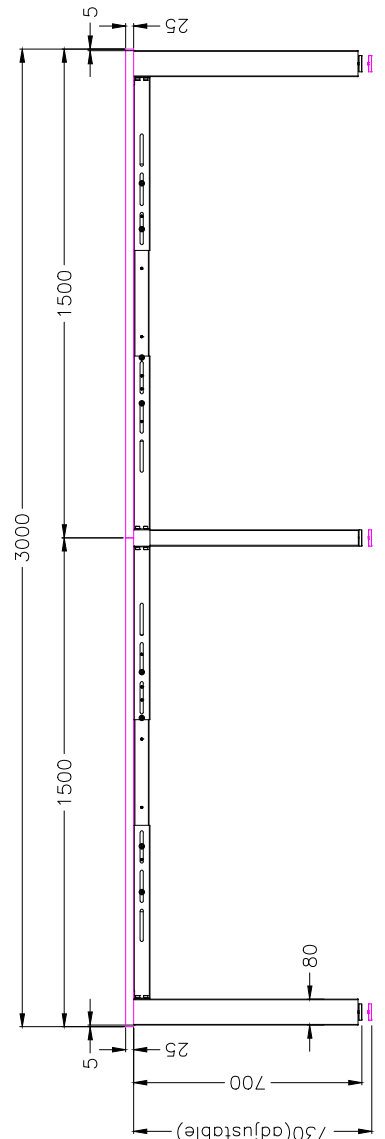

ISOMETRIC VIEW

SIDE VIEW

TOP VIEW

FRONT VIEW

READY2GO FURNITURE

PRODUCT CODE:  
ST-DK157+LP-IND157-4

ASSEMBLED SIZE:  
3000L x 1500D x 730H

REMARKS:  
ST-INDS + ST-PR-15E + ST-AB1218