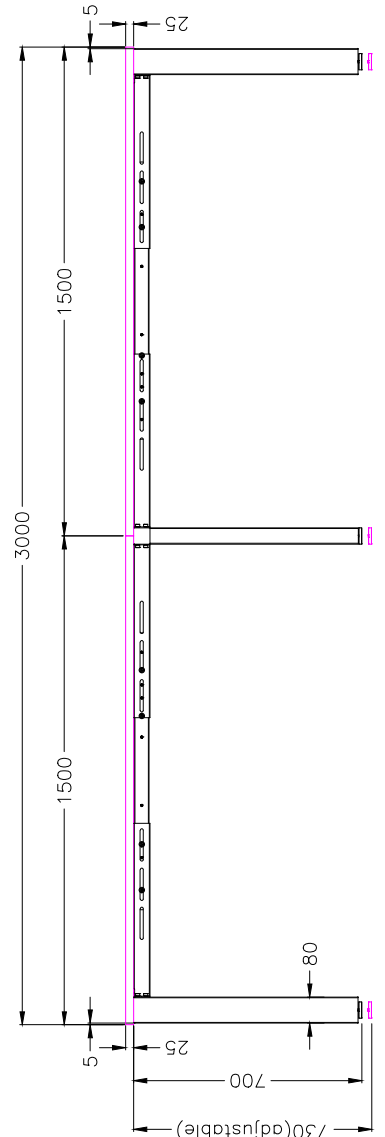

ISOMETRIC VIEW

SIDE VIEW

TOP VIEW

FRONT VIEW

READY2GO FURNITURE

PRODUCT CODE:  
ST-DK157+LP-IND157-4

ASSEMBLED SIZE:  
3000L x 1500D x 730H

REMARKS:  
ST-INDS + ST-PR-15E + ST-AB1218