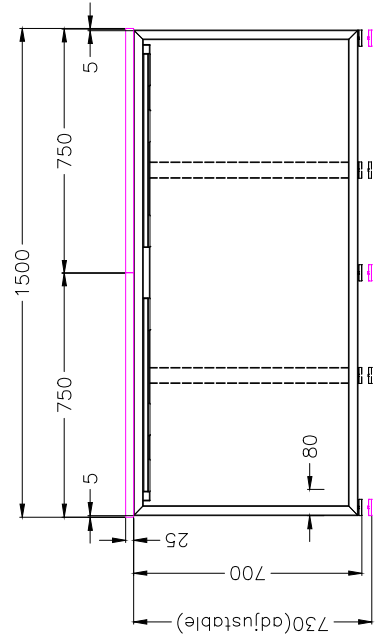

ISOMETRIC VIEW

SIDE VIEW

TOP VIEW

FRONT VIEW

READY2GO FURNITURE

PRODUCT CODE:  
ST-DK157+LP-IND157-4

ASSEMBLED SIZE:  
3000L x 1500D x 730H

REMARKS:  
ST-INDS + ST-PR-15E + ST-AB1218