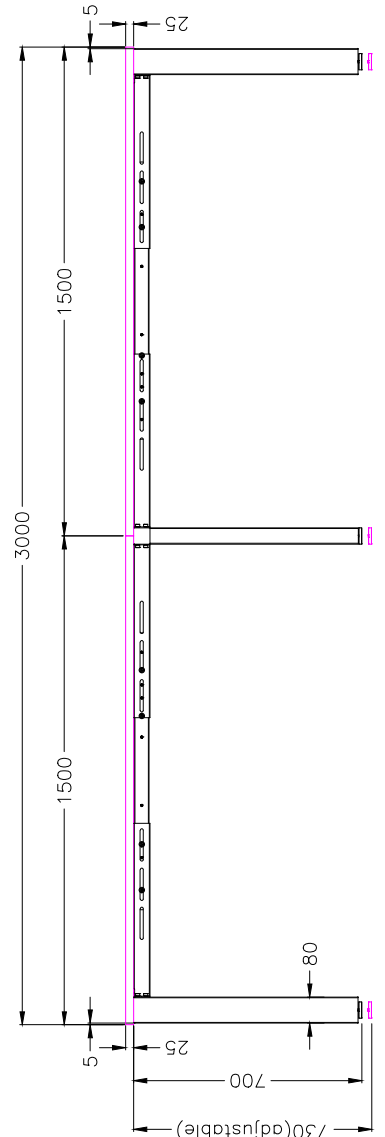

ISOMETRIC VIEW

SIDE VIEW

TOP VIEW

FRONT VIEW

READY2GO FURNITURE

PRODUCT CODE:
ST-DK157+LP-IND157-4

ASSEMBLED SIZE:
3000L x 1500D x 730H

REMARKS:
ST-INDS + ST-PR-15E + ST-AB1218