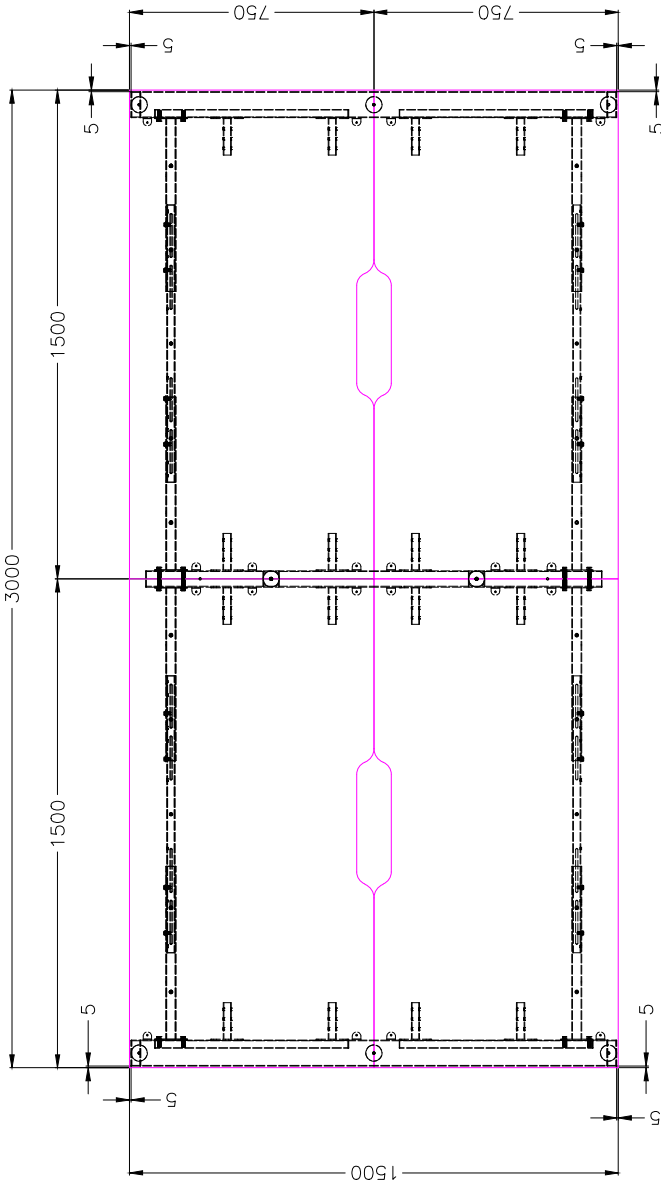

ISOMETRIC VIEW

SIDE VIEW

TOP VIEW

FRONT VIEW

READY2GO FURNITURE

PRODUCT CODE:
ST-DK157+LP-IND157-4

ASSEMBLED SIZE:
3000L x 1500D x 730H

REMARKS:
ST-INDS + ST-PR-15E + ST-AB1218