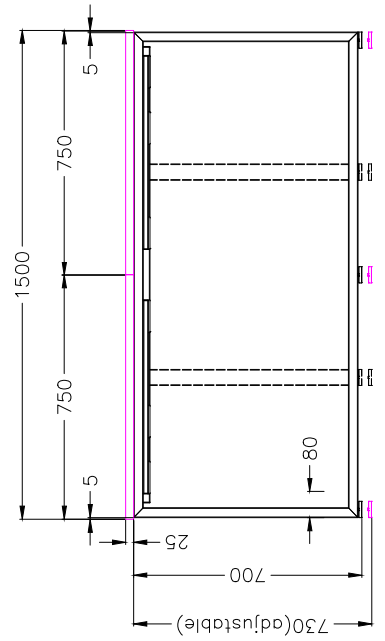

ISOMETRIC VIEW

SIDE VIEW

TOP VIEW

FRONT VIEW

READY2GO FURNITURE

PRODUCT CODE:
ST-DK157+LP-IND157-4

ASSEMBLED SIZE:
3000L x 1500D x 730H

REMARKS:
ST-INDS + ST-PR-15E + ST-AB1218