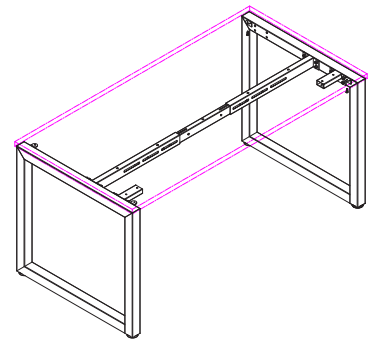

## 1 Person Inline Single Sided

LP-INS127-1 / LP-INS157-1 / LP-INS187-1

### FEATURES

- 25mm tops with cable scallop
- 50 x 50 Powdercoated Loop steel Frames
- 1x Adjustable Beam
- Height adjustable feet 30mm
- 10 Year Warranty

## *LOOP 1 Person Inline Single Sided*

---

LP-INS127-1 1200 x 750 (Assembled: 1200W x 750D x 725H)

3 Cartons: 33.5KG

1x INT1275 Scalloped Top - 1265L x 815W x 45H / 17KG / 0.046m<sup>3</sup>

1x ST-PR-75E - Single LOOP End Legs - 760L x 120W x 720H 12kg - 0.066m<sup>3</sup> (2 legs per ctn)