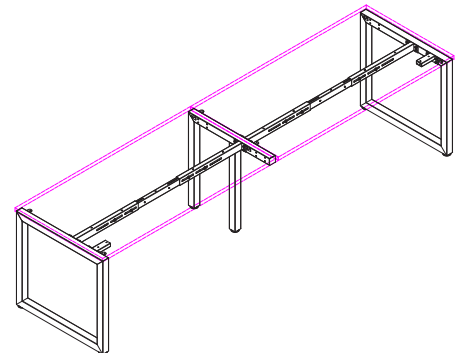

## 2 Person Inline Single Sided

LP-INS127-2 / LP-INS157-2 / LP-INS187-2

### FEATURES

- 25mm tops with cable scallop
- 50 x 50 Powdercoated Loop steel Frames
- 1x Adjustable Beam per person
- Height adjustable feet 30mm
- 10 Year Warranty

## *LOOP 2 Person Inline Single Sided*

---

LP-INS127-2 1200 x 750 (Assembled: 2400W x 750D x 725H)

4 Cartons: 63KG

2x INT1275 Scalloped Top - 1265L x 815W x 45H / 17KG / 0.046m<sup>3</sup>

1x ST-PR-75E - Single LOOP End Legs - 760L x 120W x 720H 12kg - 0.066m<sup>3</sup> (2 legs per ctn)

1x ST-AB1218 - Adjustable Beam - 870L x 145W x 125H 9kg - 0.01m<sup>3</sup> (2 beams per ctn)

1x ST-INSS - Single Shared Leg - 720L x 120W x 720H 8kg - 0.062m<sup>3</sup>

---

LP-INS157-2 1500 x 750 (Assembled: 3000W x 750D x 725H)