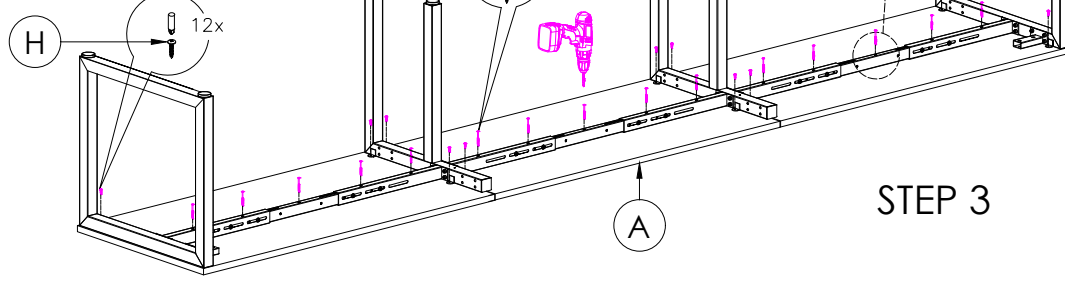

A	VARIOUS SIZES  DESKTOP	x3	C	 2x LP-LE75	x1	D	 ST-INSS (700mm)	x2
B	ST-AB1218  ADJUSTABLE BEAM	x3	F	M6 x 20mm  BUTTON HEAD ALLEN BOLT	x12	G	70mm  CHIPBOARD SCREW	x15
E	100mm x 50mm  BRACKET	x2						

STEP 1

STEP 2

STEP 3

CAUTION:
HEAVY

2 PERSON HEAVY
ASSEMBLY

J	VARIOUS SIZES  S23 PARTITION	x3	K	 *PACKED INSIDE THE PARTITION	x10	L	 JOINING STRIP	x2
M	GLASS / FABRIC  SCREEN	x2	N	S23-BR520SM  NOTE: CAN USE S23-BR520TM OR S23-BR520CL BRACKETS	x3	O	20mm  CHIPBOARD SCREW	x24
						P	 SL-BR520TM	x4