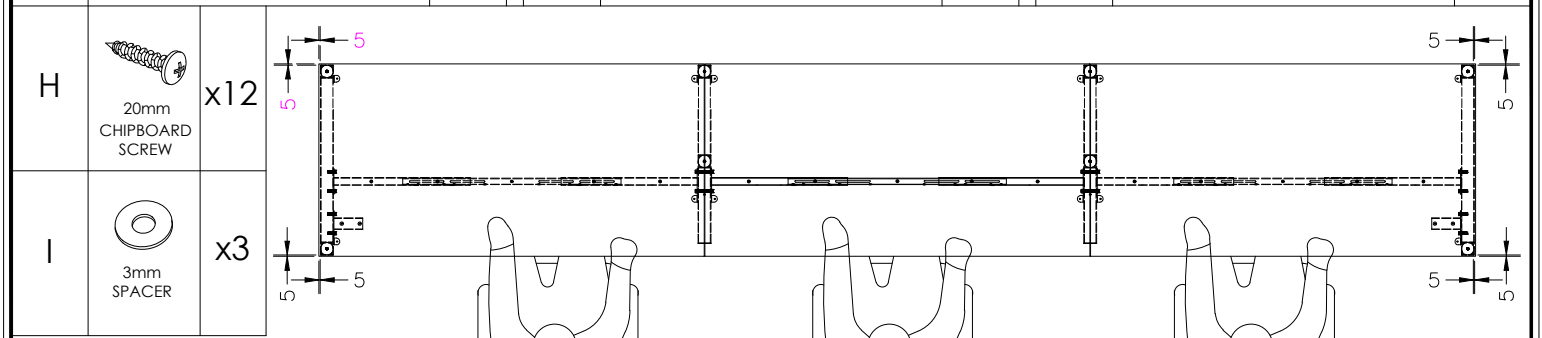

A	VARIOUS SIZES  DESKTOP	x3	C	 2x LP-LE75	x1	D	 ST-INSS (700mm)	x2
B	ST-AB1218  ADJUSTABLE BEAM	x3	F	M6 x 20mm  BUTTON HEAD ALLEN BOLT	x12	G	70mm  CHIPBOARD SCREW	x15
E	100mm x 50mm  BRACKET	x2						

STEP 1

STEP 2

STEP 3

CAUTION:
HEAVY

2 PERSON HEAVY
ASSEMBLY

J	VARIOUS SIZES  S23 PARTITION	x3	K	 *PACKED INSIDE THE PARTITION	x10	L	 JOINING STRIP	x2
M	GLASS / FABRIC  SCREEN	x2	N	S23-BR520SM  NOTE: CAN USE S23-BR520TM OR S23-BR520CL BRACKETS	x3	O	20mm  CHIPBOARD SCREW	x24
						P	 SL-BR520TM	x4