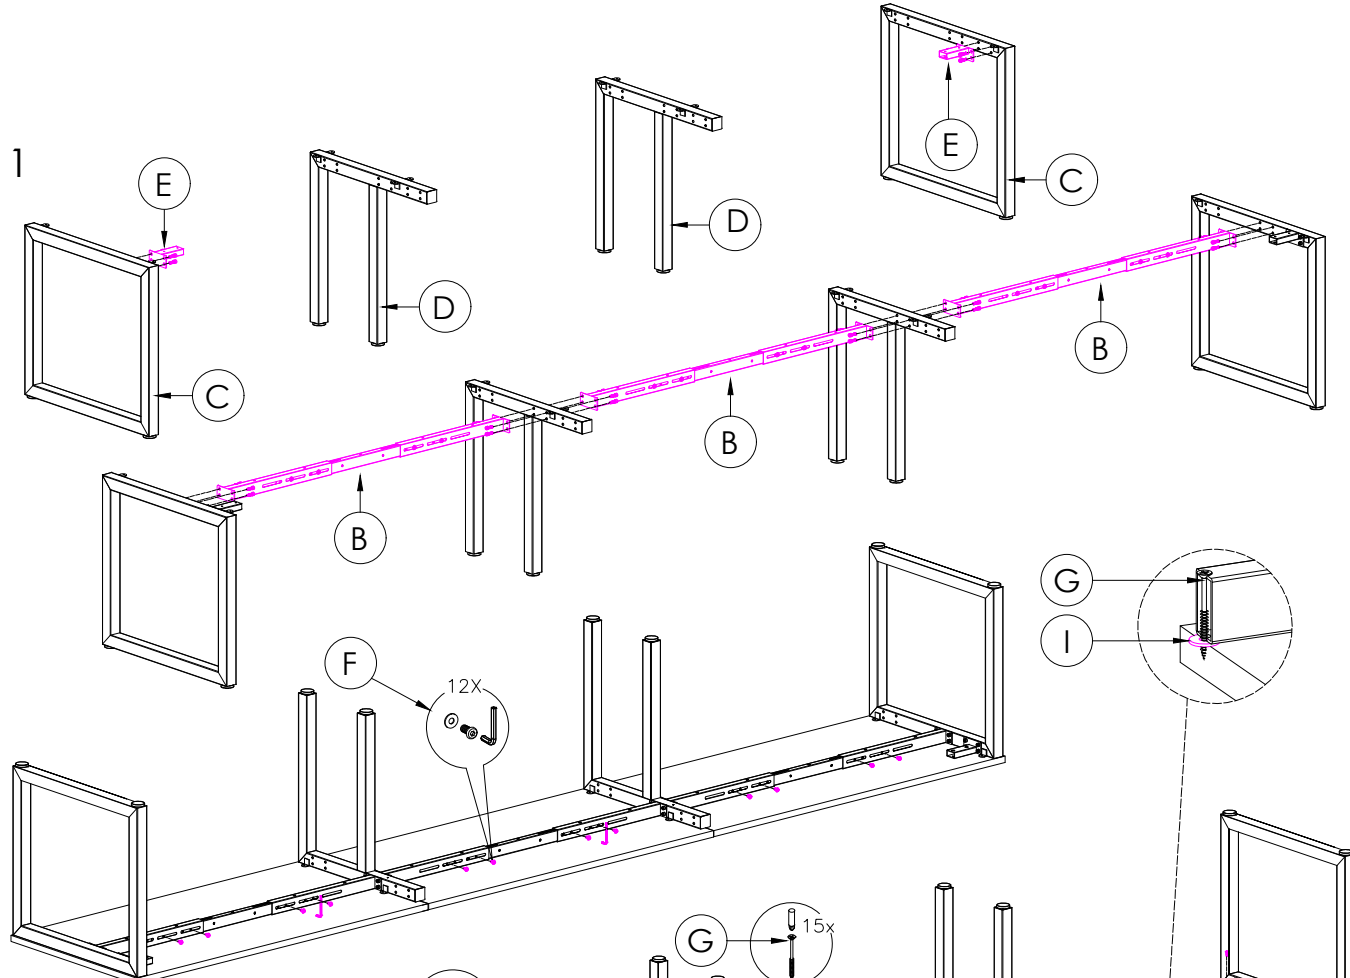

A	VARIOUS SIZES  DESKTOP	x3	C	 2x LP-LE75	x1	D	 ST-INSS (700mm)	x2
B	ST-AB1218  ADJUSTABLE BEAM	x3	F	M6 x 20mm  BUTTON HEAD ALLEN BOLT	x12	G	70mm  CHIPBOARD SCREW	x15
E	100mm x 50mm  BRACKET	x2						

STEP 1

STEP 2

STEP 3

CAUTION:
HEAVY

2 PERSON HEAVY
ASSEMBLY

J	VARIOUS SIZES  S23 PARTITION	x3	K	 *PACKED INSIDE THE PARTITION	x10	L	 JOINING STRIP	x2
M	GLASS / FABRIC  SCREEN	x2	N	S23-BR520SM  NOTE: CAN USE S23-BR520TM OR S23-BR520CL BRACKETS	x3	O	20mm  CHIPBOARD SCREW	x24
						P	 SL-BR520TM	x4