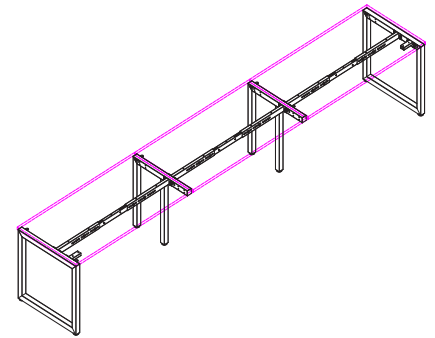

LOOP

3 Person Inline Single Sided

LP-INS127-3 / LP-INS157-3 / LP-INS187-3

FEATURES

- 25mm tops with cable scallop
- 50 x 50 Powdercoated Loop steel Frames
- 1x Adjustable Beam per person
- Height adjustable feet 30mm
- 10 Year Warranty

FRAME COLOURS

Black

White

TOP COLOURS

White

Wild Oak

LOOP 3 Person Inline Single Sided

LP-INS127-3 1200 x 750 (Assembled: 3600W x 750D x 725H)

8 Cartons: 92.5KG

3x INT1275 Scalloped Top - 1265L x 815W x 45H / 17KG / 0.046m³

1x ST-PR-75E - Single LOOP End Legs - 760L x 120W x 720H 12kg - 0.066m³ (2 legs per ctn)

1x ST-AB1218 - Adjustable Beam - 870L x 145W x 125H 9kg - 0.01m³ (2 beams per ctn)

3x INT1575 Scalloped Top - 1565L x 815W x 45H / 21KG / 0.057m³

1x ST-PR-75E - Single LOOP End Legs - 760L x 120W x 720H 12kg - 0.066m³ (2 legs per ctn)

1x ST-AB1218 - Adjustable Beam - 870L x 145W x 125H 9kg - 0.01m³ (2 beams per ctn)