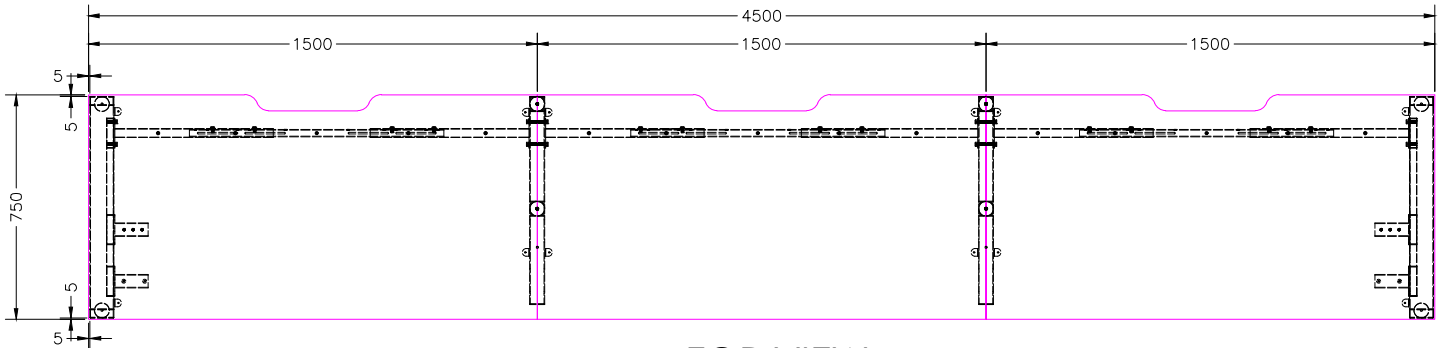

ISOMETRIC VIEW

SIDE VIEW

TOP VIEW

FRONT VIEW

READY2GO FURNITURE

PRODUCT CODE:
ST-DK157+LP-INS157-3

ASSEMBLED SIZE:
4500L x 750D x 730H

REMARKS:
ST-INSS + ST-PR-75E + ST-AB1218