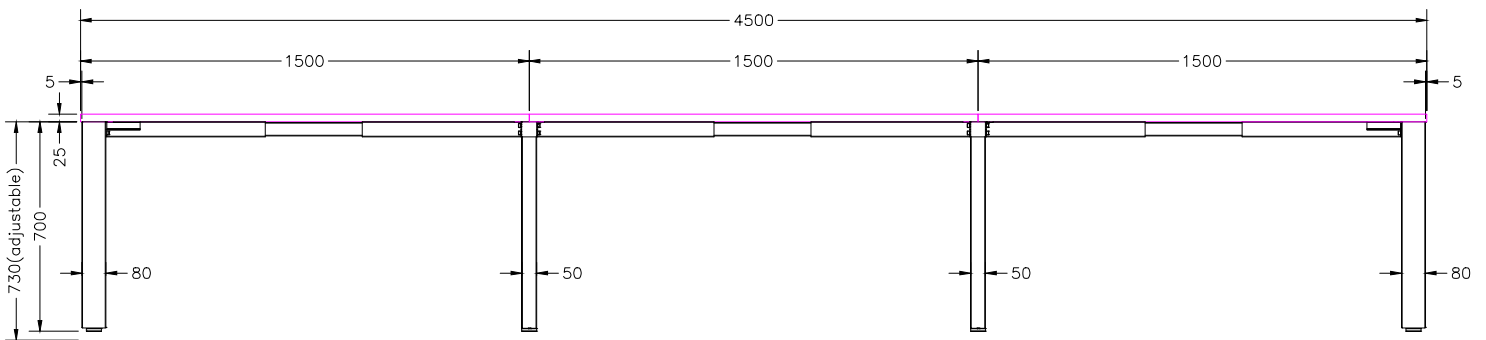

ISOMETRIC VIEW

SIDE VIEW

TOP VIEW

FRONT VIEW

READY2GO FURNITURE

PRODUCT CODE:
ST-DK157+LP-INS157-3

ASSEMBLED SIZE:
4500L x 750D x 730H

REMARKS:
ST-INSS + ST-PR-75E + ST-AB1218