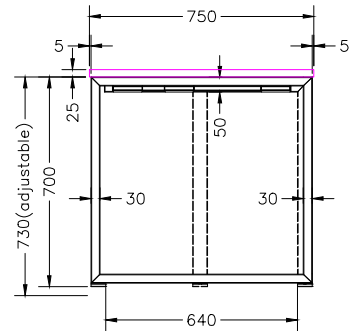

ISOMETRIC VIEW

SIDE VIEW

TOP VIEW

FRONT VIEW

READY2GO FURNITURE

PRODUCT CODE:
ST-DK157+LP-INS157-3

ASSEMBLED SIZE:
4500L x 750D x 730H

REMARKS:
ST-INSS + ST-PR-75E + ST-AB1218