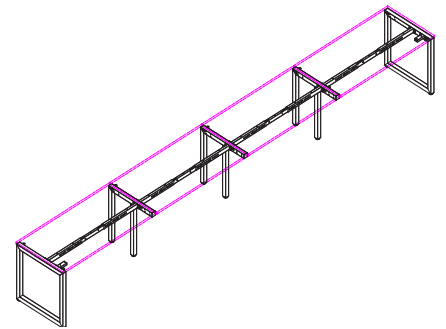

LOOP

4 Person Inline Single Sided

LP-INS127-4 / LP-INS157-4 / LP-INS187-4

FEATURES

- 25mm tops with cable scallop
- 50 x 50 Powdercoated Loop steel Frames
- 1x Adjustable Beam per person
- Height adjustable feet 30mm
- 10 Year Warranty

FRAME COLOURS

Black

White

TOP COLOURS

White

Wild Oak

LOOP 4 Person Inline Single Sided

LP-INS127-4 1200 x 750 (Assembled: 4800W x 750D x 725H)

10 Cartons: 122KG

4x INT1275 Scalloped Top - 1265L x 815W x 45H / 17KG / 0.046m³

1x ST-PR-75E - Single LOOP End Legs - 760L x 120W x 720H 12kg - 0.066m³ (2 legs per ctn)

2x ST-AB1218 - Adjustable Beam - 870L x 145W x 125H 9kg - 0.01m³ (2 beams per ctn)

2x ST-AB1218 - Adjustable Beam - 870L x 145W x 125H 9kg - 0.01m³ (2 beams per ctn)

3x ST-INSS - Single Shared Leg - 720L x 120W x 720H 8kg - 0.062m³

LP-INS187-4 1800 x 750 (Assembled: 7200W x 750D x 725H)