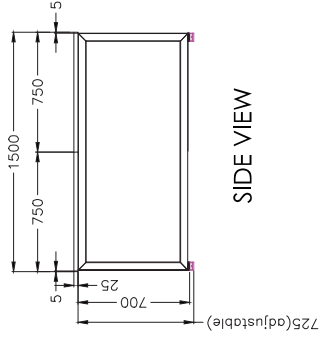

ISOMETRIC VIEW

SIDE VIEW

TOP VIEW

FRONT VIEW

SINGLE INLINE END LEG

| Size | Code |
|-------------|------------|
| 740W x 700H | ST-PR2-75E |

SINGLE INLINE SHARED LEG

| Size | Code |
|-------------|---------|
| 700W x 700H | ST-FINS |

ADJUSTABLE BEAM

| Size | Code |
|-------------|----------|
| 1200 - 1800 | ST-AB218 |
| 1800 - 2400 | ST-AB24 |

DOUBLE INLINE TECHNICAL DRAWING

DOUBLE INLINE FRAME COMPONENTS

ISOMETRIC VIEW

DOUBLE INLINE END LEG

| Size | Code |
|--------------|-----------|
| 1490W X 700H | ST-PP-ISE |

DOUBLE INLINE SHARED LEG

| Size | Code |
|--------------|---------|
| 1400W X 700H | ST-INDS |

ADJUSTABLE BEAM

| Size | Code |
|-------------|-----------|
| 1200 - 1800 | ST-AB1218 |
| 1800 - 2400 | ST-AB1824 |

TOP VIEW

ISOMETRIC VIEW

| Size | Code |
|-------------|-----------|
| 740W x 700H | ST-PR-75E |

| Size | Code |
|------|--------|
| 700H | ST-W5L |

| Size | Code |
|------|----------|
| 700H | ST-W5L20 |

FRONT VIEW