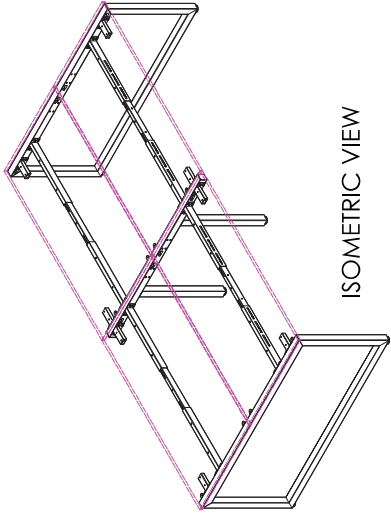

ISOMETRIC VIEW

SIDE VIEW

TOP VIEW

FRONT VIEW

SINGLE INLINE END LEG

| Size | Code |
|-------------|------------|
| 740W x 700H | ST-PR2-75E |

SINGLE INLINE SHARED LEG

| Size | Code |
|-------------|---------|
| 700W x 700H | ST-FINS |

ADJUSTABLE BEAM

| Size | Code |
|-------------|----------|
| 1200 - 1800 | ST-AB218 |
| 1800 - 2400 | ST-AB24 |

DOUBLE INLINE TECHNICAL DRAWING

DOUBLE INLINE FRAME COMPONENTS

ISOMETRIC VIEW

DOUBLE INLINE END LEG

| Size | Code |
|--------------|-----------|
| 1490W X 700H | ST-PP-ISE |

DOUBLE INLINE SHARED LEG

| Size | Code |
|--------------|---------|
| 1400W X 700H | ST-INDS |

ADJUSTABLE BEAM

| Size | Code |
|-------------|-----------|
| 1200 - 1800 | ST-AB1218 |
| 1800 - 2400 | ST-AB1824 |

TOP VIEW

ISOMETRIC VIEW

| Size | Code |
|-------------|-----------|
| 740W x 700H | ST-PR-75E |

| Size | Code |
|------|--------|
| 700H | ST-W5L |

| Size | Code |
|------|----------|
| 700H | ST-W5L20 |

FRONT VIEW