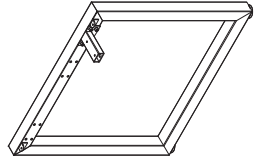

ADJUSTABLE BEAM

| Size | Code |
|-------------|----------|
| 1200 - 1800 | ST-AB218 |
| 1800 - 2400 | ST-AB24 |

DOUBLE INLINE TECHNICAL DRAWING

DOUBLE INLINE FRAME COMPONENTS

ISOMETRIC VIEW

DOUBLE INLINE END LEG

| Size | Code |
|--------------|-----------|
| 1490W X 700H | ST-PP-ISE |

DOUBLE INLINE SHARED LEG

| Size | Code |
|--------------|---------|
| 1400W X 700H | ST-INDS |

ADJUSTABLE BEAM

| Size | Code |
|-------------|-----------|
| 1200 - 1800 | ST-AB1218 |
| 1800 - 2400 | ST-AB1824 |

TOP VIEW

ISOMETRIC VIEW

| Size | Code |
|-------------|-----------|
| 740W x 700H | ST-PR-75E |

| Size | Code |
|------|--------|
| 700H | ST-W5L |

| Size | Code |
|------|----------|
| 700H | ST-W5L20 |

FRONT VIEW