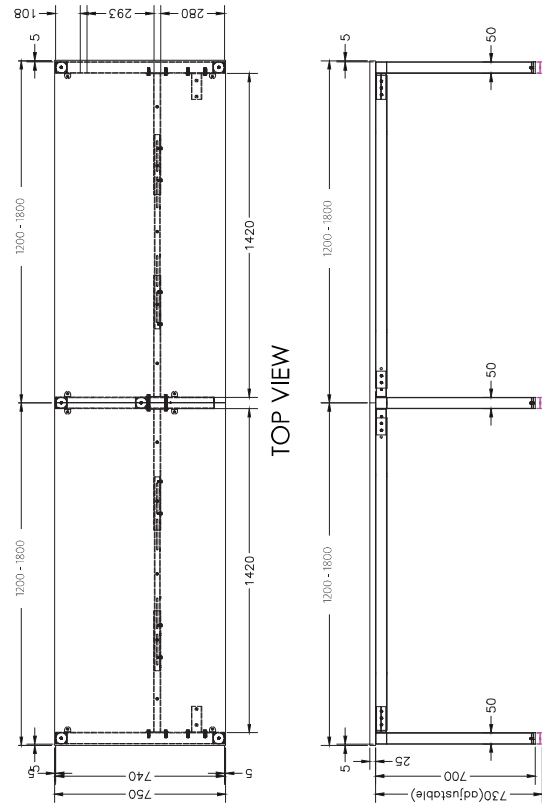

LOOP 120 DEGREE WORKSTATION

| Size | Code |
|-------------------|--------------|
| 1200 x 1200 x 750 | LP-120-3-127 |
| 1500 x 1500 x 750 | LP-120-3-157 |

Custom made to order tops
Available with cable port or scallops
(Scallops not standard)

ISOMETRIC VIEW

SIDE VIEW

TOP VIEW

FRONT VIEW

SINGLE INLINE END LEG

| Size | Code |
|-------------|------------|
| 740W x 700H | ST-PR2-75E |

SINGLE INLINE SHARED LEG

| Size | Code |
|-------------|---------|
| 700W x 700H | ST-FINS |

| Size | Code |
|--------------|-----------|
| 1490W X 700H | ST-PP-ISE |

DOUBLE INLINE SHARED LEG

| Size | Code |
|--------------|---------|
| 1400W X 700H | ST-INDS |

ADJUSTABLE BEAM

| Size | Code |
|-------------|-----------|
| 1200 - 1800 | ST-AB1218 |
| 1800 - 2400 | ST-AB1824 |

TOP VIEW

ISOMETRIC VIEW

| Size | Code |
|-------------|-----------|
| 740W x 700H | ST-PR-75E |

| Size | Code |
|------|--------|
| 700H | ST-W5L |

| Size | Code |
|------|----------|
| 700H | ST-W5L20 |

FRONT VIEW