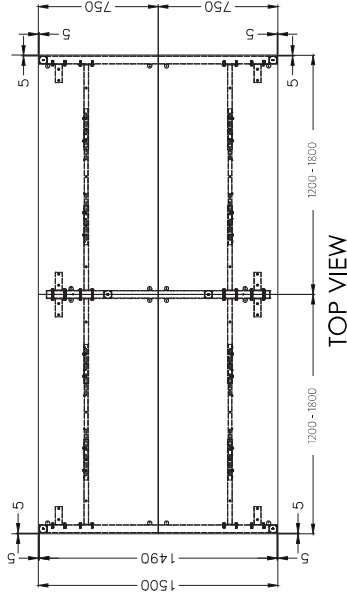

ISOMETRIC VIEW

SIDE VIEW

TOP VIEW

FRONT VIEW

SINGLE INLINE END LEG

| Size | Code |
|-------------|------------|
| 740W x 700H | ST-PR2-75E |

SINGLE INLINE SHARED LEG

| Size | Code |
|-------------|---------|
| 700W x 700H | ST-FINS |

ADJUSTABLE BEAM

| Size | Code |
|-------------|----------|
| 1200 - 1800 | ST-AB218 |
| 1800 - 2400 | ST-AB24 |

DOUBLE INLINE TECHNICAL DRAWING

DOUBLE INLINE FRAME COMPONENTS

ISOMETRIC VIEW

DOUBLE INLINE END LEG

| Size | Code |
|--------------|-----------|
| 1490W X 700H | ST-PP-ISE |

DOUBLE INLINE SHARED LEG

| Size | Code |
|--------------|---------|
| 1400W X 700H | ST-INDS |

ADJUSTABLE BEAM

| Size | Code |
|-------------|-----------|
| 1200 - 1800 | ST-AB1218 |
| 1800 - 2400 | ST-AB1824 |

TOP VIEW

ISOMETRIC VIEW

| Size | Code |
|-------------|-----------|
| 740W x 700H | ST-PR-75E |

| Size | Code |
|------|--------|
| 700H | ST-W5L |

| Size | Code |
|------|----------|
| 700H | ST-W5L20 |

FRONT VIEW