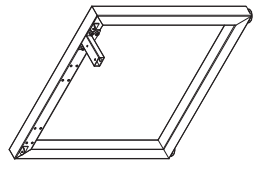

SINGLE INLINE END LEG

Size	Code
740W x 700H	ST-PR2-75E