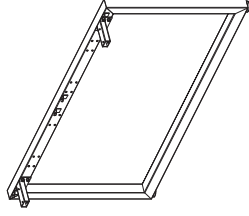

ISOMETRIC VIEW

SIDE VIEW

TOP VIEW

FRONT VIEW

SINGLE INLINE END LEG

| Size | Code |
|-------------|------------|
| 740W x 700H | ST-PR2-75E |

SINGLE INLINE SHARED LEG

| Size | Code |
|-------------|---------|
| 700W x 700H | ST-FINS |

ADJUSTABLE BEAM

| Size | Code |
|-------------|----------|
| 1200 - 1800 | ST-AB218 |
| 1800 - 2400 | ST-AB24 |

DOUBLE INLINE TECHNICAL DRAWING

DOUBLE INLINE FRAME COMPONENTS

ISOMETRIC VIEW

DOUBLE INLINE END LEG

| Size | Code |
|--------------|-----------|
| 1490W X 700H | ST-PP-ISE |

DOUBLE INLINE SHARED LEG

| Size | Code |
|--------------|---------|
| 1400W X 700H | ST-INDS |

ADJUSTABLE BEAM

| Size | Code |
|-------------|-----------|
| 1200 - 1800 | ST-AB1218 |
| 1800 - 2400 | ST-AB1824 |