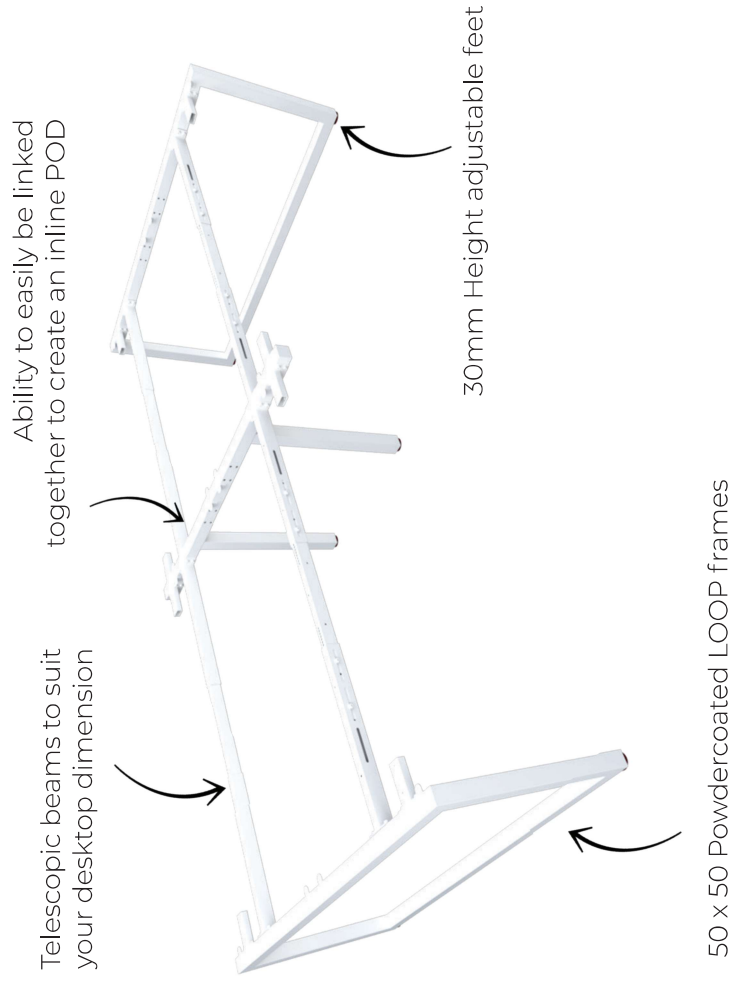

LOOP DESKING

360 LOOP DESIGN AND TIMELESS GOOD LOOKS

LOOP DESKING

Featuring a modern 360 loop design and timeless good looks. LOOP is the ultimate adaptable desk and the perfect addition to any office area. No need to compromise functionality for style, find the perfect configuration or design to satisfy the needs of your office. No business stays the same forever, LOOP frames easily link together, making the perfect solution for your evolving workspace.

Features

- 25mm tops with Cable Scallops
- 50mm x 50mm White or Black powdercoated LOOP steel frames
- 50mm x 30mm thick adjustable beams to suit your desktop dimension
- Recessed shared legs
- Height Adjustable feet 30mm
- Easily linked together either side-by-side, or back-to-back
- 10 Year Warranty

LOOP SINGLE INLINE DESKING

LOOP DOUBLE INLINE DESKING

1 PERSON SINGLE SIDED

| Size | Scalloped | 2 Cable Holes |
|------------|--------------|---------------|
| 1200 x 750 | LP-INS127-F1 | LP-DK127* |
| 1500 x 750 | LP-INS151-F1 | LP-DK151** |
| 1800 x 750 | LP-INS181-F1 | LP-DK181** |
| 2100 x 750 | - | LP-DK217* |