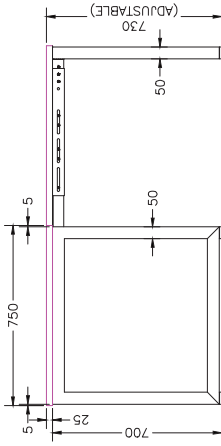

ISOMETRIC VIEW

SIDE VIEW

TOP VIEW

FRONT VIEW

SINGLE INLINE END LEG

| Size | Code |
|-------------|------------|
| 740W x 700H | ST-PR2-75E |

SINGLE INLINE SHARED LEG

| Size | Code |
|-------------|---------|
| 700W x 700H | ST-FINS |

ADJUSTABLE BEAM

| Size | Code |
|-------------|----------|
| 1200 - 1800 | ST-AB218 |
| 1800 - 2400 | ST-AB24 |

DOUBLE INLINE TECHNICAL DRAWING

DOUBLE INLINE FRAME COMPONENTS

ISOMETRIC VIEW

DOUBLE INLINE END LEG

| Size | Code |
|--------------|-----------|
| 1490W X 700H | ST-PP-ISE |

DOUBLE INLINE SHARED LEG

| Size | Code |
|--------------|---------|
| 1400W X 700H | ST-INDS |

ADJUSTABLE BEAM

| Size | Code |
|-------------|-----------|
| 1200 - 1800 | ST-AB1218 |
| 1800 - 2400 | ST-AB1824 |

TOP VIEW

ISOMETRIC VIEW

| Size | Code |
|-------------|-----------|
| 740W x 700H | ST-PR-75E |

| Size | Code |
|------|--------|
| 700H | ST-W5L |

| Size | Code |
|------|----------|
| 700H | ST-W5L20 |

FRONT VIEW