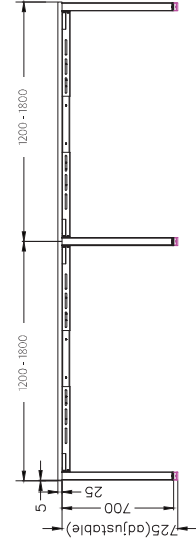

ISOMETRIC VIEW

SIDE VIEW

TOP VIEW

FRONT VIEW

SINGLE INLINE END LEG

| Size | Code |
|-------------|------------|
| 740W x 700H | ST-PR2-75E |

SINGLE INLINE SHARED LEG

| Size | Code |
|-------------|---------|
| 700W x 700H | ST-FINS |

ADJUSTABLE BEAM

| Size | Code |
|-------------|----------|
| 1200 - 1800 | ST-AB218 |
| 1800 - 2400 | ST-AB24 |

DOUBLE INLINE TECHNICAL DRAWING

DOUBLE INLINE FRAME COMPONENTS

ISOMETRIC VIEW

DOUBLE INLINE END LEG

| Size | Code |
|--------------|-----------|
| 1490W X 700H | ST-PP-ISE |

DOUBLE INLINE SHARED LEG

| Size | Code |
|--------------|---------|
| 1400W X 700H | ST-INDS |

ADJUSTABLE BEAM

| Size | Code |
|-------------|-----------|
| 1200 - 1800 | ST-AB1218 |
| 1800 - 2400 | ST-AB1824 |

TOP VIEW

ISOMETRIC VIEW

| Size | Code |
|-------------|-----------|
| 740W x 700H | ST-PR-75E |

| Size | Code |
|------|--------|
| 700H | ST-W5L |

| Size | Code |
|------|----------|
| 700H | ST-W5L20 |

FRONT VIEW