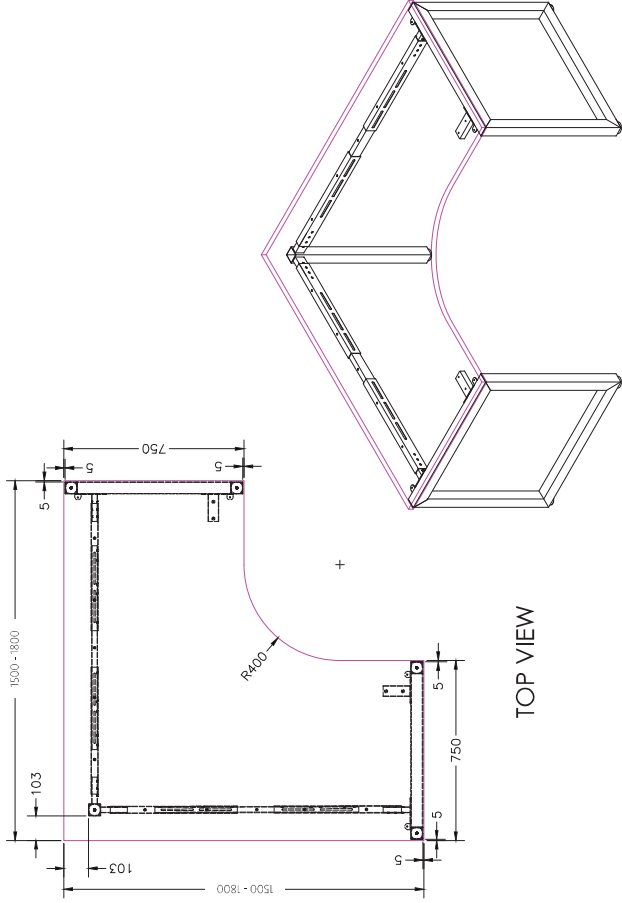

ISOMETRIC VIEW

SIDE VIEW

TOP VIEW

FRONT VIEW

SINGLE INLINE END LEG

| Size | Code |
|-------------|------------|
| 740W x 700H | ST-PR2-75E |

SINGLE INLINE SHARED LEG

| Size | Code |
|-------------|---------|
| 700W x 700H | ST-FINS |

ADJUSTABLE BEAM

| Size | Code |
|-------------|----------|
| 1200 - 1800 | ST-AB218 |
| 1800 - 2400 | ST-AB24 |

DOUBLE INLINE TECHNICAL DRAWING

DOUBLE INLINE FRAME COMPONENTS

ISOMETRIC VIEW

DOUBLE INLINE END LEG

| Size | Code |
|--------------|-----------|
| 1490W X 700H | ST-PP-ISE |

DOUBLE INLINE SHARED LEG

| Size | Code |
|--------------|---------|
| 1400W X 700H | ST-INDS |

ADJUSTABLE BEAM

| Size | Code |
|-------------|-----------|
| 1200 - 1800 | ST-AB1218 |
| 1800 - 2400 | ST-AB1824 |

TOP VIEW

ISOMETRIC VIEW

| Size | Code |
|-------------|-----------|
| 740W x 700H | ST-PR-75E |

| Size | Code |
|------|--------|
| 700H | ST-W5L |

| Size | Code |
|------|----------|
| 700H | ST-W5L20 |

FRONT VIEW