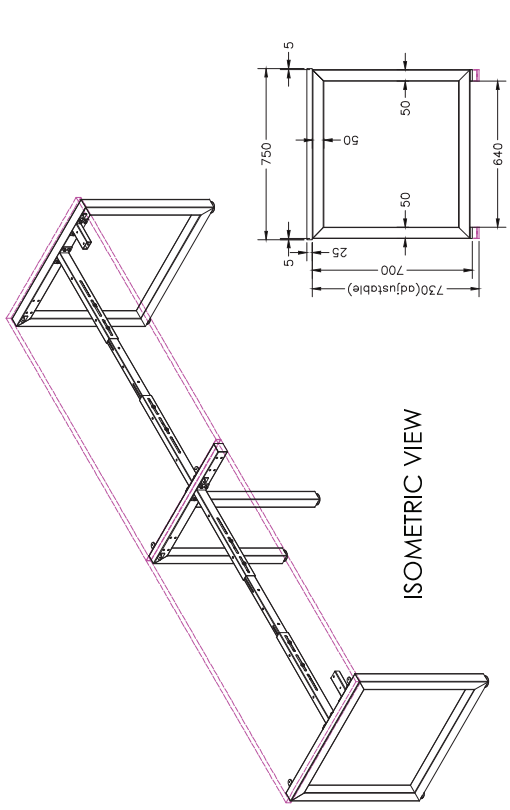

TOP

WHITE

FRAME

BLACK

WHITE

4 Person Corner Workstation
Desk Mount Fabric Screens

SINGLE INLINE TECHNICAL DRAWING

SINGLE INLINE FRAME COMPONENTS

ISOMETRIC VIEW

SIDE VIEW

TOP VIEW

FRONT VIEW

SINGLE INLINE END LEG

| Size | Code |
|-------------|------------|
| 740W x 700H | ST-PR2-75E |

SINGLE INLINE SHARED LEG

| Size | Code |
|-------------|---------|
| 700W x 700H | ST-FINS |

ADJUSTABLE BEAM

| Size | Code |
|-------------|----------|
| 1200 - 1800 | ST-AB218 |
| 1800 - 2400 | ST-AB24 |

DOUBLE INLINE TECHNICAL DRAWING

DOUBLE INLINE FRAME COMPONENTS

ISOMETRIC VIEW

DOUBLE INLINE END LEG

TOP VIEW

ISOMETRIC VIEW

| Size | Code |
|-------------|-----------|
| 740W x 700H | ST-PR-75E |

| Size | Code |
|------|--------|
| 700H | ST-W5L |

| Size | Code |
|------|----------|
| 700H | ST-W5L20 |

FRONT VIEW