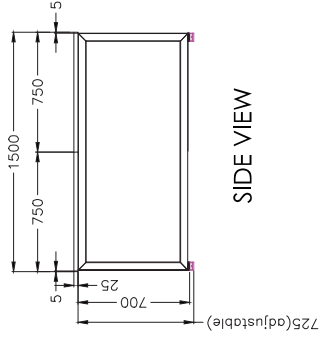

LOOP 120 DEGREE WORKSTATION

Size	Code
1200 x 1200 x 750	LP-120-3-127
1500 x 1500 x 750	LP-120-3-157

Custom made to order tops
Available with cable port or scallops
(Scallops not standard)

TOP

WHITE

FRAME

BLACK

SINGLE INLINE END LEG

Size	Code
740W x 700H	ST-PR2-75E

SINGLE INLINE SHARED LEG

Size	Code
700W x 700H	ST-FINS

ADJUSTABLE BEAM

Size	Code
1200 - 1800	ST-AB218
1800 - 2400	ST-AB24

DOUBLE INLINE TECHNICAL DRAWING

DOUBLE INLINE FRAME COMPONENTS

ISOMETRIC VIEW

TOP VIEW

SIDE VIEW

FRONT VIEW

DOUBLE INLINE END LEG

Size	Code
1490W X 700H	ST-PP-ISE

DOUBLE INLINE SHARED LEG

Size	Code
1400W X 700H	ST-INDS

ADJUSTABLE BEAM

Size	Code
1200 - 1800	ST-AB1218
1800 - 2400	ST-AB1824

WORKSTATION TECHNICAL DRAWING

WORKSTATION FRAME COMPONENTS

TOP VIEW

ISOMETRIC VIEW

Size	Code
740W x 700H	ST-PR-75E