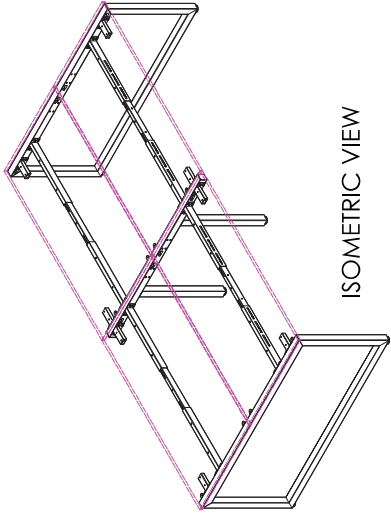

WHITE

4 Person Corner Workstation
Desk Mount Fabric Screens

SINGLE INLINE TECHNICAL DRAWING

SINGLE INLINE FRAME COMPONENTS

ISOMETRIC VIEW

SIDE VIEW

TOP VIEW

FRONT VIEW

SINGLE INLINE END LEG

Size	Code
740W x 700H	ST-PR2-75E

SINGLE INLINE SHARED LEG

Size	Code
700W x 700H	ST-FINS

ADJUSTABLE BEAM

Size	Code
1200 - 1800	ST-AB218
1800 - 2400	ST-AB24

DOUBLE INLINE TECHNICAL DRAWING

DOUBLE INLINE FRAME COMPONENTS

ISOMETRIC VIEW

TOP VIEW

SIDE VIEW

FRONT VIEW

DOUBLE INLINE END LEG

Size	Code
1490W X 700H	ST-PP-ISE

DOUBLE INLINE SHARED LEG

Size	Code
1400W X 700H	ST-INDS

ADJUSTABLE BEAM

Size	Code
1200 - 1800	ST-AB1218
1800 - 2400	ST-AB1824

WORKSTATION TECHNICAL DRAWING

WORKSTATION FRAME COMPONENTS

TOP VIEW

ISOMETRIC VIEW

Size	Code
740W x 700H	ST-PR-75E