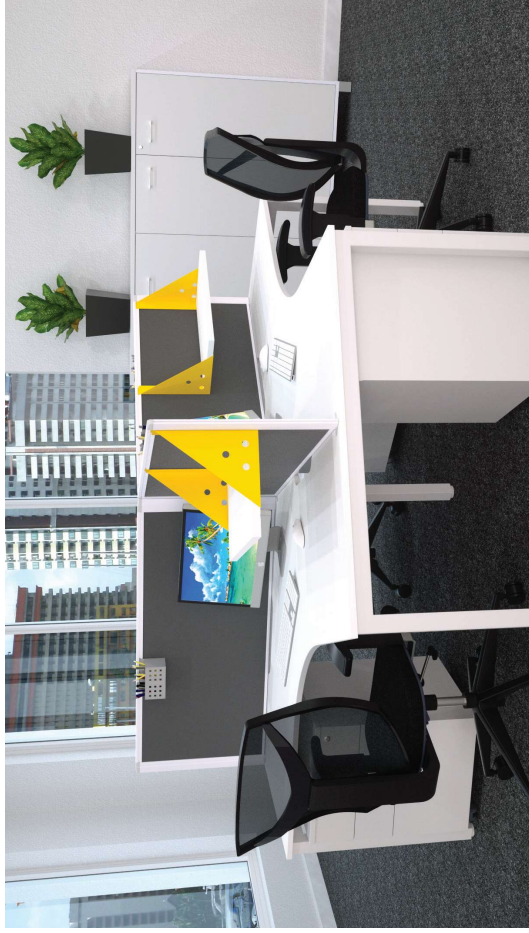

SCREEN PARTITIONS

Create privacy and reduce noise with a variety of desk mount screens, perfect for inline desk pods or workstations.

GLASS DESK MOUNT SCREEN

Size	Code
750L x 520H*	S23-GE752
750L x 520H	SL-GE752
1200L x 520H	SL-GE1252
1500L x 520H	SL-GE155
1800L x 520H	SL-GE1852

*Not available in Red

FABRIC DESK MOUNT SCREEN

Size	Code
600L x 520H*	S23-FA652
750L x 520H	S23-FA752
1200L x 520H	S23-FA1252
1500L x 520H	S23-FA1552
1800L x 520H	S23-FA1852

*Not available in Red

HYPE PET SCREEN PANEL

Size	Code
1190L X 320H	HYPE-1500
1490L X 320H	HYPE-1800