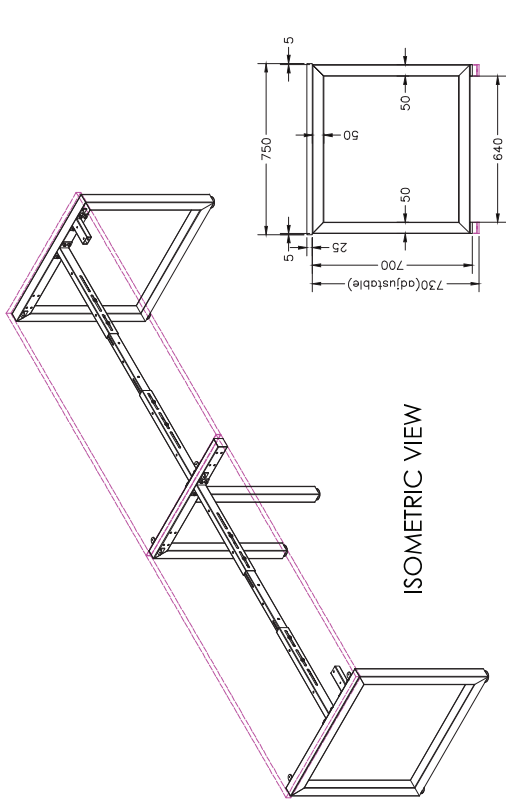

TOP

LOOP WORKSTATIONS

4 PERSON CORNER WORKSTATION

Size	Scalloped
1500 x 1500 x 750	LP-W5X157-4
1800 x 1800 x 750	LP-W5X187-4

LOOP CORNER WORKSTATION

Size	Scalloped
1500 x 1500 x 750	LP-W5157
1800 x 1800 x 750	LP-W5187

LOOP 120 DEGREE WORKSTATION

Size	Code
1200 x 1200 x 750	LP-120-3-127
1500 x 1500 x 750	LP-120-3-157

Custom made to order tops
Available with cable port or scallops
(Scallops not standard)

TOP

WHITE

FRAME

BLACK

WHITE

4 Person Corner Workstation
Desk Mount Fabric Screens

SINGLE INLINE TECHNICAL DRAWING

SINGLE INLINE FRAME COMPONENTS

ISOMETRIC VIEW

SIDE VIEW

TOP VIEW

FRONT VIEW

DOUBLE INLINE FRAME COMPONENTS

ISOMETRIC VIEW

TOP VIEW

SIDE VIEW

FRONT VIEW

DOUBLE INLINE END LEG

Size	Code
1490W X 700H	ST-PP-ISE

DOUBLE INLINE SHARED LEG