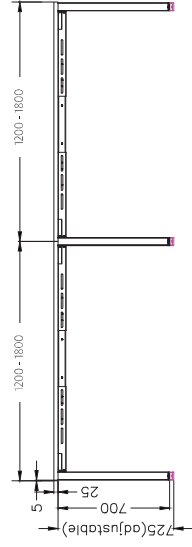

LOOP 120 DEGREE WORKSTATION

Size	Code
1200 x 1200 x 750	LP-120-3-127
1500 x 1500 x 750	LP-120-3-157

Custom made to order tops
Available with cable port or scallops
(Scallops not standard)

TOP

WHITE

FRAME

BLACK

SINGLE INLINE END LEG

Size	Code
740W x 700H	ST-PR2-75E

SINGLE INLINE SHARED LEG

Size	Code
700W x 700H	ST-FINS

ADJUSTABLE BEAM

Size	Code
1200 - 1800	ST-AB218
1800 - 2400	ST-AB24

DOUBLE INLINE TECHNICAL DRAWING

DOUBLE INLINE FRAME COMPONENTS

ISOMETRIC VIEW

TOP VIEW

SIDE VIEW

FRONT VIEW

DOUBLE INLINE END LEG

Size	Code
1490W X 700H	ST-PP-ISE

DOUBLE INLINE SHARED LEG

Size	Code
1400W X 700H	ST-INDS

ADJUSTABLE BEAM

Size	Code
1200 - 1800	ST-AB1218
1800 - 2400	ST-AB1824

WORKSTATION TECHNICAL DRAWING

WORKSTATION FRAME COMPONENTS

TOP VIEW

ISOMETRIC VIEW

Size	Code
740W x 700H	ST-PR-75E