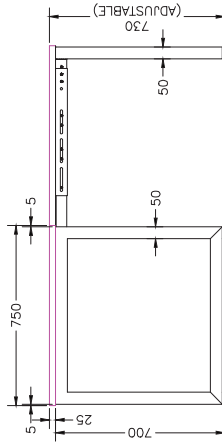

WORKSTATION TECHNICAL DRAWING

WORKSTATION FRAME COMPONENTS

Size	Code
700H	ST-W5L

Size	Code
700H	ST-W5L120

FRONT VIEW