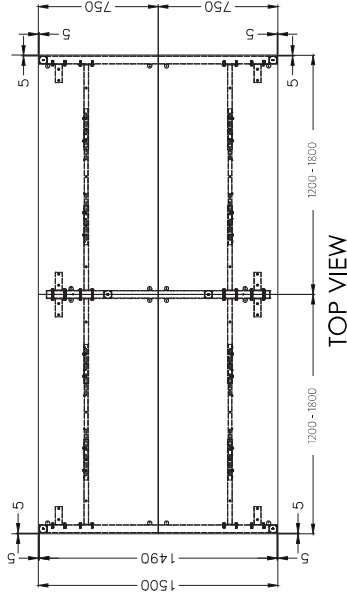

LOOP 120 DEGREE WORKSTATION

Size	Code
1200 x 1200 x 750	LP-120-3-127
1500 x 1500 x 750	LP-120-3-157

Custom made to order tops
Available with cable port or scallops
(Scallops not standard)

TOP

WHITE

FRAME

BLACK

SINGLE INLINE END LEG

Size	Code
740W x 700H	ST-PR2-75E

SINGLE INLINE SHARED LEG

Size	Code
700W x 700H	ST-FINS

ADJUSTABLE BEAM

Size	Code
1200 - 1800	ST-AB218
1800 - 2400	ST-AB24

DOUBLE INLINE TECHNICAL DRAWING

DOUBLE INLINE FRAME COMPONENTS

ISOMETRIC VIEW

TOP VIEW

SIDE VIEW

FRONT VIEW

DOUBLE INLINE END LEG

Size	Code
1490W X 700H	ST-PP-ISE

DOUBLE INLINE SHARED LEG

Size	Code
1400W X 700H	ST-INDS

ADJUSTABLE BEAM

Size	Code
1200 - 1800	ST-AB1218
1800 - 2400	ST-AB1824

WORKSTATION TECHNICAL DRAWING

WORKSTATION FRAME COMPONENTS

TOP VIEW

ISOMETRIC VIEW

Size	Code
740W x 700H	ST-PR-75E