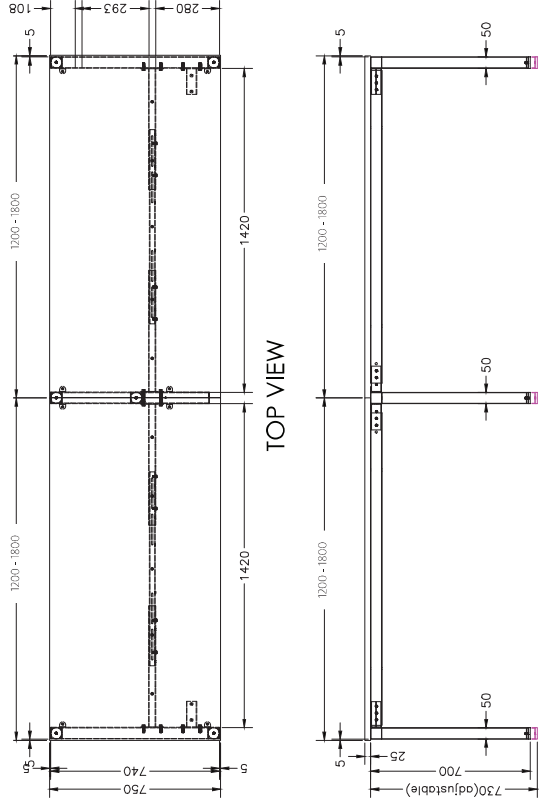

TOP VIEW

FRONT VIEW

Size	Code
740W x 700H	ST-PR2-75E

Size	Code
700W x 700H	ST-FINS