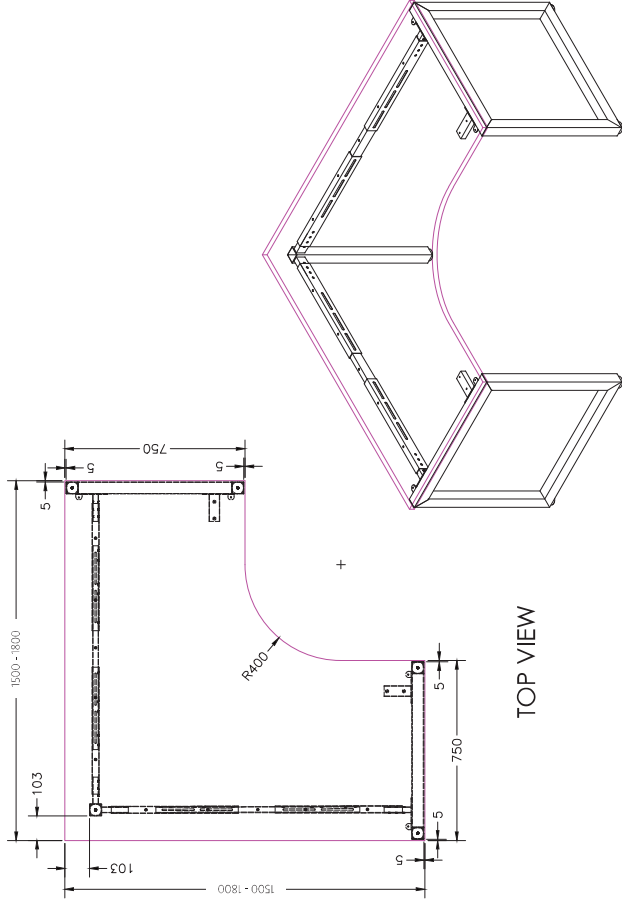

SINGLE INLINE END LEG

Size	Code
740W x 700H	ST-PR2-75E

SINGLE INLINE SHARED LEG

Size	Code
700W x 700H	ST-FINS

ADJUSTABLE BEAM

Size	Code
1200 - 1800	ST-AB218
1800 - 2400	ST-AB24

DOUBLE INLINE TECHNICAL DRAWING

DOUBLE INLINE FRAME COMPONENTS

ISOMETRIC VIEW

TOP VIEW

SIDE VIEW

FRONT VIEW

DOUBLE INLINE END LEG

Size	Code
1490W X 700H	ST-PP-ISE

DOUBLE INLINE SHARED LEG

Size	Code
1400W X 700H	ST-INDS

ADJUSTABLE BEAM

Size	Code
1200 - 1800	ST-AB1218
1800 - 2400	ST-AB1824

WORKSTATION TECHNICAL DRAWING

WORKSTATION FRAME COMPONENTS

TOP VIEW

ISOMETRIC VIEW

Size	Code
740W x 700H	ST-PR-75E

Size	Code
750L x 520H*	S23-GE752
750L x 520H	SL-GE752
1200L x 520H	SL-GE1252
1500L x 520H	SL-GE155
1800L x 520H	SL-GE1852

*Not available in Red

FABRIC DESK MOUNT SCREEN

Size	Code
600L x 520H*	S23-FA652
750L x 520H	S23-FA752
1200L x 520H	S23-FA1252
1500L x 520H	S23-FA1552
1800L x 520H	S23-FA1852