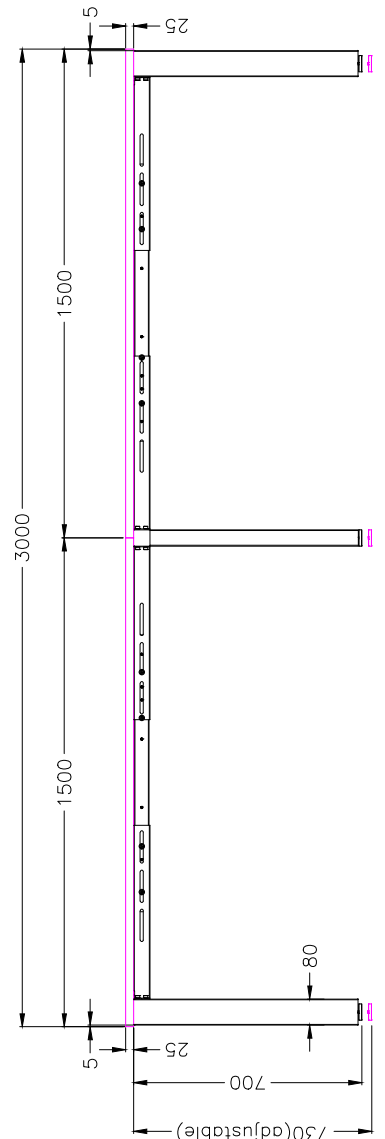

ISOMETRIC VIEW

SIDE VIEW

TOP VIEW

FRONT VIEW

Office FURNITURE  
Brisbane

PRODUCT CODE:  
ST-DK157+LP-IND157-4

ASSEMBLED SIZE:  
3000L x 1500D x 730H

REMARKS:  
ST-INDS + ST-PR-15E + ST-AB1218