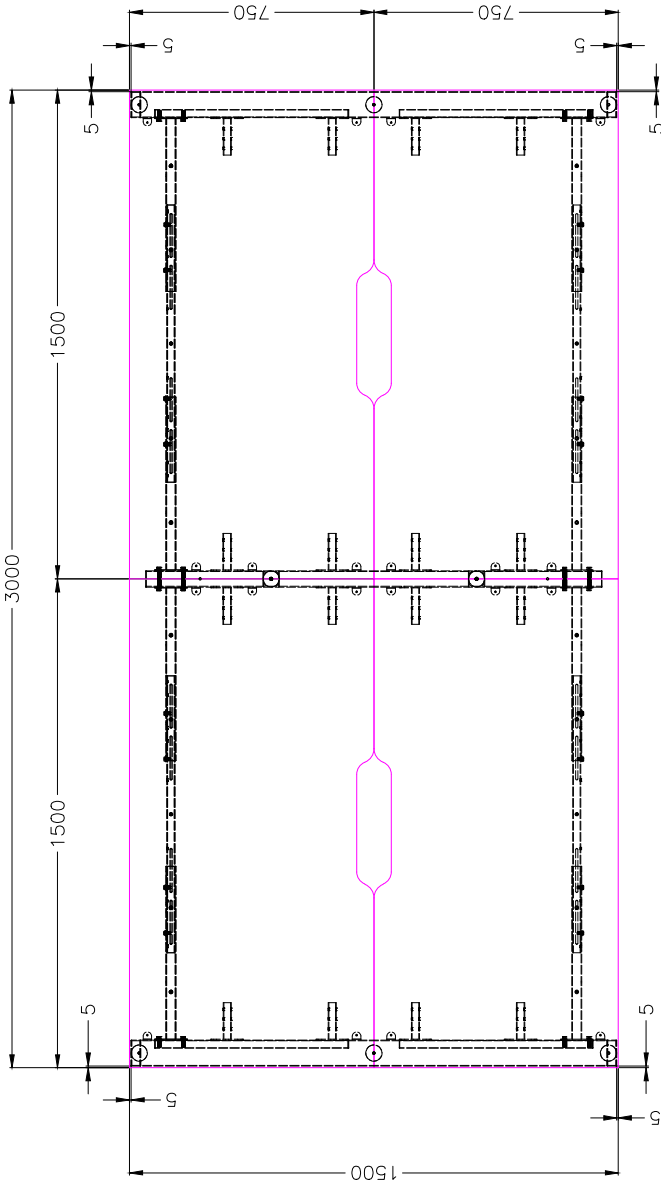

ISOMETRIC VIEW

SIDE VIEW

TOP VIEW

FRONT VIEW

Office FURNITURE  
Brisbane

PRODUCT CODE:  
ST-DK157+LP-IND157-4

ASSEMBLED SIZE:  
3000L x 1500D x 730H

REMARKS:  
ST-INDS + ST-PR-15E + ST-AB1218