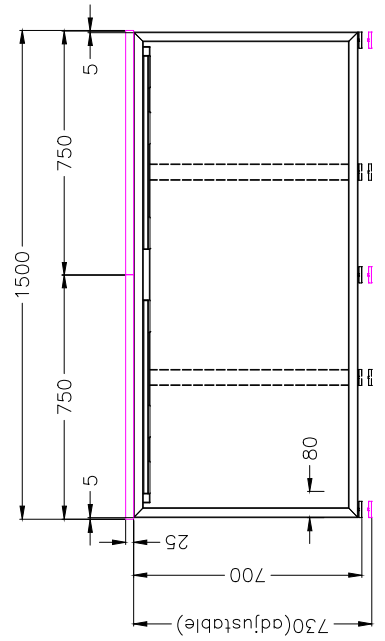

ISOMETRIC VIEW

SIDE VIEW

TOP VIEW

FRONT VIEW

Office FURNITURE  
Brisbane

PRODUCT CODE:  
ST-DK157+LP-IND157-4

ASSEMBLED SIZE:  
3000L x 1500D x 730H

REMARKS:  
ST-INDS + ST-PR-15E + ST-AB1218