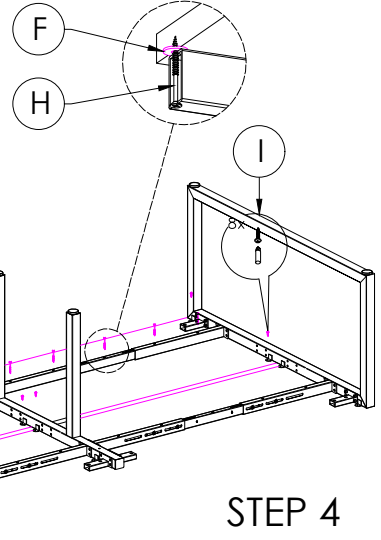

A		x4	C		x1	D		x1
B		x4		2x LP-LE15			ST-INDS (700mm)	
E	100mm x 50mm 	x8	F		x2	G	M6 x 20mm 	x16
				3mm SPACER			BUTTON HEAD ALLEN BOLT	
H	70mm 	x10						
I	20mm 	x8						

STEP 1

STEP 2

STEP 3

STEP 4

 CAUTION: HEAVY
 2 PERSON HEAVY ASSEMBLY

Office FURNITURE
Brisbane

PRODUCT CODE:
ST-DK157+LP-IND157-4
ASSEMBLY INSTRUCTION-PART 1
ASSEMBLED SIZE:
3000L x 1500D x 730H

REMARKS:
ST-INDS + LP-LE15 + ST-AB1218 REV2
Office FURNITURE
Brisbane

J	VARIOUS SIZES  S23 PARTITION	x2	K	S23-BR520SM NOTE: CAN USE S23-BR520TM OR S23-BR520CL BRACKETS	 BRACKETS	x2	L	 ROD PACKED INSIDE THE PARTITION	x6
M	70mm  CHIPBOARD SCREW	x10	N	20mm  CHIPBOARD SCREW	x8	O	 3mm SPACER	x2	