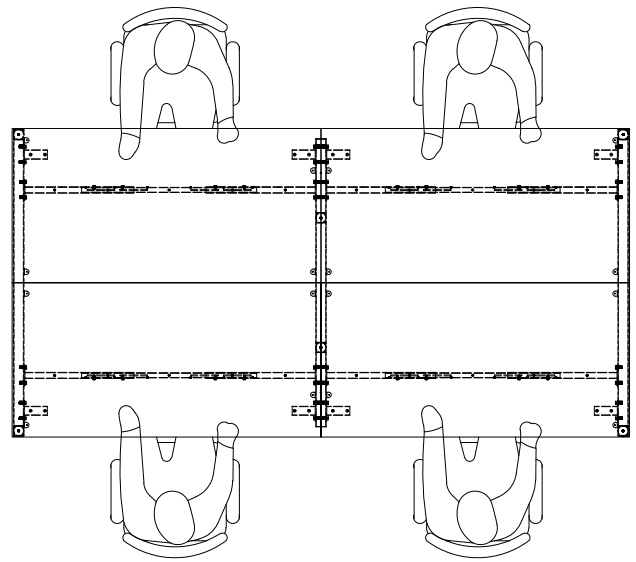

A		x4	C		x1	D		x1
B		x4		2x LP-LE15			ST-INDS (700mm)	
E	100mm x 50mm 	x8	F		x2	G	M6 x 20mm 	x16
				3mm SPACER			BUTTON HEAD ALLEN BOLT	
H	70mm 	x10						
I	20mm 	x8						

STEP 1

STEP 2

STEP 3

STEP 4

 CAUTION: HEAVY
 2 PERSON HEAVY ASSEMBLY

Office FURNITURE
Brisbane

PRODUCT CODE:
ST-DK157+LP-IND157-4
ASSEMBLY INSTRUCTION-PART 1
ASSEMBLED SIZE:
3000L x 1500D x 730H

REMARKS:
ST-INDS + LP-LE15 + ST-AB1218 REV2
Office FURNITURE
Brisbane

J	VARIOUS SIZES  S23 PARTITION	x2	K	S23-BR520SM NOTE: CAN USE S23-BR520TM OR S23-BR520CL BRACKETS	 BRACKETS	x2	L	 ROD PACKED INSIDE THE PARTITION	x6
M	70mm  CHIPBOARD SCREW	x10	N	20mm  CHIPBOARD SCREW	x8	O	 3mm SPACER	x2	