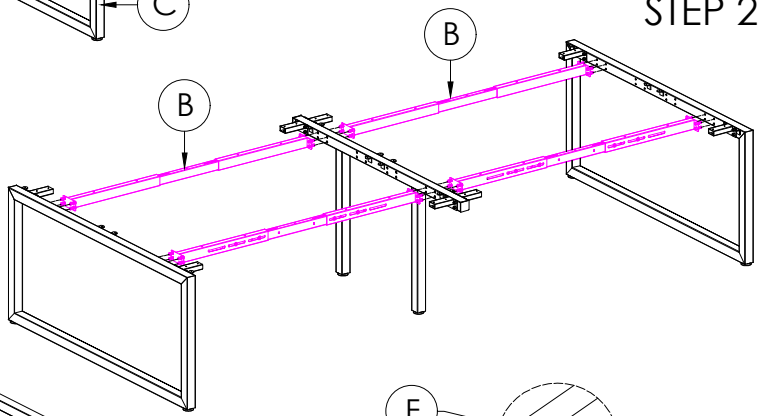

A		x4	C		x1	D		x1
B		x4		2x LP-LE15			ST-INDS (700mm)	
E	100mm x 50mm 	x8	F		x2	G	M6 x 20mm 	x16
				3mm SPACER			BUTTON HEAD ALLEN BOLT	
H	70mm 	x10						
I	20mm 	x8						

STEP 1

STEP 2

STEP 3

STEP 4

 CAUTION: HEAVY
 2 PERSON HEAVY ASSEMBLY

Office FURNITURE
Brisbane

PRODUCT CODE:
ST-DK157+LP-IND157-4
ASSEMBLY INSTRUCTION-PART 1
ASSEMBLED SIZE:
3000L x 1500D x 730H

REMARKS:
ST-INDS + LP-LE15 + ST-AB1218 REV2
Office FURNITURE
Brisbane

J	VARIOUS SIZES  S23 PARTITION	x2	K	S23-BR520SM NOTE: CAN USE S23-BR520TM OR S23-BR520CL BRACKETS	 BRACKETS	x2	L	 ROD PACKED INSIDE THE PARTITION	x6
M	70mm  CHIPBOARD SCREW	x10	N	20mm  CHIPBOARD SCREW	x8	O	 3mm SPACER	x2	