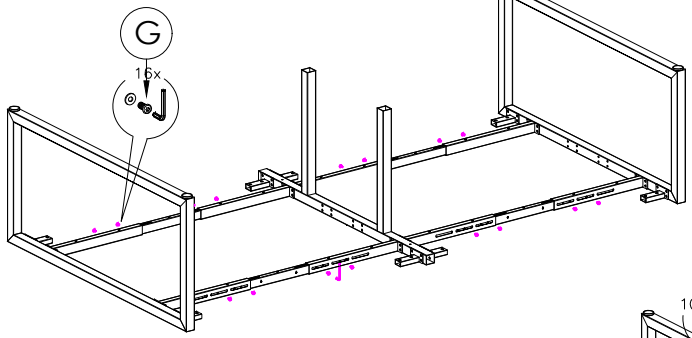

A		x4	C		x1	D		x1
B		x4		2x LP-LE15			ST-INDS (700mm)	
E	100mm x 50mm 	x8	F		x2	G	M6 x 20mm 	x16
				3mm SPACER			BUTTON HEAD ALLEN BOLT	
H	70mm 	x10						
I	20mm 	x8						

STEP 1

STEP 2

STEP 3

STEP 4

 CAUTION: HEAVY
 2 PERSON HEAVY ASSEMBLY

Office FURNITURE
Brisbane

PRODUCT CODE:
ST-DK157+LP-IND157-4
ASSEMBLY INSTRUCTION-PART 1
ASSEMBLED SIZE:
3000L x 1500D x 730H

REMARKS:
ST-INDS + LP-LE15 + ST-AB1218 REV2
Office FURNITURE
Brisbane

J	VARIOUS SIZES  S23 PARTITION	x2	K	S23-BR520SM NOTE: CAN USE S23-BR520TM OR S23-BR520CL BRACKETS	 BRACKETS	x2	L	 ROD PACKED INSIDE THE PARTITION	x6
M	70mm  CHIPBOARD SCREW	x10	N	20mm  CHIPBOARD SCREW	x8	O	 3mm SPACER	x2	