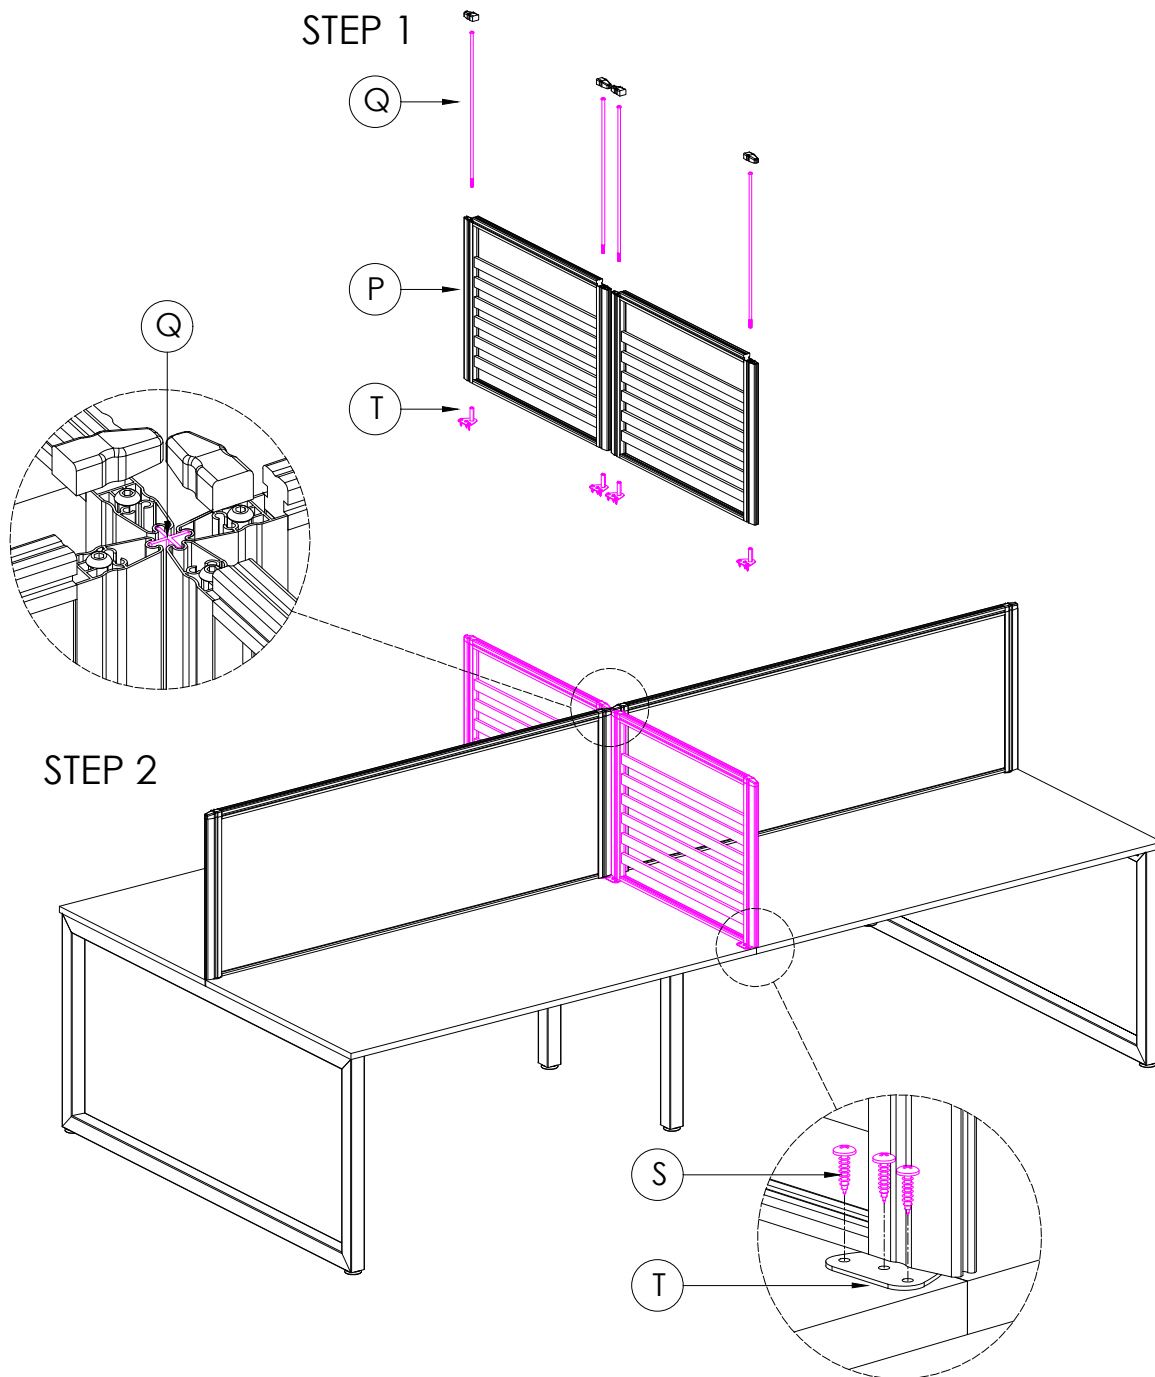

Office FURNITURE
Brisbane

PRODUCT CODE:
ST-DK157+LP-IND157-4
ASSEMBLY INSTRUCTION-PART 1
ASSEMBLED SIZE:
3000L x 1500D x 730H

REMARKS:
ST-INDS + LP-LE15 + ST-AB1218 REV2
Office FURNITURE
Brisbane

J	VARIOUS SIZES  S23 PARTITION	x2	K	S23-BR520SM NOTE: CAN USE S23-BR520TM OR S23-BR520CL BRACKETS	 BRACKETS	x2	L	 ROD PACKED INSIDE THE PARTITION	x6
M	70mm  CHIPBOARD SCREW	x10	N	20mm  CHIPBOARD SCREW	x8	O	 3mm SPACER	x2	

CAUTION:
HEAVY

2 PERSON HEAVY
ASSEMBLY

Office FURNITURE
Brisbane

PRODUCT CODE:
SCREEN PARTITION (S23)
ASSEMBLY INSTRUCTION-PART 2

ASSEMBLED SIZE:
VARIOUS SIZES

REMARKS:

-

Office FURNITURE
Brisbane

REV2

P	GLASS / FABRIC	x2	Q	ROD PACKED INSIDE THE PARTITION	x6	R	JOINING STRIP	x1
	SCREEN							
S	20mm	x12	T	SL-BR520TM	x4			
	CHIPBOARD SCREW			BRACKET				

CAUTION:
HEAVY

2 PERSON HEAVY
ASSEMBLY

Office FURNITURE
Brisbane