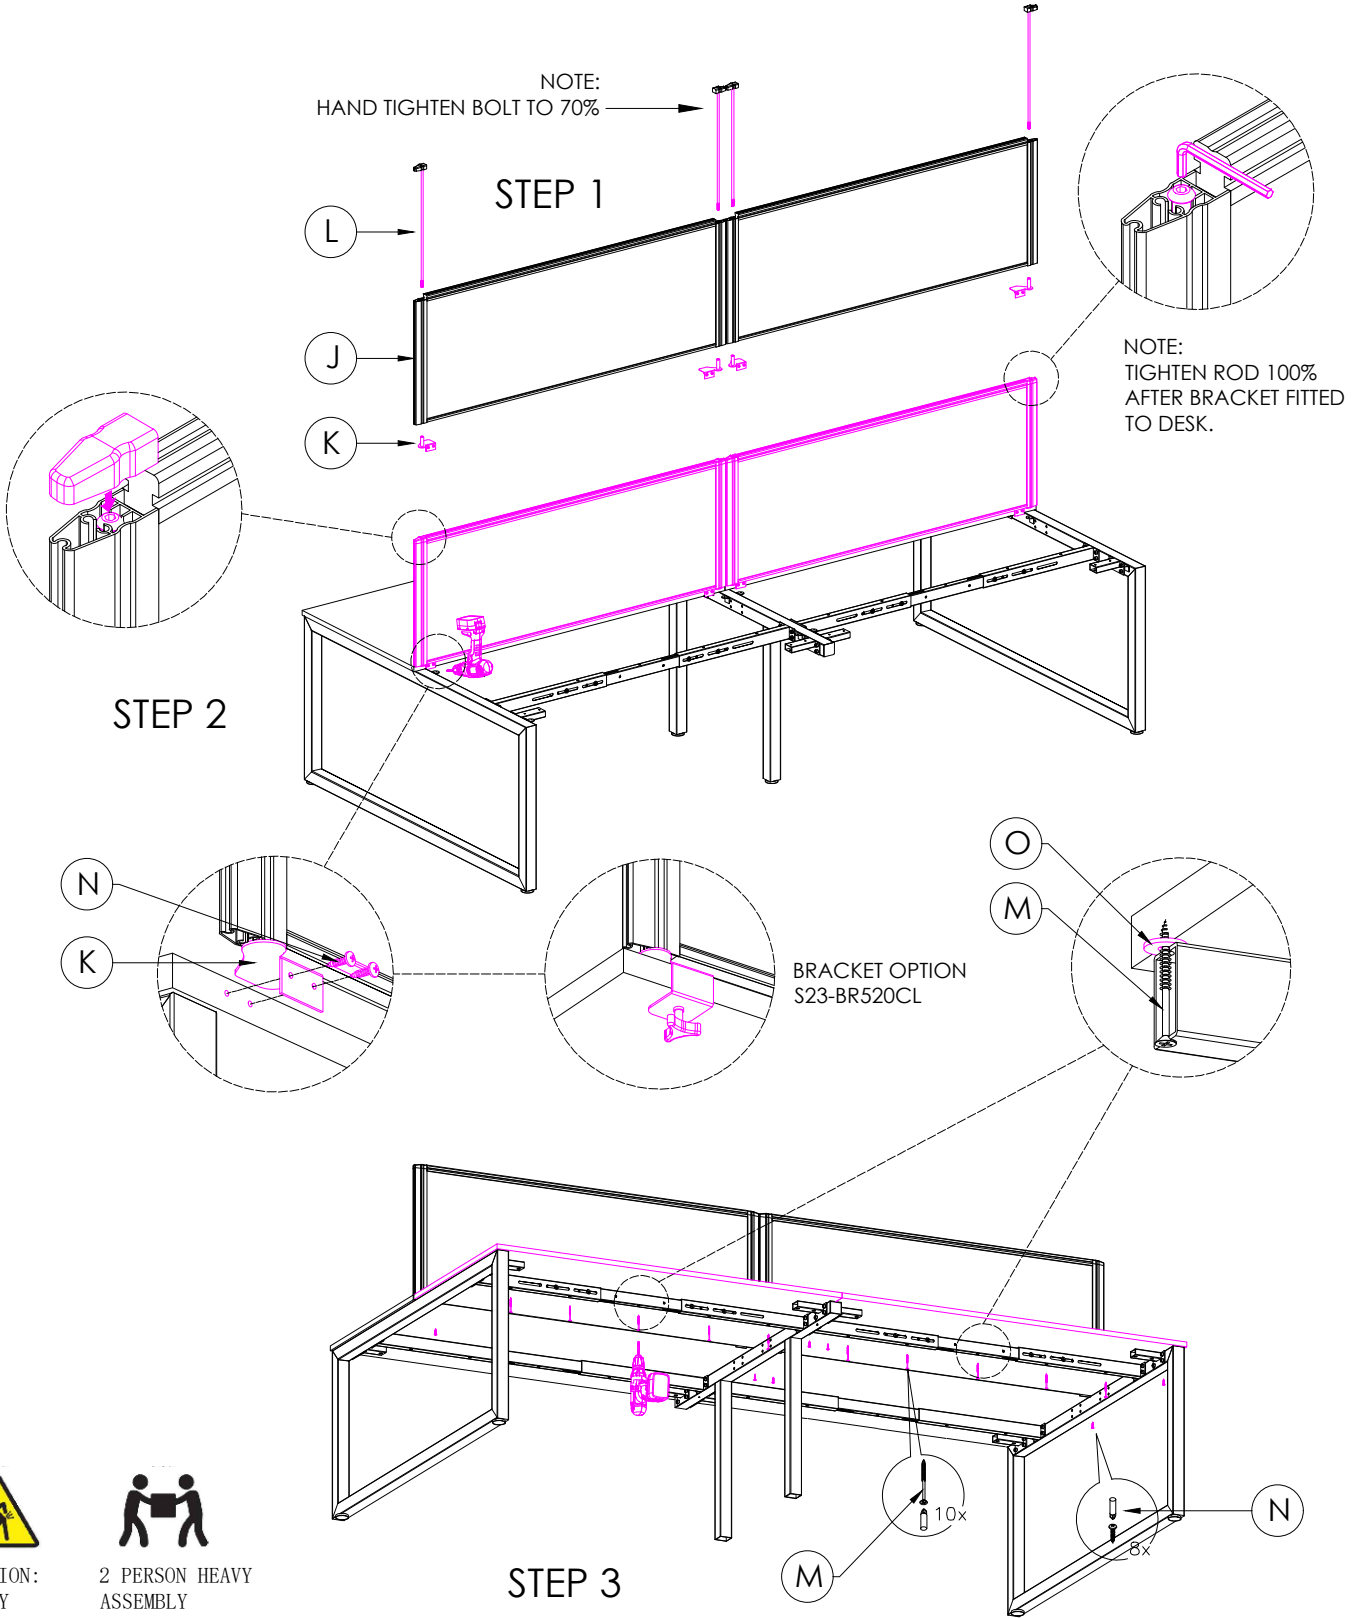

A		x4	C		x1	D		x1
B		x4		2x LP-LE15			ST-INDS (700mm)	
E	100mm x 50mm 	x8	F		x2	G	M6 x 20mm 	x16
				3mm SPACER			BUTTON HEAD ALLEN BOLT	
H	70mm 	x10						
I	20mm 	x8						

STEP 1

STEP 2

STEP 3

STEP 4

 CAUTION: HEAVY
 2 PERSON HEAVY ASSEMBLY

Office FURNITURE
Brisbane

PRODUCT CODE:
ST-DK157+LP-IND157-4
ASSEMBLY INSTRUCTION-PART 1
ASSEMBLED SIZE:
3000L x 1500D x 730H

REMARKS:
ST-INDS + LP-LE15 + ST-AB1218 REV2
Office FURNITURE
Brisbane

J	VARIOUS SIZES  S23 PARTITION	x2	K	S23-BR520SM NOTE: CAN USE S23-BR520TM OR S23-BR520CL BRACKETS	 BRACKETS	x2	L	 ROD PACKED INSIDE THE PARTITION	x6
M	70mm  CHIPBOARD SCREW	x10	N	20mm  CHIPBOARD SCREW	x8	O	 3mm SPACER	x2	

CAUTION:
HEAVY

2 PERSON HEAVY
ASSEMBLY

Office FURNITURE
Brisbane

PRODUCT CODE:
SCREEN PARTITION (S23)
ASSEMBLY INSTRUCTION-PART 2

ASSEMBLED SIZE:
VARIOUS SIZES

REMARKS:

-

Office FURNITURE
Brisbane

REV2

P	GLASS / FABRIC	x2	Q	ROD PACKED INSIDE THE PARTITION	x6	R	JOINING STRIP	x1
	SCREEN							
S	20mm	x12	T	SL-BR520TM	x4			
	CHIPBOARD SCREW			BRACKET				

CAUTION:
HEAVY

2 PERSON HEAVY
ASSEMBLY

Office FURNITURE
Brisbane