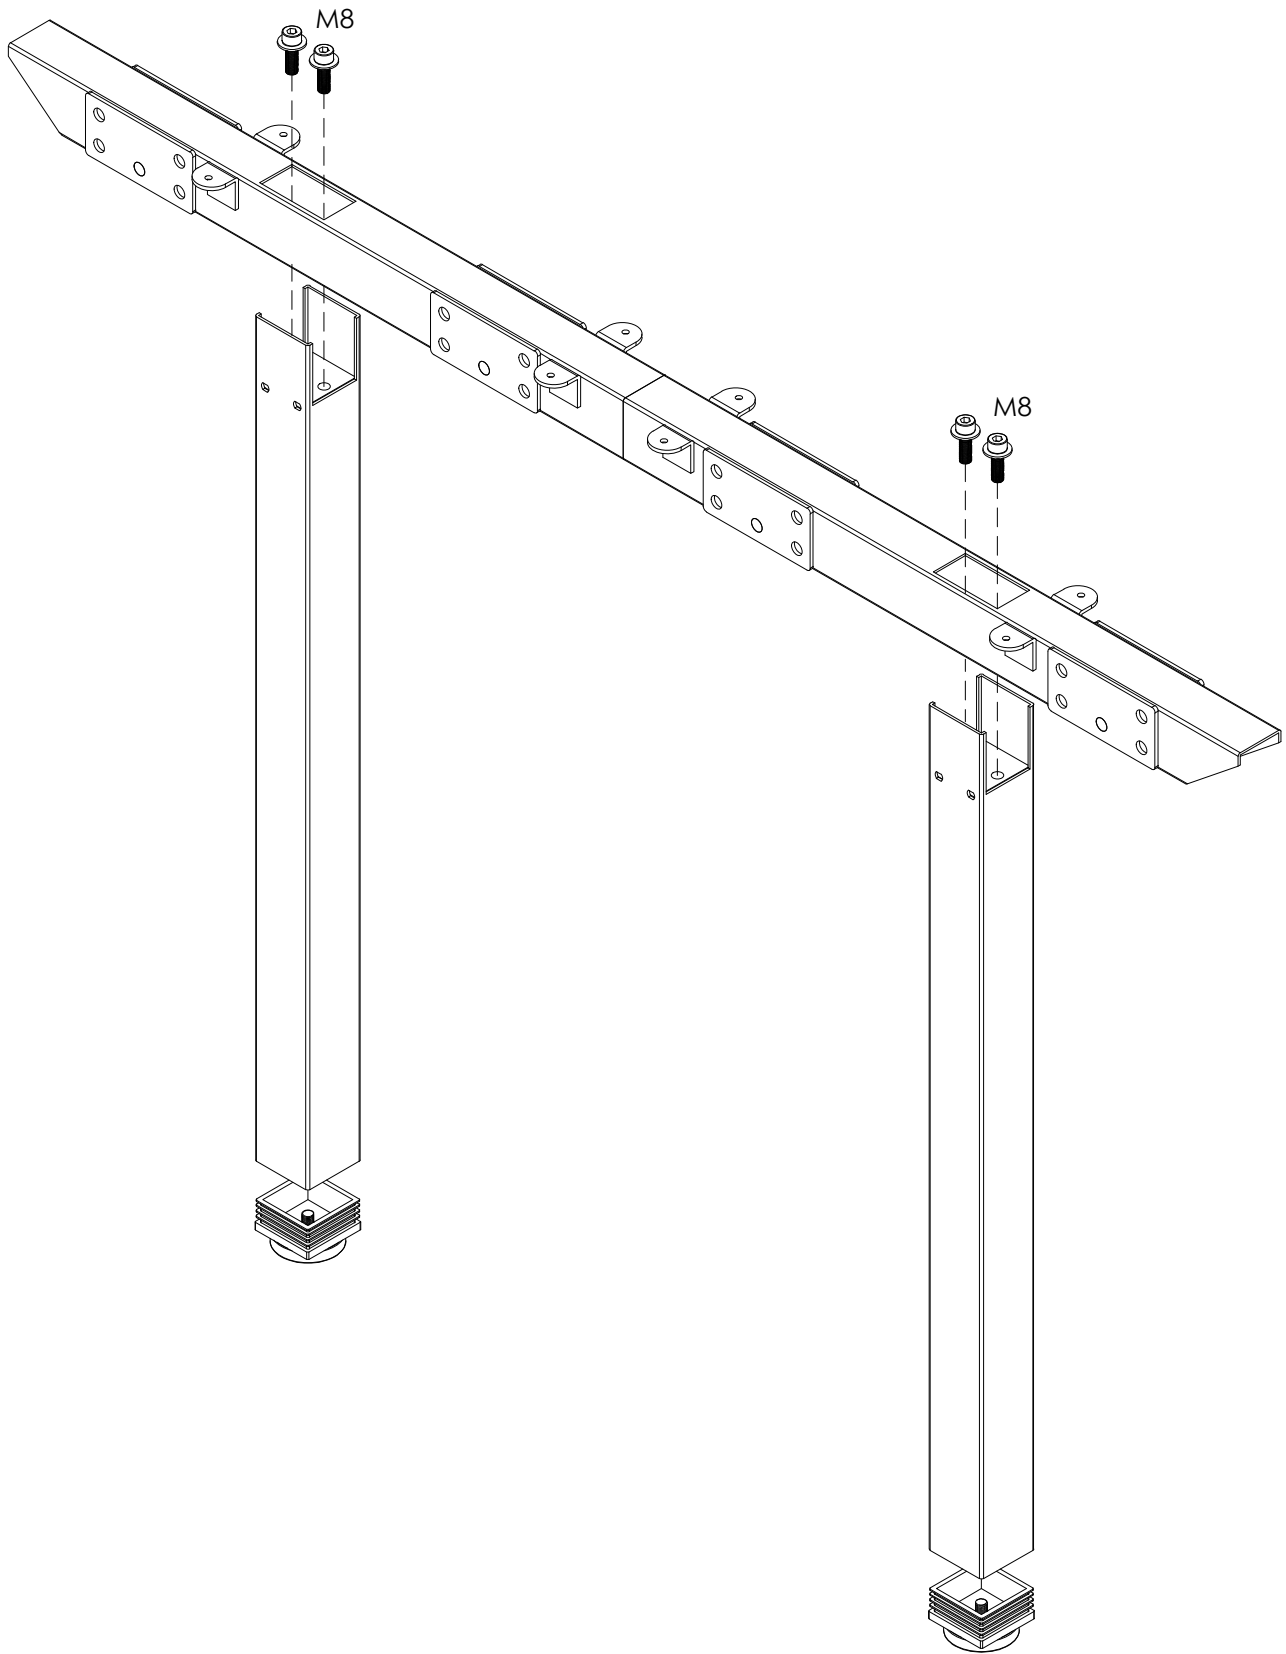

PRODUCT CODE:
SCREEN PARTITION
ASSEMBLY INSTRUCTION-PART 3

ASSEMBLED SIZE:
VARIOUS SIZES

REMARKS:

-

REV2

Office FURNITURE
Brisbane

Office FURNITURE
Brisbane

PRODUCT CODE:
ST-INDS-CKD V1.0