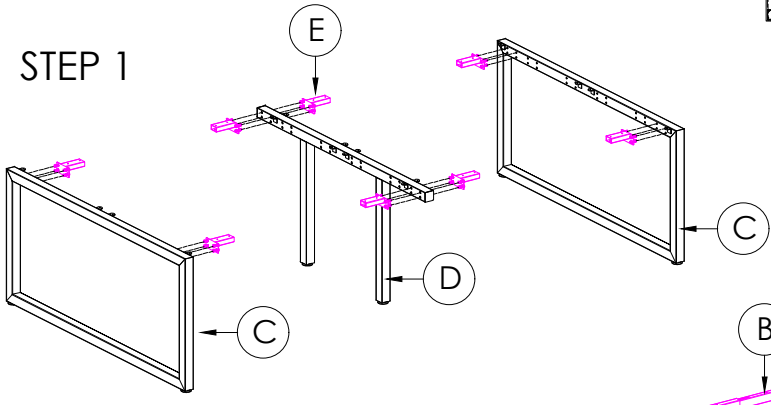

A		x4	C		x1	D		x1
B		x4		2x LP-LE15			ST-INDS (700mm)	
E	100mm x 50mm 	x8	F		x2	G	M6 x 20mm 	x16
				3mm SPACER			BUTTON HEAD ALLEN BOLT	
H	70mm 	x10						
I	20mm 	x8						

STEP 1

STEP 2

STEP 3

STEP 4

 CAUTION: HEAVY
 2 PERSON HEAVY ASSEMBLY

Office FURNITURE
Brisbane

PRODUCT CODE:
ST-DK157+LP-IND157-4
ASSEMBLY INSTRUCTION-PART 1
ASSEMBLED SIZE:
3000L x 1500D x 730H

REMARKS:
ST-INDS + LP-LE15 + ST-AB1218 REV2
Office FURNITURE
Brisbane

J	VARIOUS SIZES  S23 PARTITION	x2	K	S23-BR520SM NOTE: CAN USE S23-BR520TM OR S23-BR520CL BRACKETS	 BRACKETS	x2	L	 ROD PACKED INSIDE THE PARTITION	x6
M	70mm  CHIPBOARD SCREW	x10	N	20mm  CHIPBOARD SCREW	x8	O	 3mm SPACER	x2	

REV2

P	GLASS / FABRIC	x2	Q	ROD PACKED INSIDE THE PARTITION	x6	R	JOINING STRIP	x1
	SCREEN							
S	20mm	x12	T	SL-BR520TM	x4			
	CHIPBOARD SCREW			BRACKET				

CAUTION:
HEAVY

2 PERSON HEAVY
ASSEMBLY

Office FURNITURE
Brisbane