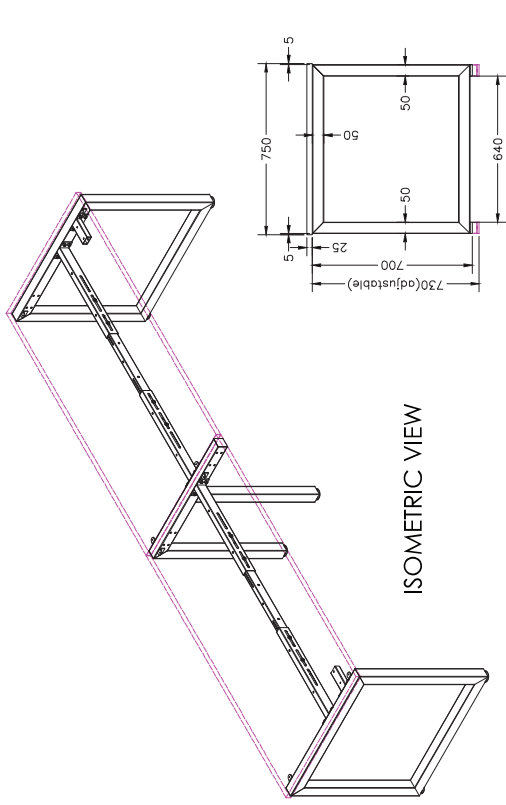

WHITE

10
YEAR

LOOP WORKSTATIONS

4 PERSON CORNER WORKSTATION

Size	Scalloped
1500 x 1500 x 750	LP-W5X157-4
1800 x 1800 x 750	LP-W5X187-4

LOOP CORNER WORKSTATION

Size	Scalloped
1500 x 1500 x 750	LP-W5157
1800 x 1800 x 750	LP-W5187

LOOP 120 DEGREE WORKSTATION

Size	Code
1200 x 1200 x 750	LP-120-3-127
1500 x 1500 x 750	LP-120-3-157

Custom made to order tops
Available with cable port or scallops
(Scallops not standard)

TOP

WHITE

FRAME

BLACK

WHITE

4 Person Corner Workstation
Desk Mount Fabric Screens

SINGLE INLINE TECHNICAL DRAWING

SINGLE INLINE FRAME COMPONENTS

ISOMETRIC VIEW

SIDE VIEW

TOP VIEW

FRONT VIEW

DOUBLE INLINE FRAME COMPONENTS

ISOMETRIC VIEW

TOP VIEW

FRONT VIEW

SIDE VIEW

DOUBLE INLINE END LEG

Size	Code
1490W X 700H	ST-PP-ISE

DOUBLE INLINE SHARED LEG