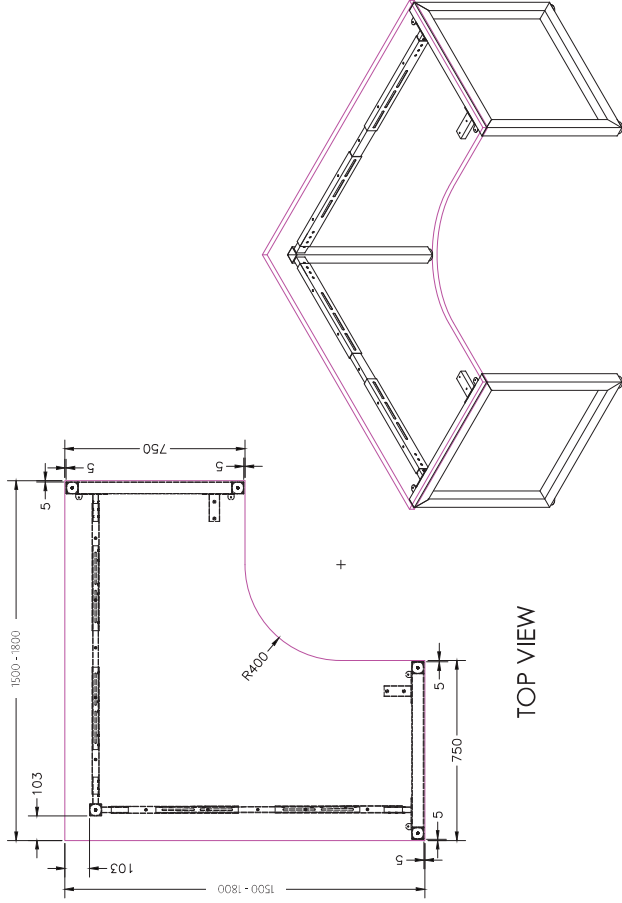

SINGLE INLINE END LEG

Size	Code
740W x 700H	STPR275E

SINGLE INLINE SHARED LEG

Size	Code
700W x 700H	STINS

ADJUSTABLE BEAM

Size	Code
1200 - 1800	ST-AB1218
1800 - 2400	ST-AB1824

DOUBLE INLINE TECHNICAL DRAWING

DOUBLE INLINE FRAME COMPONENTS

ISOMETRIC VIEW

TOP VIEW

FRONT VIEW

SIDE VIEW

DOUBLE INLINE END LEG

Size	Code
1490W X 700H	ST-PP-ISE

DOUBLE INLINE SHARED LEG

Size	Code
1400W X 700H	ST-INDS

ADJUSTABLE BEAM

Size	Code
1200 - 1800	ST-AB1218
1800 - 2400	ST-AB1824

WORKSTATION TECHNICAL DRAWING

WORKSTATION FRAME COMPONENTS

TOP VIEW

ISOMETRIC VIEW

Size	Code
740W x 700H	ST-PR-75E

Size	Code
750L x 520H*	S23-GE752
750L x 520H	SL-GE752
1200L x 520H	SL-GE1252
1500L x 520H	SL-GE155
1800L x 520H	SL-GE1852

*Not available in Red

FABRIC DESK MOUNT SCREEN

Size	Code
600L x 520H*	S23-FA652
750L x 520H	S23-FA752
1200L x 520H	S23-FA1252
1500L x 520H	S23-FA1552
1800L x 520H	S23-FA1852