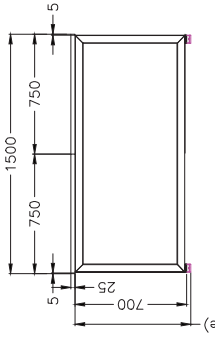

SINGLE INLINE END LEG

Size	Code
740W x 700H	STPR275E

SINGLE INLINE SHARED LEG

Size	Code
700W x 700H	STINS

ADJUSTABLE BEAM

Size	Code
1200 - 1800	ST-AB1218
1800 - 2400	ST-AB1824

DOUBLE INLINE TECHNICAL DRAWING

DOUBLE INLINE FRAME COMPONENTS

ISOMETRIC VIEW

TOP VIEW

FRONT VIEW

SIDE VIEW

DOUBLE INLINE END LEG

Size	Code
1490W X 700H	ST-PP-ISE

DOUBLE INLINE SHARED LEG

Size	Code
1400W X 700H	ST-INDS

ADJUSTABLE BEAM

Size	Code
1200 - 1800	ST-AB1218
1800 - 2400	ST-AB1824

WORKSTATION TECHNICAL DRAWING

WORKSTATION FRAME COMPONENTS

TOP VIEW

ISOMETRIC VIEW

Size	Code
740W x 700H	ST-PR-75E