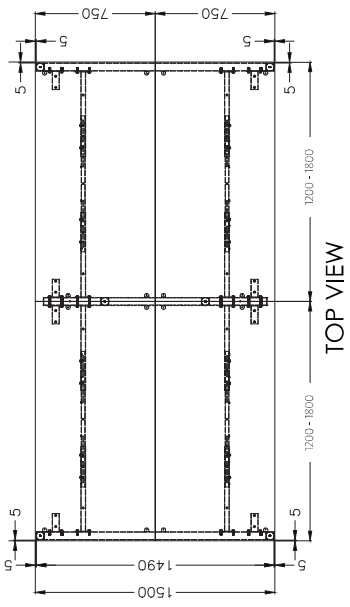

LOOP 120 DEGREE WORKSTATION

Size	Code
1200 x 1200 x 750	LP-120-3-127
1500 x 1500 x 750	LP-120-3-157

Custom made to order tops
Available with cable port or scallops
(Scallops not standard)

TOP

WHITE

FRAME

BLACK

SINGLE INLINE END LEG

Size	Code
740W x 700H	STPR275E

SINGLE INLINE SHARED LEG

Size	Code
700W x 700H	STINS

ADJUSTABLE BEAM

Size	Code
1200 - 1800	ST-AB1218
1800 - 2400	ST-AB1824

DOUBLE INLINE TECHNICAL DRAWING

DOUBLE INLINE FRAME COMPONENTS

ISOMETRIC VIEW

TOP VIEW

FRONT VIEW

SIDE VIEW

DOUBLE INLINE END LEG

Size	Code
1490W X 700H	ST-PP-ISE

DOUBLE INLINE SHARED LEG

Size	Code
1400W X 700H	ST-INDS

ADJUSTABLE BEAM

Size	Code
1200 - 1800	ST-AB1218
1800 - 2400	ST-AB1824

WORKSTATION TECHNICAL DRAWING

WORKSTATION FRAME COMPONENTS

TOP VIEW

ISOMETRIC VIEW

Size	Code
740W x 700H	ST-PR-75E