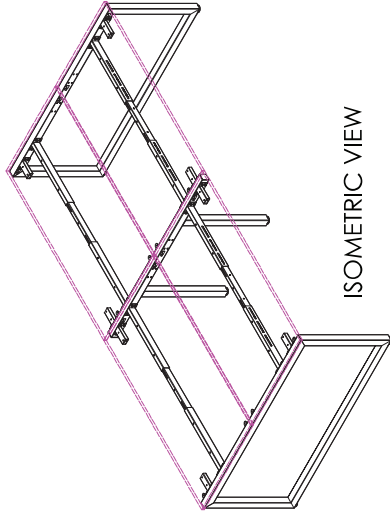

WHITE

4 Person Corner Workstation
Desk Mount Fabric Screens

SINGLE INLINE TECHNICAL DRAWING

SINGLE INLINE FRAME COMPONENTS

ISOMETRIC VIEW

SIDE VIEW

TOP VIEW

FRONT VIEW

SINGLE INLINE END LEG

Size	Code
740W x 700H	STPR275E

SINGLE INLINE SHARED LEG

Size	Code
700W x 700H	STINS

ADJUSTABLE BEAM

Size	Code
1200 - 1800	ST-AB1218
1800 - 2400	ST-AB1824

DOUBLE INLINE TECHNICAL DRAWING

DOUBLE INLINE FRAME COMPONENTS

ISOMETRIC VIEW

TOP VIEW

FRONT VIEW

SIDE VIEW

DOUBLE INLINE END LEG

Size	Code
1490W X 700H	ST-PP-ISE

DOUBLE INLINE SHARED LEG