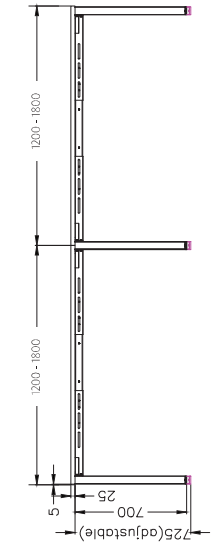

LOOP 120 DEGREE WORKSTATION

Size	Code
1200 x 1200 x 750	LP-120-3-127
1500 x 1500 x 750	LP-120-3-157

Custom made to order tops
Available with cable port or scallops
(Scallops not standard)

TOP

WHITE

FRAME

BLACK

SINGLE INLINE END LEG

Size	Code
740W x 700H	STPR275E

SINGLE INLINE SHARED LEG

Size	Code
700W x 700H	STINS

ADJUSTABLE BEAM

Size	Code
1200 - 1800	ST-AB1218
1800 - 2400	ST-AB1824

DOUBLE INLINE TECHNICAL DRAWING

DOUBLE INLINE FRAME COMPONENTS

ISOMETRIC VIEW

TOP VIEW

FRONT VIEW

SIDE VIEW

DOUBLE INLINE END LEG

Size	Code
1490W X 700H	ST-PP-ISE

DOUBLE INLINE SHARED LEG

Size	Code
1400W X 700H	ST-INDS

ADJUSTABLE BEAM

Size	Code
1200 - 1800	ST-AB1218
1800 - 2400	ST-AB1824

WORKSTATION TECHNICAL DRAWING

WORKSTATION FRAME COMPONENTS

TOP VIEW

ISOMETRIC VIEW

Size	Code
740W x 700H	ST-PR-75E