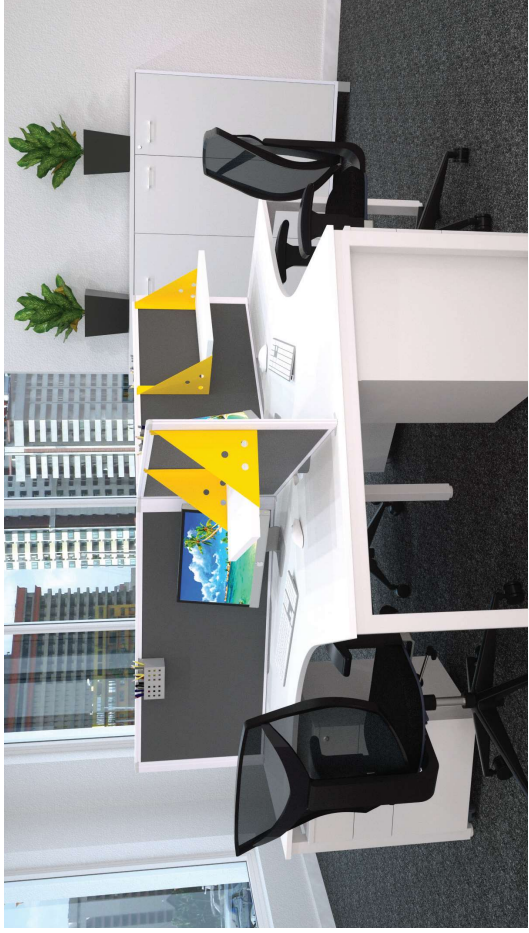

SCREEN PARTITIONS

Create privacy and reduce noise with a variety of desk mount screens, perfect for inline desk pods or workstations.

GLASS DESK MOUNT SCREEN

Size	Code
750L x 520H*	S23-GE752
750L x 520H	SL-GE752
1200L x 520H	SL-GE1252
1500L x 520H	SL-GE155
1800L x 520H	SL-GE1852

*Not available in Red

FABRIC DESK MOUNT SCREEN

Size	Code
600L x 520H*	S23-FA652
750L x 520H	S23-FA752
1200L x 520H	S23-FA1252
1500L x 520H	S23-FA1552
1800L x 520H	S23-FA1852

*Not available in Red

HYPE PET SCREEN PANEL

Size	Code
1190L X 320H	HYPE-1500
1490L X 320H	HYPE-1800