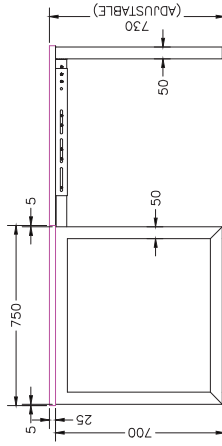

WORKSTATION TECHNICAL DRAWING

WORKSTATION FRAME COMPONENTS

Size	Code
740W x 700H	ST-PR-75E

Size	Code
700H	ST-W5L

Size	Code
700H	ST-W5L120

FRONT VIEW