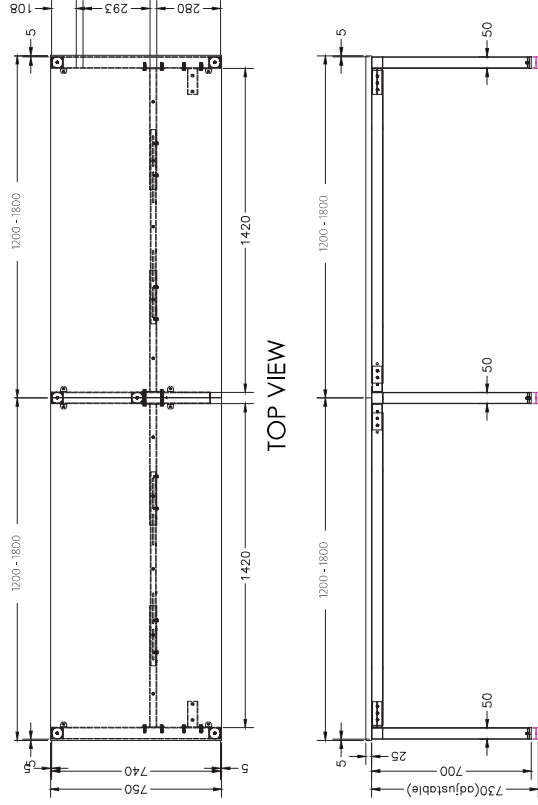

TOP VIEW

FRONT VIEW

Size	Code
740W x 700H	STPR275E

Size	Code
700W x 700H	STINS