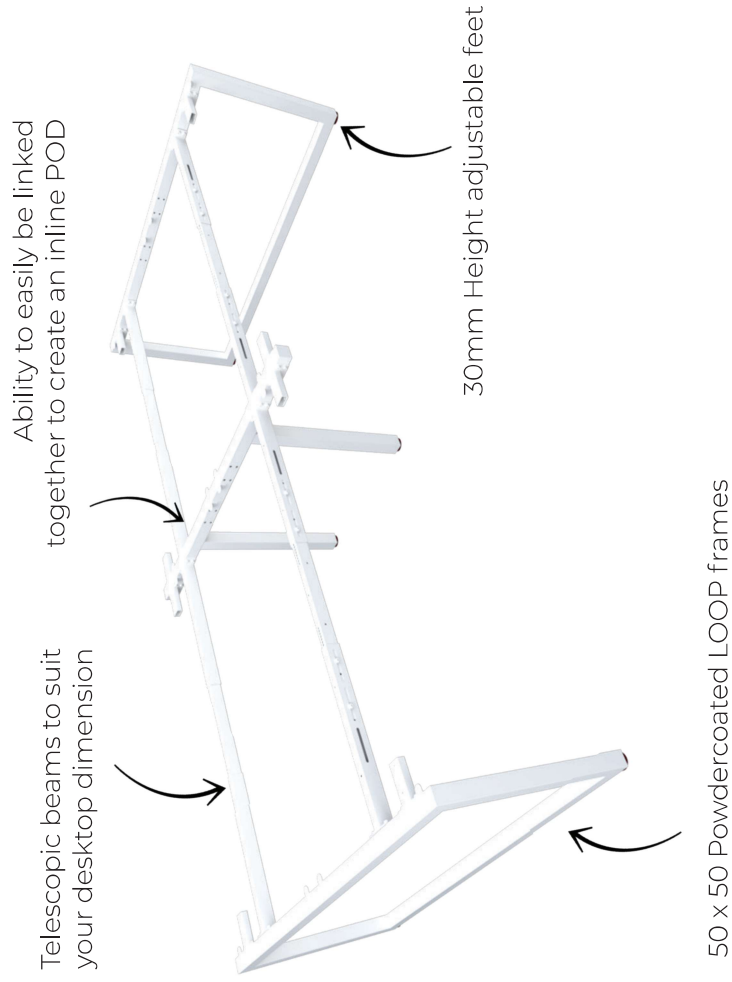

LOOP DESKING

360 LOOP DESIGN AND TIMELESS GOOD LOOKS

LOOP DESKING

Featuring a modern 360 loop design and timeless good looks. LOOP is the ultimate adaptable desk and the perfect addition to any office area. No need to compromise functionality for style, find the perfect configuration or design to satisfy the needs of your office. No business stays the same forever, LOOP frames easily link together, making the perfect solution for your evolving workspace.

Features

- 25mm tops with Cable Scallops
- 50mm x 50mm White or Black powdercoated LOOP steel frames
- 50mm x 30mm thick adjustable beams to suit your desktop dimension
- Recessed shared legs
- Height Adjustable feet 30mm
- Easily linked together either side-by-side, or back-to-back
- 10 Year Warranty

LOOP SINGLE INLINE DESKING

LOOP DOUBLE INLINE DESKING

1 PERSON SINGLE SIDED

Size	Scalloped	2 Cable Holes
1200 x 750	LP-INS127-F1	LP-DK127*
1500 x 750	LP-INS151-F1	LP-DK151**
1800 x 750	LP-INS181-F1	LP-DK181**
2100 x 750	-	LP-DK217*

WHITE

4 Person Corner Workstation
Desk Mount Fabric Screens

SINGLE INLINE TECHNICAL DRAWING

SINGLE INLINE FRAME COMPONENTS

ISOMETRIC VIEW

SIDE VIEW

TOP VIEW

FRONT VIEW