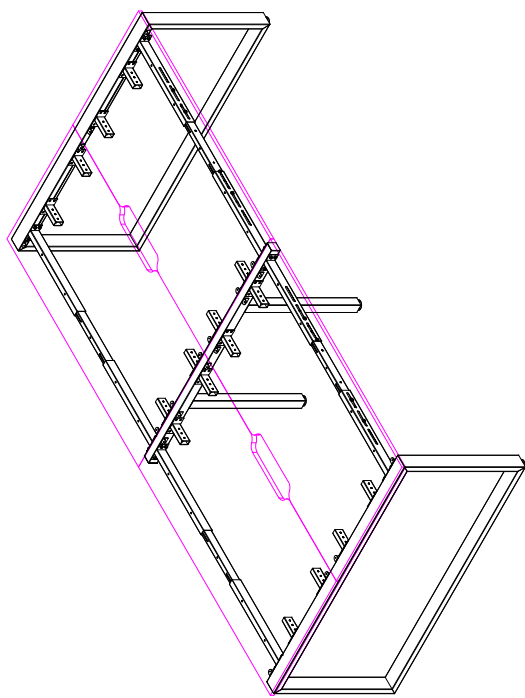

TOP VIEW

ISOMETRIC VIEW

FRONT VIEW

SIDE VIEW

Office FURNITURE
Brisbane

PRODUCT CODE:
ST-DK157+LP-IND157-4
ASSEMBLED SIZE:
3000L x 1500D x 730H

REMARKS:
ST-INDS + ST-PR-15E + ST-AB1218
Office FURNITURE
Brisbane