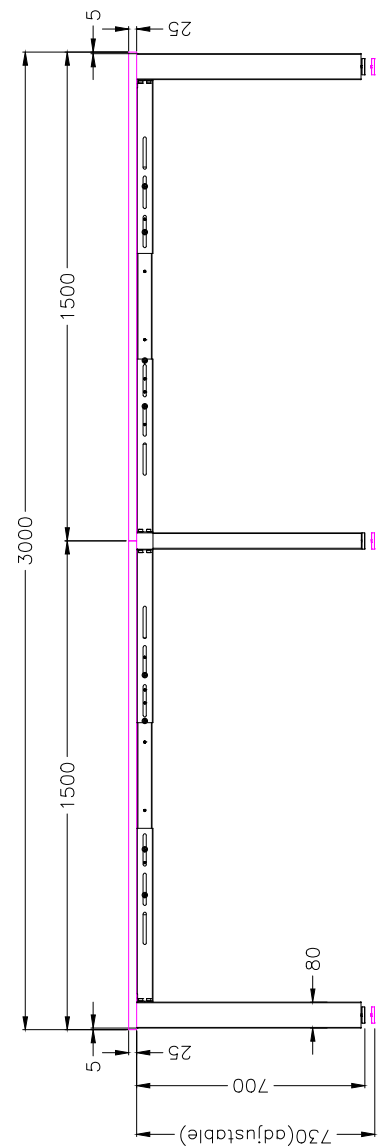

TOP VIEW

ISOMETRIC VIEW

FRONT VIEW

SIDE VIEW

Office FURNITURE
Brisbane

PRODUCT CODE:
ST-DK157+LP-IND157-4
ASSEMBLED SIZE:
3000L x 1500D x 730H

REMARKS:
ST-INDS + ST-PR-15E + ST-AB1218
Office FURNITURE
Brisbane