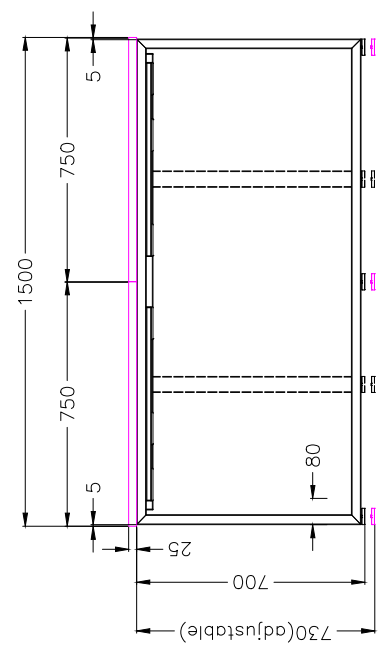

TOP VIEW

ISOMETRIC VIEW

FRONT VIEW

SIDE VIEW

Office FURNITURE
Brisbane

PRODUCT CODE:
ST-DK157+LP-IND157-4
ASSEMBLED SIZE:
3000L x 1500D x 730H

REMARKS:
ST-INDS + ST-PR-15E + ST-AB1218
Office FURNITURE
Brisbane