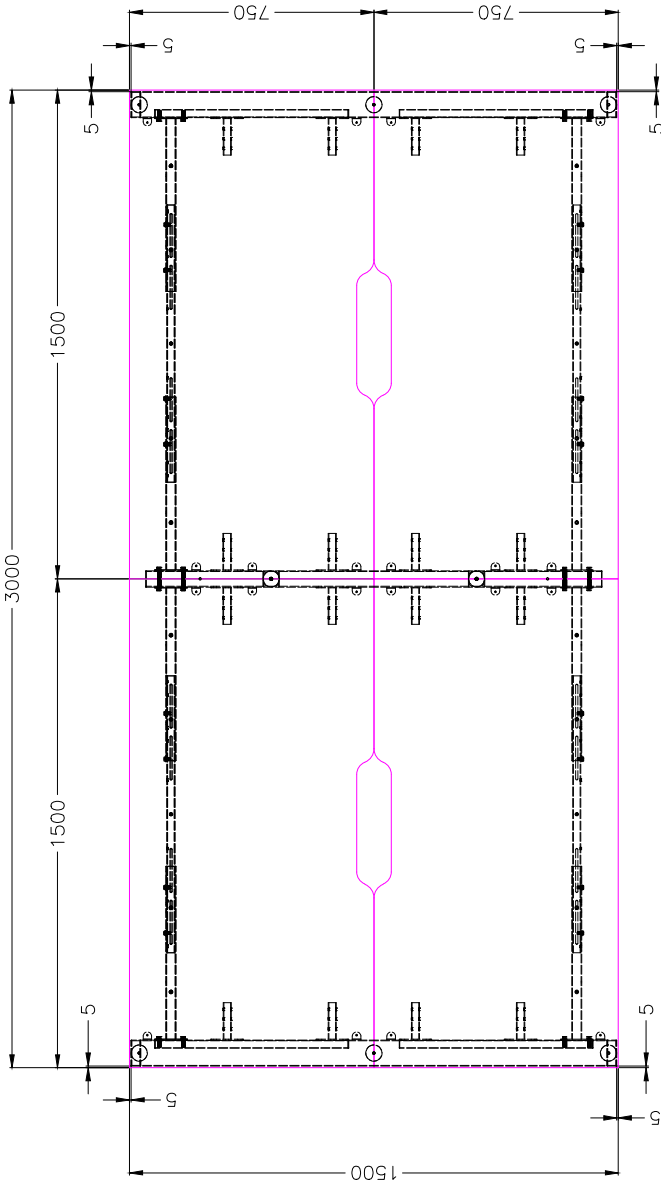

ISOMETRIC VIEW

SIDE VIEW

TOP VIEW

FRONT VIEW

Office FURNITURE
Brisbane

PRODUCT CODE:
ST-DK157+LP-IND157-4

ASSEMBLED SIZE:
3000L x 1500D x 730H

REMARKS:
ST-INDS + ST-PR-15E + ST-AB1218