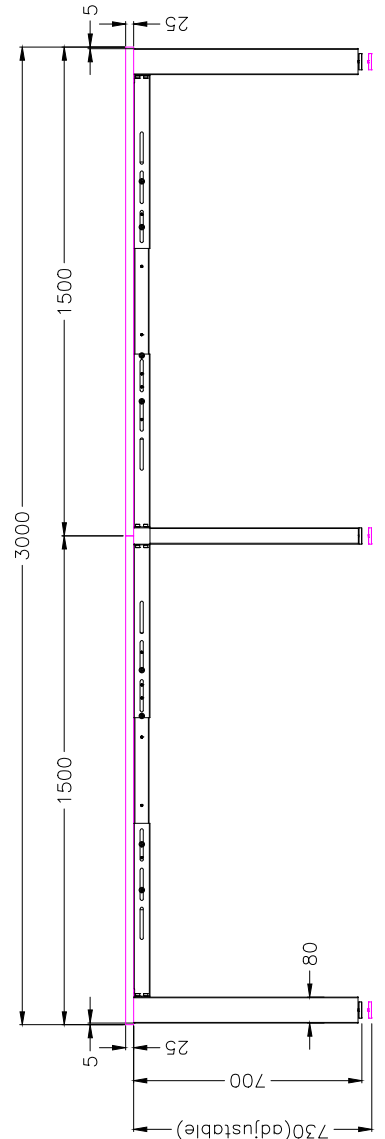

ISOMETRIC VIEW

SIDE VIEW

TOP VIEW

FRONT VIEW

Office FURNITURE
Brisbane

PRODUCT CODE:
ST-DK157+LP-IND157-4

ASSEMBLED SIZE:
3000L x 1500D x 730H

REMARKS:
ST-INDS + ST-PR-15E + ST-AB1218