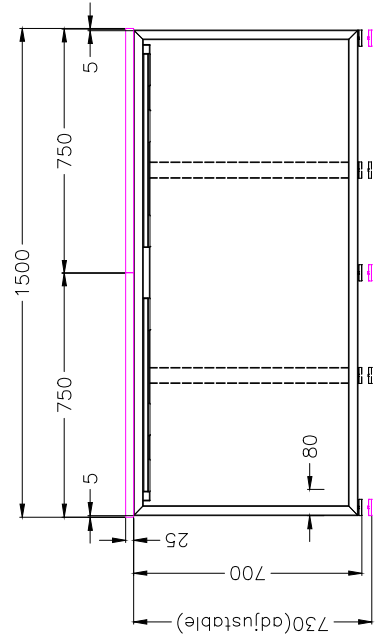

ISOMETRIC VIEW

SIDE VIEW

TOP VIEW

FRONT VIEW

Office FURNITURE
Brisbane

PRODUCT CODE:
ST-DK157+LP-IND157-4

ASSEMBLED SIZE:
3000L x 1500D x 730H

REMARKS:
ST-INDS + ST-PR-15E + ST-AB1218