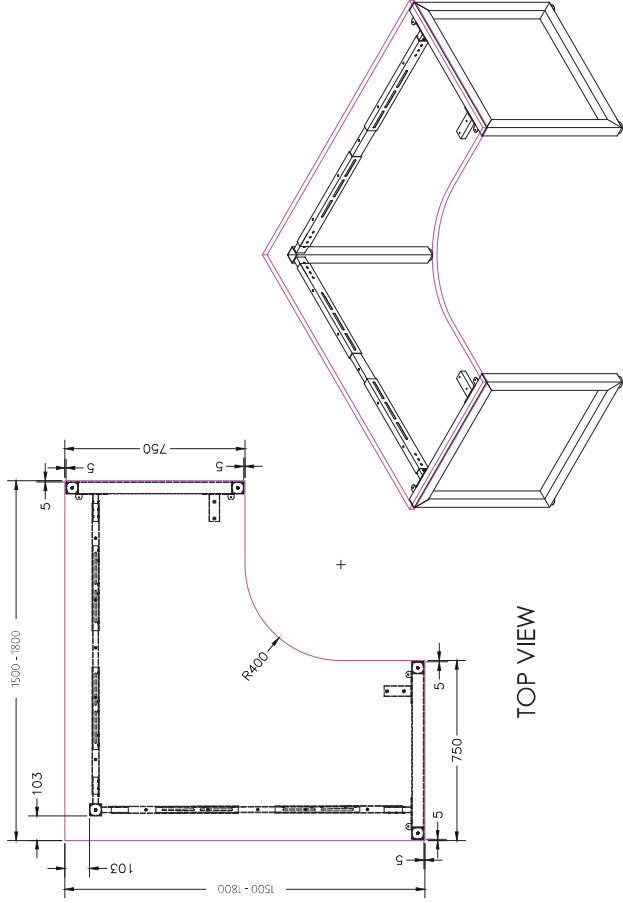

WORKSTATION TECHNICAL DRAWING

WORKSTATION FRAME COMPONENTS

TOP VIEW

ISOMETRIC VIEW

Size	Code
740W x 700H	ST-PR-75E

WORKSTATION MIDDLE LEG

Size	Code
700H	ST-W5L

120 DEGREE WORKSTATION MIDDLE LEG

Size	Code
700H	ST-W5L20