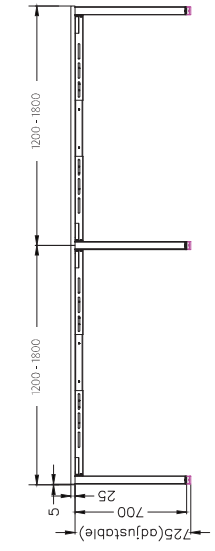

# SINGLE INLINE FRAME COMPONENTS

ISOMETRIC VIEW

SIDE VIEW

TOP VIEW

FRONT VIEW

SINGLE INLINE END LEG

Size	Code
740W x 700H	ST-PR2-75E

SINGLE INLINE SHARED LEG

# DOUBLE INLINE TECHNICAL DRAWING

# DOUBLE INLINE FRAME COMPONENTS

ISOMETRIC VIEW

TOP VIEW

FRONT VIEW

SIDE VIEW

DOUBLE INLINE END LEG

Size	Code
1490W X 700H	ST-PE-ISE

DOUBLE INLINE SHARED LEG

Size	Code
700H	ST-W5L20

FRONT VIEW