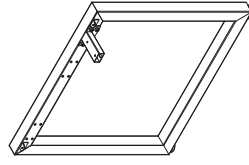

# SINGLE INLINE FRAME COMPONENTS

ISOMETRIC VIEW

SIDE VIEW

TOP VIEW

FRONT VIEW

SINGLE INLINE END LEG

Size	Code
740W x 700H	ST-PR2-75E

SINGLE INLINE SHARED LEG