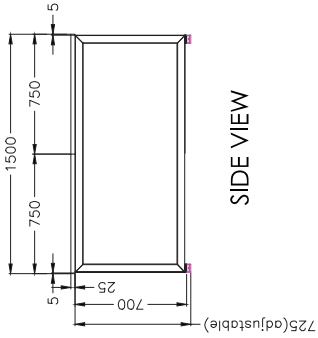

# SINGLE INLINE FRAME COMPONENTS

ISOMETRIC VIEW

SIDE VIEW

TOP VIEW

FRONT VIEW

SINGLE INLINE END LEG

Size	Code
740W x 700H	ST-PR2-75E

SINGLE INLINE SHARED LEG

# DOUBLE INLINE FRAME COMPONENTS

ISOMETRIC VIEW

TOP VIEW

FRONT VIEW

SIDE VIEW

DOUBLE INLINE END LEG

Size	Code
1490W X 700H	ST-PE-ISE

DOUBLE INLINE SHARED LEG

Size	Code
1400W X 700H	ST-INDS

ADJUSTABLE BEAM

Size	Code
1200 - 1800	ST-AB1218
1800 - 2400	ST-AB1824

Size	Code
700H	ST-W5L20

FRONT VIEW