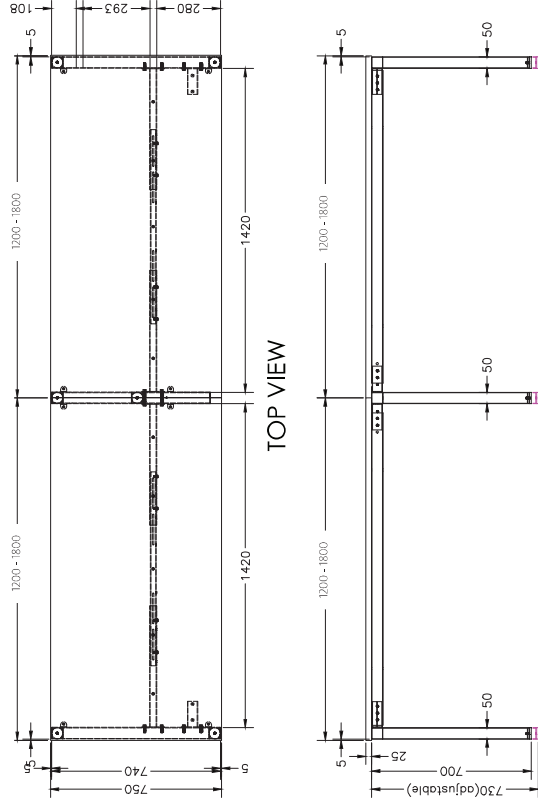

# SINGLE INLINE TECHNICAL DRAWING

# SINGLE INLINE FRAME COMPONENTS

ISOMETRIC VIEW

SIDE VIEW

TOP VIEW

FRONT VIEW

SINGLE INLINE END LEG

Size	Code
740W x 700H	ST-PR2-75E

SINGLE INLINE SHARED LEG

# DOUBLE INLINE FRAME COMPONENTS

ISOMETRIC VIEW

TOP VIEW

FRONT VIEW

SIDE VIEW

DOUBLE INLINE END LEG

Size	Code
1490W X 700H	ST-PE-ISE

DOUBLE INLINE SHARED LEG

Size	Code
700H	ST-W5L20

FRONT VIEW