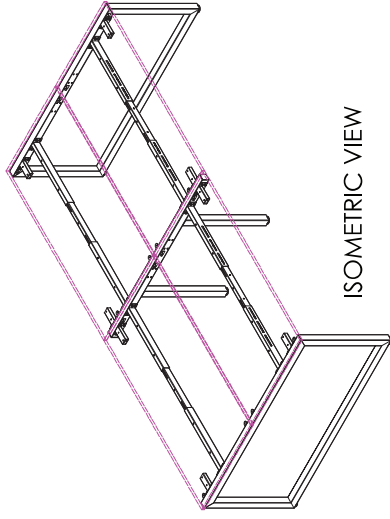

# SINGLE INLINE FRAME COMPONENTS

ISOMETRIC VIEW

SIDE VIEW

TOP VIEW

FRONT VIEW

SINGLE INLINE END LEG

Size	Code
740W x 700H	ST-PR2-75E

SINGLE INLINE SHARED LEG

Size	Code
700W x 700H	ST-FINS

ADJUSTABLE BEAM

Size	Code
1200 - 1800	ST-AB218
1800 - 2400	ST-AB24

# DOUBLE INLINE TECHNICAL DRAWING

# DOUBLE INLINE FRAME COMPONENTS

ISOMETRIC VIEW

TOP VIEW

FRONT VIEW

SIDE VIEW

DOUBLE INLINE END LEG

Size	Code
1490W X 700H	ST-PE-ISE

DOUBLE INLINE SHARED LEG