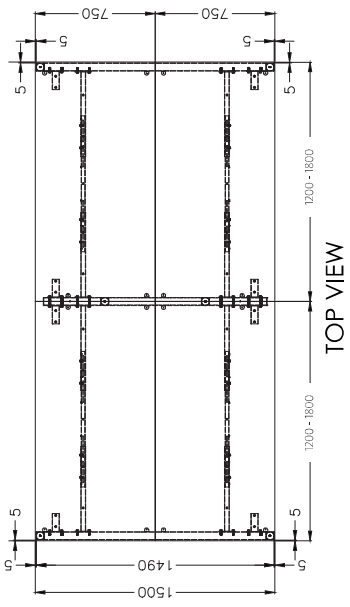

# SINGLE INLINE FRAME COMPONENTS

ISOMETRIC VIEW

SIDE VIEW

TOP VIEW

FRONT VIEW

SINGLE INLINE END LEG

Size	Code
740W x 700H	ST-PR2-75E

SINGLE INLINE SHARED LEG

Size	Code
700W x 700H	ST-FINS

ADJUSTABLE BEAM

Size	Code
1200 - 1800	ST-AB218
1800 - 2400	ST-AB24

# DOUBLE INLINE FRAME COMPONENTS

ISOMETRIC VIEW

TOP VIEW

FRONT VIEW

SIDE VIEW

DOUBLE INLINE END LEG

Size	Code
1490W X 700H	ST-PE-ISE

DOUBLE INLINE SHARED LEG

Size	Code
700H	ST-W5L20

FRONT VIEW