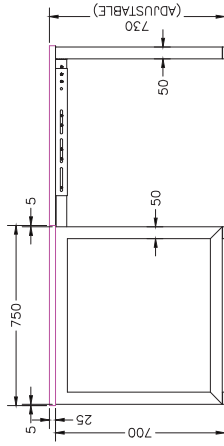

# DOUBLE INLINE FRAME COMPONENTS

ISOMETRIC VIEW

TOP VIEW

FRONT VIEW

SIDE VIEW

DOUBLE INLINE END LEG

Size	Code
1490W X 700H	ST-PE-ISE

DOUBLE INLINE SHARED LEG

# WORKSTATION FRAME COMPONENTS

TOP VIEW

ISOMETRIC VIEW

WORKSTATION END LEG

Size	Code
740W x 700H	ST-PR-75E

WORKSTATION MIDDLE LEG

Size	Code
700H	ST-W5L

120 DEGREE WORKSTATION MIDDLE LEG

Size	Code
700H	ST-W5L20

FRONT VIEW