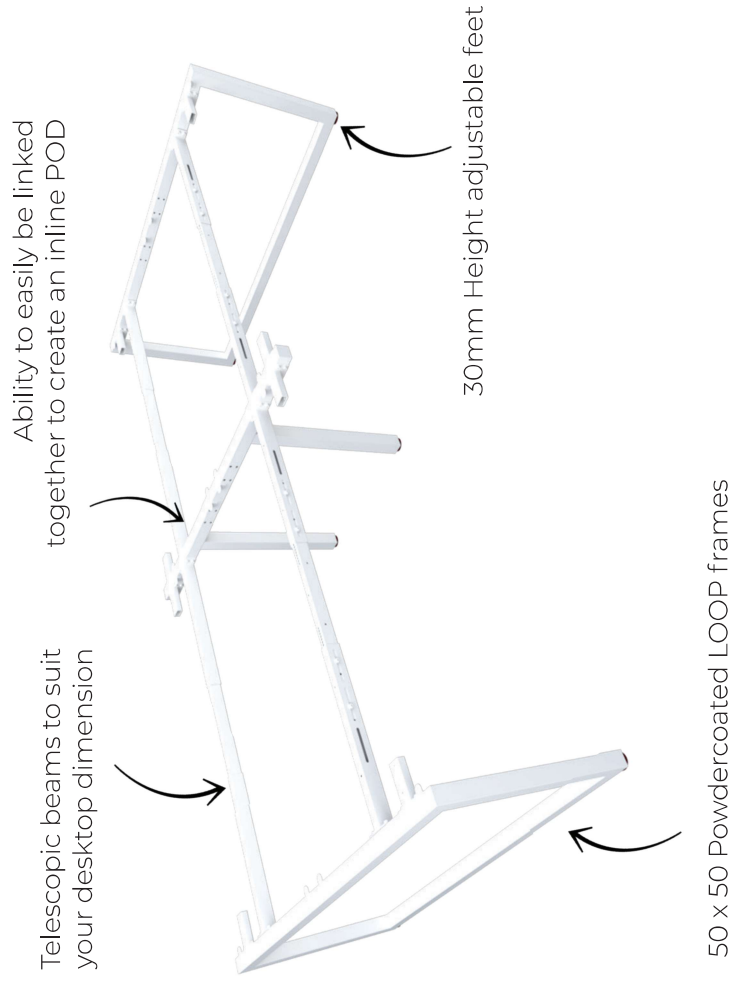

# LOOP DESKING

360 LOOP DESIGN AND TIMELESS GOOD LOOKS

## LOOP DESKING

Featuring a modern 360 loop design and timeless good looks. LOOP is the ultimate adaptable desk and the perfect addition to any office area. No need to compromise functionality for style, find the perfect configuration or design to satisfy the needs of your office. No business stays the same forever, LOOP frames easily link together, making the perfect solution for your evolving workspace.

### Features

- 25mm tops with Cable Scallops
- 50mm x 50mm White or Black powdercoated LOOP steel frames
- 50mm x 30mm thick adjustable beams to suit your desktop dimension
- Recessed shared legs
- Height Adjustable feet 30mm
- Easily linked together either side-by-side, or back-to-back
- 10 Year Warranty

## LOOP SINGLE INLINE DESKING