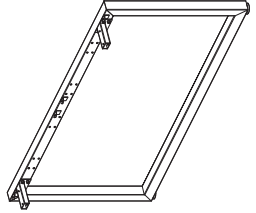

# DOUBLE INLINE FRAME COMPONENTS

ISOMETRIC VIEW

TOP VIEW

FRONT VIEW

SIDE VIEW

DOUBLE INLINE END LEG

Size	Code
1490W X 700H	ST-PE-ISE

DOUBLE INLINE SHARED LEG