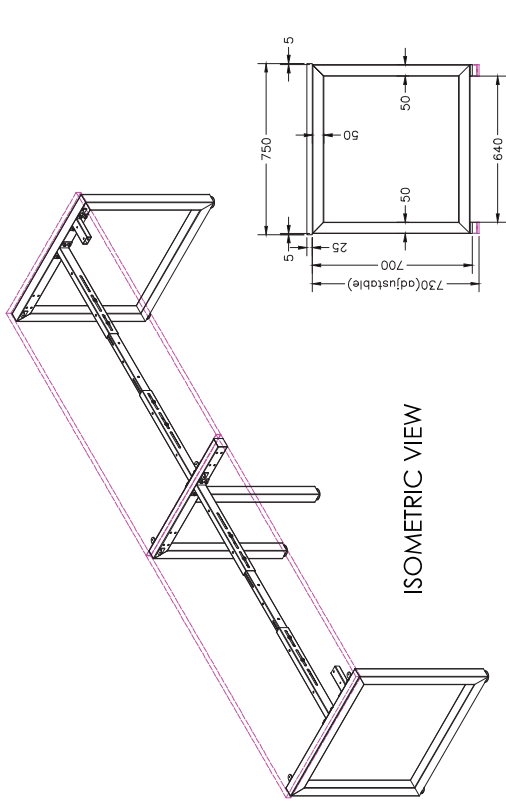

## LOOP 120 DEGREE WORKSTATION

Size	Code
1200 x 1200 x 750	LP-120-3-127
1500 x 1500 x 750	LP-120-3-157

Custom made to order tops  
Available with cable port or scallops  
(Scallops not standard)

4 Person Corner Workstation  
Desk Mount Fabric Screens

# SINGLE INLINE TECHNICAL DRAWING

# SINGLE INLINE FRAME COMPONENTS

ISOMETRIC VIEW

SIDE VIEW

TOP VIEW

FRONT VIEW

SINGLE INLINE END LEG

Size	Code
740W x 700H	ST-PR2-75E

SINGLE INLINE SHARED LEG