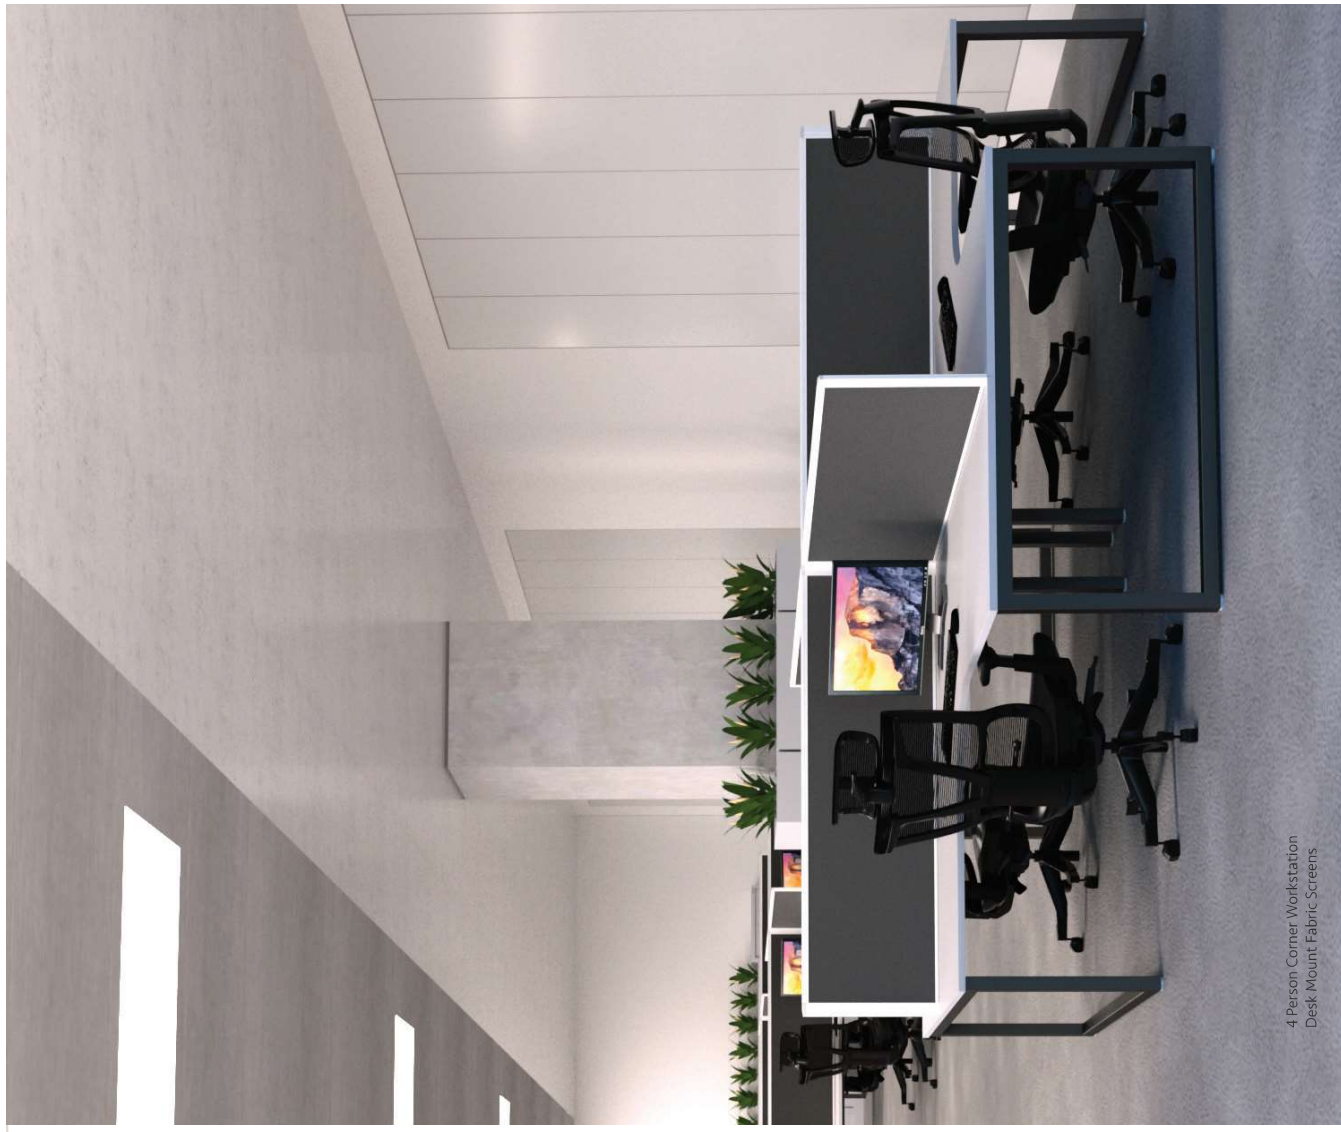

LOOP 120 DEGREE WORKSTATION

Size	Code
1200 x 1200 x 750	LP-120-3-127
1500 x 1500 x 750	LP-120-3-157

Custom made to order tops
Available with cable port or scallops
(Scallops not standard)

4 Person Corner Workstation
Desk Mount Fabric Screens