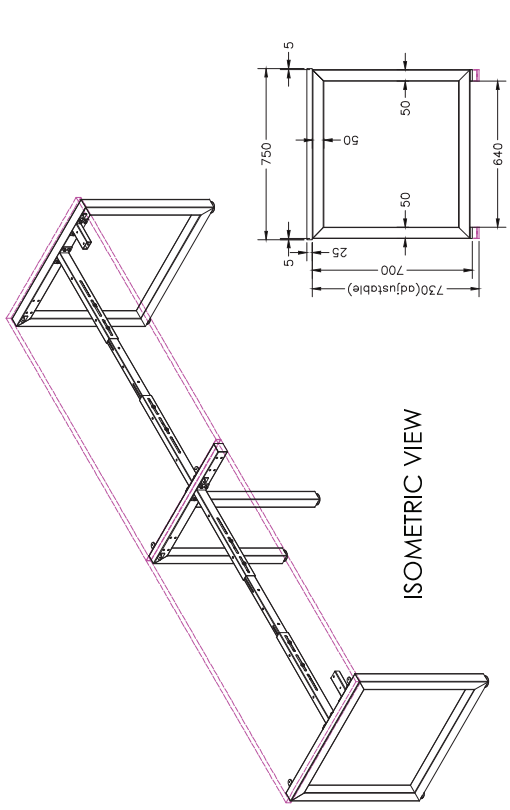

## LOOP 120 DEGREE WORKSTATION

Size	Code
1200 x 1200 x 750	LP-120-3-127
1500 x 1500 x 750	LP-120-3-157

Custom made to order tops  
Available with cable port or scallops  
(Scallops not standard)

4 Person Corner Workstation  
Desk Mount Fabric Screens

TOP

FRAME

10 YEAR WARRANTY

SINGLE INLINE TECHNICAL DRAWING

SINGLE INLINE FRAME COMPONENTS

ISOMETRIC VIEW

SIDE VIEW

TOP VIEW

FRONT VIEW

SINGLE INLINE END LEG

Size	Code
740W x 700H	STPR275E

SINGLE INLINE SHARED LEG

Size	Code
700W x 700H	STINS

ADJUSTABLE BEAM

Size	Code
1200 - 1800	ST-AB218
1800 - 2400	ST-AB24

# DOUBLE INLINE FRAME COMPONENTS

ISOMETRIC VIEW

TOP VIEW

FRONT VIEW

SIDE VIEW

DOUBLE INLINE END LEG

Size	Code
1490W X 700H	ST-PE-ISE

DOUBLE INLINE SHARED LEG