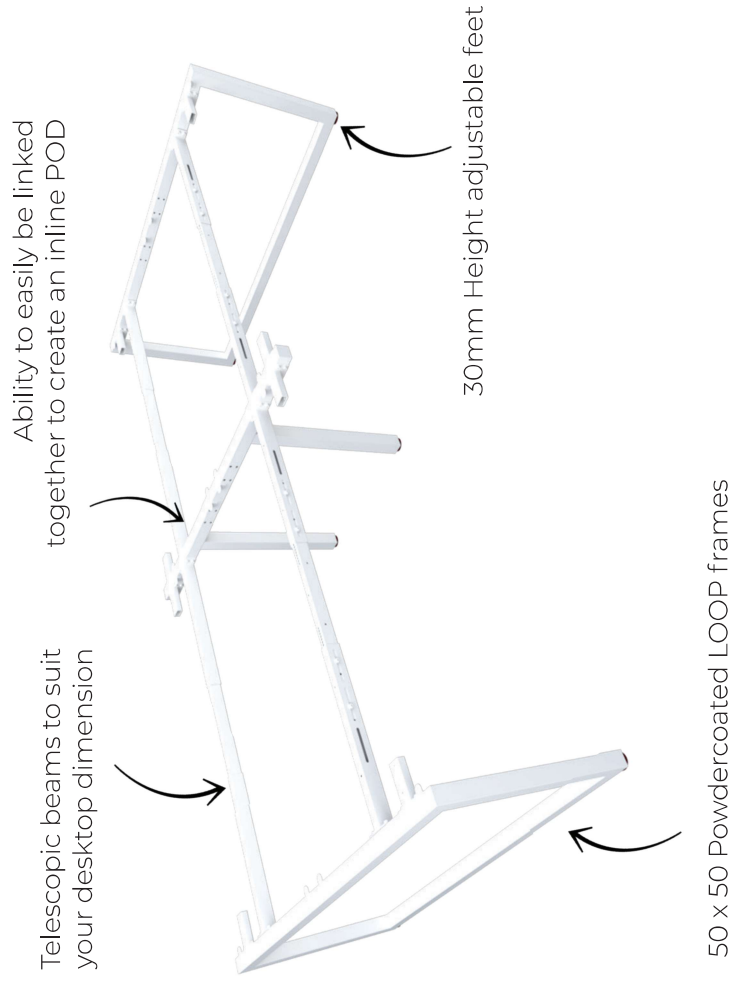

# LOOP DESKING

360 LOOP DESIGN AND TIMELESS GOOD LOOKS

## LOOP DESKING

Featuring a modern 360 loop design and timeless good looks. LOOP is the ultimate adaptable desk and the perfect addition to any office area. No need to compromise functionality for style, find the perfect configuration or design to satisfy the needs of your office. No business stays the same forever, LOOP frames easily link together, making the perfect solution for your evolving workspace.

### Features

- 25mm tops with Cable Scallops
- 50mm x 50mm White or Black powdercoated LOOP steel frames
- 50mm x 30mm thick adjustable beams to suit your desktop dimension
- Recessed shared legs
- Height Adjustable feet 30mm
- Easily linked together either side-by-side, or back-to-back
- 10 Year Warranty