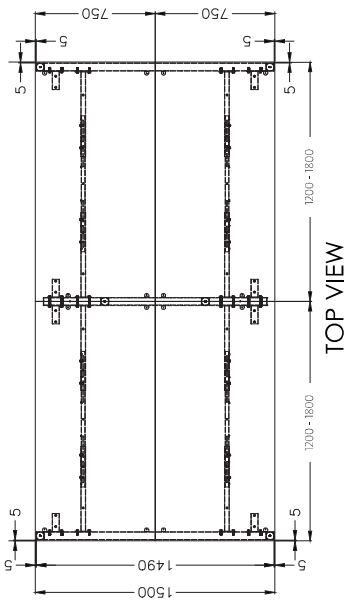

FRONT VIEW

SINGLE INLINE END LEG

Size	Code
740W x 700H	STPR275E

SINGLE INLINE SHARED LEG

Size	Code
700W x 700H	STINS

ADJUSTABLE BEAM

Size	Code
1200 - 1800	ST-AB218
1800 - 2400	ST-AB24

# DOUBLE INLINE TECHNICAL DRAWING

# DOUBLE INLINE FRAME COMPONENTS

ISOMETRIC VIEW

TOP VIEW

FRONT VIEW

SIDE VIEW

DOUBLE INLINE END LEG

Size	Code
1490W X 700H	ST-PE-ISE

DOUBLE INLINE SHARED LEG

Size	Code
1400W X 700H	ST-INDS

ADJUSTABLE BEAM

Size	Code
1200 - 1800	ST-AB1218
1800 - 2400	ST-AB1824

TOP VIEW

ISOMETRIC VIEW

Size	Code
740W x 700H	ST-PR-75E

Size	Code
700H	ST-W5L

Size	Code
700H	ST-W5L20