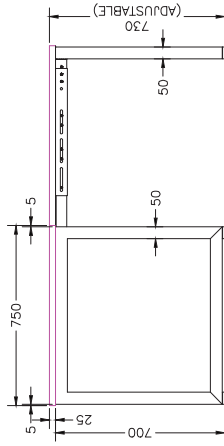

# DOUBLE INLINE FRAME COMPONENTS

ISOMETRIC VIEW

TOP VIEW

FRONT VIEW

SIDE VIEW

DOUBLE INLINE END LEG

Size	Code
1490W X 700H	ST-PE-ISE

DOUBLE INLINE SHARED LEG

Size	Code
1400W X 700H	ST-INDS

ADJUSTABLE BEAM

Size	Code
1200 - 1800	ST-AB1218
1800 - 2400	ST-AB1824

TOP VIEW

ISOMETRIC VIEW

Size	Code
740W x 700H	ST-PR-75E

Size	Code
700H	ST-W5L

Size	Code
700H	ST-W5L20