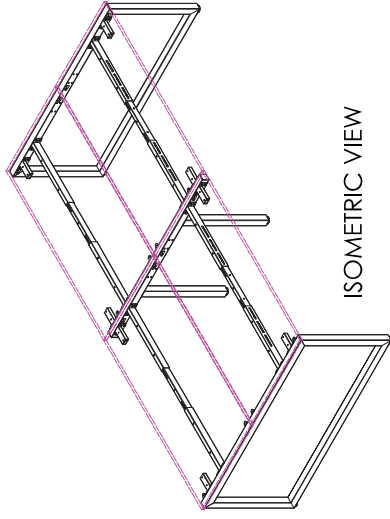

TOP

FRAME

10 YEAR WARRANTY

SINGLE INLINE TECHNICAL DRAWING

SINGLE INLINE FRAME COMPONENTS

ISOMETRIC VIEW

SIDE VIEW

TOP VIEW

FRONT VIEW

SINGLE INLINE END LEG

Size	Code
740W x 700H	STPR275E

SINGLE INLINE SHARED LEG

Size	Code
700W x 700H	STINS

ADJUSTABLE BEAM

Size	Code
1200 - 1800	ST-AB218
1800 - 2400	ST-AB24

# DOUBLE INLINE TECHNICAL DRAWING

# DOUBLE INLINE FRAME COMPONENTS

ISOMETRIC VIEW

TOP VIEW

FRONT VIEW

SIDE VIEW

DOUBLE INLINE END LEG

Size	Code
1490W X 700H	ST-PE-ISE

DOUBLE INLINE SHARED LEG