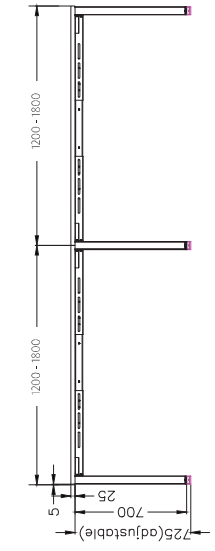

FRONT VIEW

SINGLE INLINE END LEG

Size	Code
740W x 700H	STPR275E

SINGLE INLINE SHARED LEG

Size	Code
700W x 700H	STINS

ADJUSTABLE BEAM

Size	Code
1200 - 1800	ST-AB218
1800 - 2400	ST-AB24

# DOUBLE INLINE TECHNICAL DRAWING

# DOUBLE INLINE FRAME COMPONENTS

ISOMETRIC VIEW

TOP VIEW

FRONT VIEW

SIDE VIEW

DOUBLE INLINE END LEG

Size	Code
1490W X 700H	ST-PE-ISE

DOUBLE INLINE SHARED LEG

Size	Code
1400W X 700H	ST-INDS

ADJUSTABLE BEAM

Size	Code
1200 - 1800	ST-AB1218
1800 - 2400	ST-AB1824

TOP VIEW

ISOMETRIC VIEW

Size	Code
740W x 700H	ST-PR-75E

Size	Code
700H	ST-W5L

Size	Code
700H	ST-W5L20