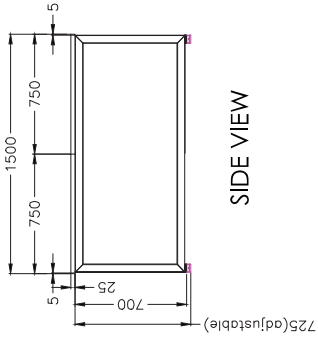

FRONT VIEW

SINGLE INLINE END LEG

Size	Code
740W x 700H	STPR275E

SINGLE INLINE SHARED LEG

Size	Code
700W x 700H	STINS

ADJUSTABLE BEAM

Size	Code
1200 - 1800	ST-AB218
1800 - 2400	ST-AB24

# DOUBLE INLINE TECHNICAL DRAWING

# DOUBLE INLINE FRAME COMPONENTS

ISOMETRIC VIEW

TOP VIEW

FRONT VIEW

SIDE VIEW

DOUBLE INLINE END LEG

Size	Code
1490W X 700H	ST-PE-ISE

DOUBLE INLINE SHARED LEG

Size	Code
1400W X 700H	ST-INDS

ADJUSTABLE BEAM

Size	Code
1200 - 1800	ST-AB1218
1800 - 2400	ST-AB1824

TOP VIEW

ISOMETRIC VIEW

Size	Code
740W x 700H	ST-PR-75E

Size	Code
700H	ST-W5L

Size	Code
700H	ST-W5L20