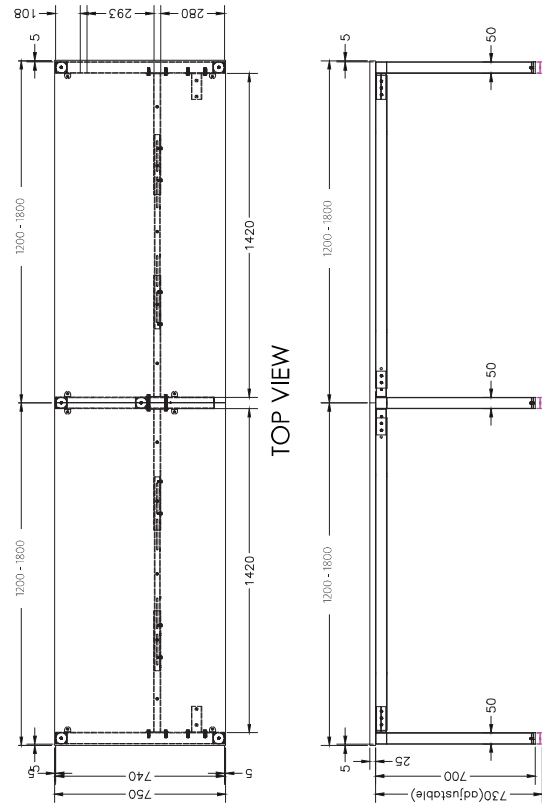

TOP

FRAME

10 YEAR WARRANTY

SINGLE INLINE TECHNICAL DRAWING

SINGLE INLINE FRAME COMPONENTS

ISOMETRIC VIEW

SIDE VIEW

TOP VIEW

FRONT VIEW

SINGLE INLINE END LEG

Size	Code
740W x 700H	STPR275E

SINGLE INLINE SHARED LEG

Size	Code
700W x 700H	STINS

ADJUSTABLE BEAM

Size	Code
1200 - 1800	ST-AB218
1800 - 2400	ST-AB24

# DOUBLE INLINE FRAME COMPONENTS

ISOMETRIC VIEW

TOP VIEW

FRONT VIEW

SIDE VIEW

DOUBLE INLINE END LEG

Size	Code
1490W X 700H	ST-PE-ISE

DOUBLE INLINE SHARED LEG

Size	Code
1400W X 700H	ST-INDS

ADJUSTABLE BEAM

Size	Code
1200 - 1800	ST-AB1218
1800 - 2400	ST-AB1824

TOP VIEW

ISOMETRIC VIEW

Size	Code
740W x 700H	ST-PR-75E

Size	Code
700H	ST-W5L

Size	Code
700H	ST-W5L20