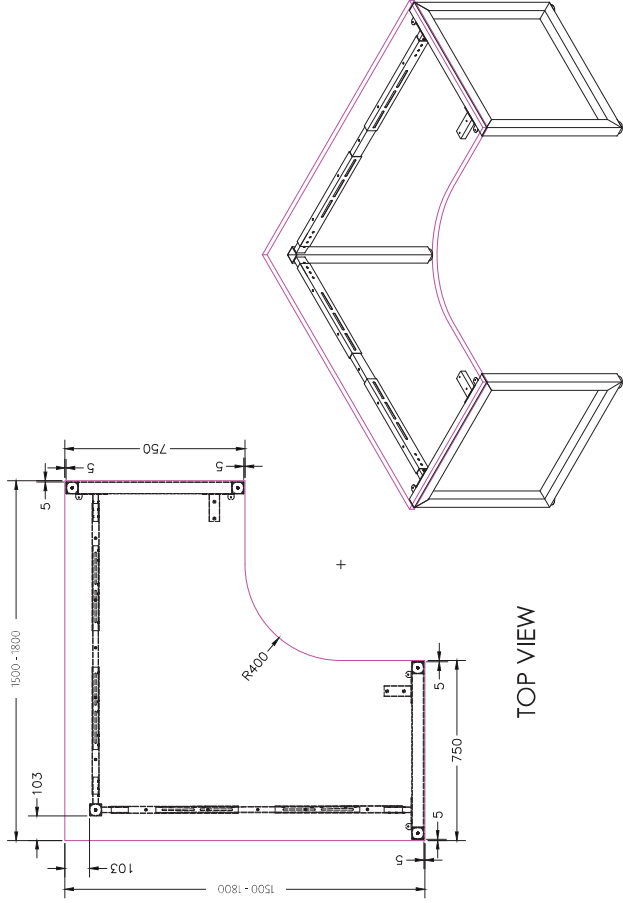

# DOUBLE INLINE TECHNICAL DRAWING

# DOUBLE INLINE FRAME COMPONENTS

ISOMETRIC VIEW

TOP VIEW

FRONT VIEW

SIDE VIEW

DOUBLE INLINE END LEG

Size	Code
1490W X 700H	ST-PE-ISE

DOUBLE INLINE SHARED LEG

Size	Code
1400W X 700H	ST-INDS

ADJUSTABLE BEAM

Size	Code
1200 - 1800	ST-AB1218
1800 - 2400	ST-AB1824

TOP VIEW

ISOMETRIC VIEW

Size	Code
740W x 700H	ST-PR-75E

Size	Code
700H	ST-W5L

Size	Code
700H	ST-W5L20