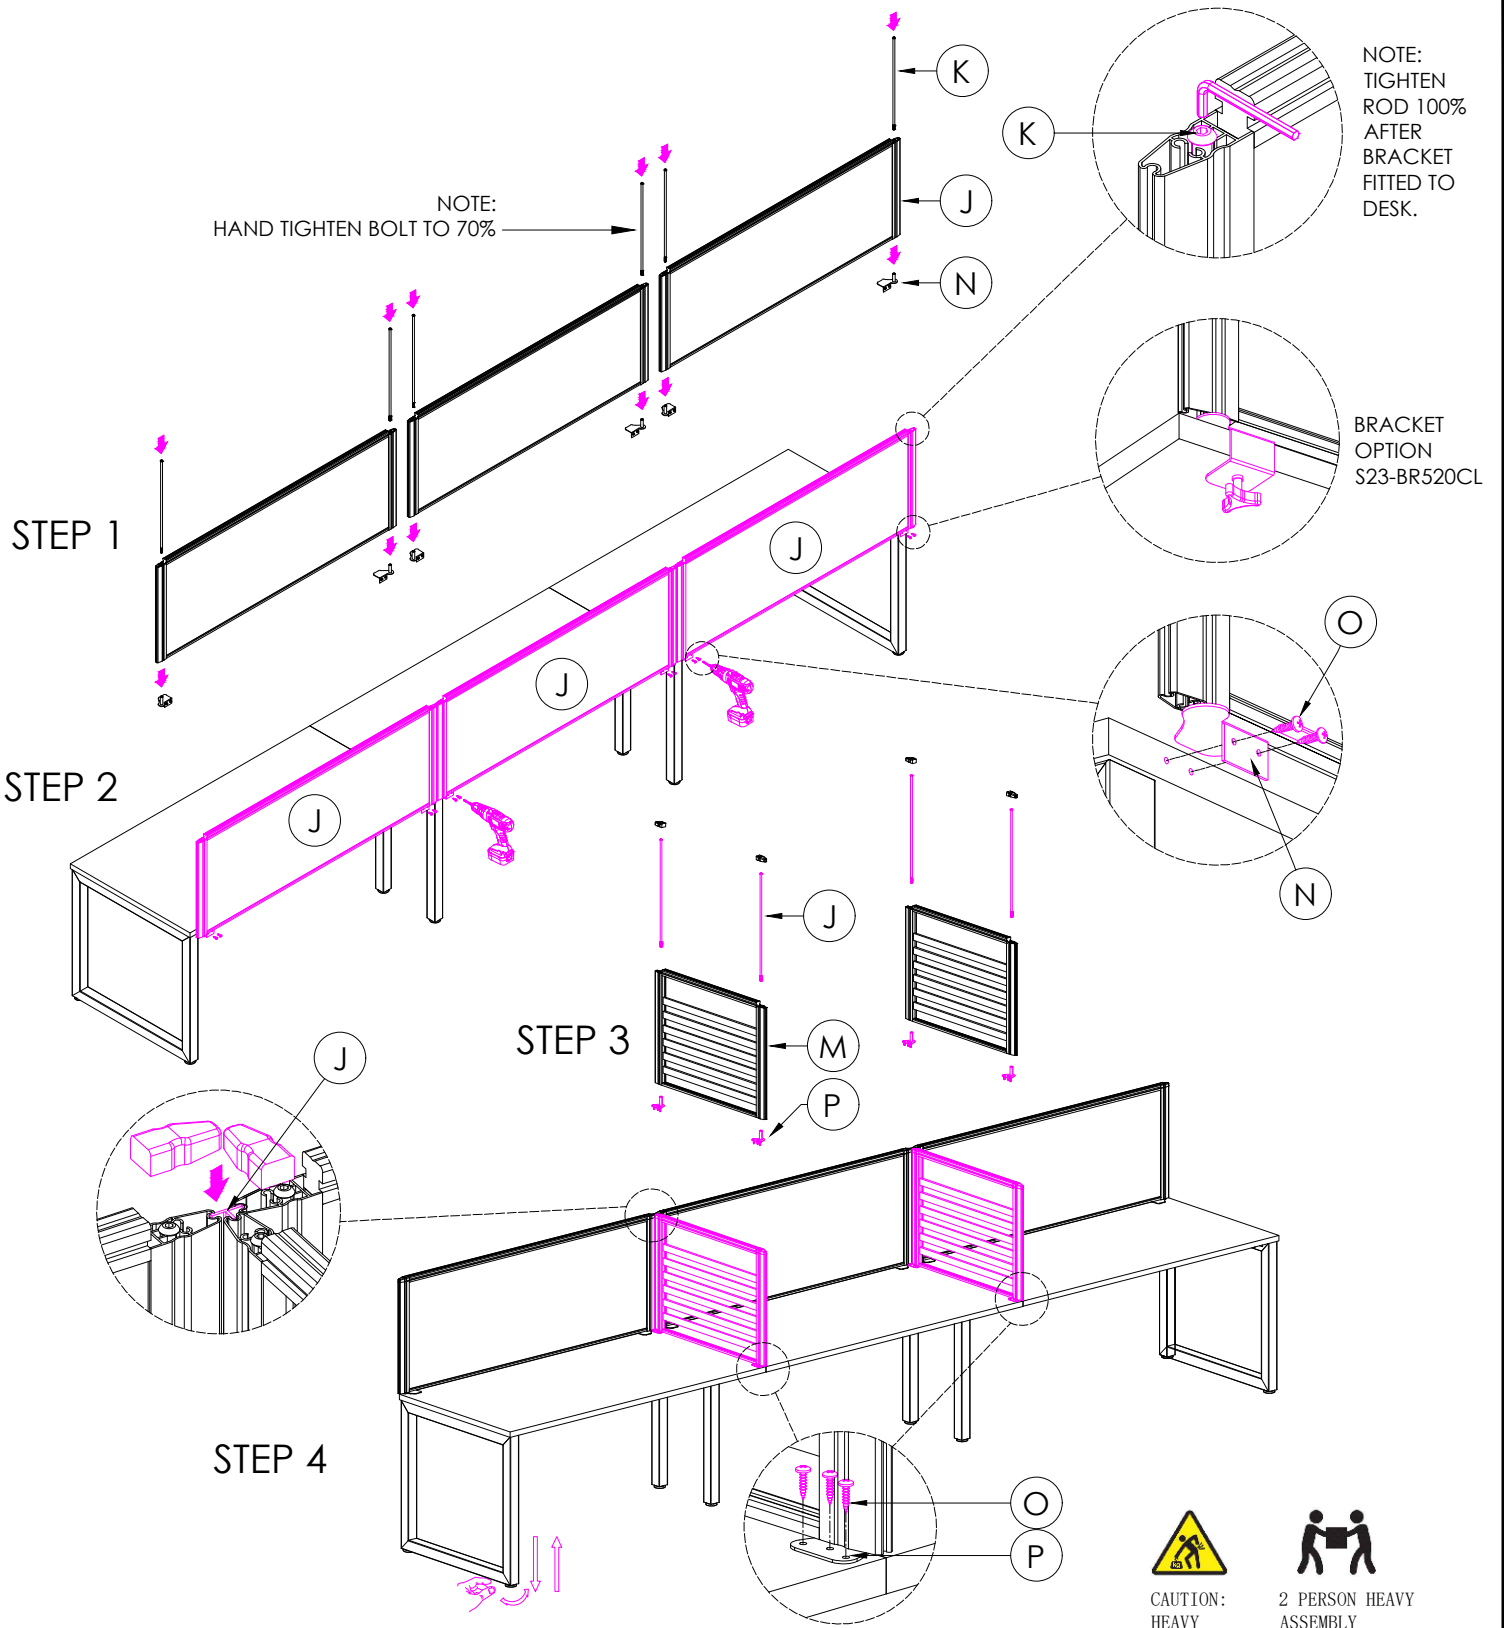

A	VARIOUS SIZES  DESKTOP	x3	C	 2x LP-LE75	x1	D	 ST-INSS (700mm)	x2
B	ST-AB1218  ADJUSTABLE BEAM	x3	F	M6 x 20mm  BUTTON HEAD ALLEN BOLT	x12	G	70mm  CHIPBOARD SCREW	x15
E	100mm x 50mm  BRACKET	x2						

**STEP 1**

**STEP 2**

**STEP 3**

CAUTION:  
HEAVY

2 PERSON HEAVY  
ASSEMBLY

**Office FURNITURE**  
Brisbane

PRODUCT CODE:  
ST-DK157+LP-INS157-3  
ASSEMBLY INSTRUCTION-PART 1

ASSEMBLED SIZE:  
4500L x 750D x 730H

REMARKS:  
ST-INSS + LP-LE75 + ST-AB1218 REV2

Office FURNITURE  
Brisbane

J	VARIOUS SIZES  S23 PARTITION	x3	K	 *PACKED INSIDE THE PARTITION	x10	L	 JOINING STRIP	x2
M	GLASS / FABRIC  SCREEN	x2	N	S23-BR520SM  NOTE: CAN USE S23-BR520TM OR S23-BR520CL BRACKETS	x3	O	20mm  CHIPBOARD SCREW	x24
						P	 SL-BR520TM	x4

Office FURNITURE  
Brisbane

PRODUCT CODE:  
SCREEN PARTITION (S23)  
ASSEMBLY INSTRUCTION-PART 2

ASSEMBLED SIZE:  
VARIOUS SIZES

REMARKS:

-

Office FURNITURE  
Brisbane

REV2

Office FURNITURE  
Brisbane