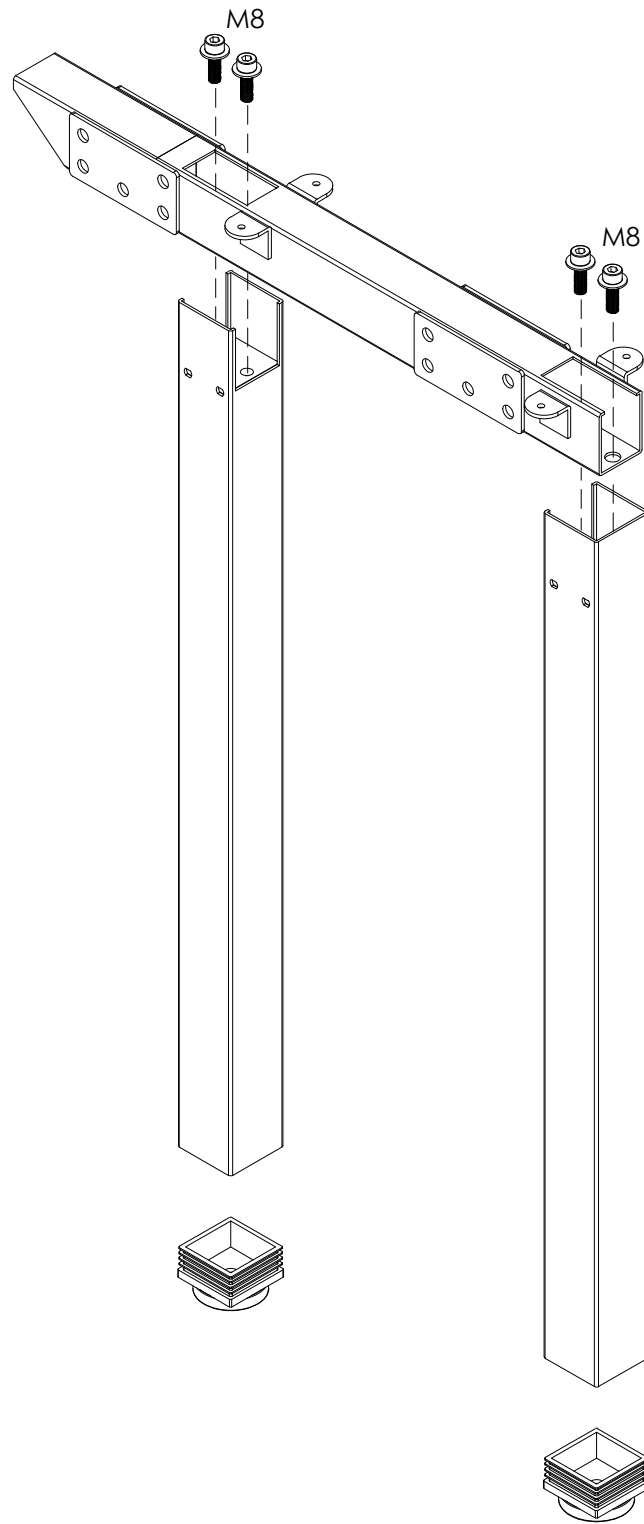

Office FURNITURE  
Brisbane

J	VARIOUS SIZES  S23 PARTITION	x3	K	 *PACKED INSIDE THE PARTITION	x10	L	 JOINING STRIP	x2
M	GLASS / FABRIC  SCREEN	x2	N	S23-BR520SM  NOTE: CAN USE S23-BR520TM OR S23-BR520CL BRACKETS	x3	O	20mm  CHIPBOARD SCREW	x24
						P	 SL-BR520TM	x4

Office FURNITURE  
Brisbane

PRODUCT CODE:  
SCREEN PARTITION (S23)  
ASSEMBLY INSTRUCTION-PART 2

ASSEMBLED SIZE:  
VARIOUS SIZES

REMARKS:

-

Office FURNITURE  
Brisbane

REV2

Office FURNITURE  
Brisbane

PRODUCT CODE:  
ST-INSS-CKD V1.0

ASSEMBLED SIZE:  
-

REMARKS:  
Assembly

Office FURNITURE  
Brisbane