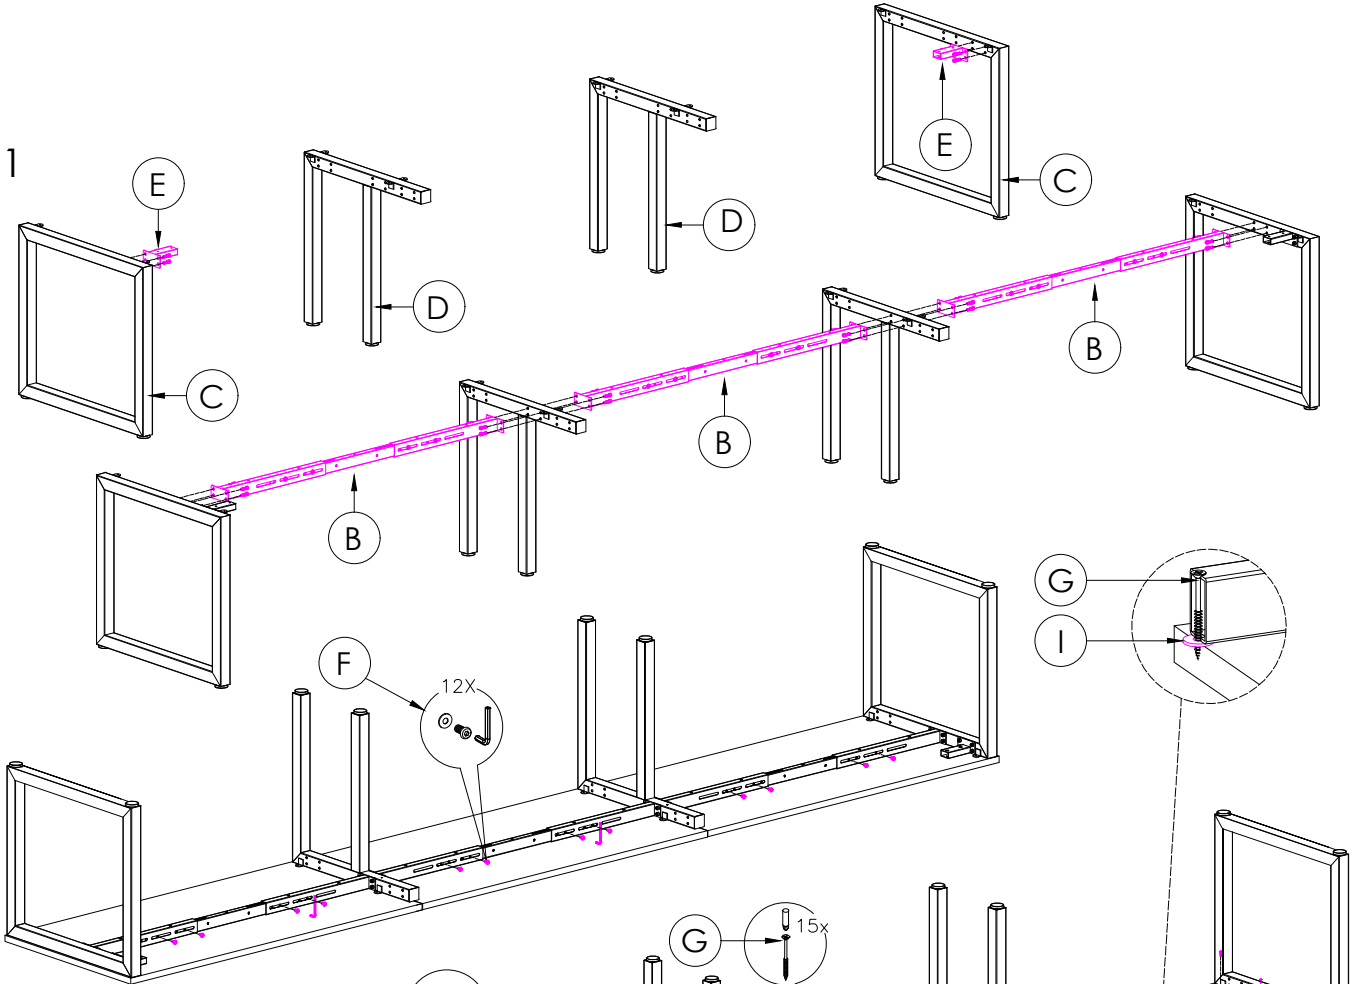

A	VARIOUS SIZES  DESKTOP	x3	C	 2x LP-LE75	x1	D	 ST-INSS (700mm)	x2
B	ST-AB1218  ADJUSTABLE BEAM	x3	F	M6 x 20mm  BUTTON HEAD ALLEN BOLT	x12	G	70mm  CHIPBOARD SCREW	x15
E	100mm x 50mm  BRACKET	x2						

**STEP 1**

**STEP 2**

**STEP 3**

CAUTION:  
HEAVY

2 PERSON HEAVY  
ASSEMBLY

**Office FURNITURE**  
Brisbane

PRODUCT CODE:  
ST-DK157+LP-INS157-3  
ASSEMBLY INSTRUCTION-PART 1

ASSEMBLED SIZE:  
4500L x 750D x 730H

REMARKS:  
ST-INSS + LP-LE75 + ST-AB1218 REV2

Office FURNITURE  
Brisbane

J	VARIOUS SIZES  S23 PARTITION	x3	K	 *PACKED INSIDE THE PARTITION	x10	L	 JOINING STRIP	x2
M	GLASS / FABRIC  SCREEN	x2	N	S23-BR520SM  NOTE: CAN USE S23-BR520TM OR S23-BR520CL BRACKETS	x3	O	20mm  CHIPBOARD SCREW	x24
						P	 SL-BR520TM	x4