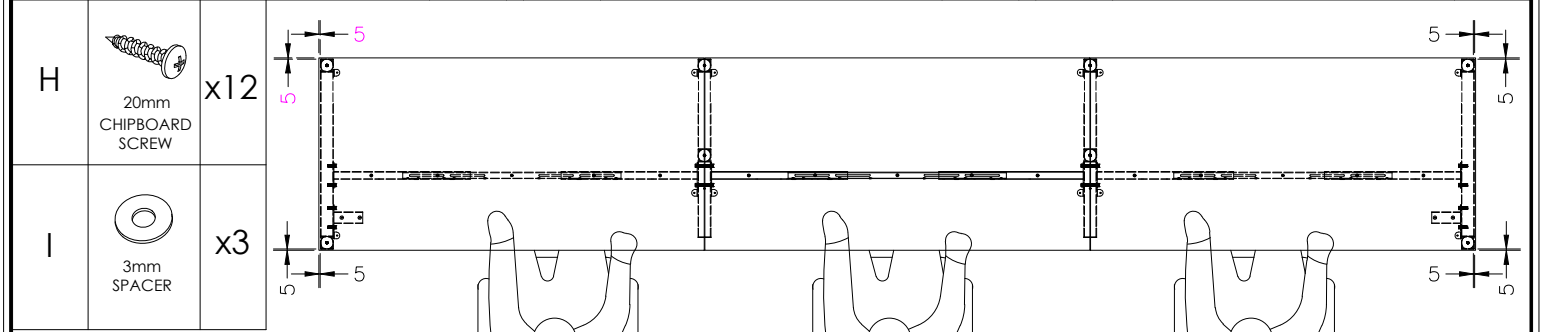

A	VARIOUS SIZES  DESKTOP	x3	C	 2x LP-LE75	x1	D	 ST-INSS (700mm)	x2
B	ST-AB1218  ADJUSTABLE BEAM	x3	F	M6 x 20mm  BUTTON HEAD ALLEN BOLT	x12	G	70mm  CHIPBOARD SCREW	x15
E	100mm x 50mm  BRACKET	x2						

**STEP 1**

**STEP 2**

**STEP 3**

CAUTION:  
HEAVY

2 PERSON HEAVY  
ASSEMBLY

**Office FURNITURE**  
Brisbane

PRODUCT CODE:  
ST-DK157+LP-INS157-3  
ASSEMBLY INSTRUCTION-PART 1

ASSEMBLED SIZE:  
4500L x 750D x 730H

REMARKS:  
ST-INSS + LP-LE75 + ST-AB1218 REV2

Office FURNITURE  
Brisbane

J	VARIOUS SIZES  S23 PARTITION	x3	K	 *PACKED INSIDE THE PARTITION	x10	L	 JOINING STRIP	x2
M	GLASS / FABRIC  SCREEN	x2	N	S23-BR520SM  NOTE: CAN USE S23-BR520TM OR S23-BR520CL BRACKETS	x3	O	20mm  CHIPBOARD SCREW	x24
						P	 SL-BR520TM	x4