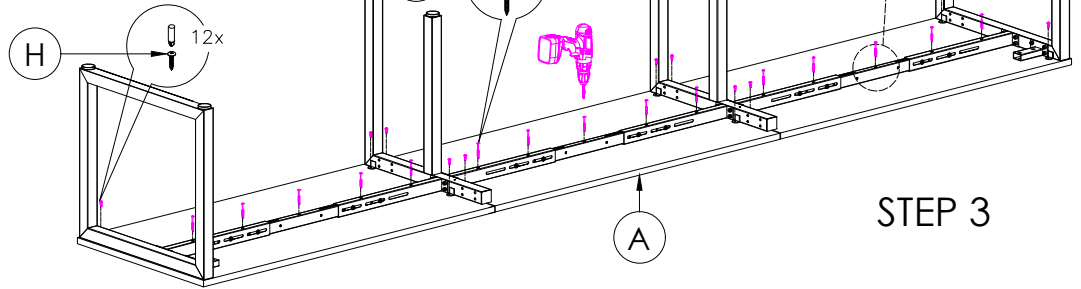

A	VARIOUS SIZES  DESKTOP	x3	C	 2x LP-LE75	x1	D	 ST-INSS (700mm)	x2
B	ST-AB1218  ADJUSTABLE BEAM	x3	F	M6 x 20mm  BUTTON HEAD ALLEN BOLT	x12	G	70mm  CHIPBOARD SCREW	x15
E	100mm x 50mm  BRACKET	x2						

**STEP 1**

**STEP 2**

**STEP 3**

CAUTION:  
HEAVY

2 PERSON HEAVY  
ASSEMBLY

**Office FURNITURE**  
Brisbane

PRODUCT CODE:  
ST-DK157+LP-INS157-3  
ASSEMBLY INSTRUCTION-PART 1

ASSEMBLED SIZE:  
4500L x 750D x 730H

REMARKS:  
ST-INSS + LP-LE75 + ST-AB1218 REV2