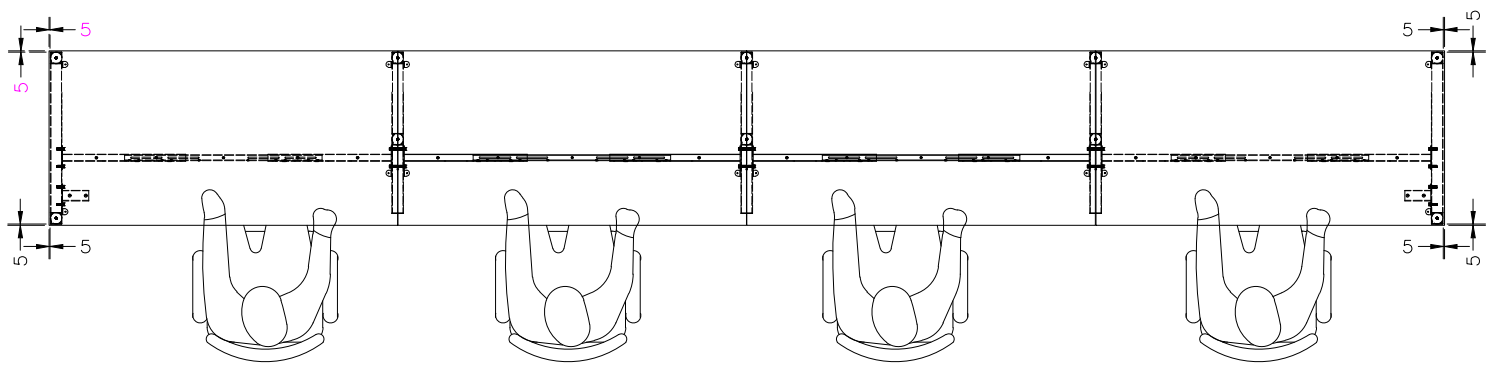

A	VARIOUS SIZES  DESKTOP	x4	C	 2x LP-LE75	x1	D	 ST-INSS (700mm)	x3
B	ST-AB1218  ADJUSTABLE BEAM	x4	F	M6 x 20mm  BUTTON HEAD ALLEN BOLT	x16			
E	100mm x 50mm  BRACKET	x2						

STEP 1

STEP 2

STEP 3

CAUTION:  
HEAVY

2 PERSON HEAVY  
ASSEMBLY

Office FURNITURE  
Brisbane

PRODUCT CODE:  
ST-DK157+LP-INS157-4  
ASSEMBLY INSTRUCTION-PART 1

ASSEMBLED SIZE:  
6000L x 750D x 730H

REMARKS:  
ST-INSS + LP-LE75 + ST-AB1218 REV2

Office FURNITURE  
Brisbane

G	VARIOUS SIZES  S23 PARTITION	x4	H	S23-BR520SM NOTE: CAN USE S23-BR520TM OR S23-BR520CL BRACKETS	 BRACKETS	x4 I  *PACKED INSIDE THE PARTITION	x8
J	70mm  CHIPBOARD SCREW	x20	K	20mm  CHIPBOARD SCREW	x16	L  3mm SPACER	x4

STEP 1

STEP 2

STEP 3

CAUTION:  
HEAVY

2 PERSON HEAVY  
ASSEMBLY

Office FURNITURE  
Brisbane

PRODUCT CODE:  
SCREEN PARTITION (S23)  
ASSEMBLY INSTRUCTION-PART 2  
ASSEMBLED SIZE:  
6000L x 750D x 730H

REMARKS:  
-  
Office FURNITURE  
Brisbane  
REV2