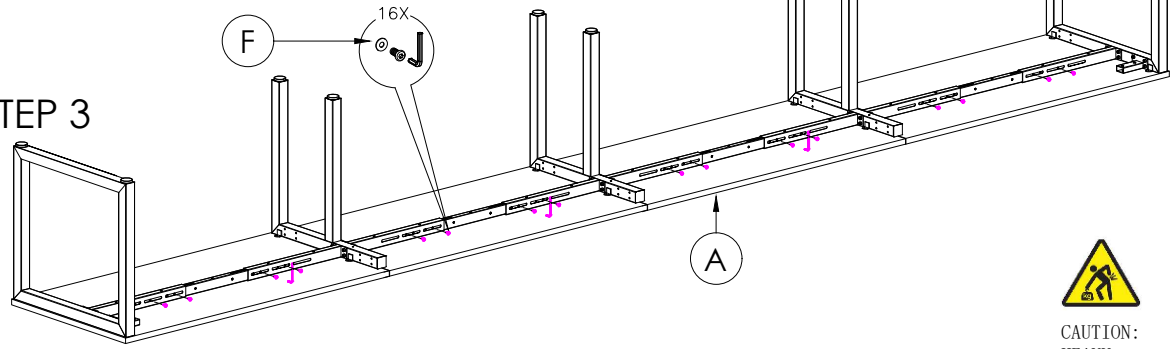

A	VARIOUS SIZES  DESKTOP	x4	C	 2x LP-LE75	x1	D	 ST-INSS (700mm)	x3
B	ST-AB1218  ADJUSTABLE BEAM	x4	F	M6 x 20mm  BUTTON HEAD ALLEN BOLT	x16			
E	100mm x 50mm  BRACKET	x2						

STEP 1

STEP 2

STEP 3

CAUTION:  
HEAVY