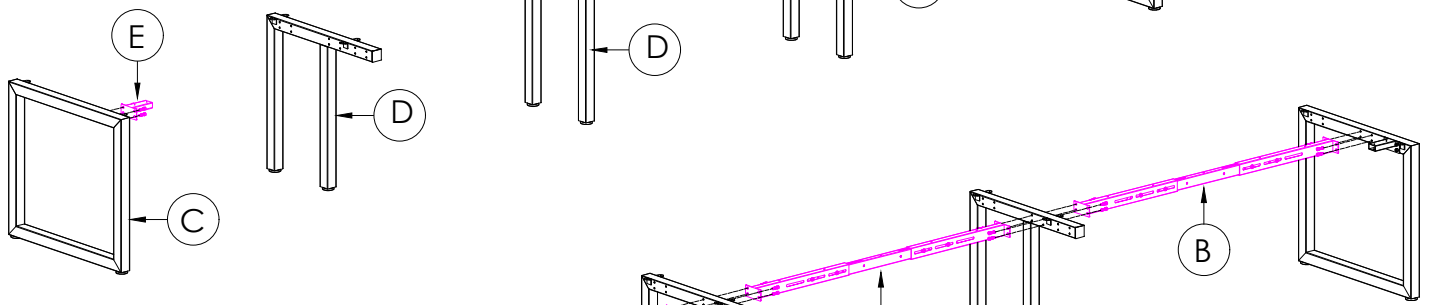

A	VARIOUS SIZES  DESKTOP	x4	C	 2x LP-LE75	x1	D	 ST-INSS (700mm)	x3
B	ST-AB1218  ADJUSTABLE BEAM	x4	F	M6 x 20mm  BUTTON HEAD ALLEN BOLT	x16			
E	100mm x 50mm  BRACKET	x2						

STEP 1

STEP 2

STEP 3

CAUTION:  
HEAVY

Office FURNITURE  
Brisbane

G	VARIOUS SIZES  S23 PARTITION	x4	H	S23-BR520SM NOTE: CAN USE S23-BR520TM OR S23-BR520CL BRACKETS	 BRACKETS	x4 I  *PACKED INSIDE THE PARTITION	x8
J	70mm  CHIPBOARD SCREW	x20	K	20mm  CHIPBOARD SCREW	x16	L  3mm SPACER	x4