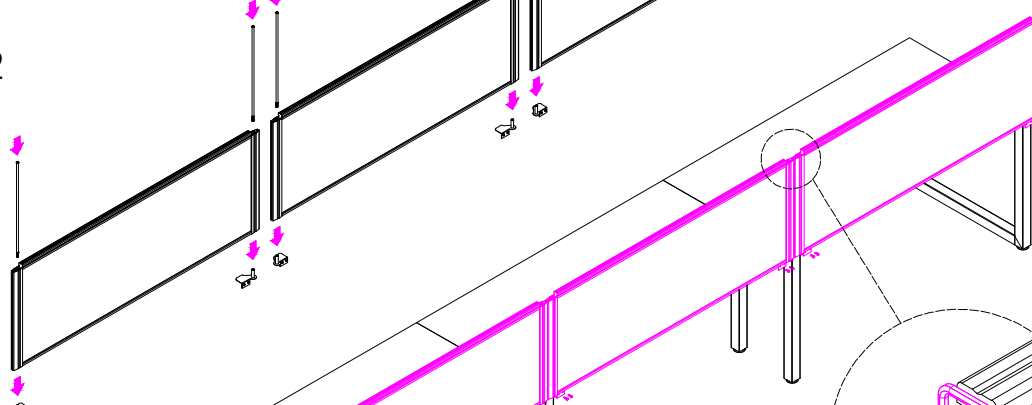

G	VARIOUS SIZES S23 PARTITION	x4	H	S23-BR520SM NOTE: CAN USE S23-BR520TM OR S23-BR520CL BRACKETS	 BRACKETS	x4 I *PACKED INSIDE THE PARTITION	x8
J	70mm CHIPBOARD SCREW	x20	K	20mm CHIPBOARD SCREW	x16	L 3mm SPACER	x4

STEP 1

STEP 2

STEP 3

CAUTION:
HEAVY

2 PERSON HEAVY
ASSEMBLY

Office FURNITURE
Brisbane

PRODUCT CODE:
SCREEN PARTITION (S23)
ASSEMBLY INSTRUCTION-PART 2
ASSEMBLED SIZE:
6000L x 750D x 730H

REMARKS:
-
Office FURNITURE
Brisbane
REV2