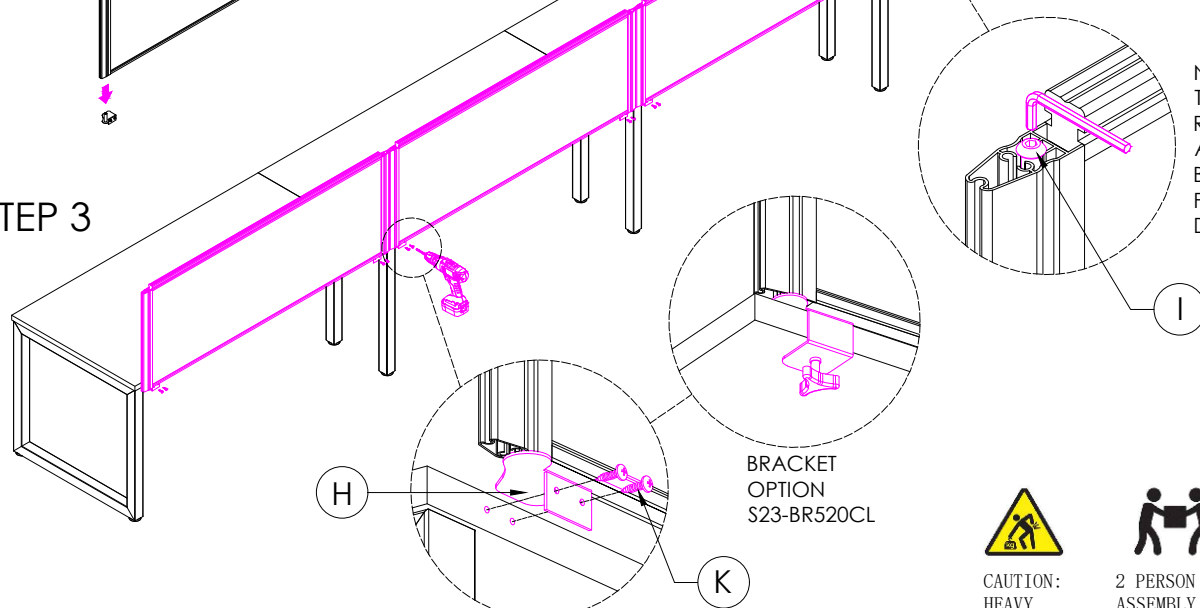

STEP 3

CAUTION:
HEAVY

2 PERSON HEAVY
ASSEMBLY

Office FURNITURE
Brisbane

PRODUCT CODE:
SCREEN PARTITION (S23)
ASSEMBLY INSTRUCTION-PART 2
ASSEMBLED SIZE:
6000L x 750D x 730H

REMARKS:
-
Office FURNITURE
Brisbane
REV2