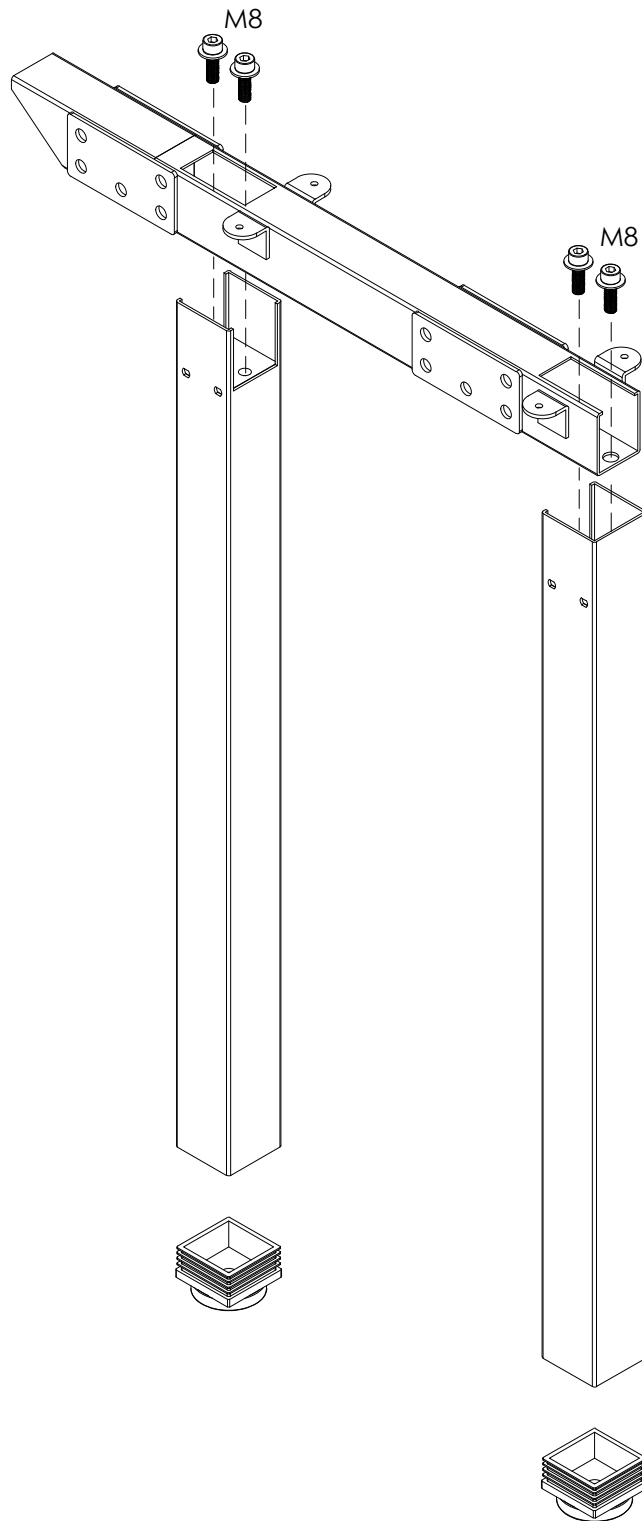

Office FURNITURE  
Brisbane

G	VARIOUS SIZES  S23 PARTITION	x4	H	S23-BR520SM NOTE: CAN USE S23-BR520TM OR S23-BR520CL BRACKETS	 BRACKETS	x4 I  *PACKED INSIDE THE PARTITION	x8
J	70mm  CHIPBOARD SCREW	x20	K	20mm  CHIPBOARD SCREW	x16	L  3mm SPACER	x4

STEP 1

STEP 2

STEP 3

CAUTION:  
HEAVY

2 PERSON HEAVY  
ASSEMBLY

Office FURNITURE  
Brisbane

PRODUCT CODE:  
SCREEN PARTITION (S23)  
ASSEMBLY INSTRUCTION-PART 2  
ASSEMBLED SIZE:  
6000L x 750D x 730H

REMARKS:  
-  
Office FURNITURE  
Brisbane  
REV2

M	GLASS / FABRIC  SCREEN	x3	N	 *PACKED INSIDE THE PARTITION	x6	O	 BRACKETS	x6
			P	 JOINING STRIP	x3	Q	20mm  CHIPBOARD SCREW	x18

 CAUTION: HEAVY  
 2 PERSON HEAVY ASSEMBLY

# Office FURNITURE Brisbane

PRODUCT CODE:  
SCREEN PARTITION  
ASSEMBLY INSTRUCTION-PART 3  
ASSEMBLED SIZE:  
VARIOUS SIZES

REMARKS:  
GLASS / PLASTIC  
Office FURNITURE  
Brisbane  
REV2

Office FURNITURE  
Brisbane