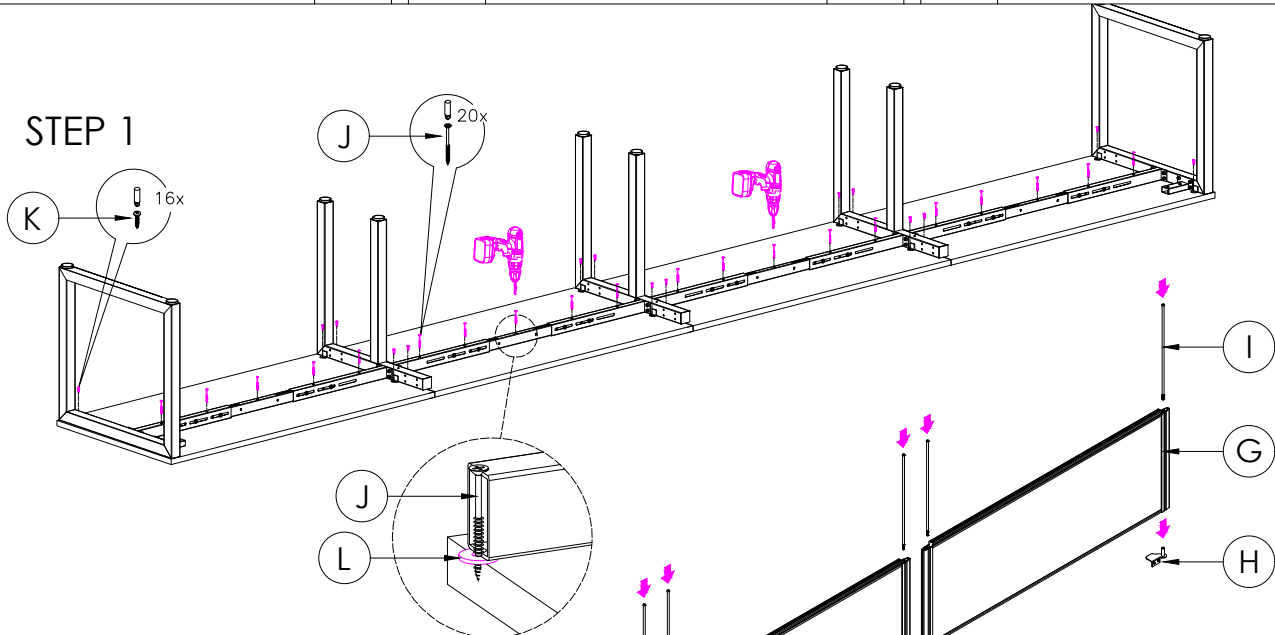

G	VARIOUS SIZES S23 PARTITION	x4	H	S23-BR520SM NOTE: CAN USE S23-BR520TM OR S23-BR520CL BRACKETS	 BRACKETS	x4 I *PACKED INSIDE THE PARTITION	x8
J	70mm CHIPBOARD SCREW	x20	K	20mm CHIPBOARD SCREW	x16	L 3mm SPACER	x4

STEP 1