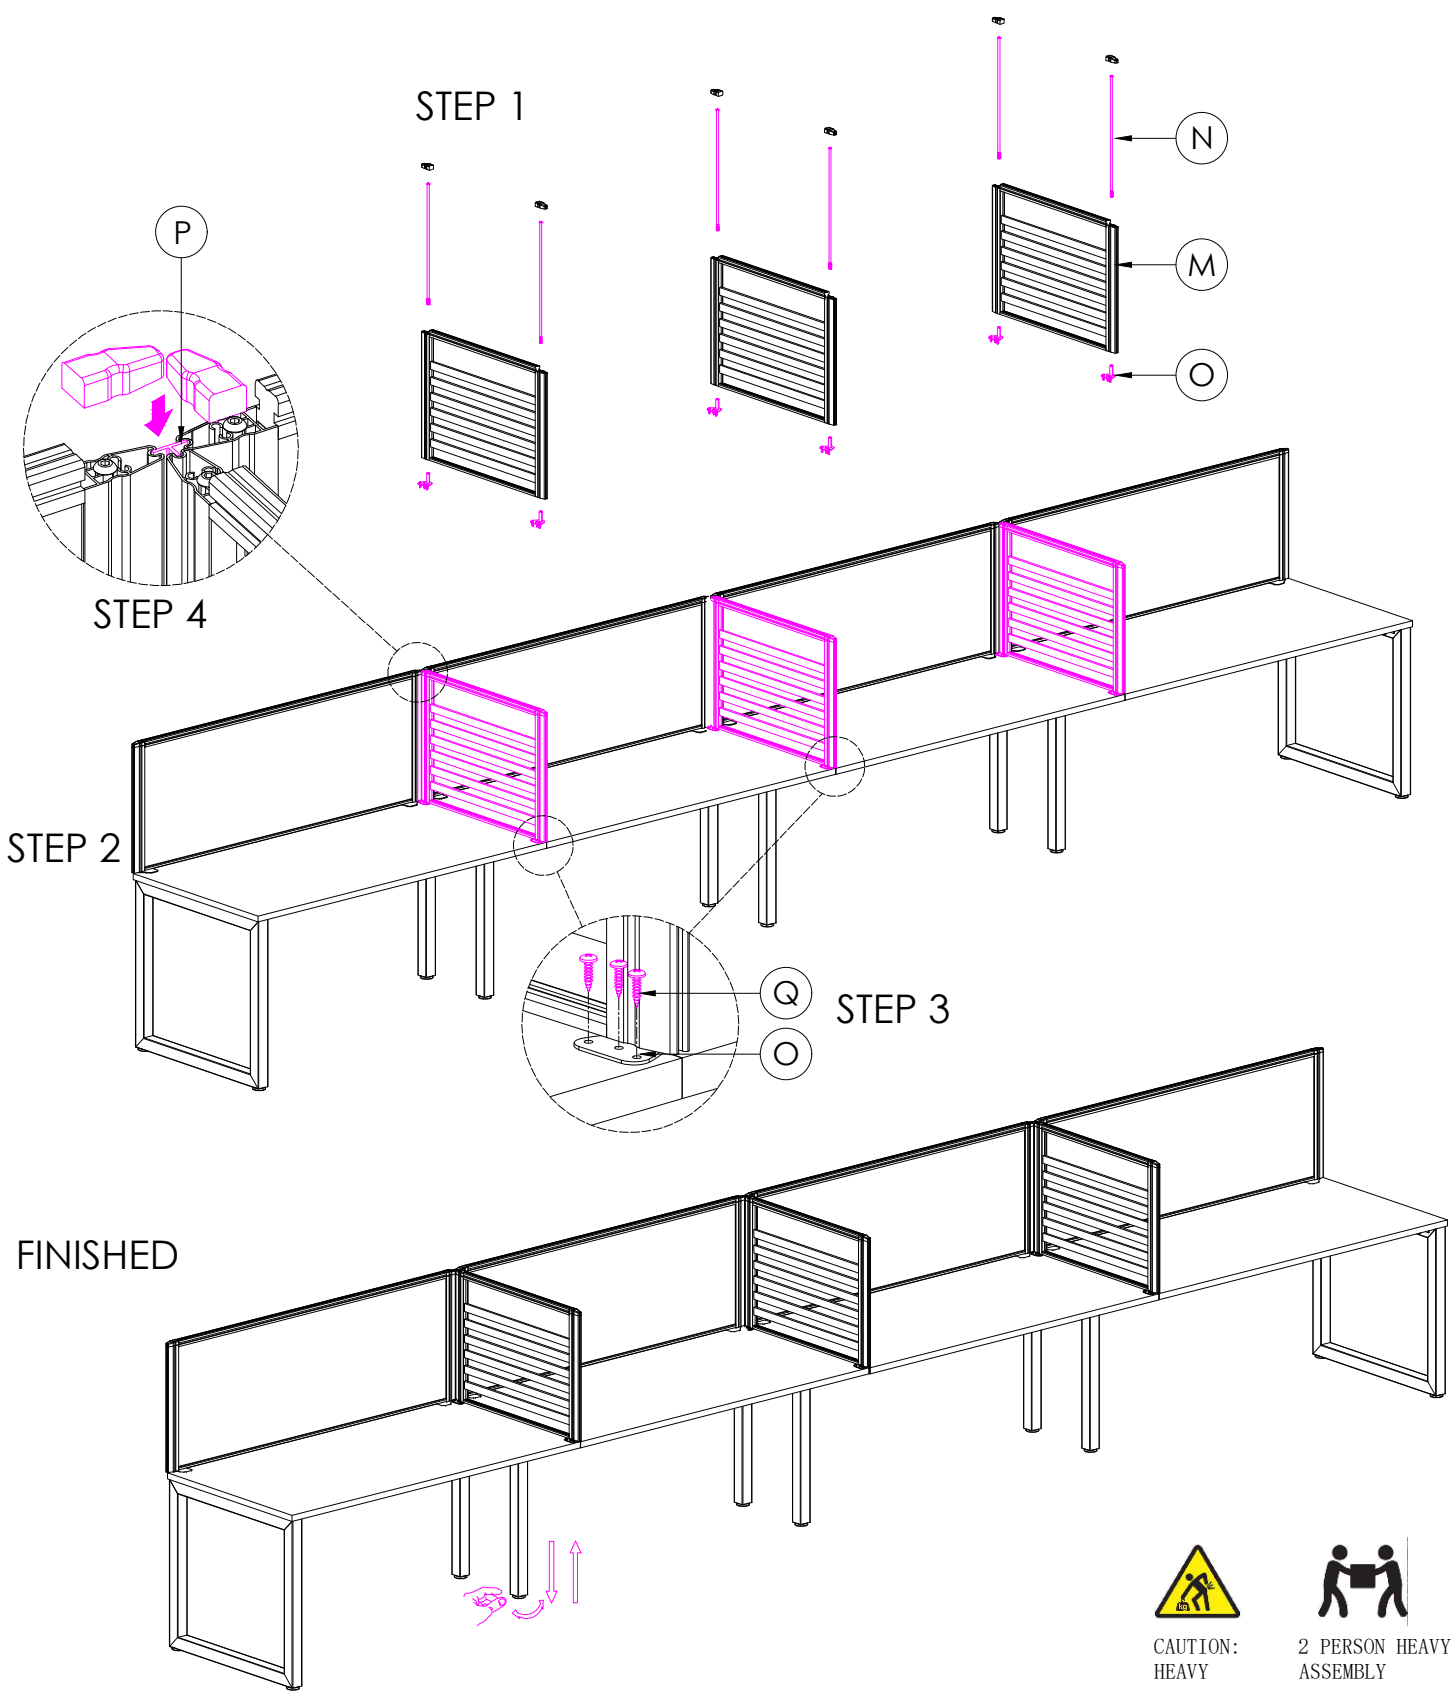

Office FURNITURE  
Brisbane

G	VARIOUS SIZES  S23 PARTITION	x4	H	S23-BR520SM NOTE: CAN USE S23-BR520TM OR S23-BR520CL BRACKETS	 BRACKETS	x4 I  *PACKED INSIDE THE PARTITION	x8
J	70mm  CHIPBOARD SCREW	x20	K	20mm  CHIPBOARD SCREW	x16	L  3mm SPACER	x4

STEP 1

STEP 2

STEP 3

CAUTION:  
HEAVY

2 PERSON HEAVY  
ASSEMBLY

Office FURNITURE  
Brisbane

PRODUCT CODE:  
SCREEN PARTITION (S23)  
ASSEMBLY INSTRUCTION-PART 2  
ASSEMBLED SIZE:  
6000L x 750D x 730H

REMARKS:  
-  
Office FURNITURE  
Brisbane  
REV2

M	GLASS / FABRIC  SCREEN	x3	N	 *PACKED INSIDE THE PARTITION	x6	O	 BRACKETS	x6
			P	 JOINING STRIP	x3	Q	20mm  CHIPBOARD SCREW	x18

 CAUTION: HEAVY  
 2 PERSON HEAVY ASSEMBLY