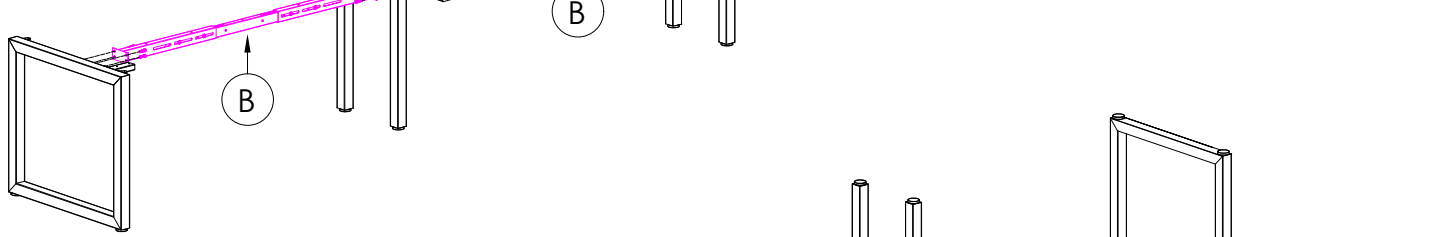

A	VARIOUS SIZES  DESKTOP	x4	C	 2x LP-LE75	x1	D	 ST-INSS (700mm)	x3
B	ST-AB1218  ADJUSTABLE BEAM	x4	F	M6 x 20mm  BUTTON HEAD ALLEN BOLT	x16			
E	100mm x 50mm  BRACKET	x2						

STEP 1

STEP 2

STEP 3

CAUTION:  
HEAVY

2 PERSON HEAVY  
ASSEMBLY

Office FURNITURE  
Brisbane

PRODUCT CODE:  
ST-DK157+LP-INS157-4  
ASSEMBLY INSTRUCTION-PART 1

ASSEMBLED SIZE:  
6000L x 750D x 730H

REMARKS:  
ST-INSS + LP-LE75 + ST-AB1218 REV2