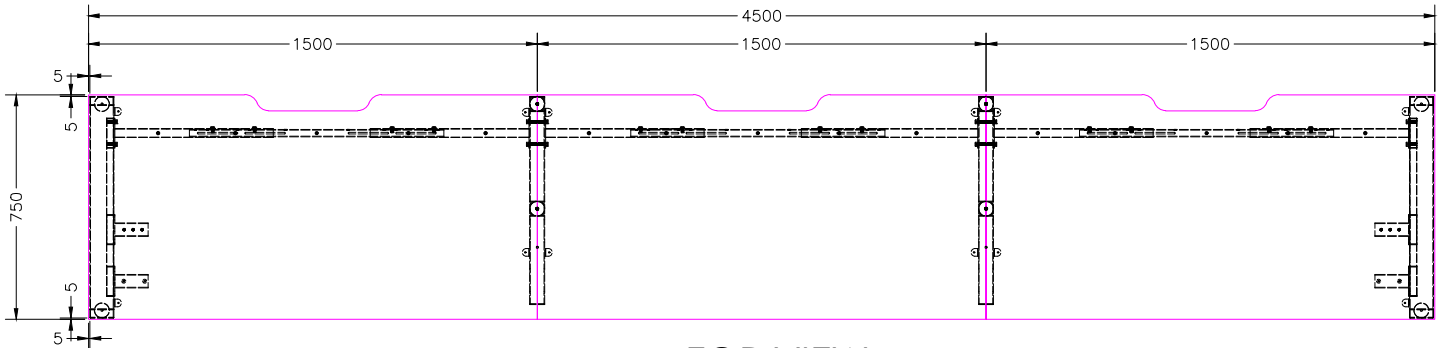

ISOMETRIC VIEW

SIDE VIEW

TOP VIEW

FRONT VIEW

Office FURNITURE
Brisbane

PRODUCT CODE:
ST-DK157+LP-INS157-3

ASSEMBLED SIZE:
4500L x 750D x 730H

REMARKS:
ST-INSS + ST-PR-75E + ST-AB1218