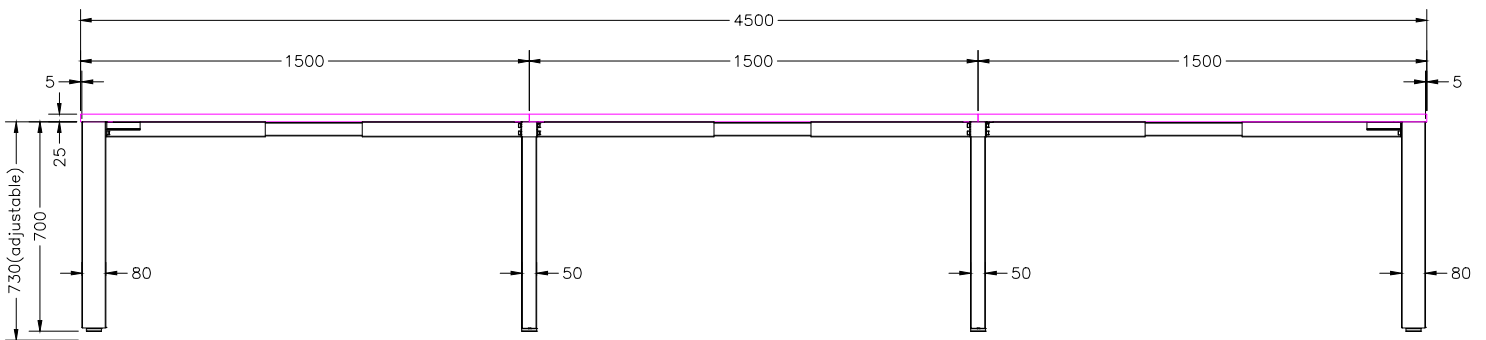

ISOMETRIC VIEW

SIDE VIEW

TOP VIEW

FRONT VIEW

Office FURNITURE
Brisbane

PRODUCT CODE:
ST-DK157+LP-INS157-3

ASSEMBLED SIZE:
4500L x 750D x 730H

REMARKS:
ST-INSS + ST-PR-75E + ST-AB1218