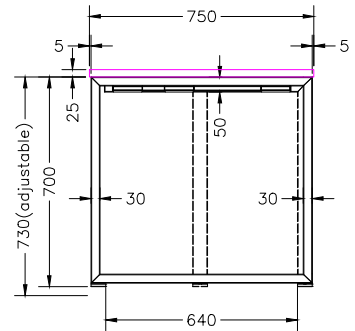

ISOMETRIC VIEW

SIDE VIEW

TOP VIEW

FRONT VIEW

Office FURNITURE
Brisbane

PRODUCT CODE:
ST-DK157+LP-INS157-3

ASSEMBLED SIZE:
4500L x 750D x 730H

REMARKS:
ST-INSS + ST-PR-75E + ST-AB1218